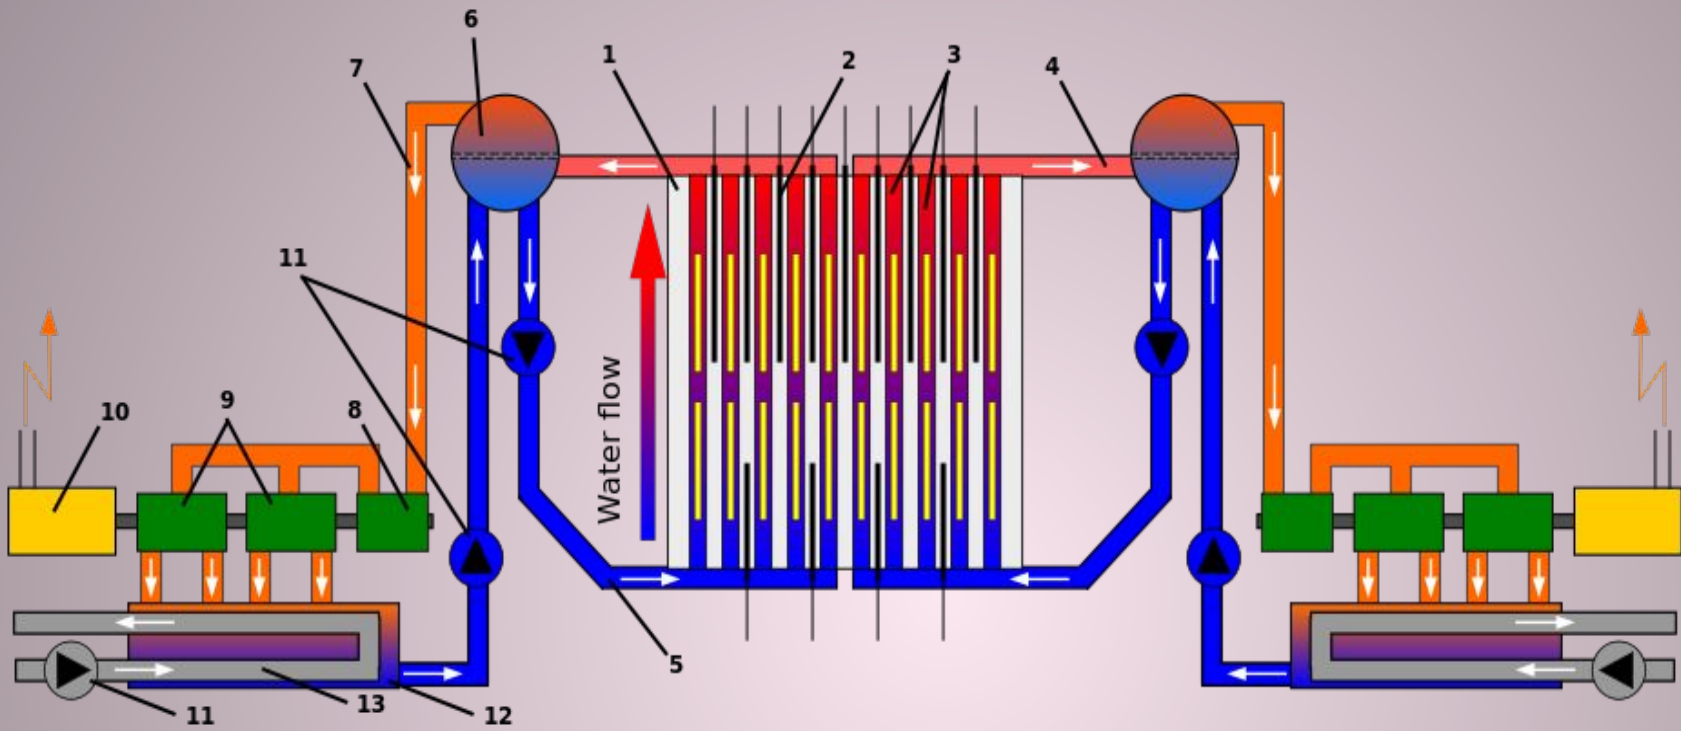

**This day in  
history.**

**The Chernobyl accident of 1986, which occurred on the night of April 26, terrified the entire Planet. The catastrophe in Chernobyl was caused by the fault of the 4th nuclear reactor.**

**This is the  
biggest accident  
in the history of  
nuclear energy.**

**Legend :**

- |                                     |   |
|-------------------------------------|---|
| 1. Graphite moderated reactor core  | 8. High-pressure steam turbine            |
| 2. Control rods                     | 9. Low-pressure steam turbine             |
| 3. Pressure channels with fuel rods | 10. Generator                             |
| 4. Water/steam mixture              | 11. Pump                                  |
| 5. Water                            | 12. Steam condenser                       |
| 6. Water/steam separator            | 13. Cooling water (from river, sea, etc.) |
| 7. Steam inlet                      |   |