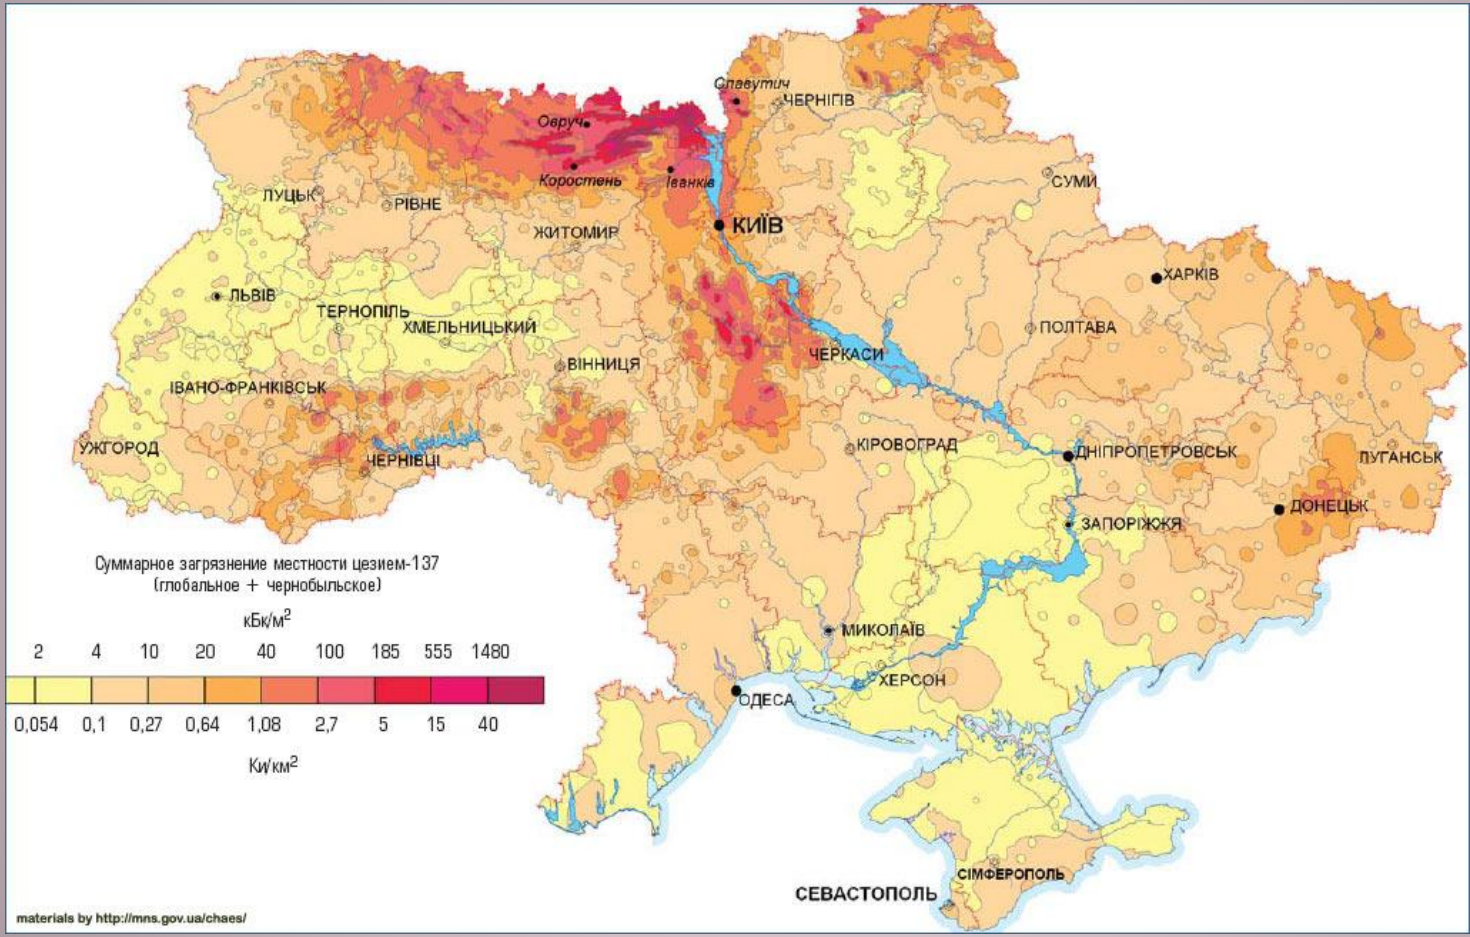

**This day in  
history.**

**The Chernobyl accident of 1986, which occurred on the night of April 26, terrified the entire Planet. The catastrophe in Chernobyl was caused by the fault of the 4th nuclear reactor.**

**The accident in the Chernobyl of 1986 led to the fact that it is not only dangerous but impossible to live in this locality.**

13 млн. Ки  
Три Майл Айленд

50 млн. Ки  
Чернобыль

20 млн. Ки  
Кыштым

25 млн. Ки  
Фукусима