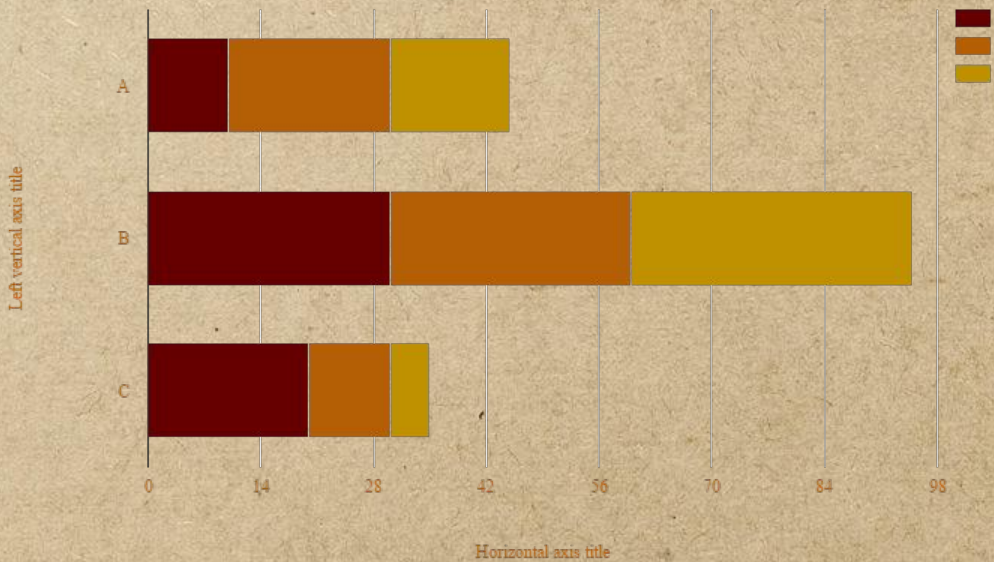

last

LET'S REVIEW SOME CONCEPTS

Yellow

Is the color of gold, butter and ripe lemons. In the spectrum of visible light, yellow is found between green and orange.

Blue

Is the colour of the clear sky and the deep sea. It is located between violet and green on the optical spectrum.

Red

Is the color of blood, and because of this it has historically been associated with sacrifice, danger and courage.

Yellow

Is the color of gold, butter and ripe lemons. In the spectrum of visible light, yellow is found between green and orange.

Blue

Is the colour of the clear sky and the deep sea. It is located between violet and green on the optical spectrum.

Red

Is the color of blood, and because of this it has historically been associated with sacrifice, danger and courage.