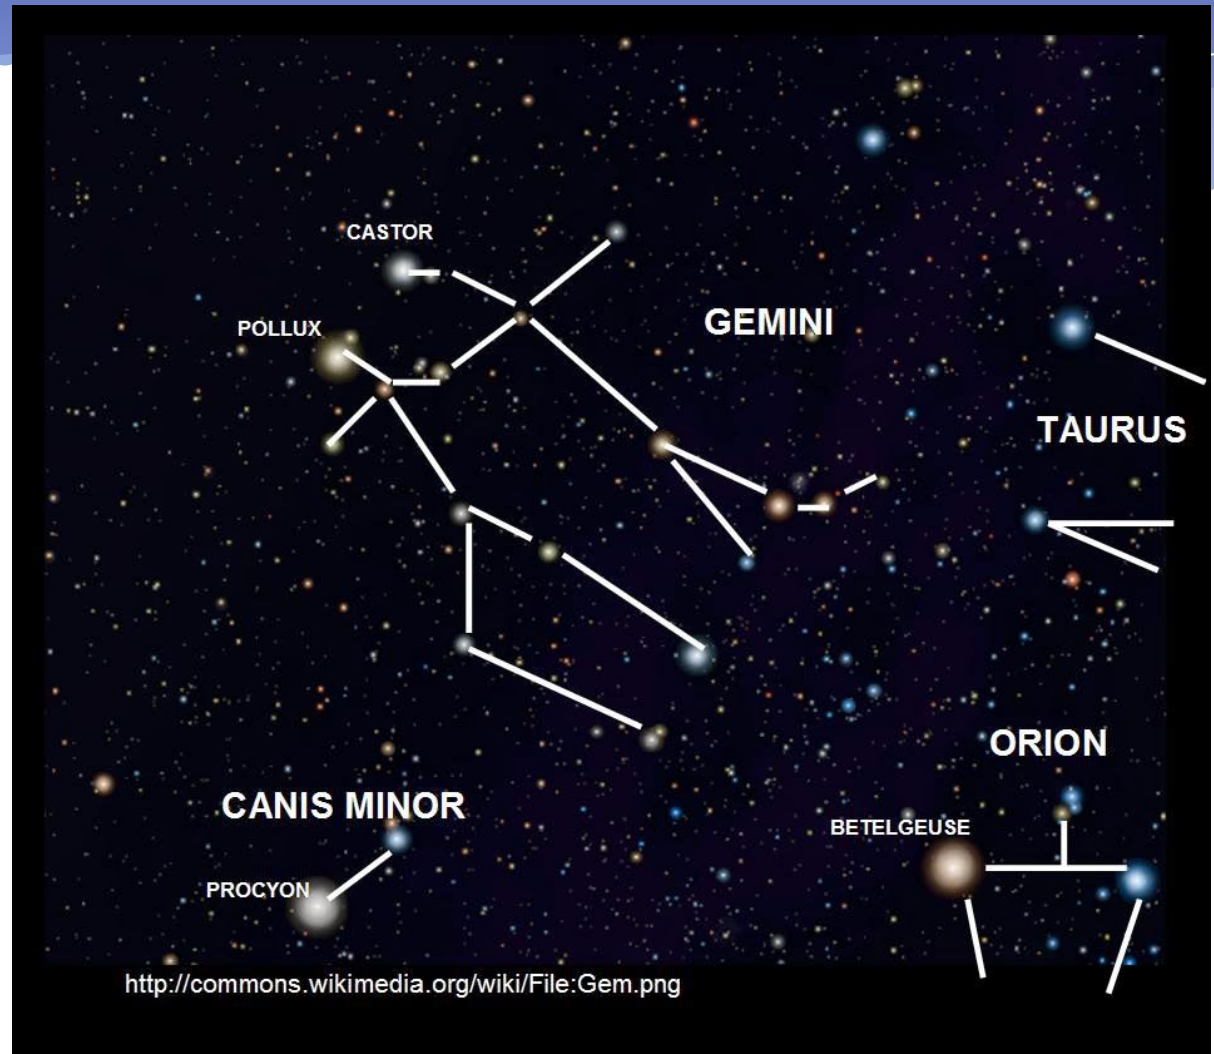

Gemini

Zhdanova Alina 9 «V»

- * The constellation Gemini is the two bright stars, located from each other at a very close distance, Pollux and Castor.

- * The twins are the first of the zodiac signs that related to the air. They can not understand themselves, do not know themselves. These people are creative, outgoing, communicative, and smart.

- * The planet – Mercury
- * The mascots - snake and mask
- * The colors – yellow and blue
- * The optimal climate – cold and soft
- * The optimal place for living - city

The celebrities

- * Peter I, Alexander Pushkin, Conan Doyle, Thomas Mann, John Kennedy, Marilyn Monroe, Paul Gauguin.