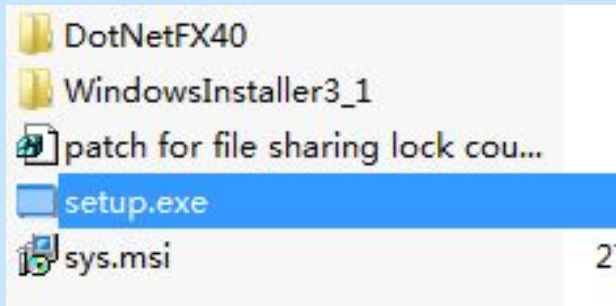

Yatu Color Mixing System (Client)

Installing under Windows XP /
Windows 7 / Windows 8

Run Setup.exe to install the software

Import from local disc the color formula data package after installation of the software
(Online Import can be used for this purpose or update of formula data, please refer to the last page)