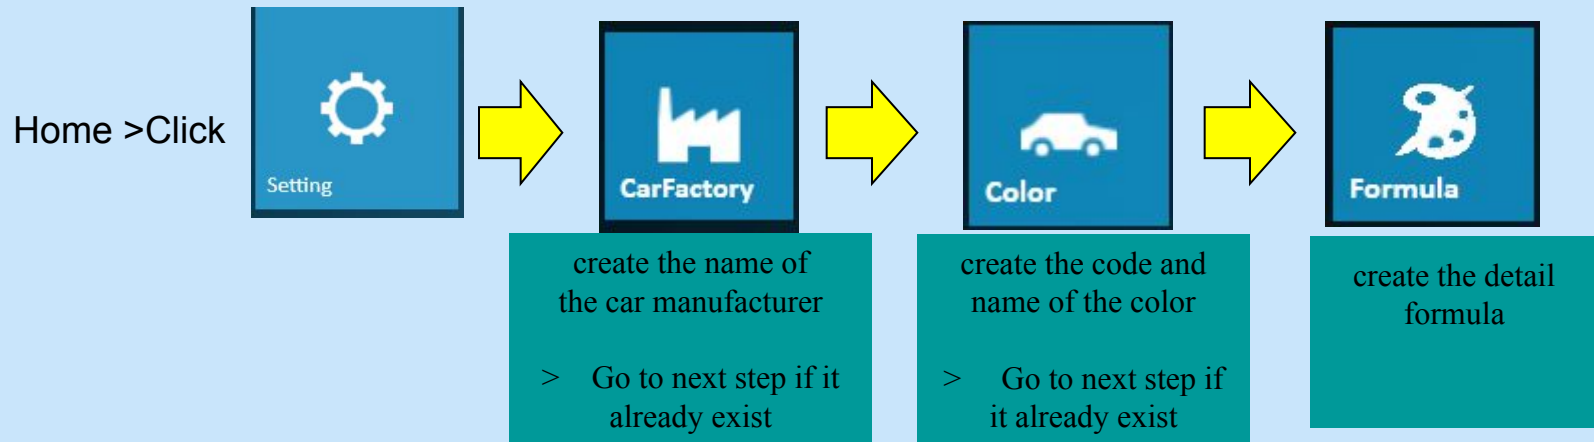

TINT EDIT

TintColor: 3510

Name: 2K Binder

RefColor: []

Price: 0

Save Cancel

How to create your personal formulas

Online Import the color formula data from internet
(make sure your computer has internet access)