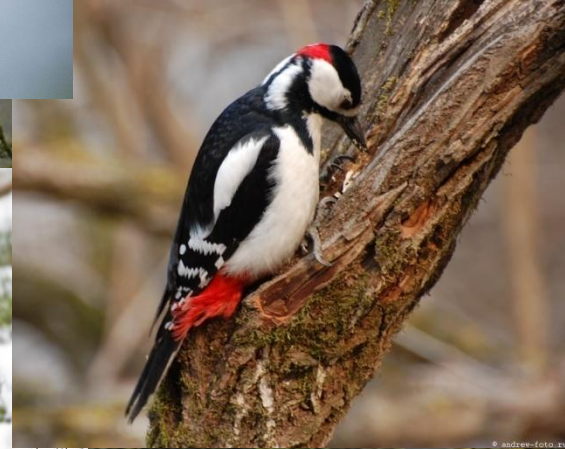

«Дикий лес»

или

«Жизнь заповедников»

© andrew-foto.ru

An aerial photograph of a dense green forest. In the center, a dirt road branches out into three directions. A white car is parked on the right-hand branch. The forest is lush and green, with some trees showing signs of being cut down or cleared. The text is overlaid on the image in a white, serif font.