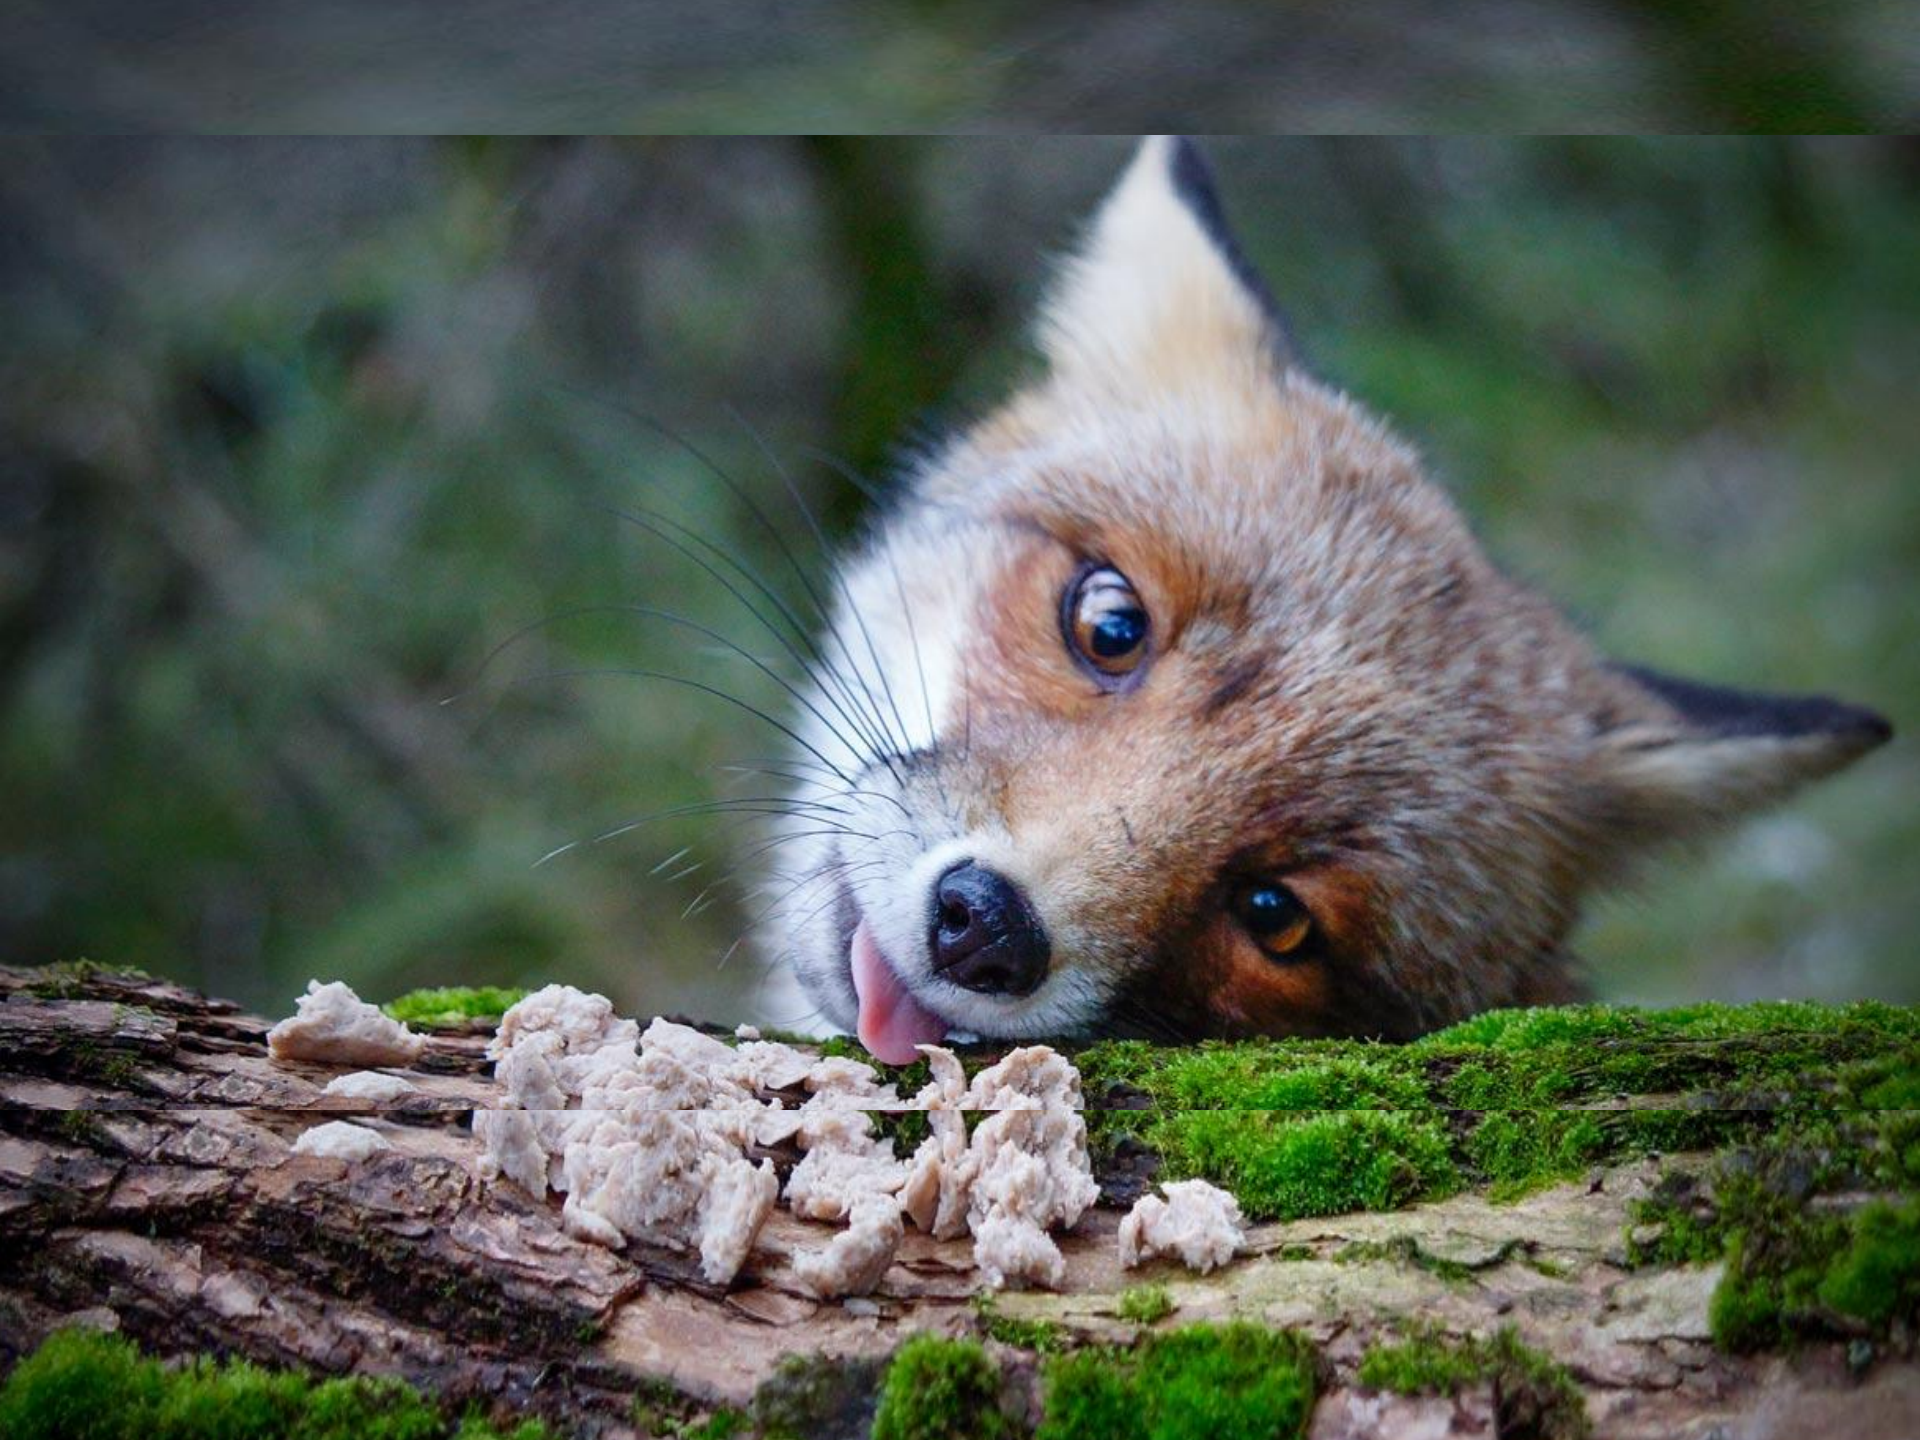

«Дикий лес»

или

«Жизнь заповедников»

© andrew-foto.ru

An aerial photograph of a dense green forest. In the center, a dirt road branches out into three directions. A white car is parked on the right-hand branch. The forest is lush and green, with some trees showing signs of being cut down or cleared. The text is overlaid on the image in a white, serif font.