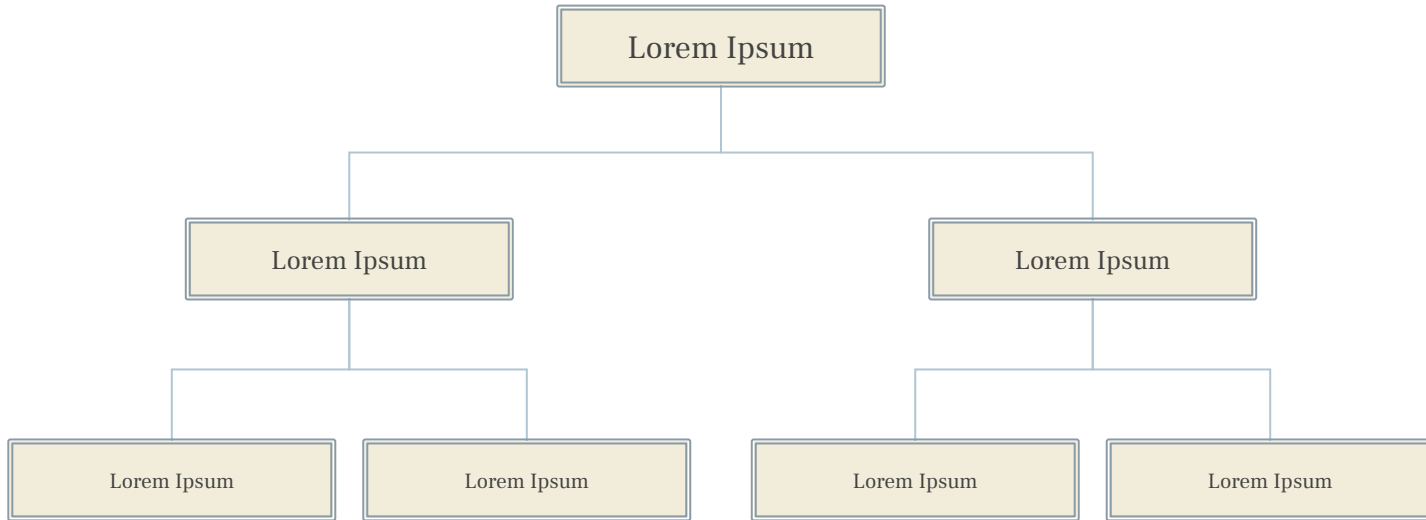

IN TWO OR THREE COLUMNS

Yellow

Is the color of gold, butter and ripe lemons. In the spectrum of visible light, yellow is found between green and orange.

Blue

Is the colour of the clear sky and the deep sea. It is located between violet and green on the optical spectrum.

Red

Is the color of blood, and because of this it has historically been associated with sacrifice, danger and courage.

A PICTURE IS WORTH A THOUSAND WORDS

A complex idea can be conveyed with just a single still image, namely making it possible to absorb large amounts of data quickly.

Want big impact? Use big image.

USE DIAGRAMS TO EXPLAIN YOUR IDEAS

AND TABLES TO COMPARE DATA

	A	B	C
Yellow	10	20	7
Blue	30	15	10
Orange	5	24	16

MAPS

89,526,124

Whoa! That's a big number, aren't you proud?

A vintage map of the Arctic region, showing various islands and sea names like Barents Sea, Spitzbergen, and the Kara Sea. A white rectangular box with a thin blue border is centered over the map, containing text and decorative symbols.