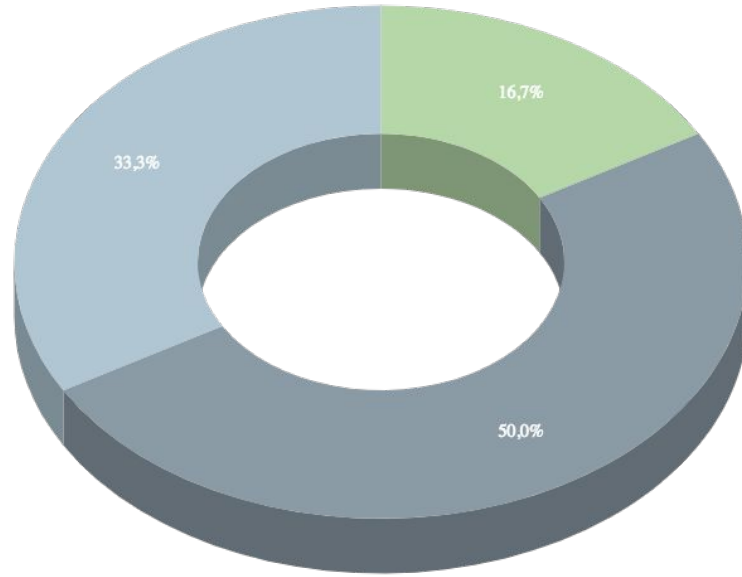

Blue

Is the colour of the clear sky and the deep sea. It is located between violet and green on the optical spectrum.

Red

Is the color of blood, and because of this it has historically been associated with sacrifice, danger and courage.

Yellow

Is the color of gold, butter and ripe lemons. In the spectrum of visible light, yellow is found between green and orange.

Blue

Is the colour of the clear sky and the deep sea. It is located between violet and green on the optical spectrum.

Red

Is the color of blood, and because of this it has historically been associated with sacrifice, danger and courage.

You can insert graphs from [Google Sheets](#)

MOBILE PROJECT

Place your screenshot here