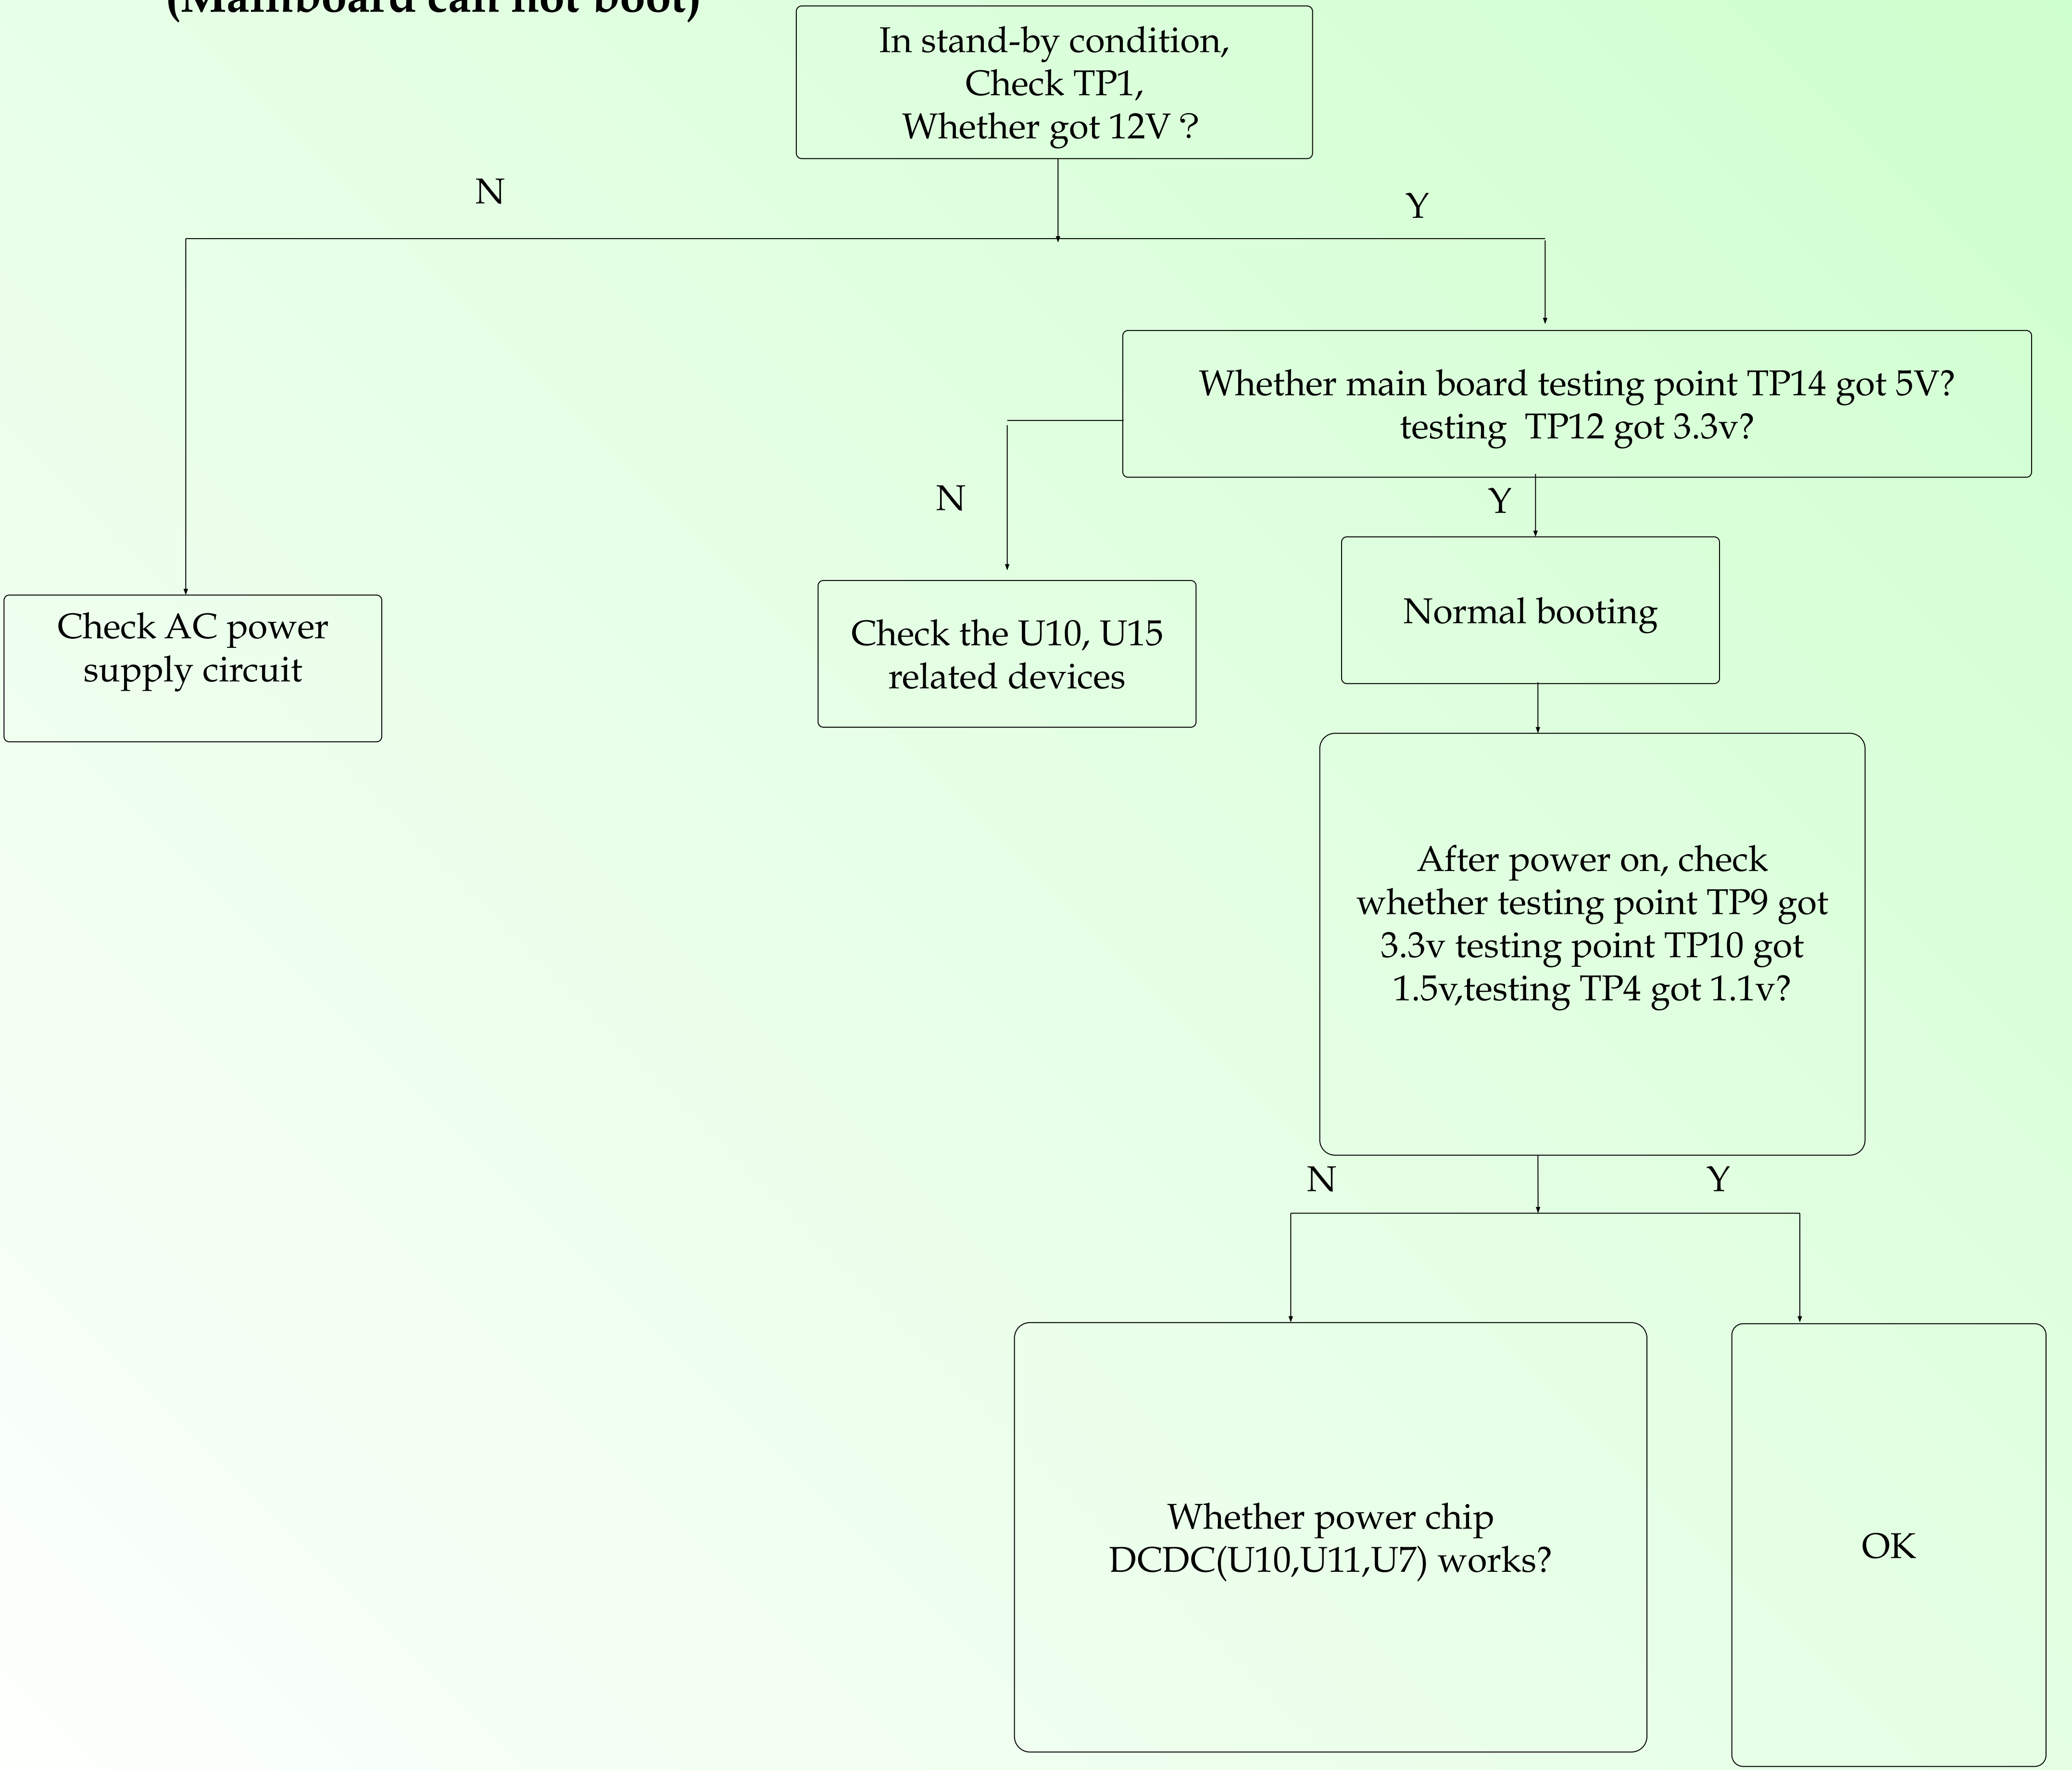

CV338H-T42

Common problems solution

- Power Unit Problem Solving**
- Display Unit Problem Solving**
- Audio Unit Problem Solving**
- Functional Unit Problem Solving**

Picture 1: Power Units Problem Solving (Mainboard can not boot)

Picture 2

Display unit (black screen)

Picture 3

Audio part (no sound)

Picture 4
T2+T+C Function unit (ATV/DTV video broke down)

Picture 5

Function unit (ATV/DTV no sound)

Picture 6
Function unit(PC)