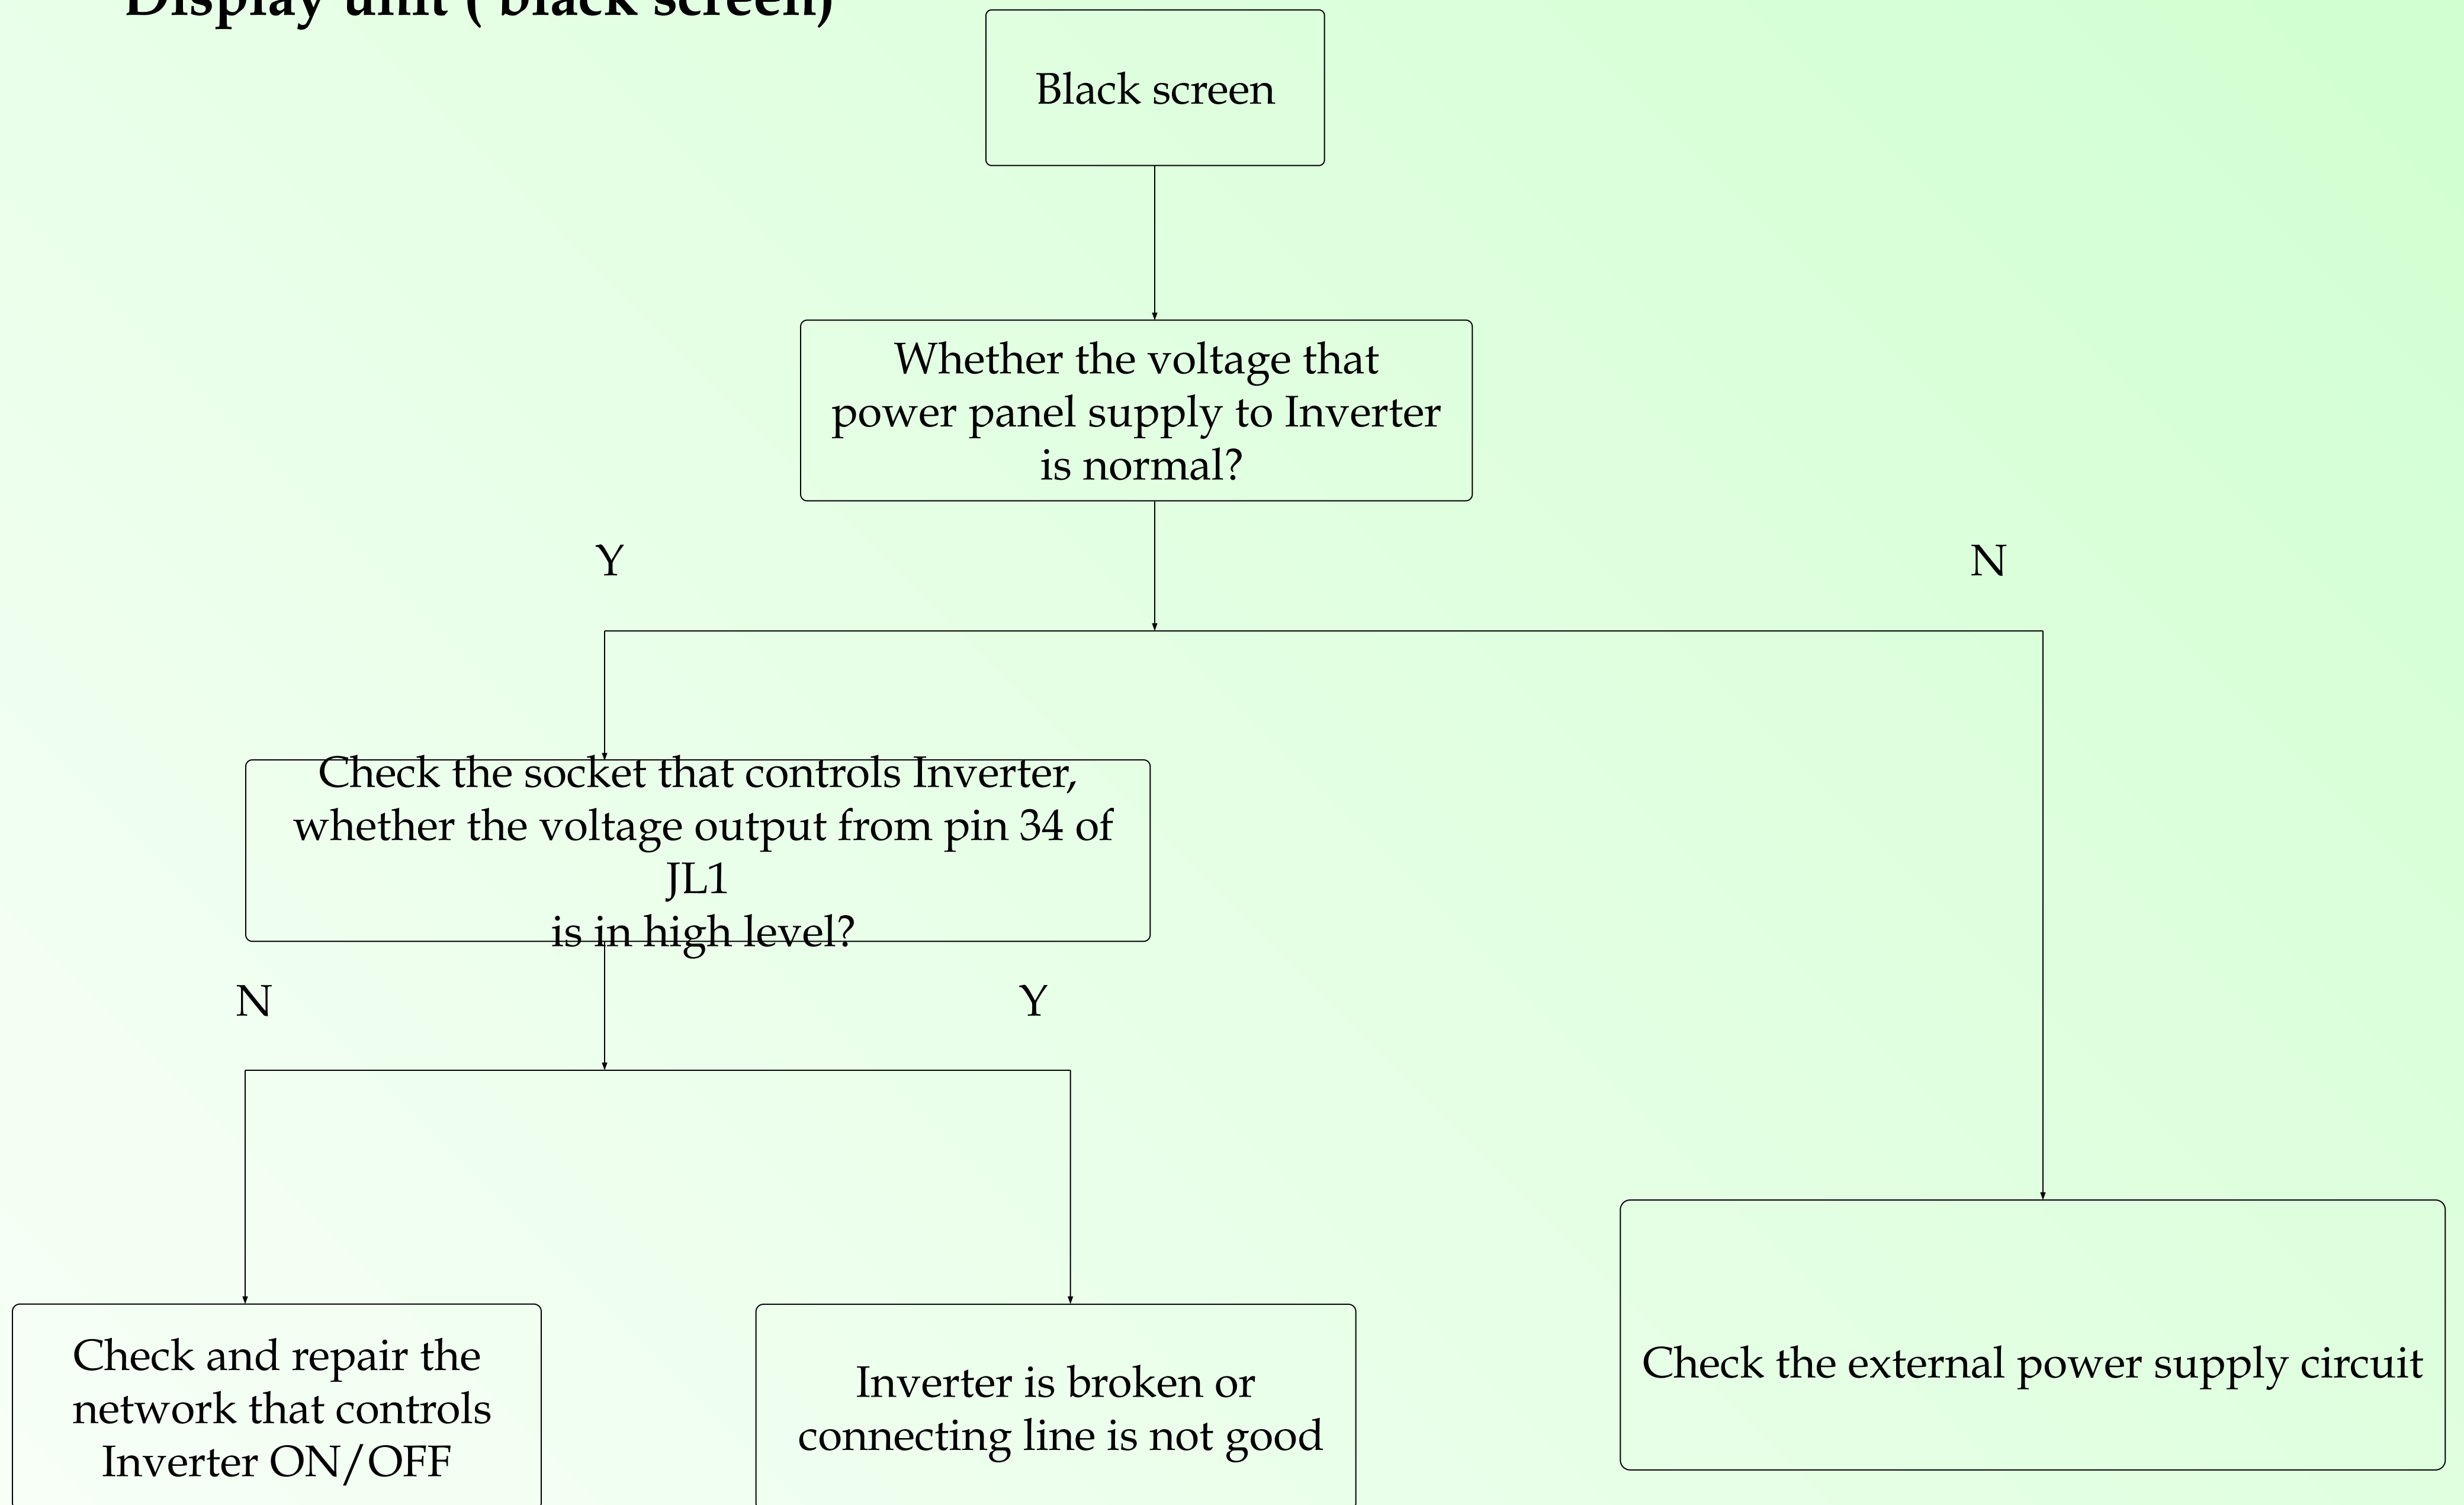

CV338H-T42

Common problems solution

- Power Unit Problem Solving**
- Display Unit Problem Solving**
- Audio Unit Problem Solving**
- Functional Unit Problem Solving**

Picture 1: Power Units Problem Solving (Mainboard can not boot)

Picture 2

Display unit (black screen)

Picture 3

Audio part (no sound)

Picture 4
T2+T+C Function unit (ATV/DTV video broke down)

Picture 5

Function unit (ATV/DTV no sound)

Picture 6
Function unit(PC)