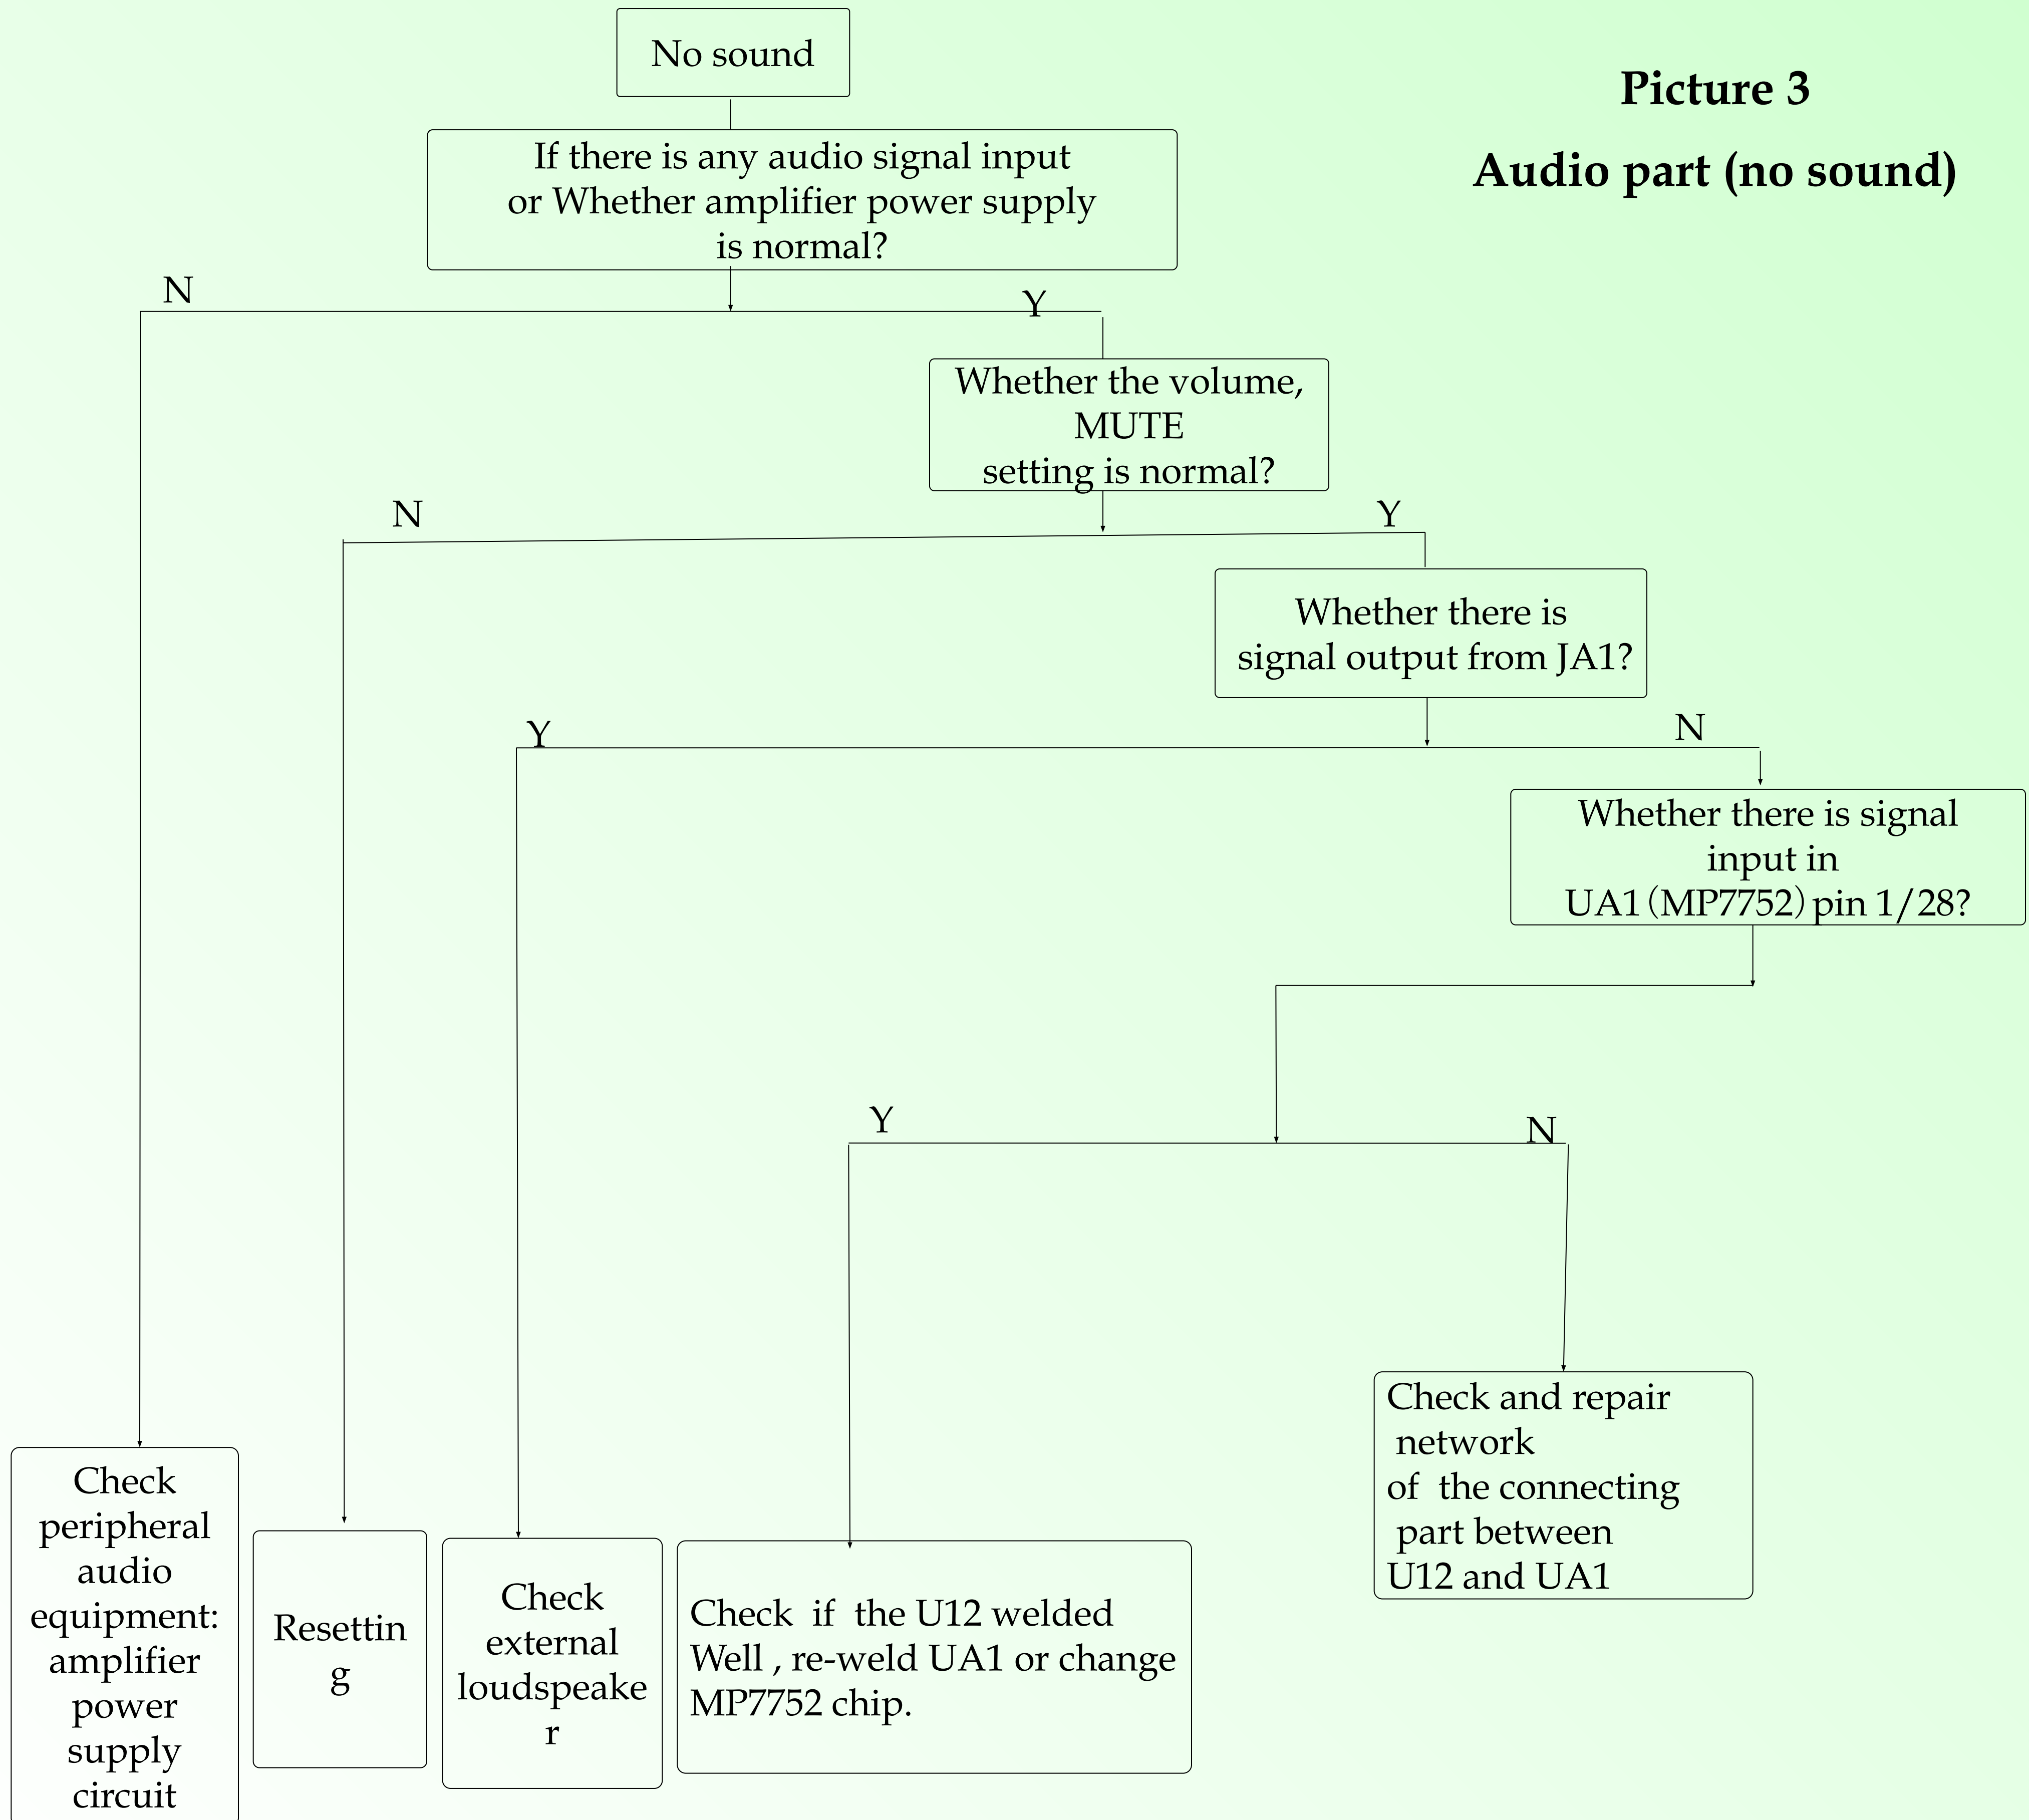

CV338H-T42

Common problems solution

- Power Unit Problem Solving**
- Display Unit Problem Solving**
- Audio Unit Problem Solving**
- Functional Unit Problem Solving**

Picture 1: Power Units Problem Solving (Mainboard can not boot)

Picture 2

Display unit (black screen)

Picture 3

Audio part (no sound)

Picture 4
T2+T+C Function unit (ATV/DTV video broke down)

Picture 5

Function unit (ATV/DTV no sound)

Picture 6
Function unit(PC)

Picture 7

Function unit(HDMI)