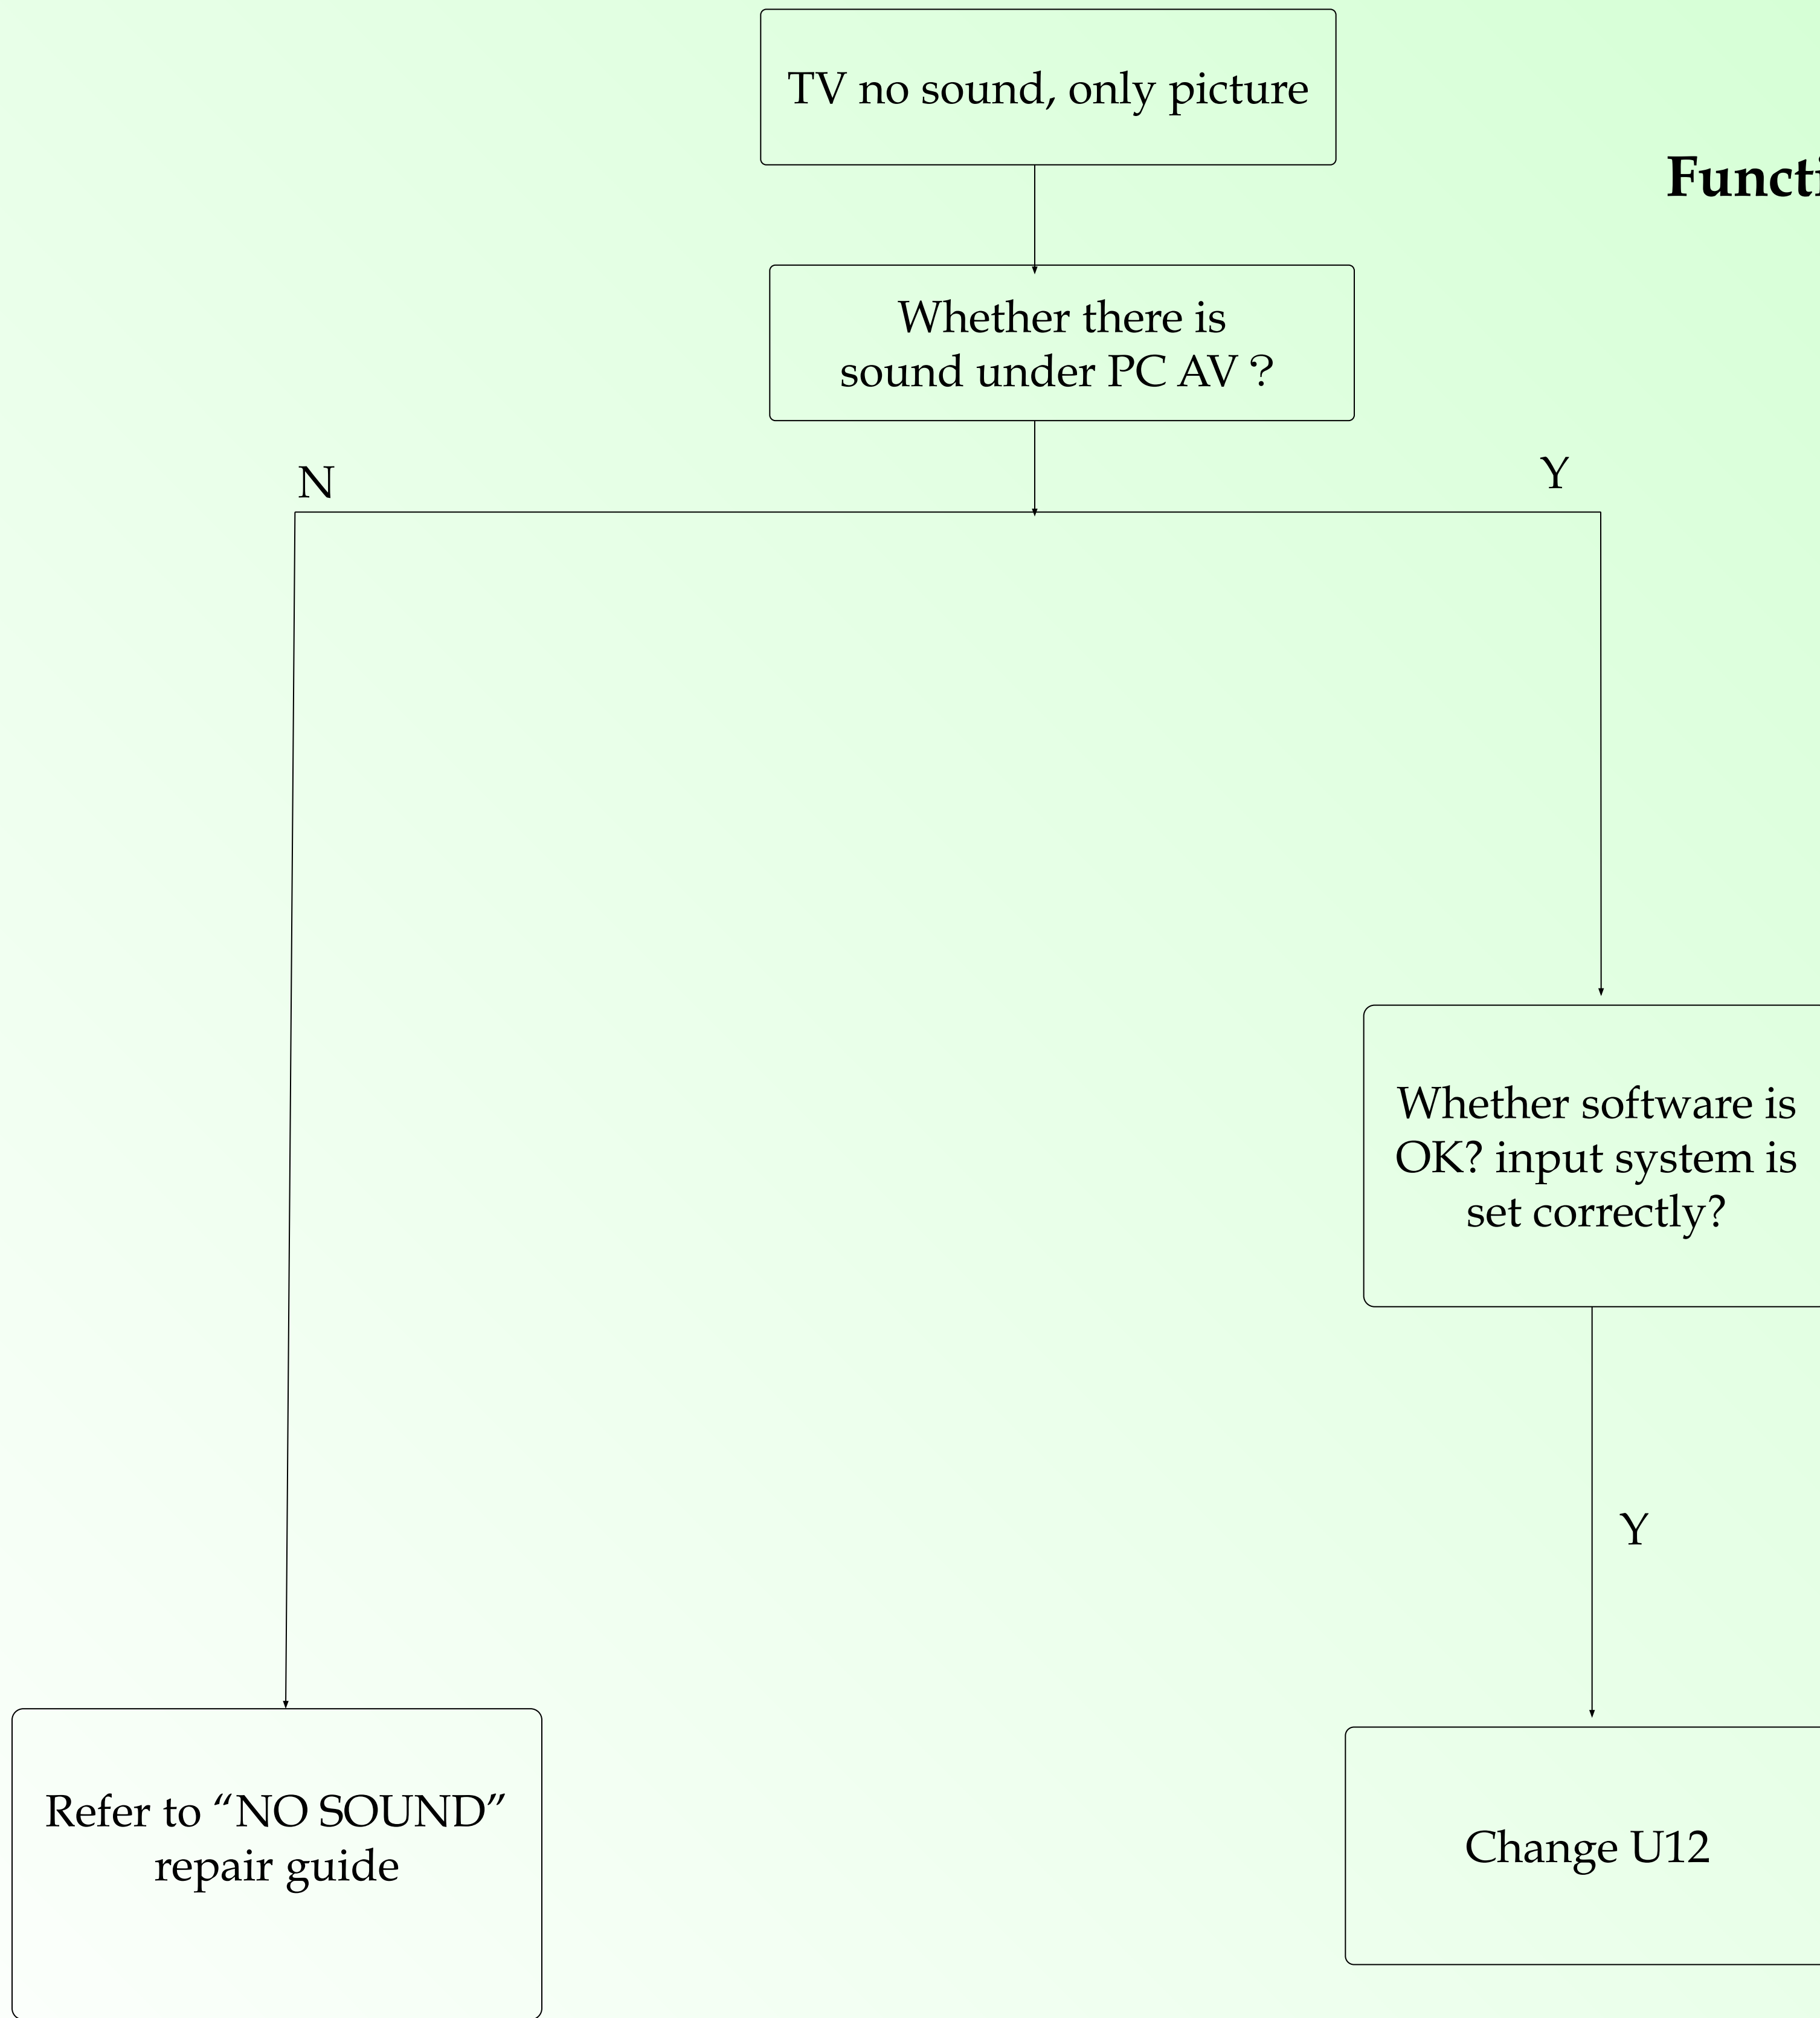

Picture 2

Display unit (black screen)

Picture 3

Audio part (no sound)

Picture 4
T2+T+C Function unit (ATV/DTV video broke down)

Picture 5

Function unit (ATV/DTV no sound)

Picture 6
Function unit(PC)

Picture 7

Function unit(HDMI)