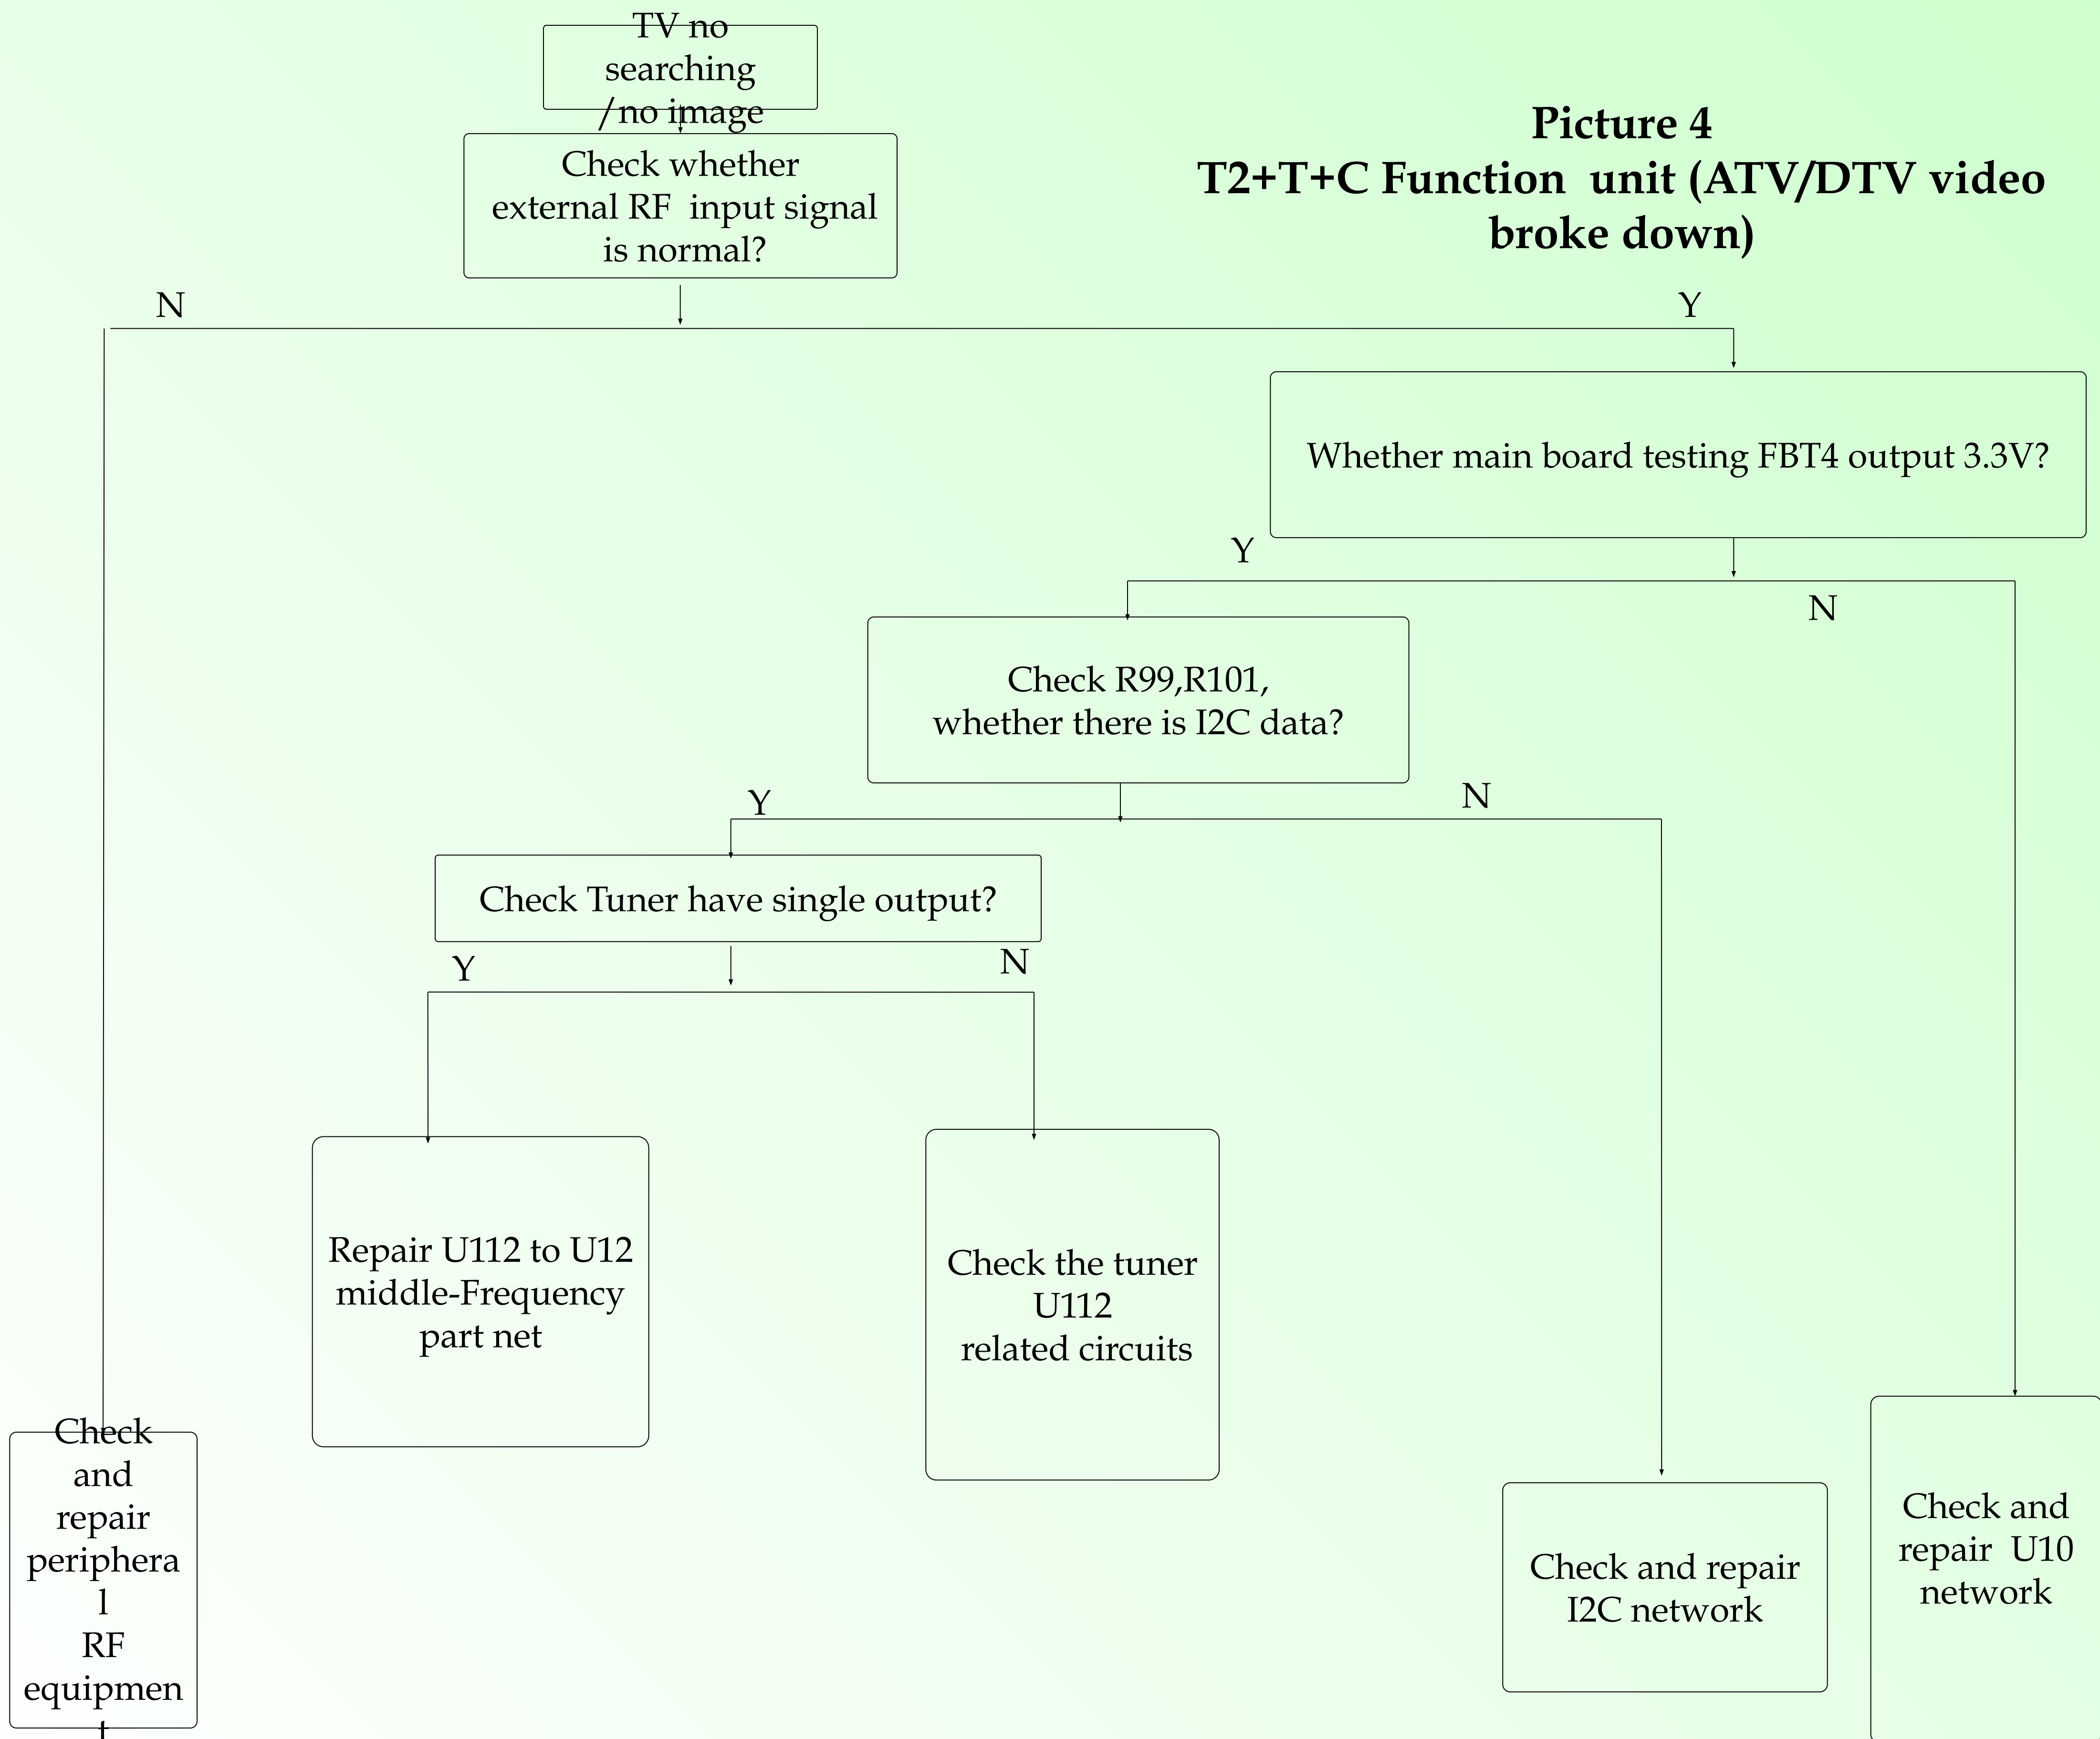

Picture 2

Display unit (black screen)

Picture 3

Audio part (no sound)

Picture 4
T2+T+C Function unit (ATV/DTV video broke down)

Picture 5

Function unit (ATV/DTV no sound)

Picture 6
Function unit(PC)

Picture 7

Function unit(HDMI)