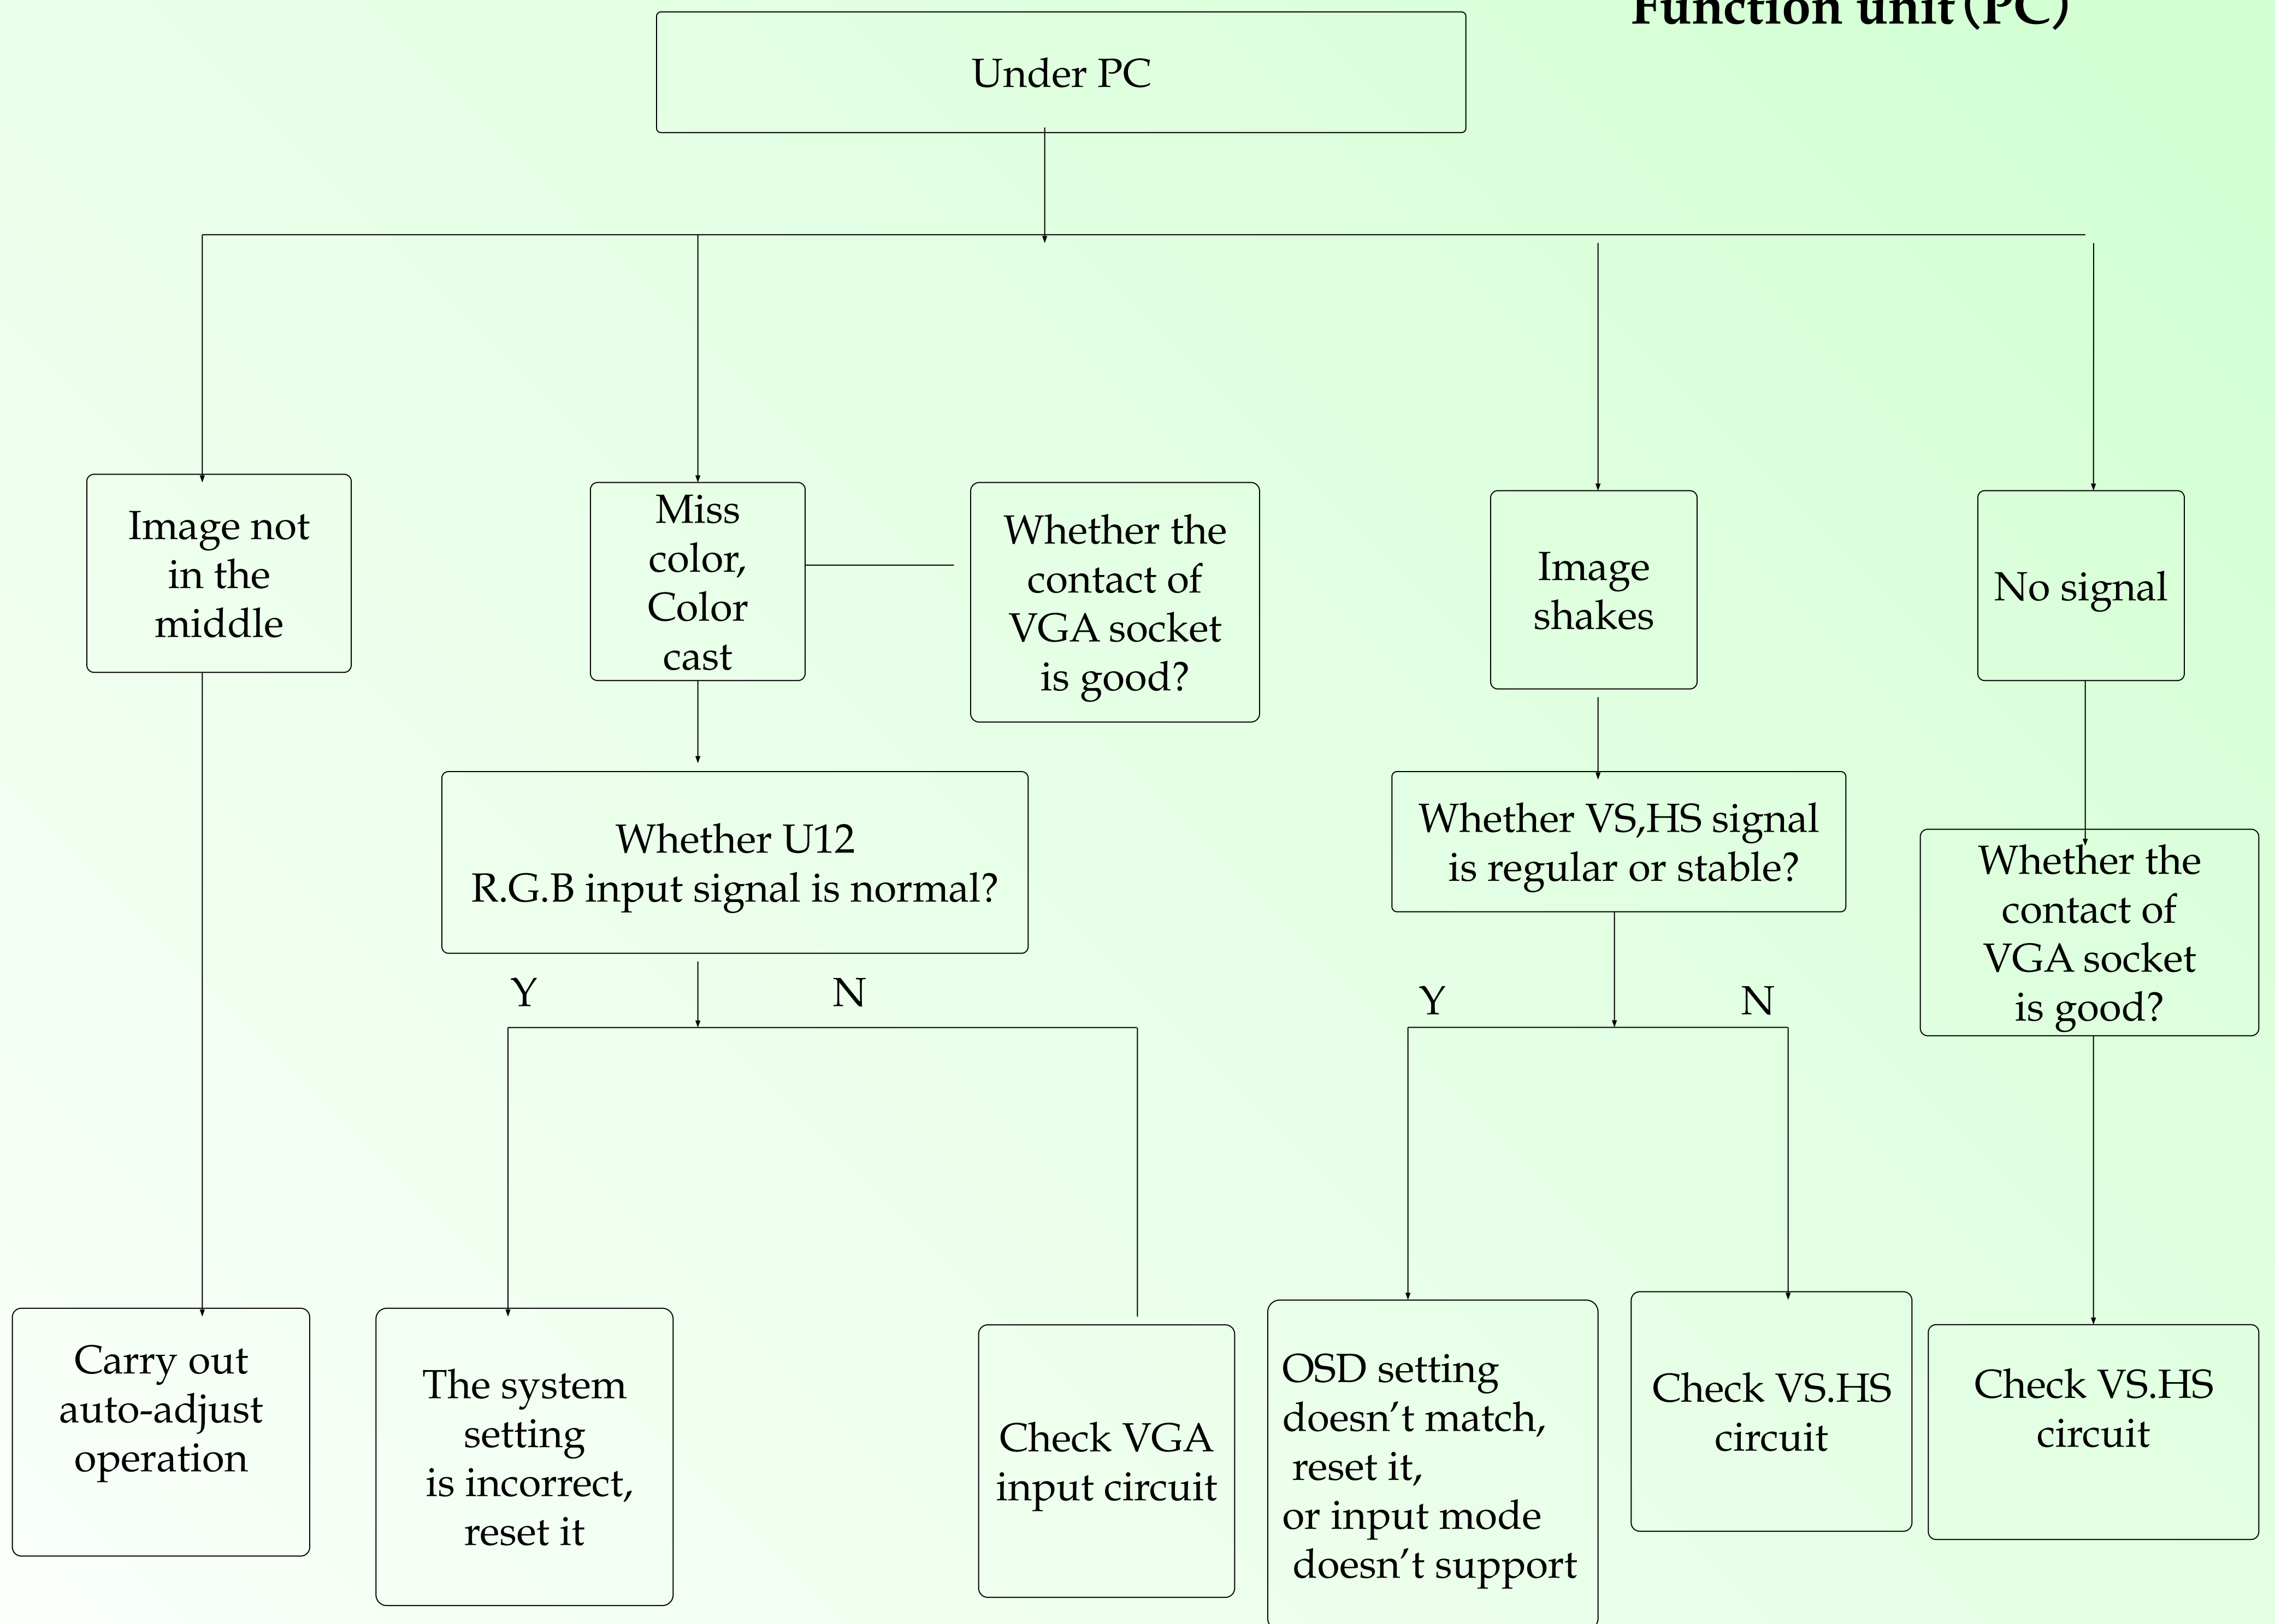

Picture 2

Display unit (black screen)

Picture 3

Audio part (no sound)

Picture 4
T2+T+C Function unit (ATV/DTV video broke down)

Picture 5

Function unit (ATV/DTV no sound)

Picture 6
Function unit(PC)

Picture 7

Function unit(HDMI)