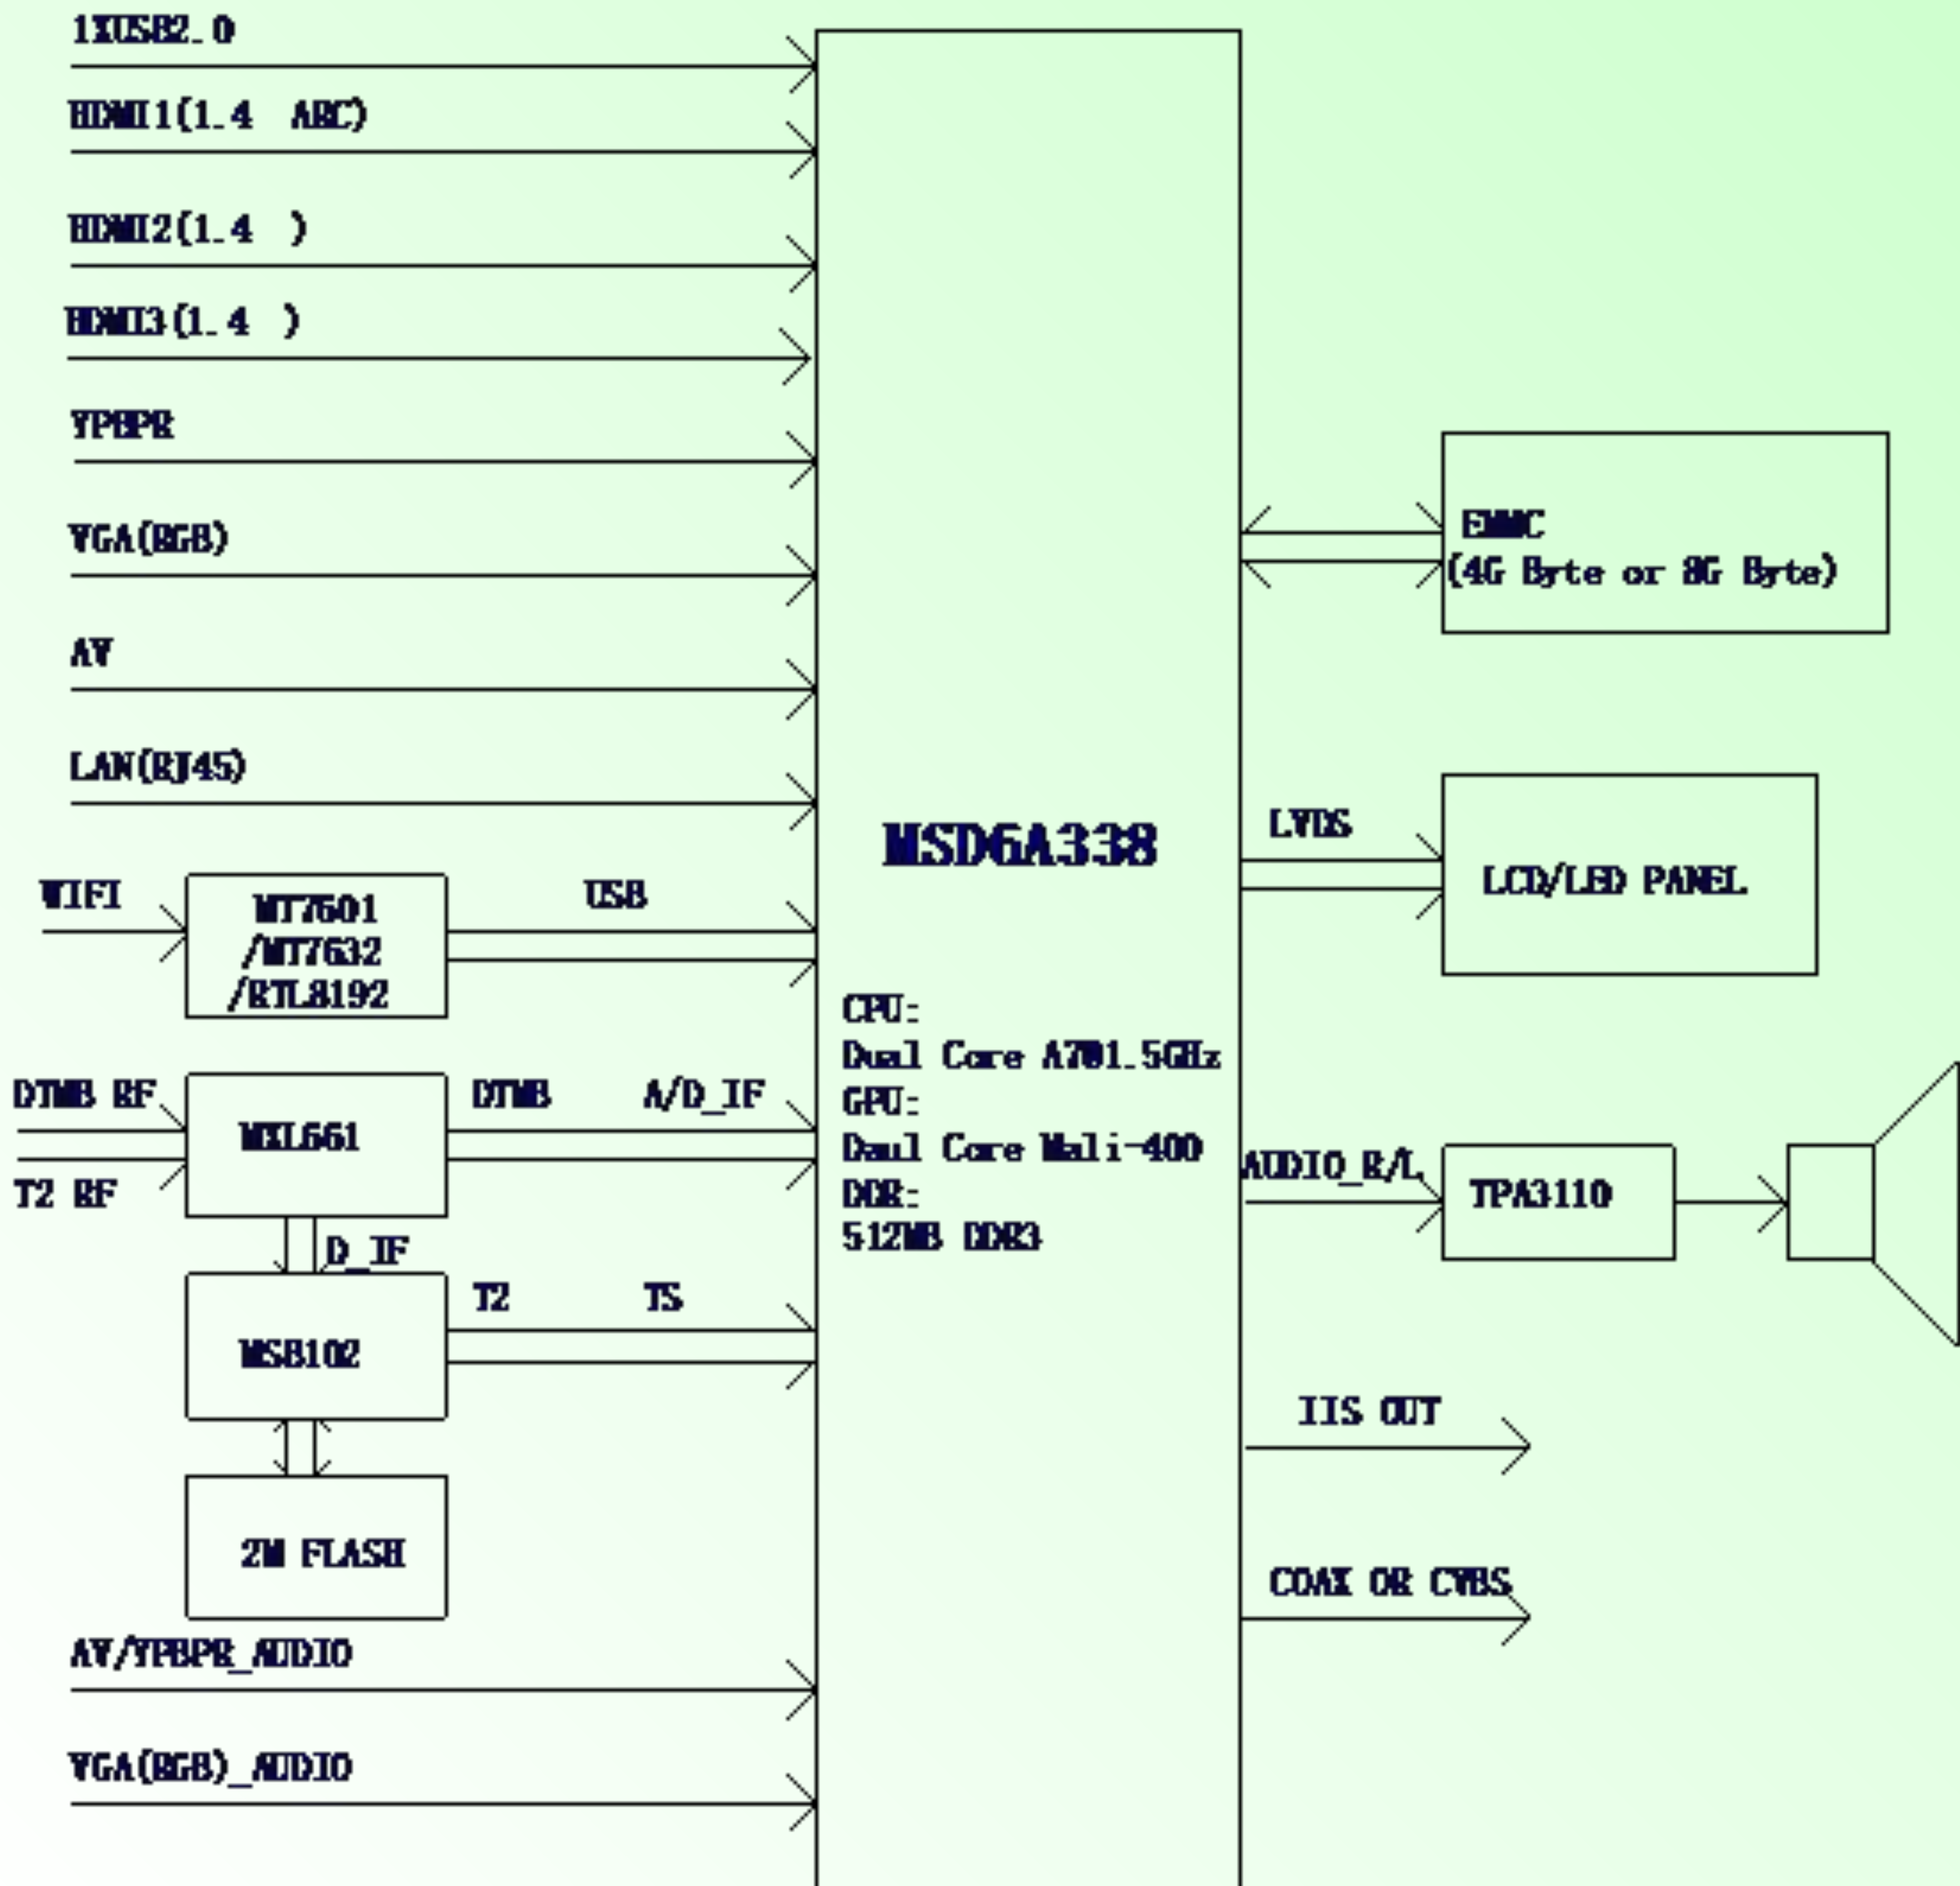

CV338H-T42

Common problems solution

- Power Unit Problem Solving**
- Display Unit Problem Solving**
- Audio Unit Problem Solving**
- Functional Unit Problem Solving**

Picture 1: Power Units Problem Solving (Mainboard can not boot)

Picture 2

Display unit (black screen)

Picture 3

Audio part (no sound)

Picture 4
T2+T+C Function unit (ATV/DTV video broke down)

Picture 5

Function unit (ATV/DTV no sound)

Picture 6
Function unit(PC)

Picture 7

Function unit(HDMI)