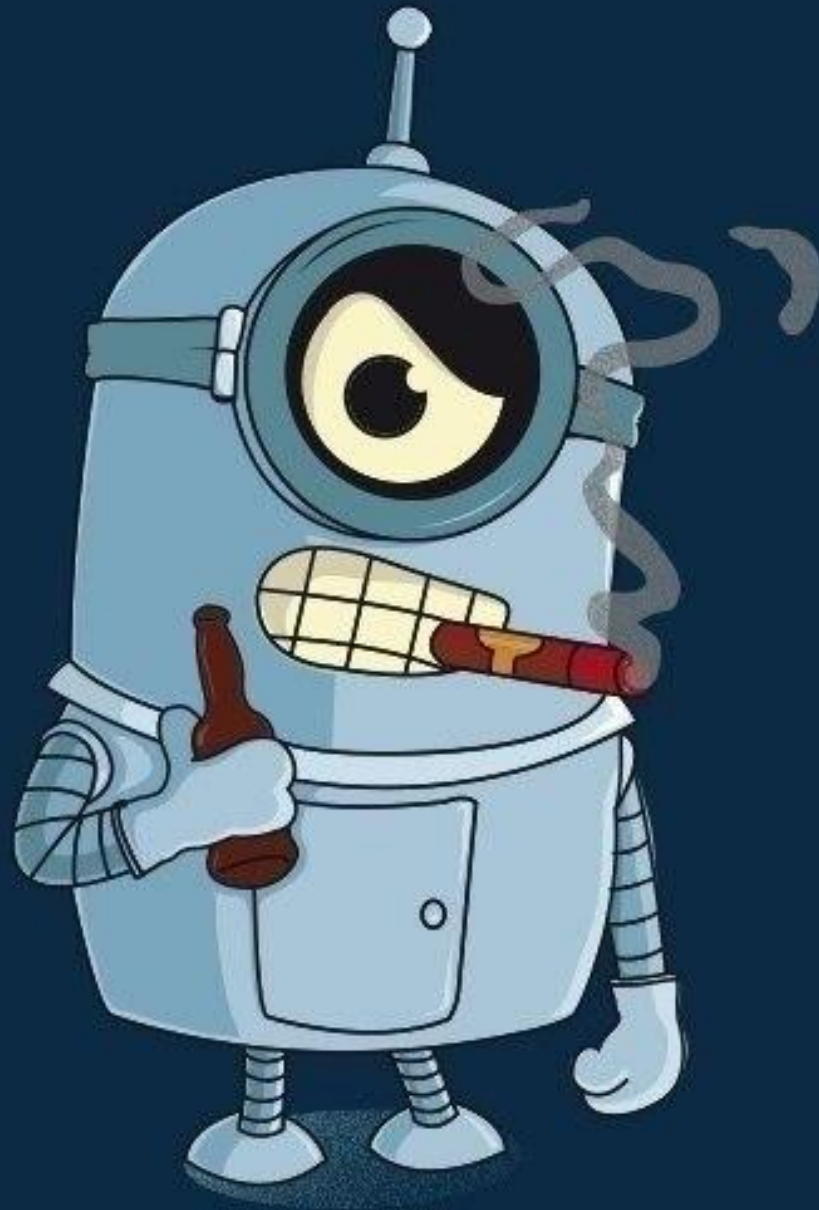

МИНЬОН

**ЛЕОНИД**

**300**

**БЕНДЕР  
ФУТУРА**

**СЕЙЛОР  
МУН**

A close-up, high-contrast image of Darth Vader from Star Wars. He is wearing his iconic black helmet and suit, with his right hand raised and pointing upwards. The background is dark, and the lighting highlights the metallic textures of his armor. The text 'ДАРТ ВЕЙДЕР' and 'ЗВЕЗДНЫЕ' is overlaid in the bottom left corner.

**ДАРТ ВЕЙДЕР**  
**ЗВЕЗДНЫЕ**

**РОСОМА  
ХА  
ЛЮДИ  
ИКС**

**БРАТЯ  
МАРИО**

DARYL  
MIXON

**СОКОЛИНЫЙ  
ГЛАЗ  
МСТИТЕЛИ**

105 King

# КАЗАКИ ПРИКЛЮЧЕНИЯ

**HITMAN**