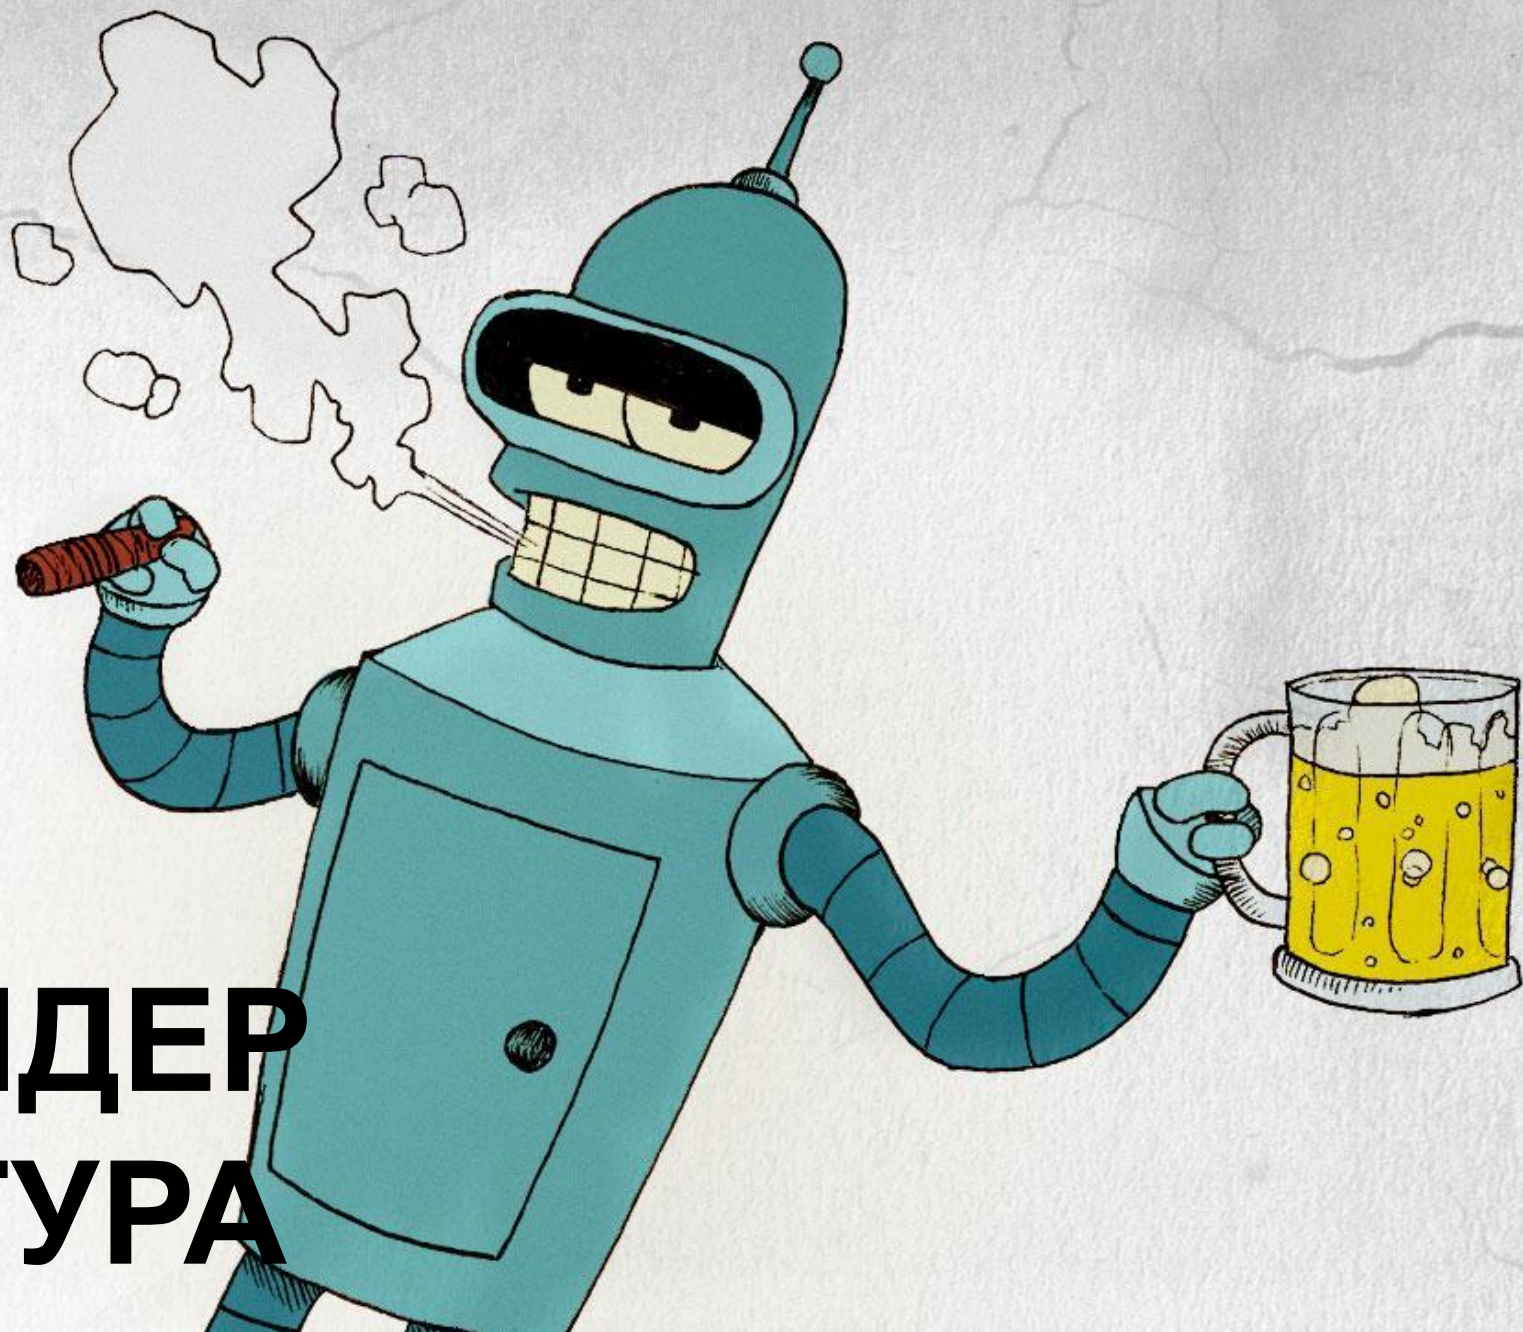

МИНЬОН

**ЛЕОНИД**

**300**

**БЕНДЕР  
ФУТУРА**

**СЕЙЛОР  
МУН**

A close-up, high-contrast image of Darth Vader from Star Wars. He is wearing his iconic black helmet and suit, with his right hand raised and pointing upwards. The background is dark, and the lighting highlights the metallic textures of his armor. The text 'ДАРТ ВЕЙДЕР' and 'ЗВЕЗДНЫЕ' is overlaid in the bottom left corner.