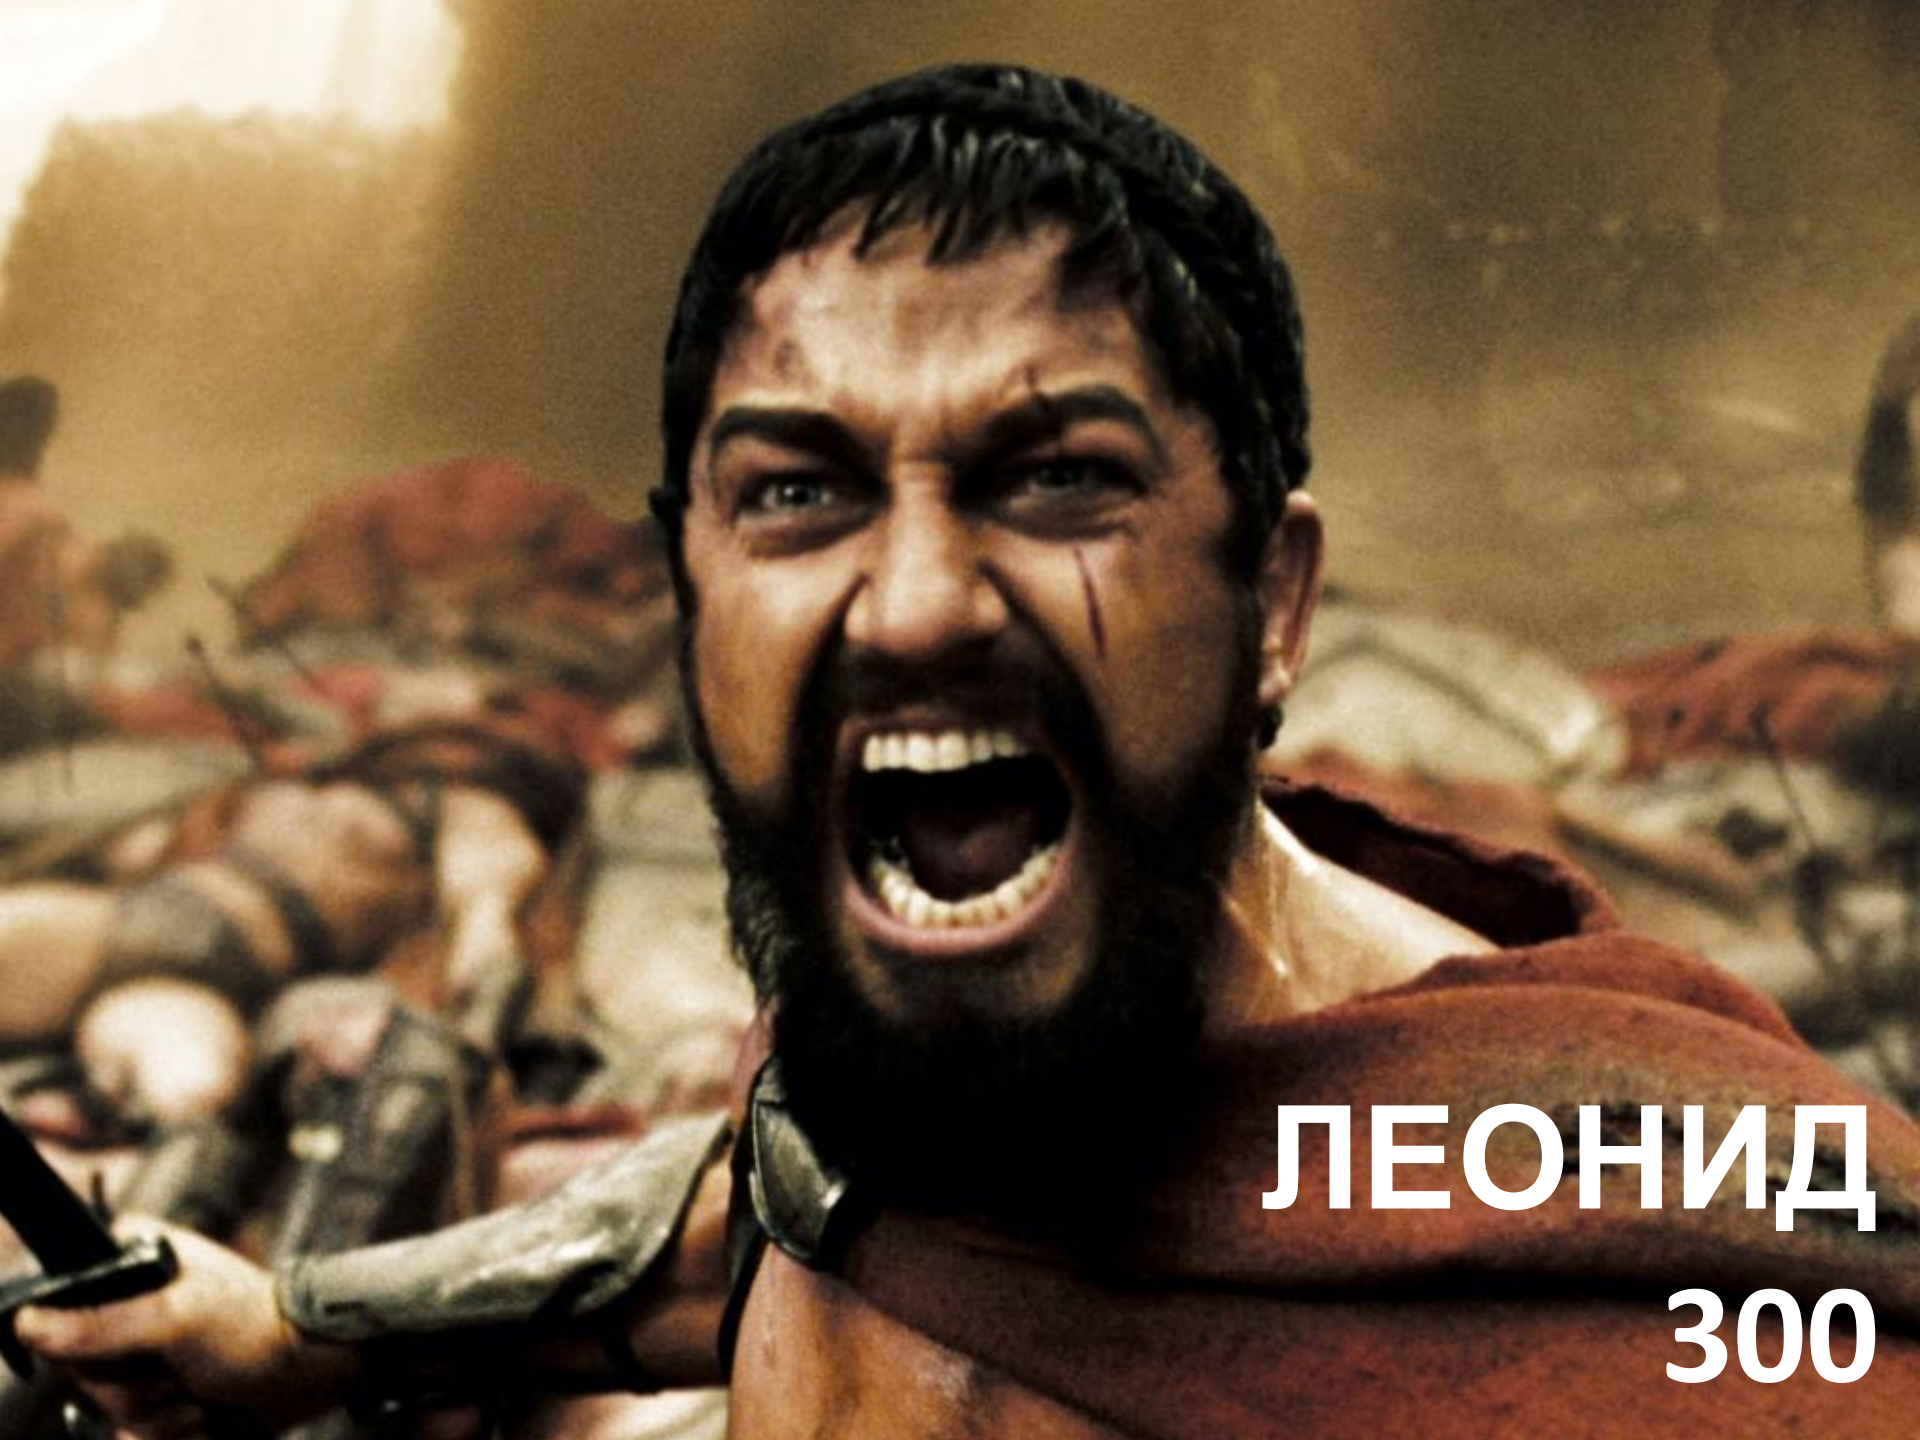

МИНЬОН

**ЛЕОНИД**

**300**

**БЕНДЕР  
ФУТУРА**

**СЕЙЛОР  
МУН**

A close-up, high-contrast image of Darth Vader from Star Wars. He is wearing his iconic black helmet and suit, with his right hand raised and pointing upwards. The background is dark, and the lighting highlights the metallic textures of his armor. The text 'ДАРТ ВЕЙДЕР' and 'ЗВЕЗДНЫЕ' is overlaid in the bottom left corner.