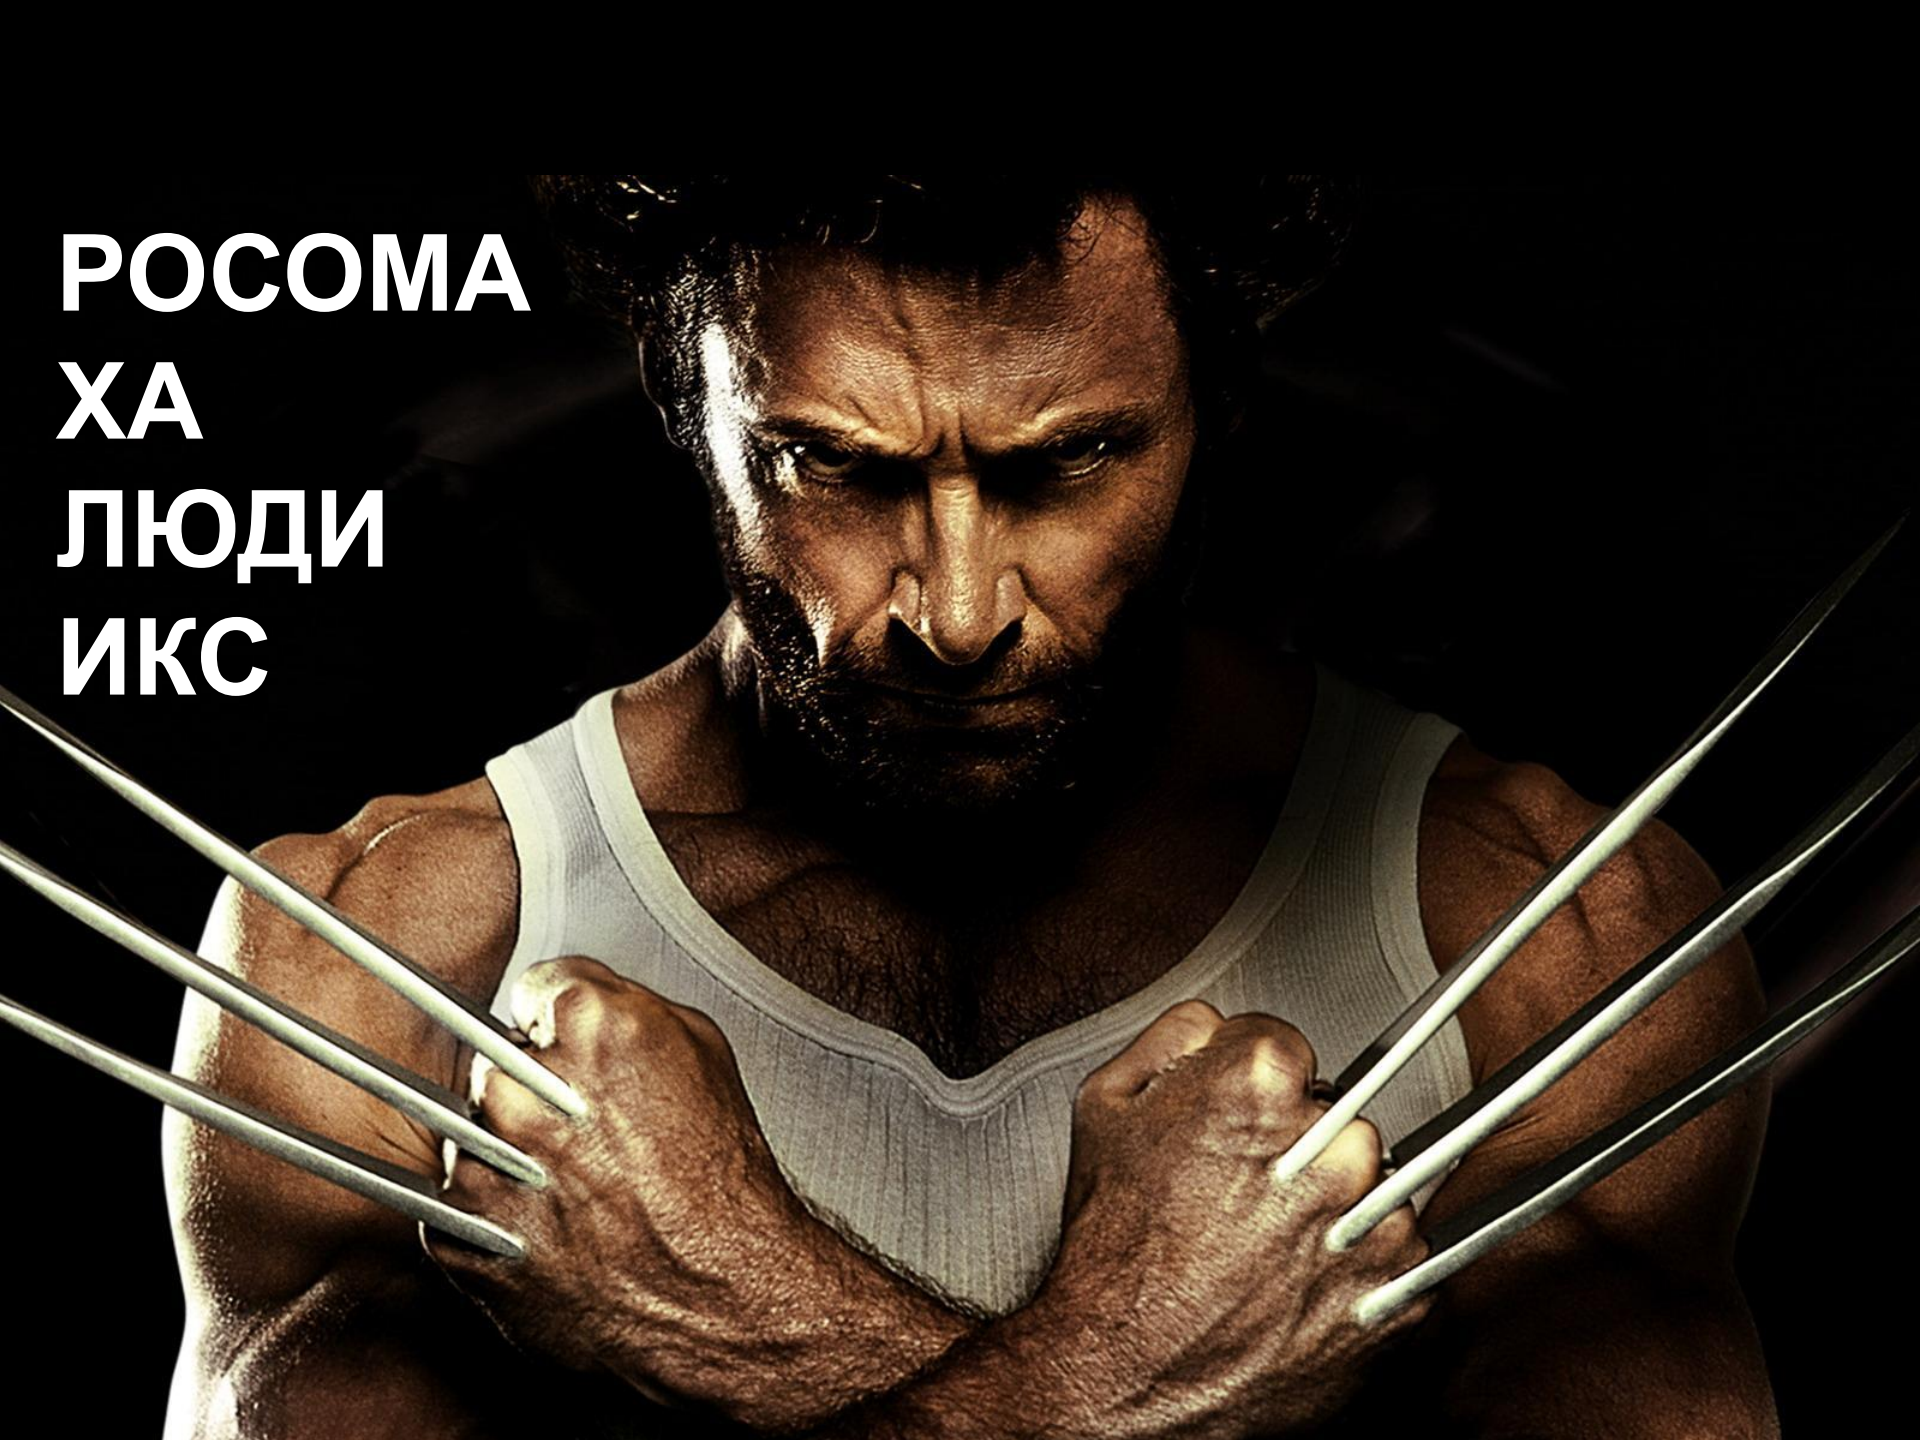

**РОСОМА
ХА
ЛЮДИ
ИКС**