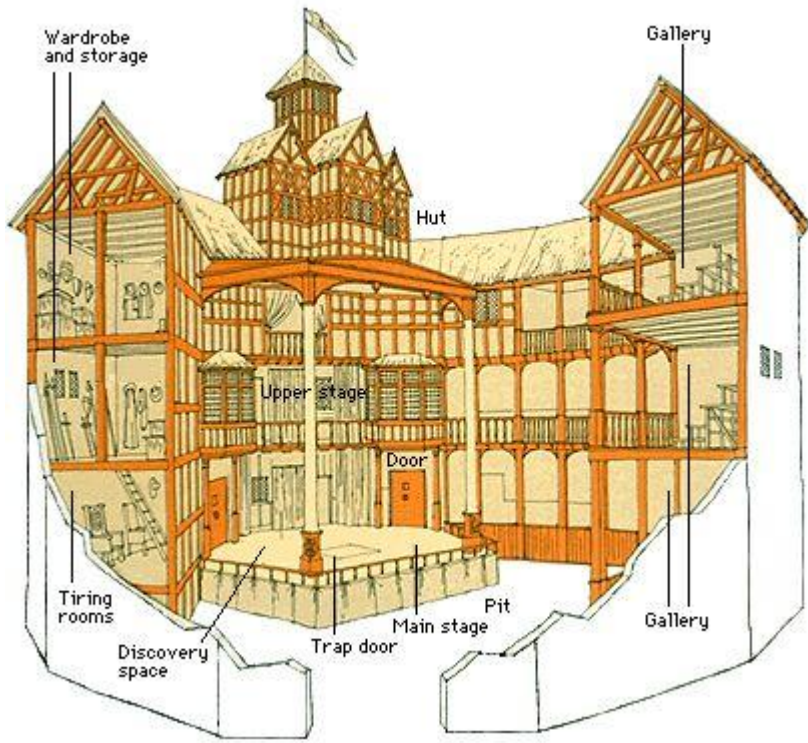

SHAKESPEARE'S GLOBE

The original globe :

- ▶ The original Globe Theatre was built in 1599 by the playing company, Lord Chamberlain's Men, to which Shakespeare belonged, and was destroyed by fire on 29 June 1613. The fire was caused by an accident with a cannon during a production of Henry VIII. The theatre was rebuilt by June 1614 (the exact opening date is not known), but was officially closed by pressure of Puritan opinion in 1642 and demolished in 1644.

The theatre opened in 1997 under the name "Shakespeare's Globe Theatre", and has staged plays every summer. [Mark Rylance](#) became the first [artistic director](#) in 1995. In January 2016, [Emma Rice](#) began her term as the Globe's third Artistic Director.