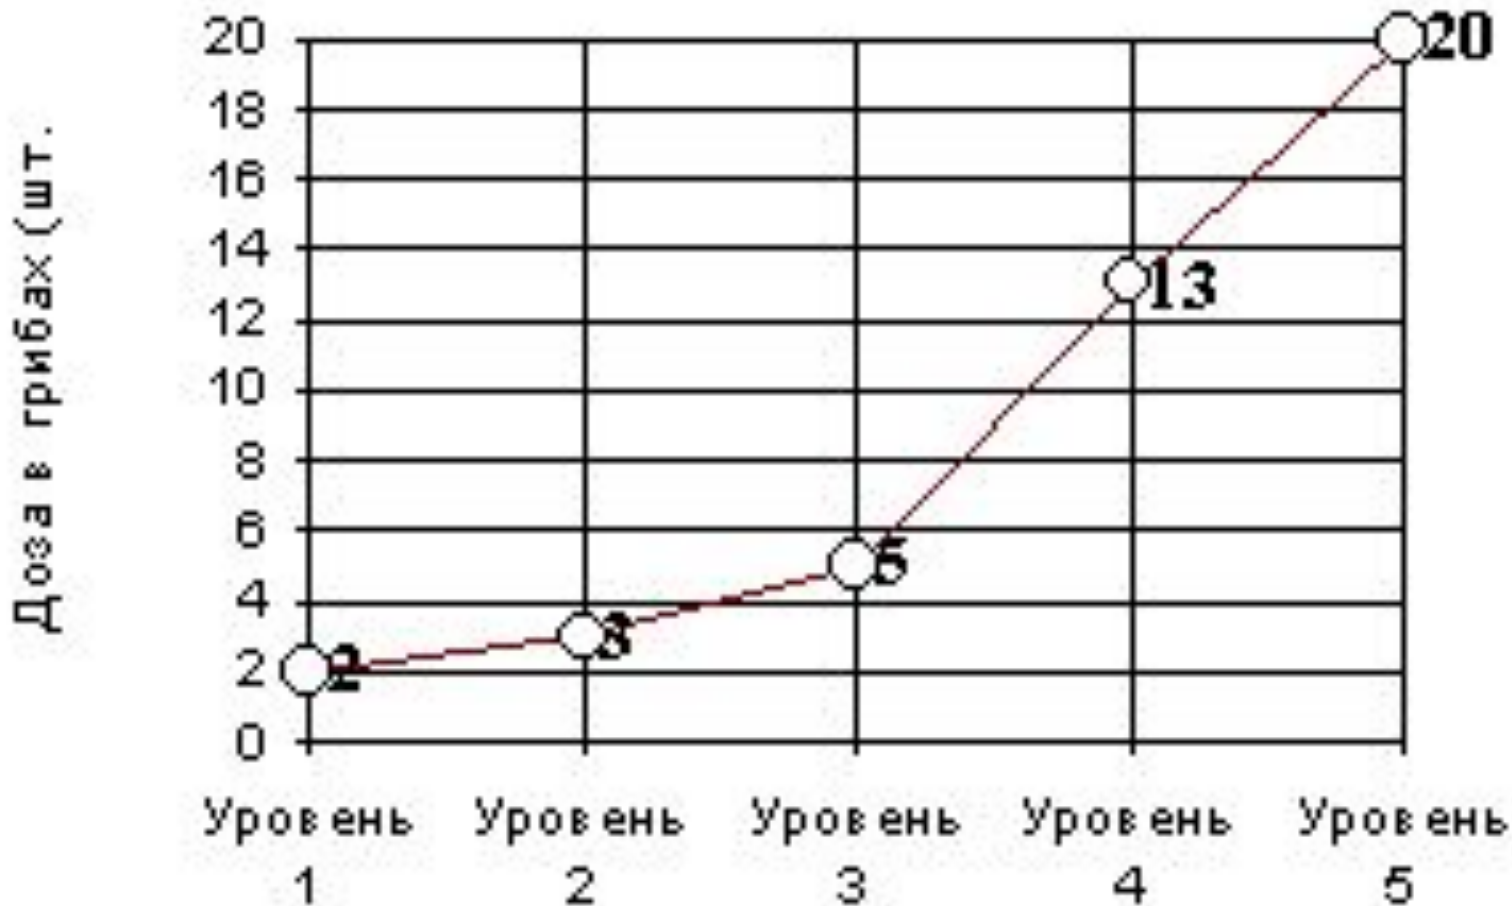

The background features a stylized map outline of a region, possibly the Balkans, with a compass rose on the left side. The compass rose shows cardinal directions: N (North), NW (Northwest), W (West), S (South), and SE (Southeast). The map outline is composed of black lines on a white background.

Псилоцибин

Псилоцибин

Таблица приема грибов:

АНТИХОЛИНОЛИТИКИ

Дурман

Дурман
обыкновенный

Мандрагора

Mandragora officinarum
photo by One AM, © 1999 Erowid