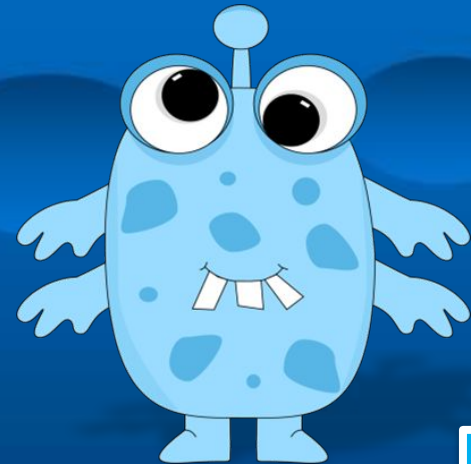

It has got two eyes, one big green nose, and a big mouth with four teeth. It has also got two hands with four fingers and two feet.

Yes, it's me.

NEXT