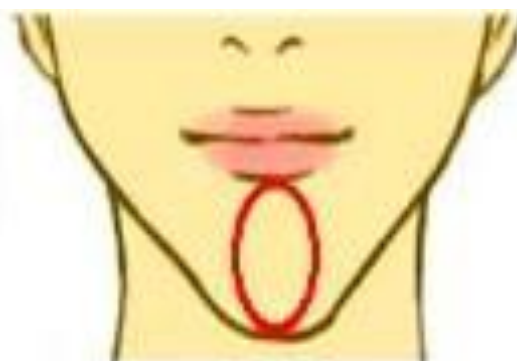

Aquiline

Roman

Grecian

Button

Child version

Upturned

Snub

Funnel

full lips

heavy upper lips

wide lips

round lips

heavy lower lips

thin lips

bow-shaped lips

heart shaped lips

downward-turned lips

Ears:

SQUARE CHIN

**SHORT OR
NARROW CHIN**

LONG CHIN

ROUND CHIN

PROTRUDING CHIN

RECEDING CHIN