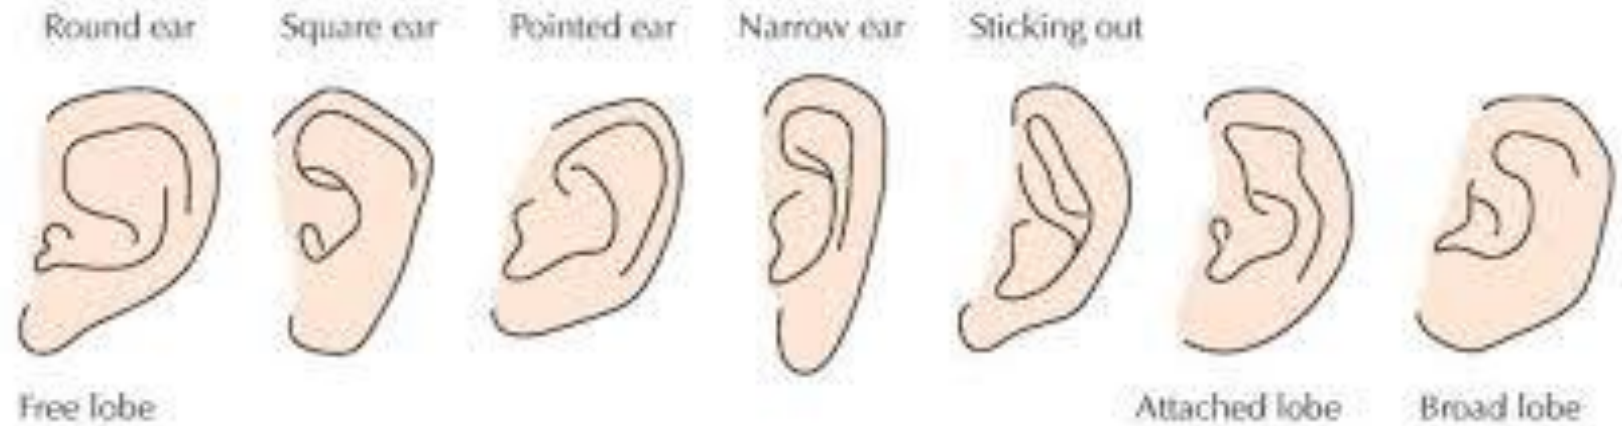

Aquiline

Roman

Grecian

Button

Child version

Upturned

Snub

Funnel

full lips

heavy upper lips

wide lips

round lips

heavy lower lips

thin lips

bow-shaped lips

heart shaped lips

downward-turned lips

Ears:

SQUARE CHIN

**SHORT OR
NARROW CHIN**

LONG CHIN

ROUND CHIN

PROTRUDING CHIN

RECEDING CHIN