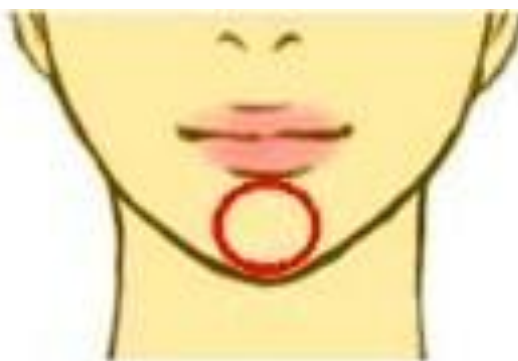

Aquiline

Roman

Grecian

Button

Child version

Upturned

Snub

Funnel

full lips

heavy upper lips

wide lips

round lips

heavy lower lips

thin lips

bow-shaped lips

heart shaped lips

downward-turned lips

Ears:

SQUARE CHIN

**SHORT OR
NARROW CHIN**

LONG CHIN

ROUND CHIN

PROTRUDING CHIN

RECEDING CHIN