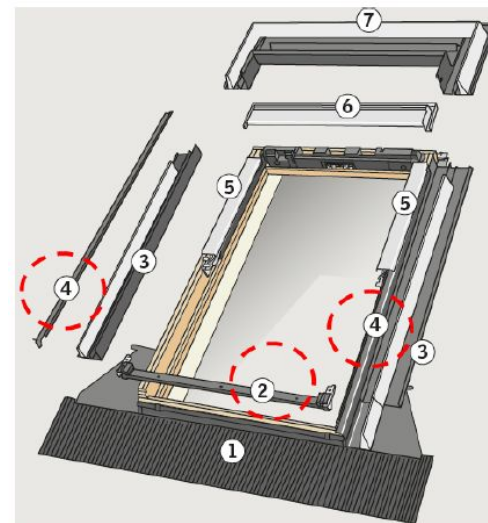

Накладки для окна

Упаковка с накладками

VELUX PREMIUM (например, GGL MK08 3073) - Алюминий

- GGL, GGU, GPL, GPU:

- CK02 ZWC CK02 0000
- CK04 ZWC CK04 0000
- FK04 ZWC FK04 0000
- FK06 ZWC FK06 0000
- MK04 ZWC MK04 0000
- MK06 ZWC MK06 0000
- MK08 ZWC MK08 0000
- MK10 ZWC MK10 0000
- PK06 ZWC PK06 0000
- PK08 ZWC PK08 0000
- PK10 ZWC PK10 0000
- SK06 ZWC SK06 0000
- SK08 ZWC SK08 0000
- SK10 ZWC SK10 0000
- UK04 ZWC UK04 0000
- UK08 ZWC UK08 0000
- UK10 ZWC UK10 0000

Накладки 5 и 6 идут в комплекте с окном

Накладки 2 и 4 идут в комплекте с окладом или в упаковке ZWC

[В начало](#)