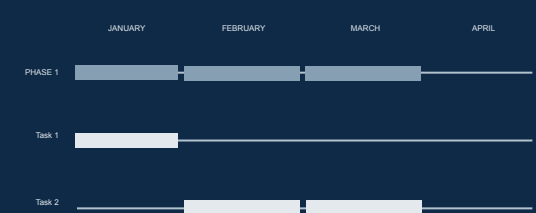

Pana

Amico

Bro

Rafiki

Cuate

...and our sets of editable icons

You can *resize* these icons without losing quality.

You can change the stroke and fill color; just select the icon and click on the paint bucket/pen.

In Google Slides, you can also use [Flaticon's extension](#), allowing you to customize and add even more icons.

Educational Icons

Medical Icons

Business Icons

Teamwork Icons

Help & Support Icons

Avatar Icons