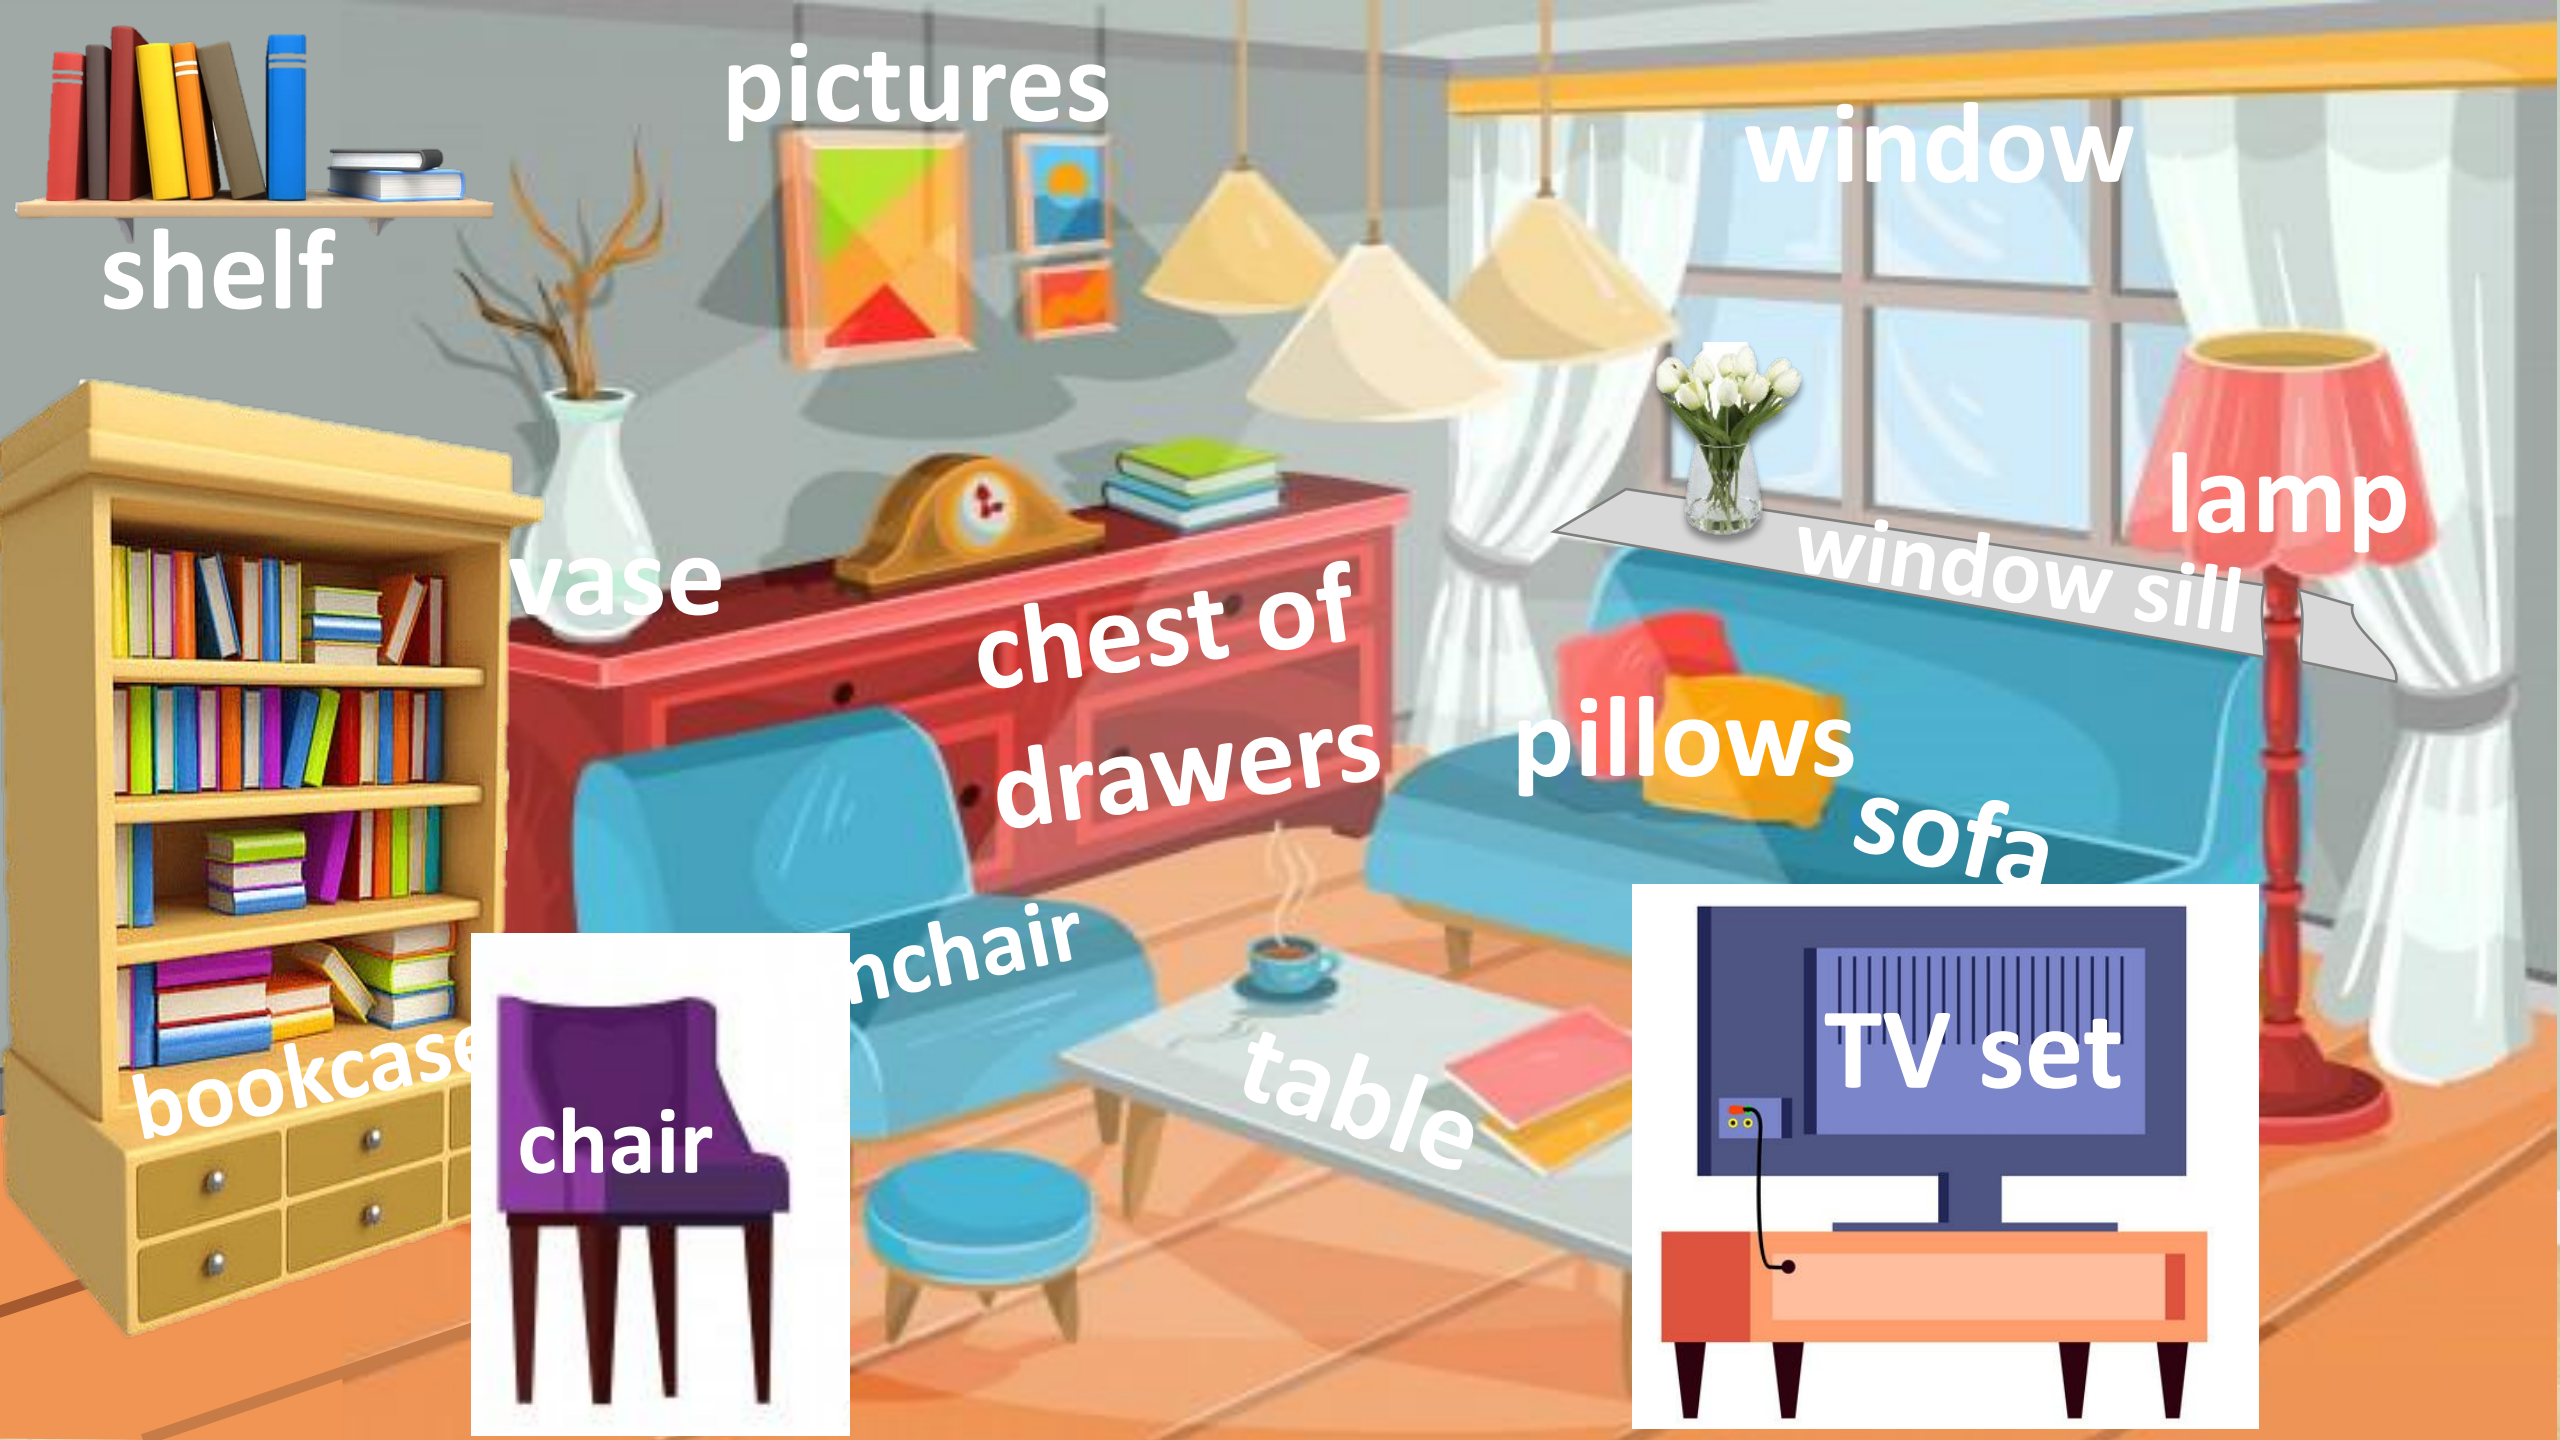

vacuum cleaner

curtains

picture

mirror

lamp

curtains

wardrobe

armchair

pillows

dressing
table

blanket

night
stand

bed

chest of
drawers

carpet/rug

shelf

pictures

window

vase

chest of drawers

lamp

window sill

pillows

sofa

bookcase

chair

chair

table

TV set

A vibrant, cartoon-style illustration of a bathroom. The walls are teal with a grid pattern, and the floor is yellow. On the left, a white clawfoot bathtub sits on a green circular rug. To its right is a glass shower enclosure with a showerhead and controls. Further right, a white toilet is positioned next to a white pedestal washbasin with a mirror above it. A small shelf with a towel and a bottle is mounted on the wall between the shower and the toilet. A tall white shelving unit with three shelves is on the far left, containing towels and bottles. A doorway is visible on the right side of the room.