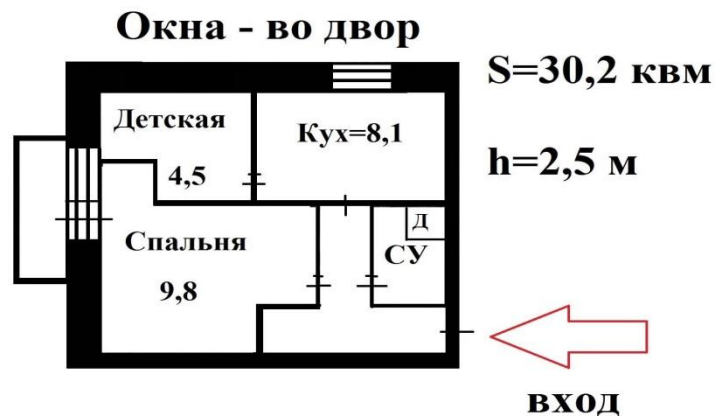

КИРПИЧНЫЙ ДОМ, ЗАСТЕКЛЕННЫЙ БАЛКОН, 2ЭТАЖ

Интересная планировка