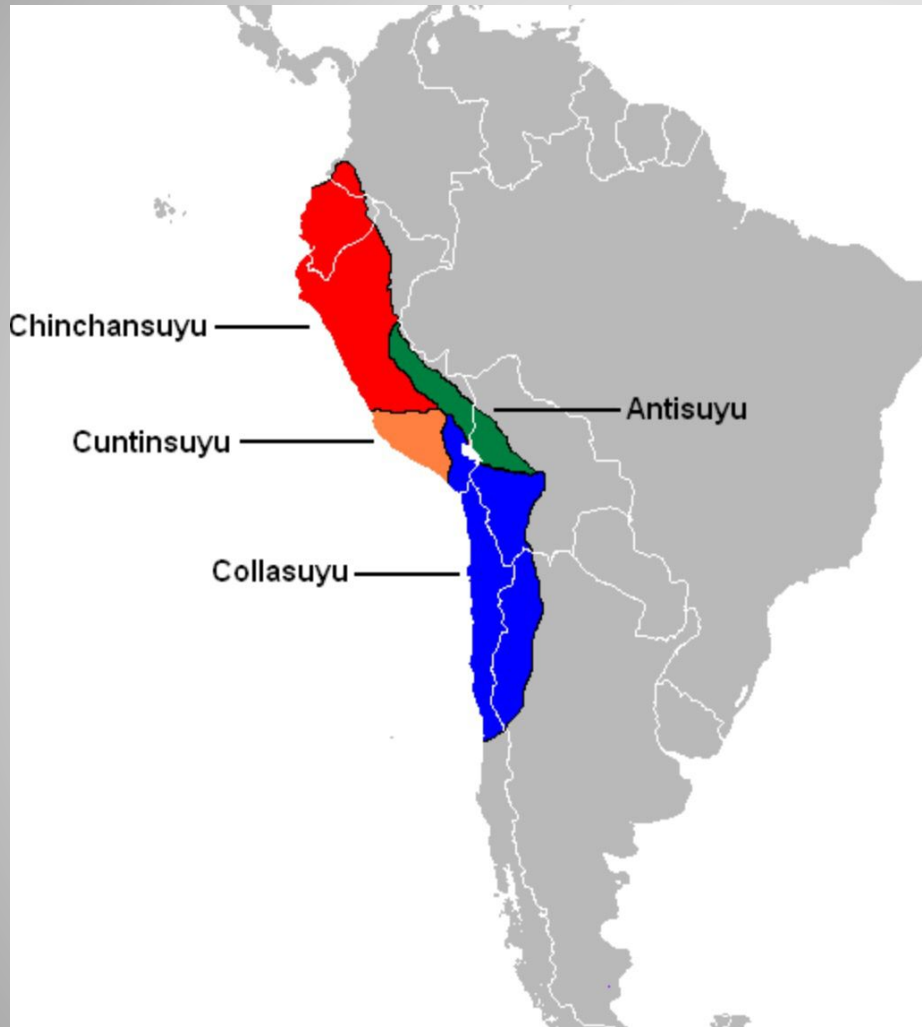

The Inca Empire

Location and Climate

**Period of
existence:
1197-1572**

**Administrative
division:**

- Chinchansuyu
- Cuntinsuyu
- Collasuyu
- Antisuyu

Social structure

Religion :
totemism
the cult
of ancestors
mummification

The language:
Quechua

Agriculture
:
20 spices
of corn,
240 spices
of potato
nuts,
beans

Animal :
lama

These were very clever and creative people. They left very much useful inventions to the world.

One of them was become:

- 1.the own type of letter.
- 2.method of land irrigation.
- 3.method of trepanation.
4. network of roads.

The empire of inks
fell from
happening war
between them
and by Spanish
king by Carl 5 on
religious soil