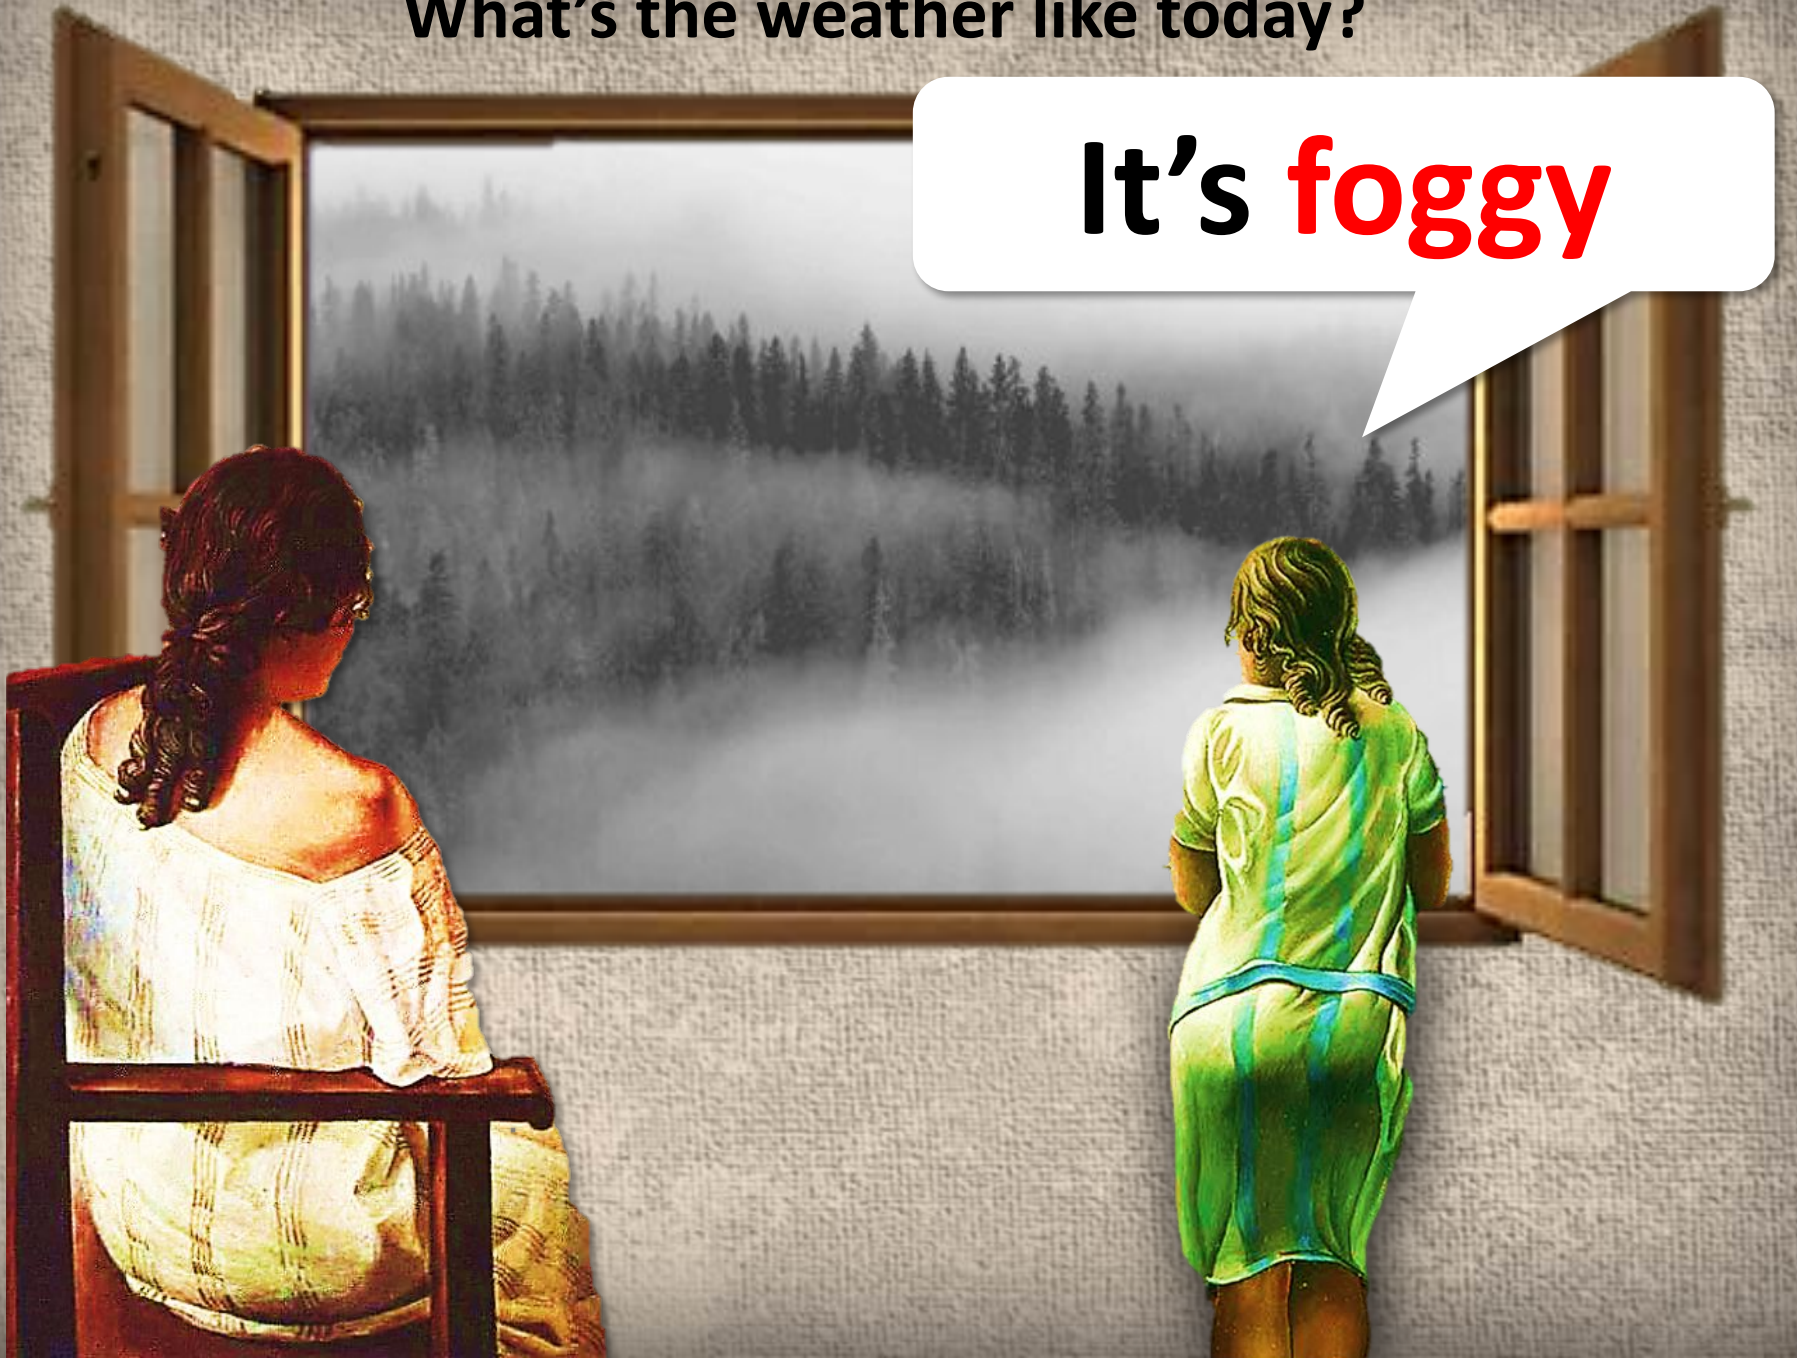

An illustration of two women in a room. On the left, a woman with dark hair in a braid, wearing a white off-the-shoulder top, sits in a wooden chair. On the right, a woman with blonde hair, wearing a green and blue striped dress, stands with her back to the viewer. They are both looking at a large whiteboard in the center of the room. The whiteboard has a bright yellow background and contains the text 'What's The Weather Like Today?'. The room has a textured grey wall and a window with wooden frames on either side of the whiteboard.

What's the weather like today?

It's **stormy**

What's the weather like today?

It's **lightning**

What's the weather like today?

It's **windy**

What's the weather like today?

It's **foggy**

What's the weather like today?

It's **frosty**

**Close the window, please!
It's too cold today!**