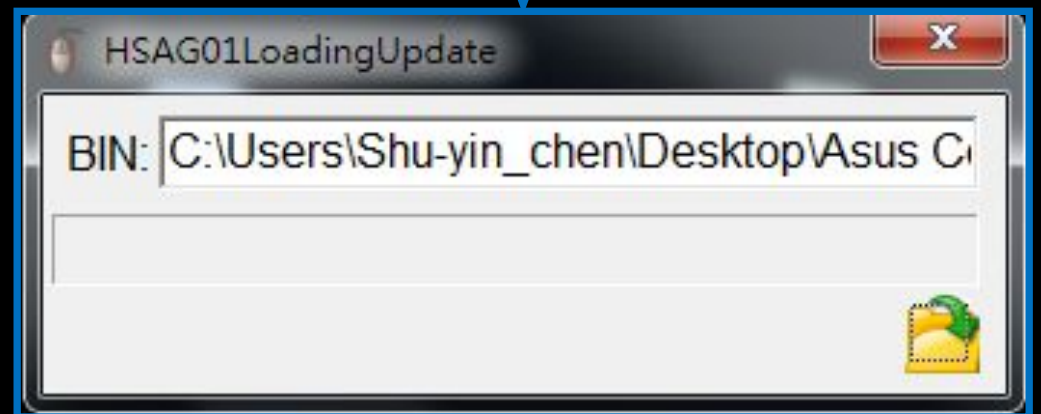

FW update steps

Step 2. Select file