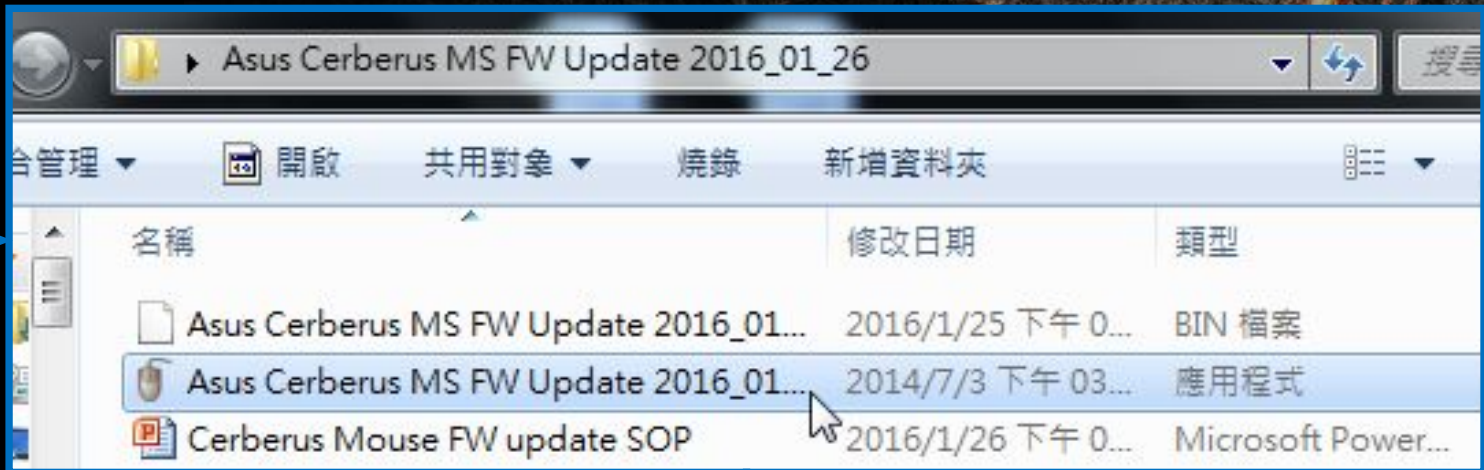

FW update steps

Step 1. Open file