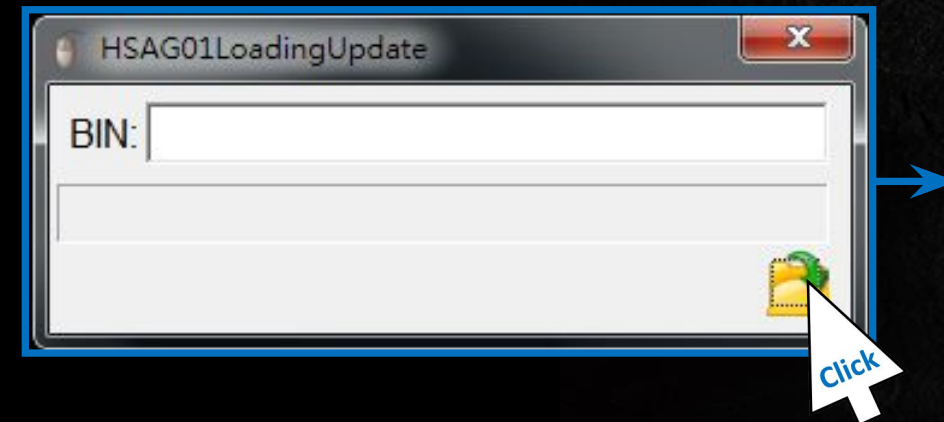

FW update steps

Step 2. Select file