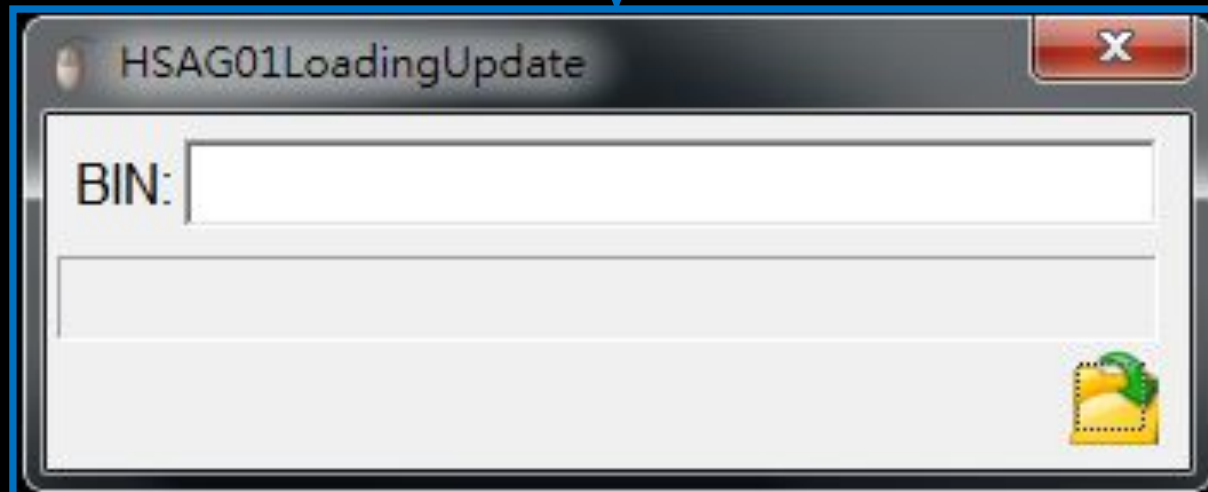

FW update steps

Step 1. Open file