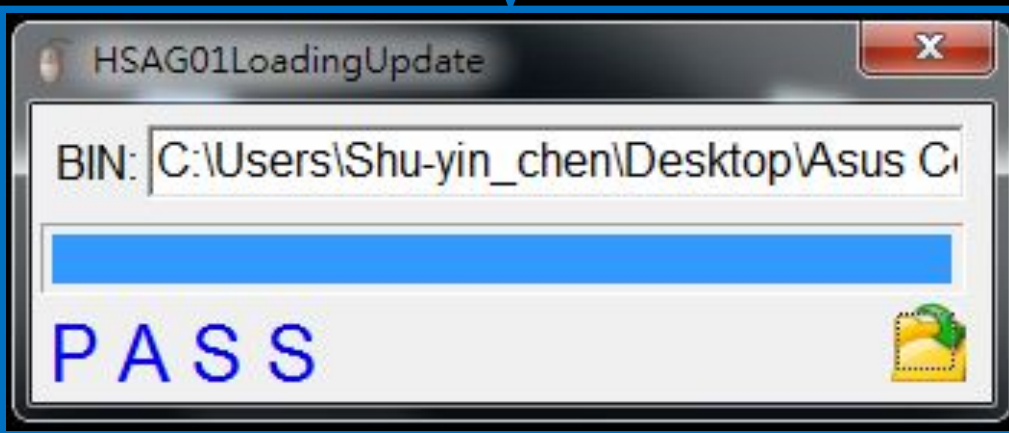

Step 4. When pops out "PASS", FW update success!