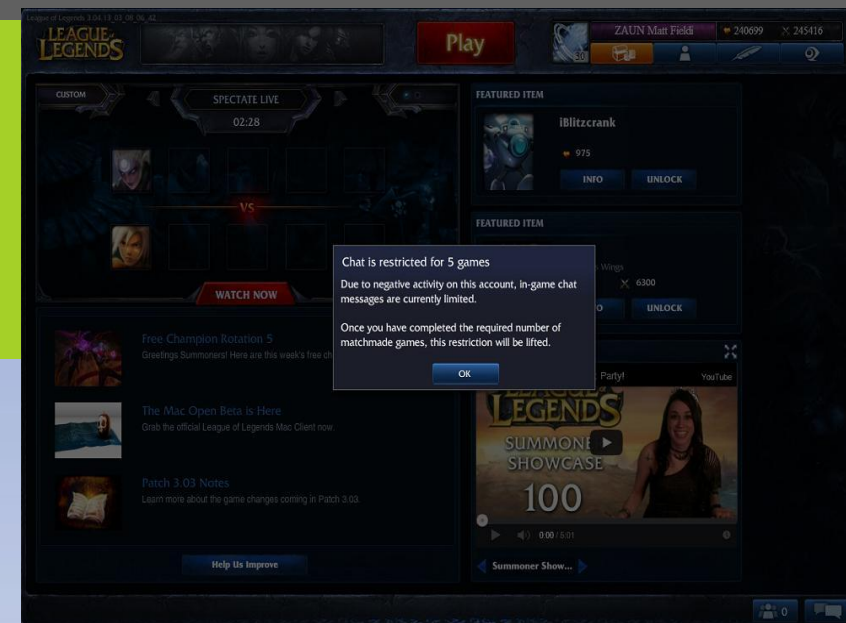

DIAGRAMA DE STARE MONȘTRII

DIAGRAMA DE STARE

STAREA UTILIZATORULUI

DIAGRAMA DE ACTIVITĂȚI BLOCAREA DE CĂTRE SISTEM

Login Error

This account has been permanently suspended. Please check the email address associated with your League of Legends account for additional details.