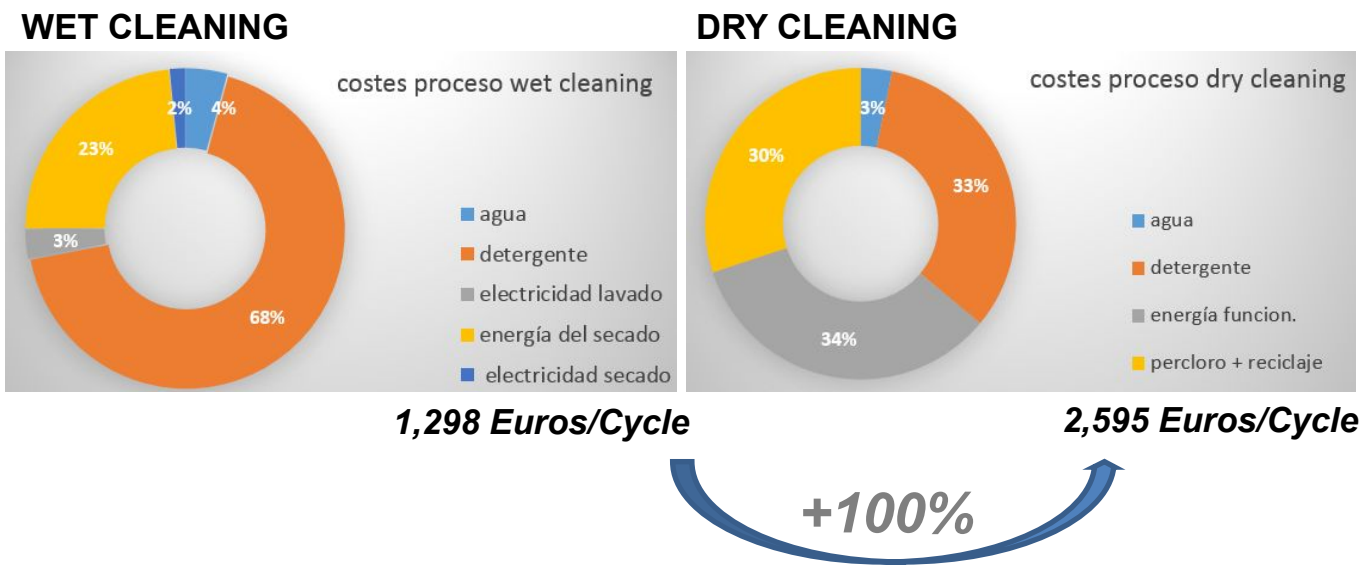

Comparative Wet Cleaning vs. Dry Cleaning

Comparative Wet Cleaning vs. Dry Cleaning

Repercussion to 5 years – Cycle Cost

Comparative Wet Cleaning vs. Dry Cleaning

Repercussion to 5 years – Cycle

Cost

WET CLEANING