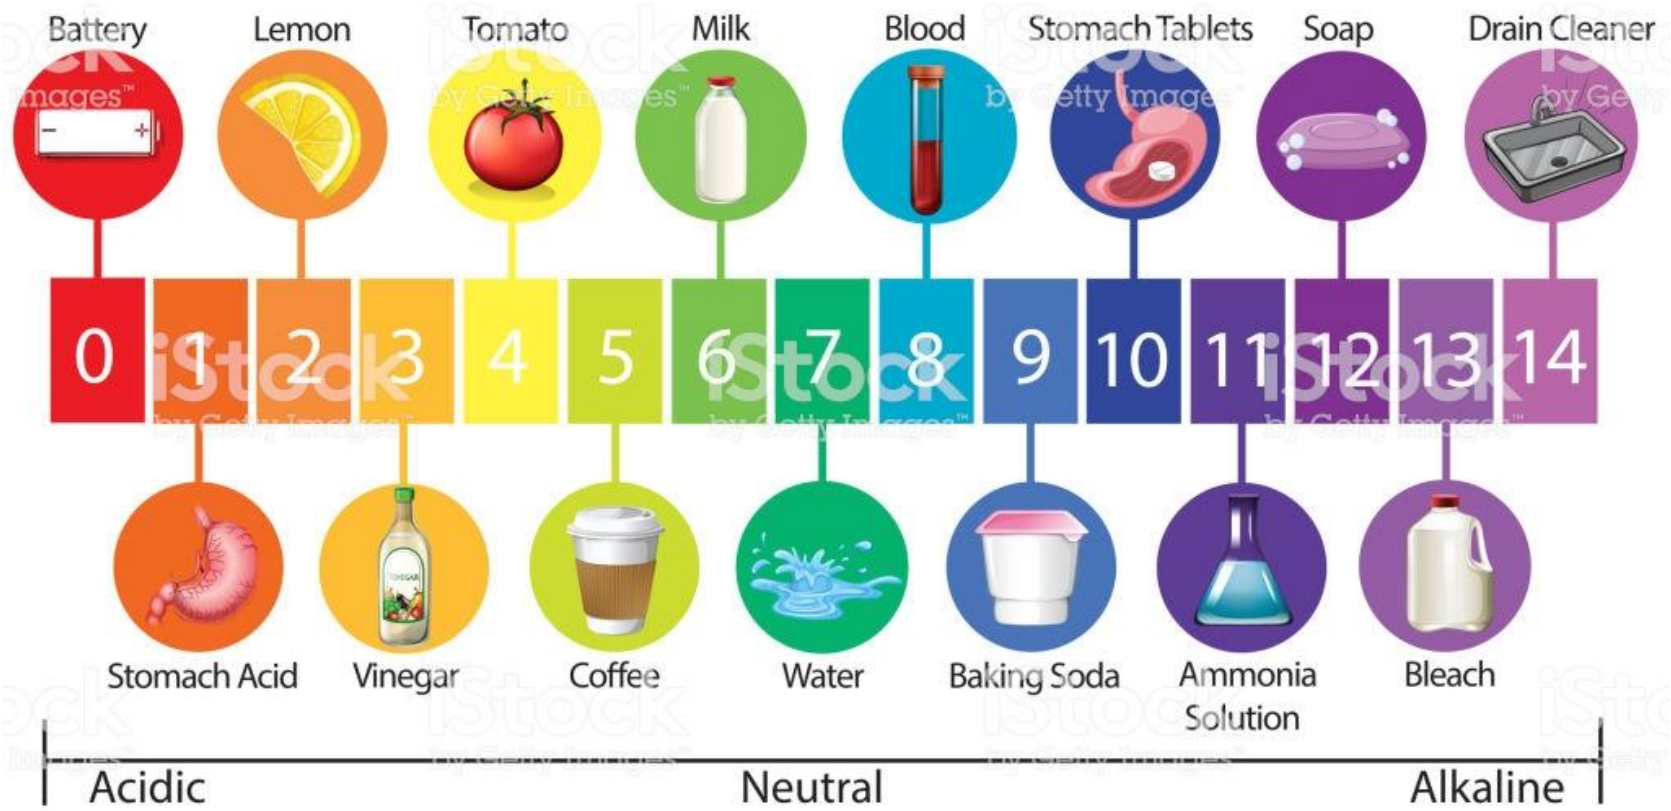

DRY CLEANING

Concepto	Total
Coste total WET	26.147 €
Coste Total DRY	52.588 €
Diferencial a favor WET	26.441 €

SPASIBO VAM

GIRBAU

GROUP

The pH Scale

QUICK WET CLEANING TEST!!

1.- How is the Ph of the bath on a Wet Cleaning process?