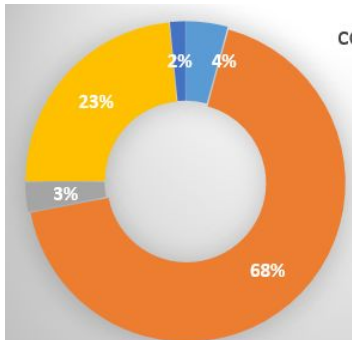

Comparative Wet Cleaning vs. Dry Cleaning

Comparative Wet Cleaning vs. Dry Cleaning

Repercussion to 5 years – Cycle Cost

Comparative Wet Cleaning vs. Dry Cleaning

Repercussion to 5 years – Cycle

Cost

WET CLEANING