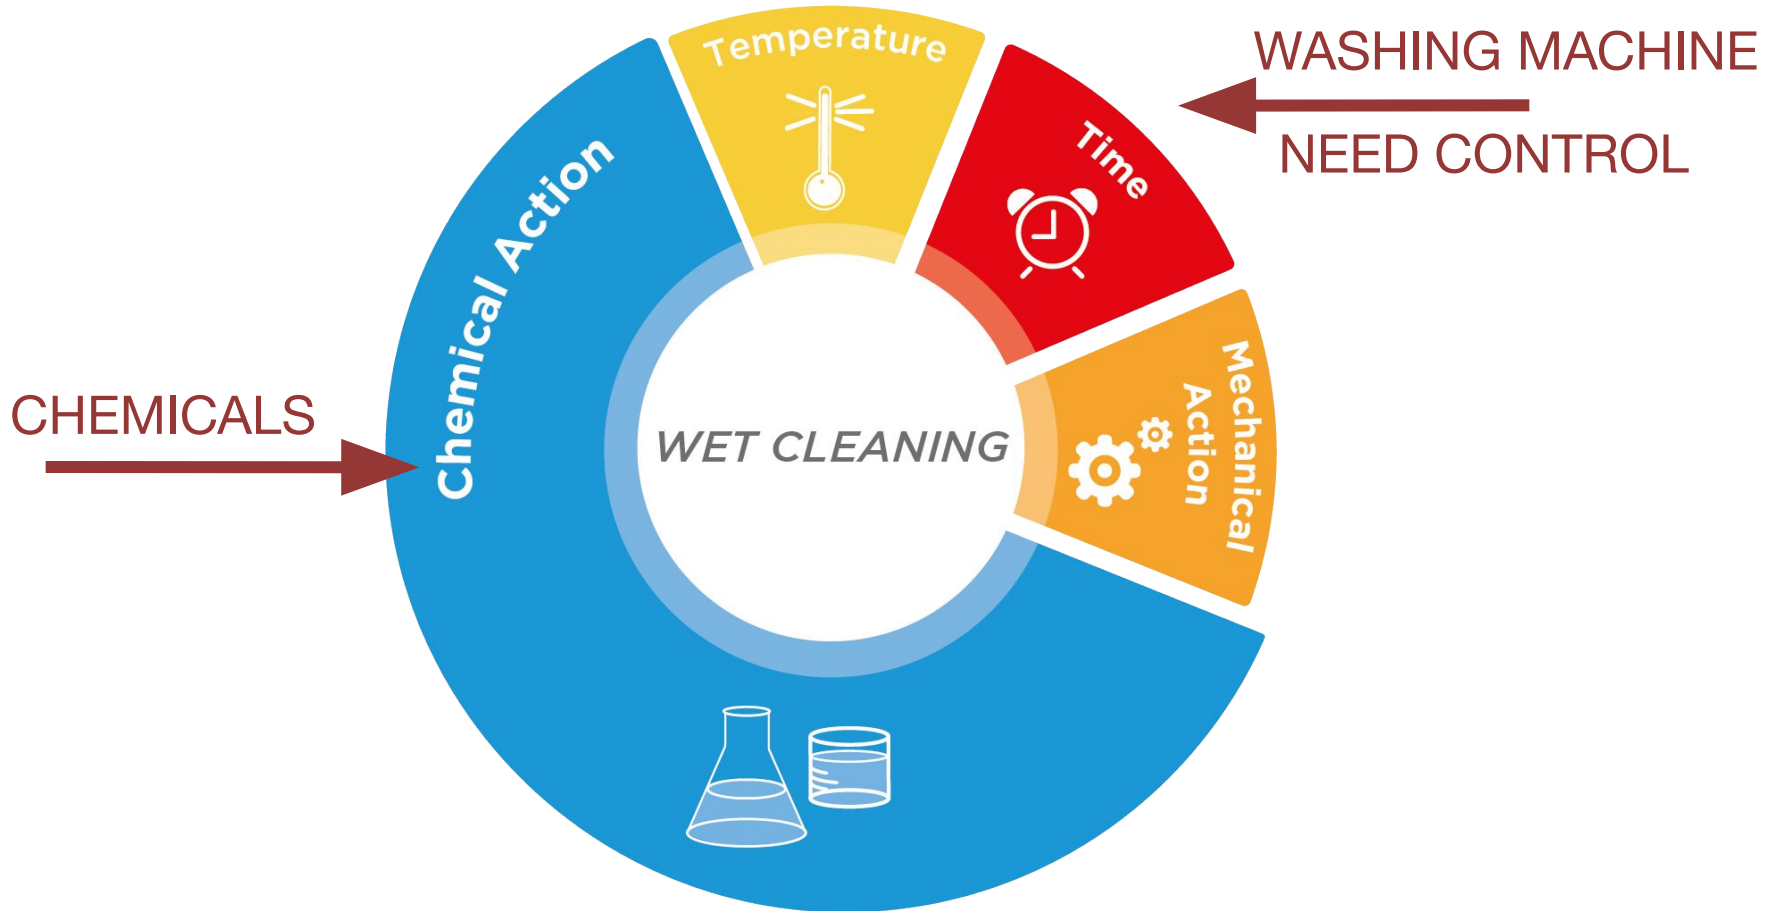

Professional wet cleaning

Gentle wet cleaning

Very gently wet cleaning

Professional wet cleaning is not allowed

WET CLEANING WASH PROCESS

Wash Process – Sinner Diagram