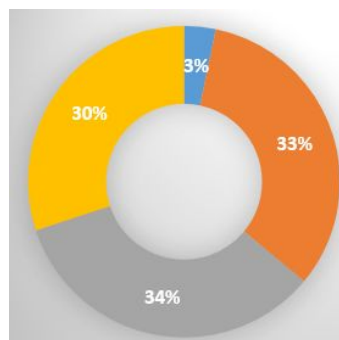

DRY CLEANING