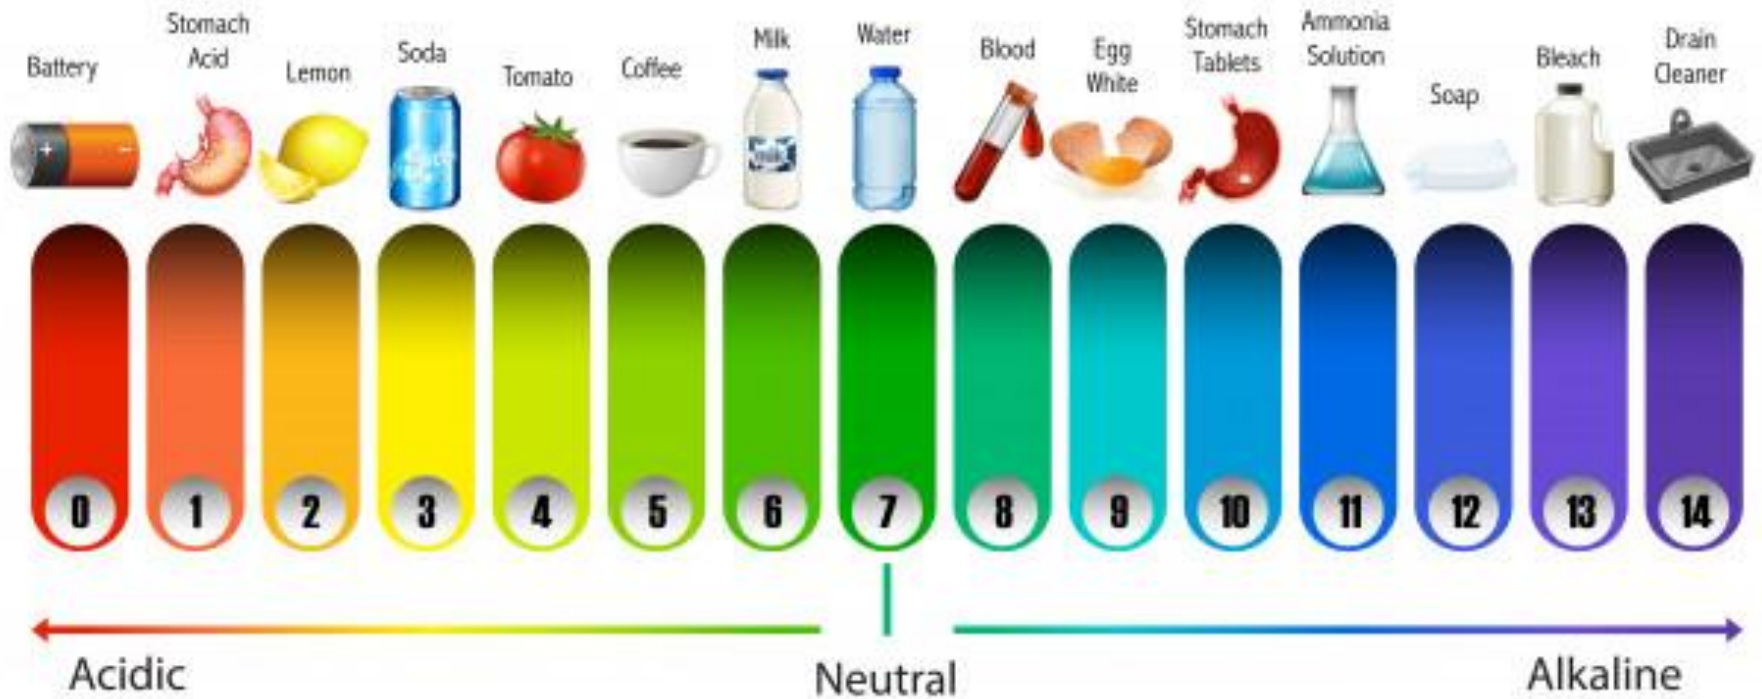

The pH Scale