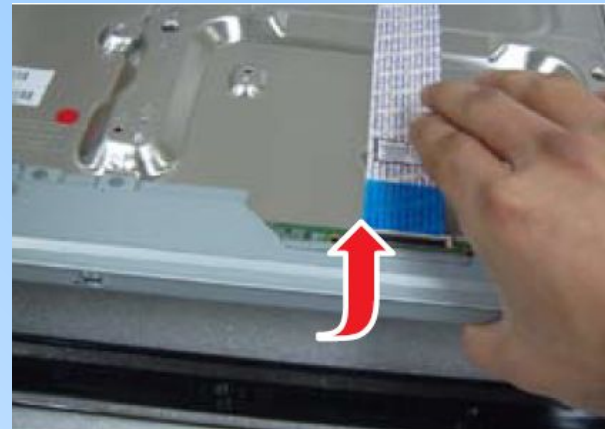

6001-002653
(Machine)

6003-001782

VI. Key Feature

All Share (For D5000/D5500 Series)

- Retailer 向 In-Home Total Solution

Supporting The Total End to End Solution for using Home Digital Media

- Product Connection : By using "Samsung Wired/Wireless AP", we support "Zero Config WiFi Connection between Samsung Products (**One foot Connection**)"
- Contents Making : Making picture and movie by Samsung HHP, Camera, Camcorder
- Contents Saving : Saving Contents automatically to Samsung BD-HDD, PC by **Auto Back Up**
- Contents Control : Selecting and Operating Saving Contents by Samsung Premium Remocon , HHP, Tab.
- Contents Playing : Playing Contents at the Samsung TV and Total Searching the Contents