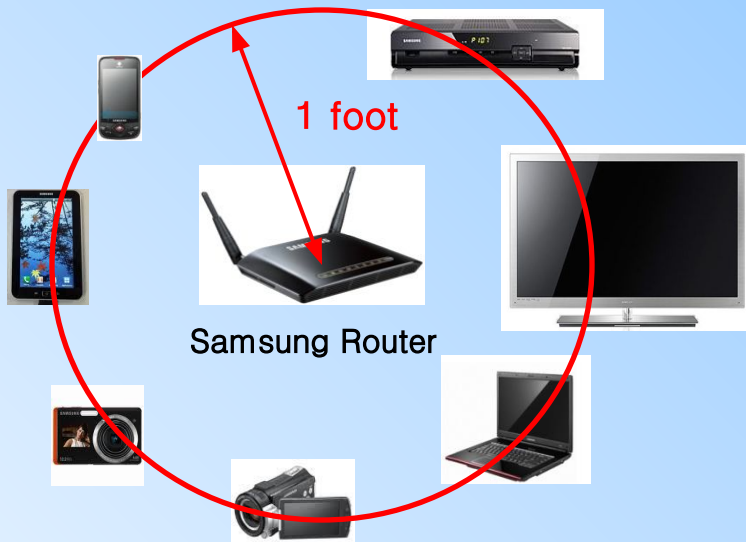

6001-002653
(Machine)

6003-001782

VI. Key Feature

All Share (For D5000/D5500 Series)

- Retailer 向 In-Home Total Solution

Supporting The Total End to End Solution for using Home Digital Media

- Product Connection : By using "Samsung Wired/Wireless AP", we support "Zero Config WiFi Connection between Samsung Products (**One foot Connection**)"
- Contents Making : Making picture and movie by Samsung HHP, Camera, Camcorder
- Contents Saving : Saving Contents automatically to Samsung BD-HDD, PC by **Auto Back Up**
- Contents Control : Selecting and Operating Saving Contents by Samsung Premium Remocon , HHP, Tab.
- Contents Playing : Playing Contents at the Samsung TV and Total Searching the Contents

VI. Key Feature

All Share (Message / Media)

Message

Message : one of the function of AllShare™, checking the call from the cell phone, SMS information, schedule booked on mobile phone

Media

One of the function of AllShare™, showing videos, pictures, MP3 files of cell phone on TV by controlling the cell phone.

VI. Key Feature

One Foot Connection

Connect Samsung AP and Samsung Products by closed position automatically

VD事 TV Total Search Contents Function

- Support the “Total Search Cotents” in the Allshare devices