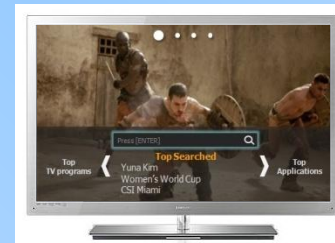

VD事 TV Total Search Contents Function

- Support the “Total Search Cotents” in the Allshare devices

DLNA Search : Search contents

TV which supports Standard DLNA searching function

Can search the contents in the Allshare devices

※ Good Compatibility with All standard DLNA device which has Search function support.