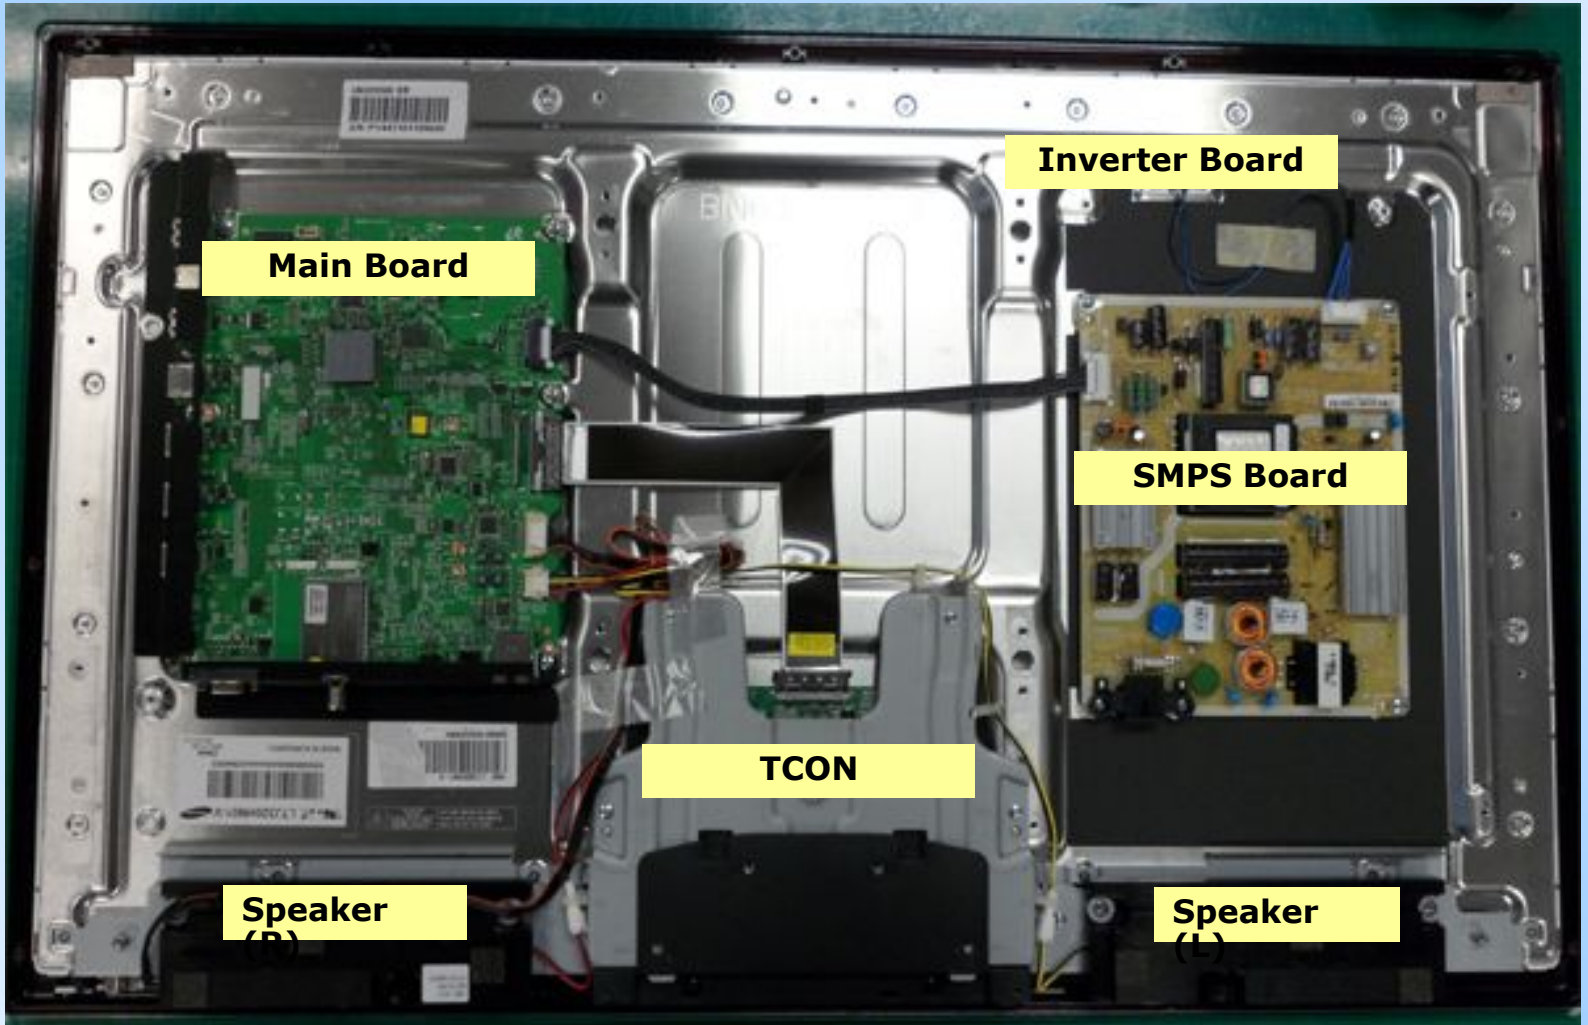

II. Specification

Spec. Comparison

Model		UC5	UD5P / UD5R
Design			
Set	Size(with stand)	30.9 x 9.4 x 21.6 inches (32") 35.7 x 10.0 x 24.4 inches (37") 38.3 x 10.0 x 24.4 inches (40") 43.6 x 10.8 x 28.8 inches (46")	30.2 x 9.4 x 20.9 inches (32") 35.1 x 10.0 x 23.7 inches (37") 37.6 x 10.0 x 25.1 inches (40") 43.0 x 10.8 x 28.1 inches (46")
Panel	Size	Diagonal 32"/37"/40"/46"	Diagonal 32"/37"/40"/46"
	Resolution	1920 x 1080	1920 x 1080
	Hz	50/60	50/60
	Viewing angle	H : 178 V : 178	H : 178 V : 178
Color System		PAL	PAL
Tuner		1	1
Function	Contrast (cd/m ²)	450	300
	CR (Dynamic)	High Contrast	High Contrast
	Enhancer	HyperReal Engine	HyperReal Engine
Back light unit		LED	LED
Additional Function		Media Play	Media Play
		AllShare	AllShare
		Internet TV (UD5R only)	
Power Consumption		110W/120W/130W/130W	80W/90W/100W/150W

III. Front/Rear View

Rear

- BN68-03298B-00
- USB 2
- DIGITAL AUDIO OUT (OPTICAL)
- USB 1 (HDD)
- HDMI IN
- 4
- 3
- 2
- 1 (DVI)

※ Adaptors are used to connect each inputs

5000/5500

5700

IV. Layout

Layout