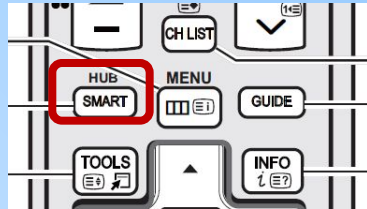

VI. Key Feature

Smart Hub (For Internet@TV D5500 Series)

How to use the Smart Hub

Press the SMART HUB button to select Watch TV, Media play, Source. Each screen will be displayed.

Screen Display

1. TV Screen: Displays the current channel.
2. Information: Displays notices, new applications, and advertisements brought to you by Samsung product introductions.
3. Application service: You can experience various service by Provided samsung for internet.
4. Recommended Applications: Displays the recommended service by Samsung. You are not able to add or delete a service in this list.
5. Installed Applications list: Displays the installed applications in the TV.
 - Default Applications List : Favourite, Channel, Guide, Media play, Source, Schedule Manager
6. a Red (Login): To log in to Smart Hub.
7. b Green (Sort by): To sort the applications by category.
8. c Yellow (Edit Mode): You can edit the applications (such as move, making folder).
9. d Blue (Settings): Edit and configure applications and Smart Hub settings.