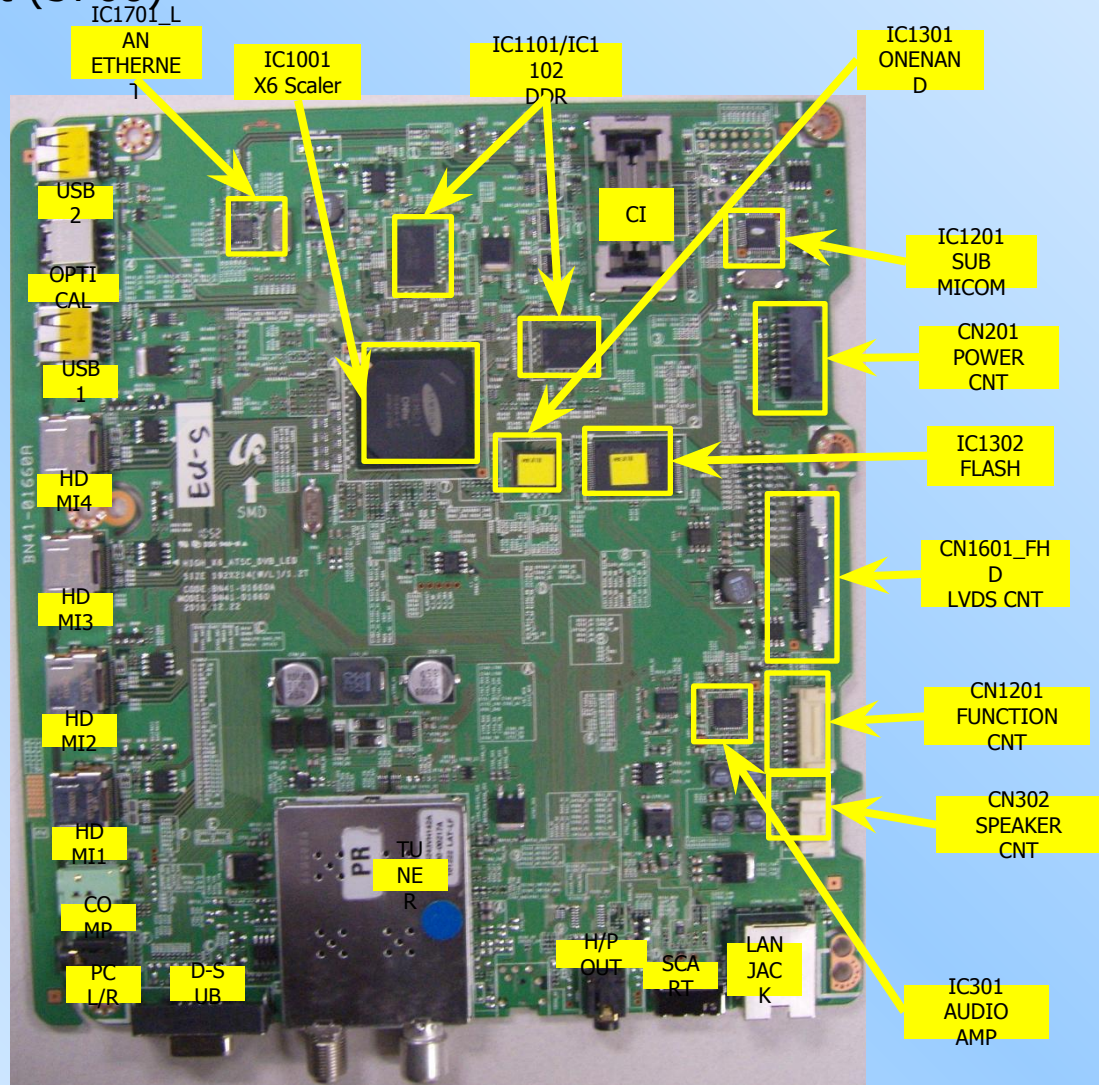

II. Specification

Spec. Comparison

Model		UC5	UD5P / UD5R
Design			
Set	Size(with stand)	30.9 x 9.4 x 21.6 inches (32") 35.7 x 10.0 x 24.4 inches (37") 38.3 x 10.0 x 24.4 inches (40") 43.6 x 10.8 x 28.8 inches (46")	30.2 x 9.4 x 20.9 inches (32") 35.1 x 10.0 x 23.7 inches (37") 37.6 x 10.0 x 25.1 inches (40") 43.0 x 10.8 x 28.1 inches (46")
Panel	Size	Diagonal 32"/37"/40"/46"	Diagonal 32"/37"/40"/46"
	Resolution	1920 x 1080	1920 x 1080
	Hz	50/60	50/60
	Viewing angle	H : 178 V : 178	H : 178 V : 178
Color System		PAL	PAL
Tuner		1	1
Function	Contrast (cd/m ²)	450	300
	CR (Dynamic)	High Contrast	High Contrast
	Enhancer	HyperReal Engine	HyperReal Engine
Back light unit		LED	LED
Additional Function		Media Play	Media Play
		AllShare	AllShare
		Internet TV (UD5R only)	
Power Consumption		110W/120W/130W/130W	80W/90W/100W/150W

IV. Layout

Wiring Diagram 32"/37"/40"/46"

IV. Layout

Main Board Layout (5500)

IV. Layout

Main Board Layout (5700)

IV. Layout

Main Board Layout (5000)