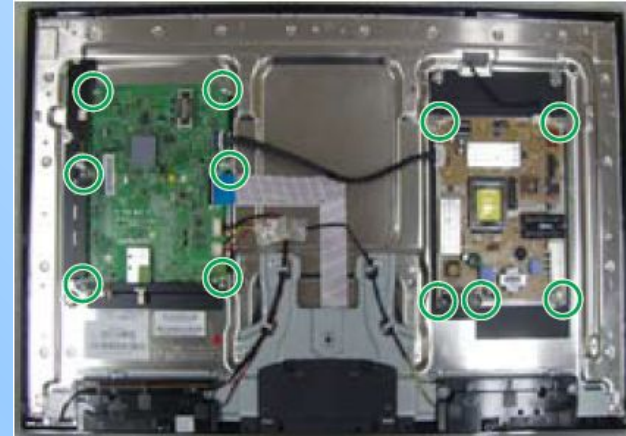

6003-001782

6001-002671
(Machine)

V. Disassembly

4. Remove the left and right speaker.
5. Remove the cables and screws from SMPS, Main board. (M3XL6)

6001-002653
(Machine)

5. Remove the screws from Bracket stand link. (M3XL6, M4XL12)
6. Lift up the Bracket stand link and panel.

6001-002653
(Machine)

6003-001782

VI. Key Feature

All Share (For D5000/D5500 Series)

- Retailer 向 In-Home Total Solution

Supporting The Total End to End Solution for using Home Digital Media

- Product Connection : By using "Samsung Wired/Wireless AP", we support "Zero Config WiFi Connection between Samsung Products (**One foot Connection**)"
- Contents Making : Making picture and movie by Samsung HHP, Camera, Camcorder
- Contents Saving : Saving Contents automatically to Samsung BD-HDD, PC by **Auto Back Up**
- Contents Control : Selecting and Operating Saving Contents by Samsung Premium Remocon , HHP, Tab.
- Contents Playing : Playing Contents at the Samsung TV and Total Searching the Contents