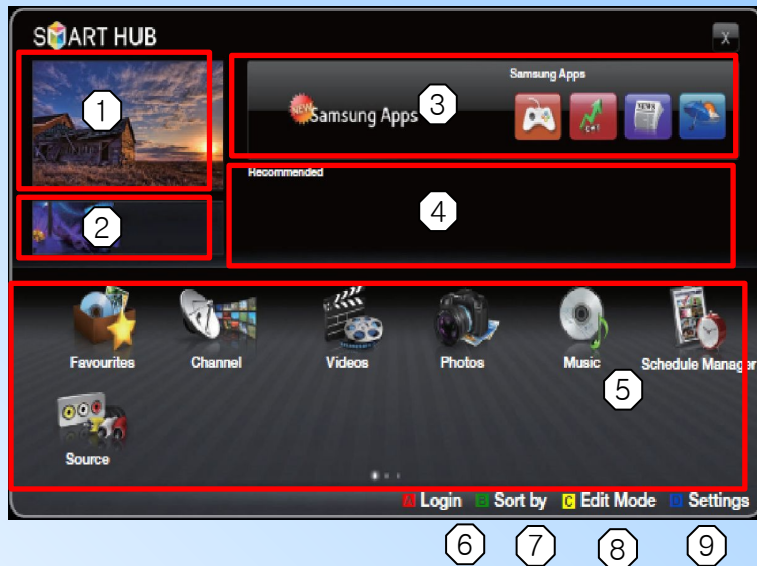

detail

- It's all integrated to guide you to easier and diverse entertainment choices
- Control your entertainment life with easy and simple user friendly UI
- Access to diverse Apps that are adding up every day
- Customize your TV, by App grouping & sorting to your taste

VI. Key Feature

Smart Hub (For Internet@TV D5500 Series)

How to use the Smart Hub

Press the SMART HUB button to select Watch TV, Media play, Source. Each screen will be displayed.

Screen Display

1. TV Screen: Displays the current channel.
2. Information: Displays notices, new applications, and advertisements brought to you by Samsung product introductions.
3. Application service: You can experience various service by Provided samsung for internet.
4. Recommended Applications: Displays the recommended service by Samsung. You are not able to add or delete a service in this list.
5. Installed Applications list: Displays the installed applications in the TV.
 - Default Applications List : Favourite, Channel, Guide, Media play, Source, Schedule Manager
6. a Red (Login): To log in to Smart Hub.
7. b Green (Sort by): To sort the applications by category.
8. c Yellow (Edit Mode): You can edit the applications (such as move, making folder).
9. d Blue (Settings): Edit and configure applications and Smart Hub settings.