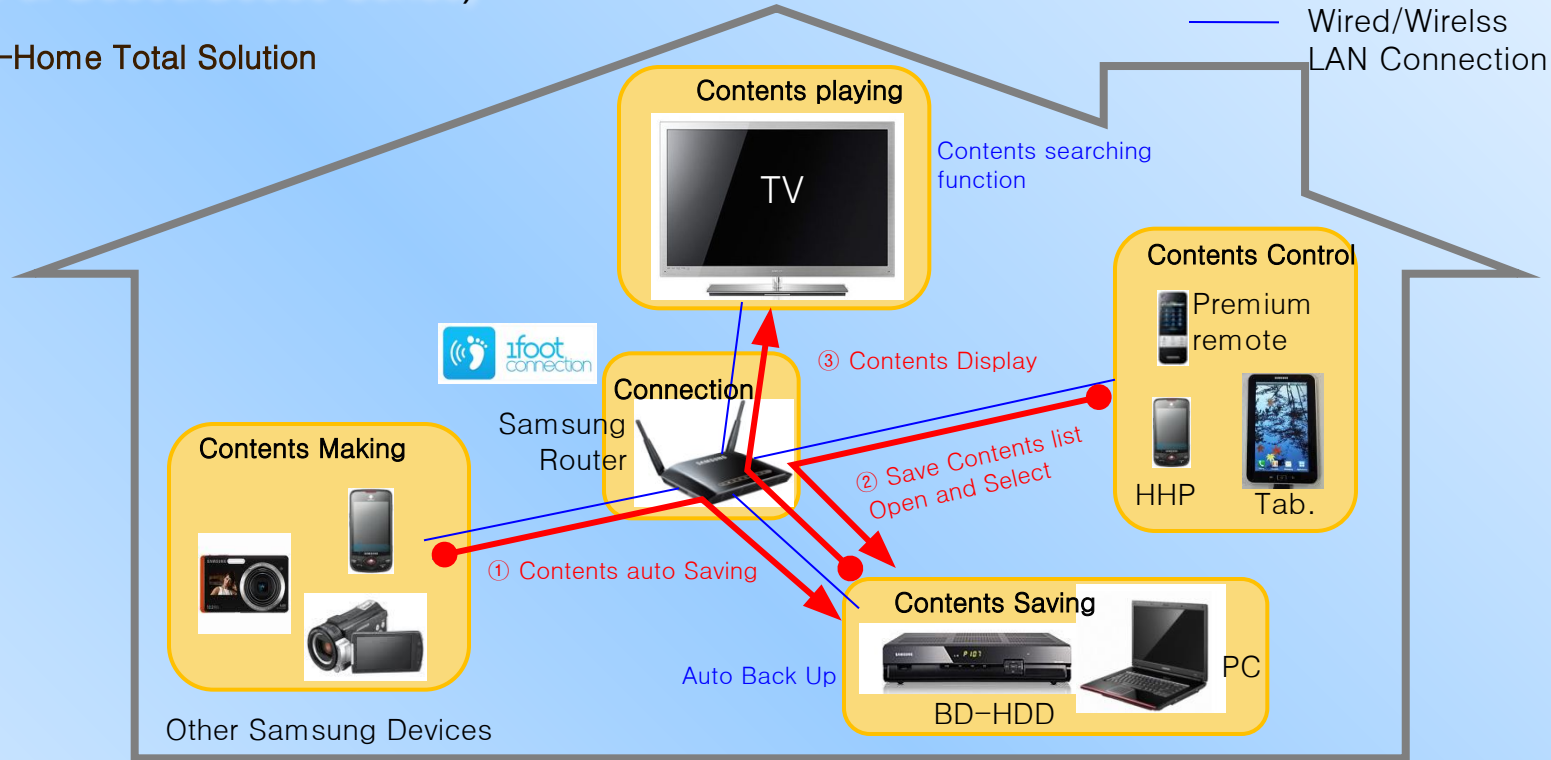

6001-002653
(Machine)

6003-001782

VI. Key Feature

All Share (For D5000/D5500 Series)

- Retailer 向 In-Home Total Solution

Supporting The Total End to End Solution for using Home Digital Media

- Product Connection : By using "Samsung Wired/Wireless AP", we support "Zero Config WiFi Connection between Samsung Products (**One foot Connection**)"
- Contents Making : Making picture and movie by Samsung HHP, Camera, Camcorder
- Contents Saving : Saving Contents automatically to Samsung BD-HDD, PC by **Auto Back Up**
- Contents Control : Selecting and Operating Saving Contents by Samsung Premium Remocon , HHP, Tab.
- Contents Playing : Playing Contents at the Samsung TV and Total Searching the Contents

VI. Key Feature

All Share (Message / Media)

Message

Message : one of the function of AllShare™, checking the call from the cell phone, SMS information, schedule booked on mobile phone

Media

One of the function of AllShare™, showing videos, pictures, MP3 files of cell phone on TV by controlling the cell phone.

VI. Key Feature

One Foot Connection

Connect Samsung AP and Samsung Products by closed position automatically

VD事 TV Total Search Contents Function

- Support the “Total Search Cotents” in the Allshare devices