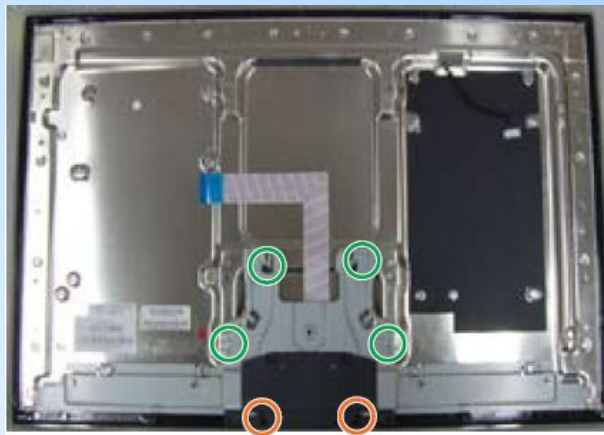

6003-001782

6001-002671
(Machine)

V. Disassembly

4. Remove the left and right speaker.
5. Remove the cables and screws from SMPS, Main board. (M3XL6)

6001-002653
(Machine)

5. Remove the screws from Bracket stand link. (M3XL6, M4XL12)
6. Lift up the Bracket stand link and panel.