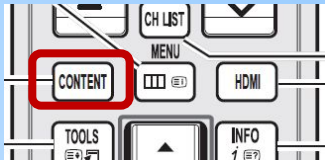

VI. Key Feature

Content Home (For D5000 Series)

Press the CONTENT button to select Watch TV, My Downloads, AllShare, Source. Each screen will be displayed.

Watch TV

- Guide
- Schedule Manager
- Channel List
- Channel Manager