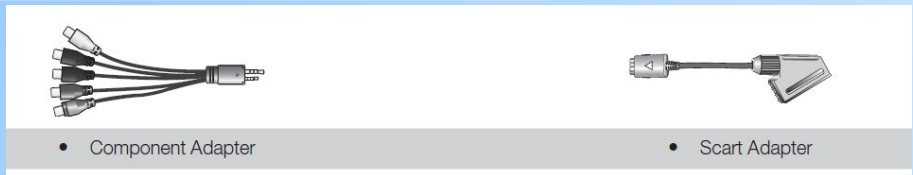

III. Front/Rear View

Rear

- BN68-03298B-00
- USB 2
- DIGITAL AUDIO OUT (OPTICAL)
- USB 1 (HDD)
- HDMI IN
- 4
- 3
- 2
- 1 (DVI)

※ Adaptors are used to connect each inputs

5000/5500

5700

IV. Layout

Layout