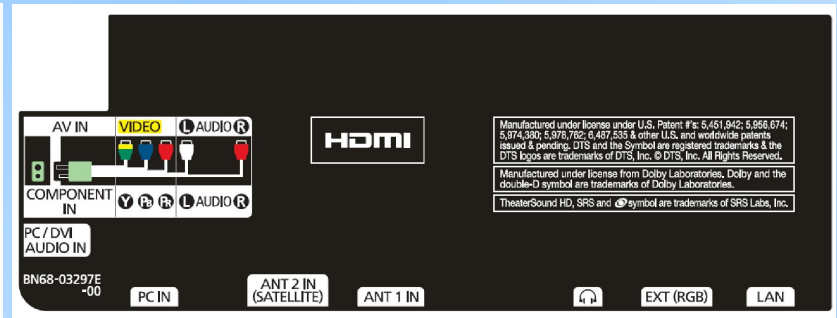

5000/5500

5700