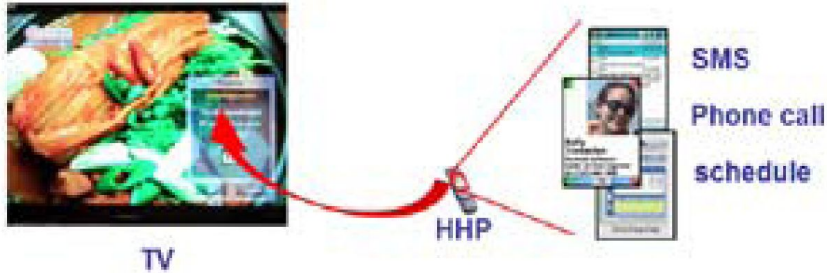

VI. Key Feature

All Share (Message / Media)

Message

Message : one of the function of AllShare™, checking the call from the cell phone, SMS information, schedule booked on mobile phone