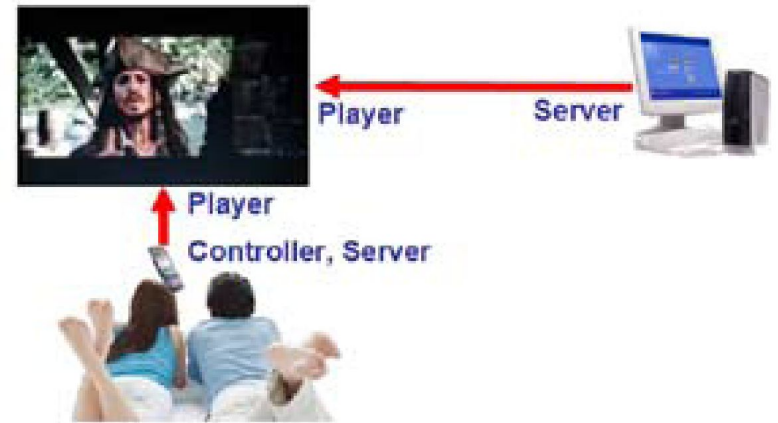

6001-002653
(Machine)

6003-001782

VI. Key Feature

All Share (For D5000/D5500 Series)

- Retailer 向 In-Home Total Solution

Supporting The Total End to End Solution for using Home Digital Media

- Product Connection : By using "Samsung Wired/Wireless AP", we support "Zero Config WiFi Connection between Samsung Products (**One foot Connection**)"
- Contents Making : Making picture and movie by Samsung HHP, Camera, Camcorder
- Contents Saving : Saving Contents automatically to Samsung BD-HDD, PC by **Auto Back Up**
- Contents Control : Selecting and Operating Saving Contents by Samsung Premium Remocon , HHP, Tab.
- Contents Playing : Playing Contents at the Samsung TV and Total Searching the Contents

VI. Key Feature

All Share (Message / Media)

Message

Message : one of the function of AllShare™, checking the call from the cell phone, SMS information, schedule booked on mobile phone

Media

One of the function of AllShare™, showing videos, pictures, MP3 files of cell phone on TV by controlling the cell phone.

VI. Key Feature

One Foot Connection

Connect Samsung AP and Samsung Products by closed position automatically

VD事 TV Total Search Contents Function

- Support the “Total Search Cotents” in the Allshare devices