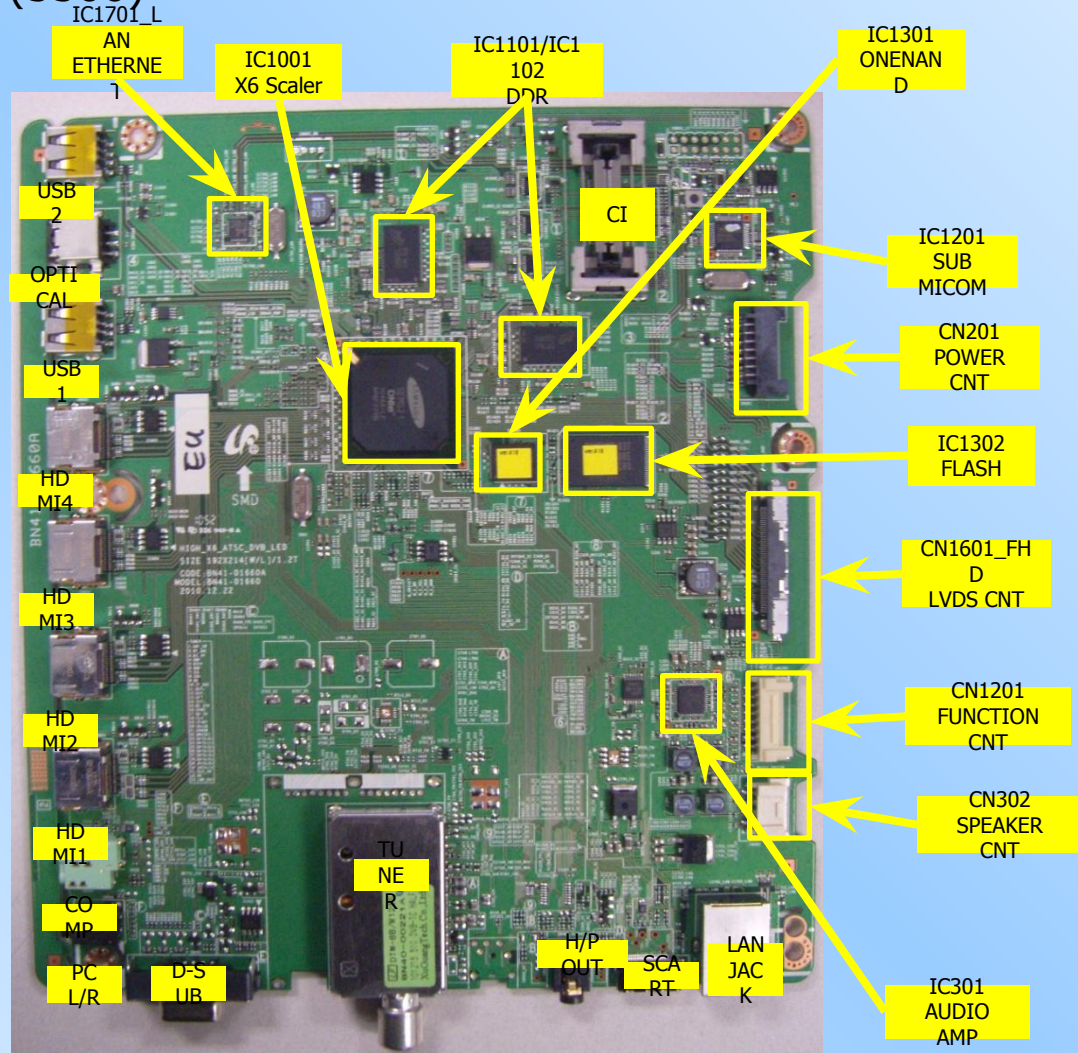

II. Specification

Spec. Comparison

Model		UC5	UD5P / UD5R
Design			
Set	Size(with stand)	30.9 x 9.4 x 21.6 inches (32") 35.7 x 10.0 x 24.4 inches (37") 38.3 x 10.0 x 24.4 inches (40") 43.6 x 10.8 x 28.8 inches (46")	30.2 x 9.4 x 20.9 inches (32") 35.1 x 10.0 x 23.7 inches (37") 37.6 x 10.0 x 25.1 inches (40") 43.0 x 10.8 x 28.1 inches (46")
Panel	Size	Diagonal 32"/37"/40"/46"	Diagonal 32"/37"/40"/46"
	Resolution	1920 x 1080	1920 x 1080
	Hz	50/60	50/60
	Viewing angle	H : 178 V : 178	H : 178 V : 178
Color System		PAL	PAL
Tuner		1	1
Function	Contrast (cd/m ²)	450	300
	CR (Dynamic)	High Contrast	High Contrast
	Enhancer	HyperReal Engine	HyperReal Engine
Back light unit		LED	LED
Additional Function		Media Play	Media Play
		AllShare	AllShare
		Internet TV (UD5R only)	
Power Consumption		110W/120W/130W/130W	80W/90W/100W/150W

IV. Layout

Wiring Diagram 32"/37"/40"/46"

IV. Layout

Main Board Layout (5500)

IV. Layout

Main Board Layout (5700)

IV. Layout

Main Board Layout (5000)