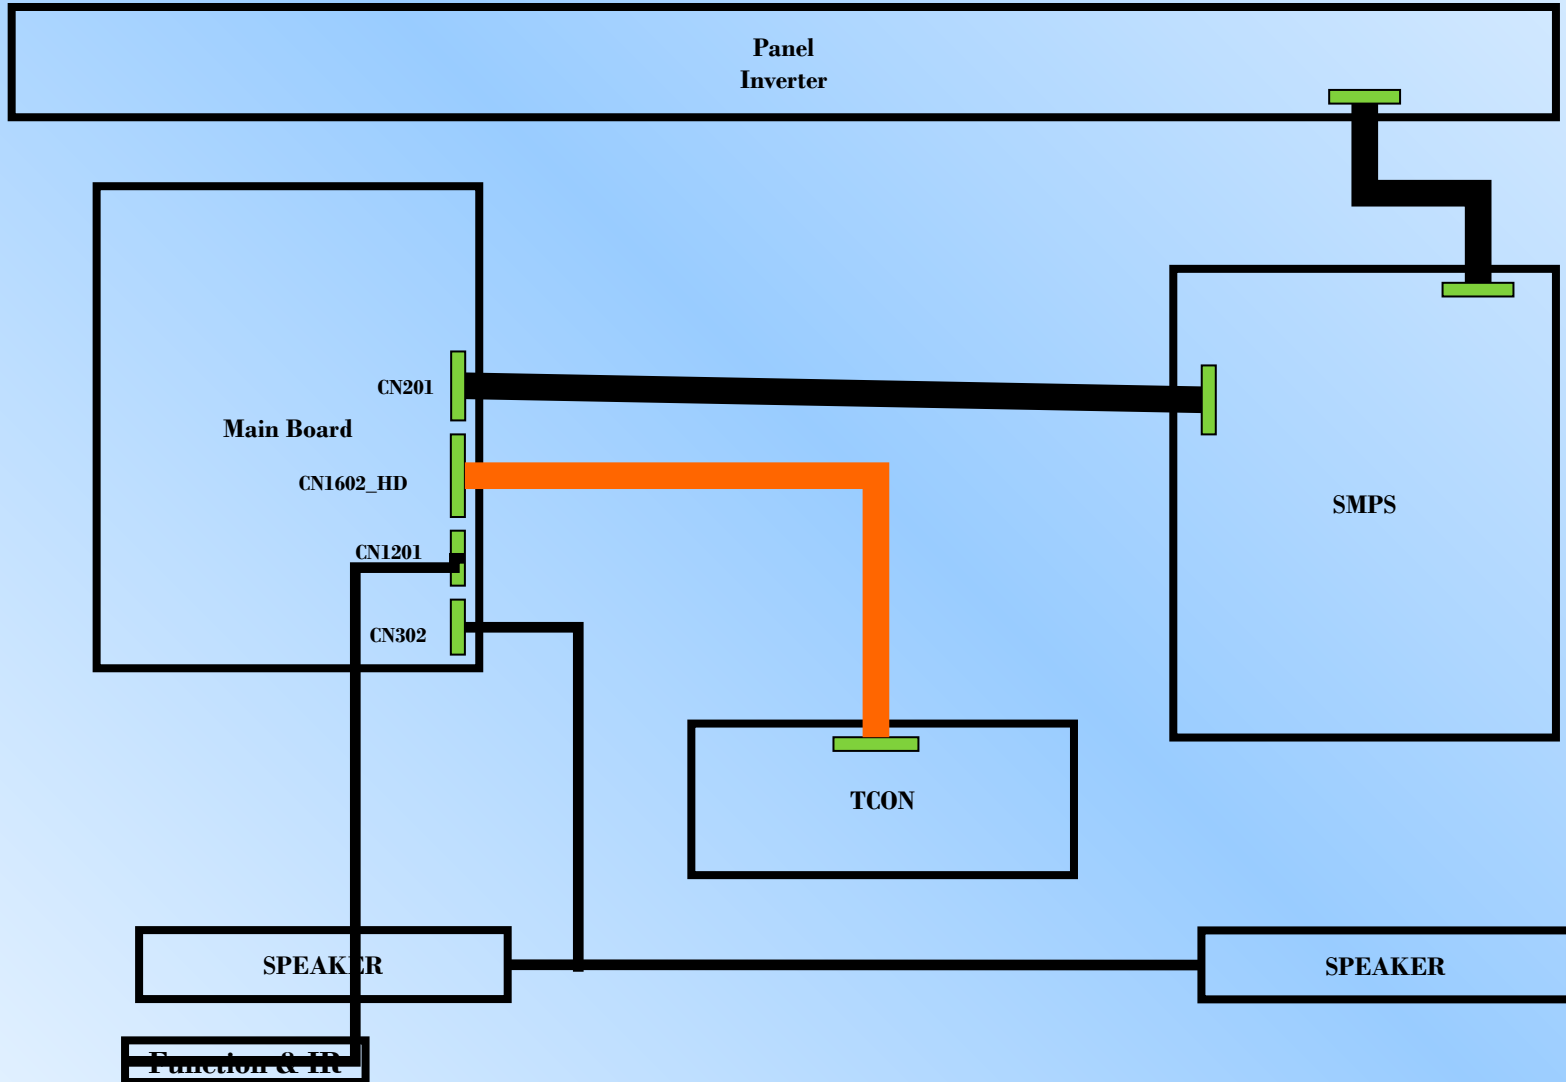

IV. Layout

Wiring Diagram 32"/37"/40"/46"