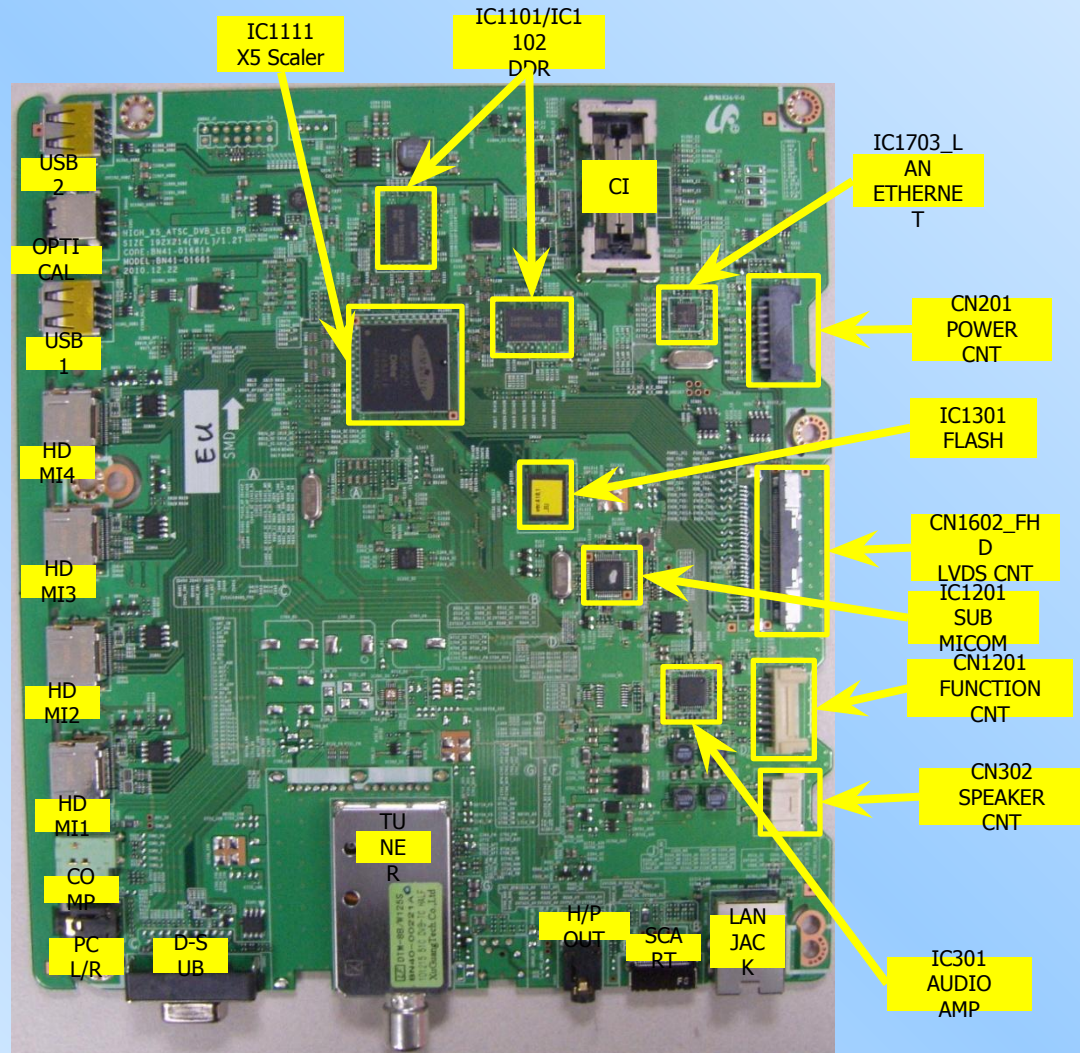

II. Specification

Spec. Comparison

Model		UC5	UD5P / UD5R
Design			
Set	Size(with stand)	30.9 x 9.4 x 21.6 inches (32") 35.7 x 10.0 x 24.4 inches (37") 38.3 x 10.0 x 24.4 inches (40") 43.6 x 10.8 x 28.8 inches (46")	30.2 x 9.4 x 20.9 inches (32") 35.1 x 10.0 x 23.7 inches (37") 37.6 x 10.0 x 25.1 inches (40") 43.0 x 10.8 x 28.1 inches (46")
Panel	Size	Diagonal 32"/37"/40"/46"	Diagonal 32"/37"/40"/46"
	Resolution	1920 x 1080	1920 x 1080
	Hz	50/60	50/60
	Viewing angle	H : 178 V : 178	H : 178 V : 178
Color System		PAL	PAL
Tuner		1	1
Function	Contrast (cd/m ²)	450	300
	CR (Dynamic)	High Contrast	High Contrast
	Enhancer	HyperReal Engine	HyperReal Engine
Back light unit		LED	LED
Additional Function		Media Play	Media Play
		AllShare	AllShare
		Internet TV (UD5R only)	
Power Consumption		110W/120W/130W/130W	80W/90W/100W/150W

IV. Layout

Wiring Diagram 32"/37"/40"/46"

IV. Layout

Main Board Layout (5500)

IV. Layout

Main Board Layout (5700)

IV. Layout

Main Board Layout (5000)