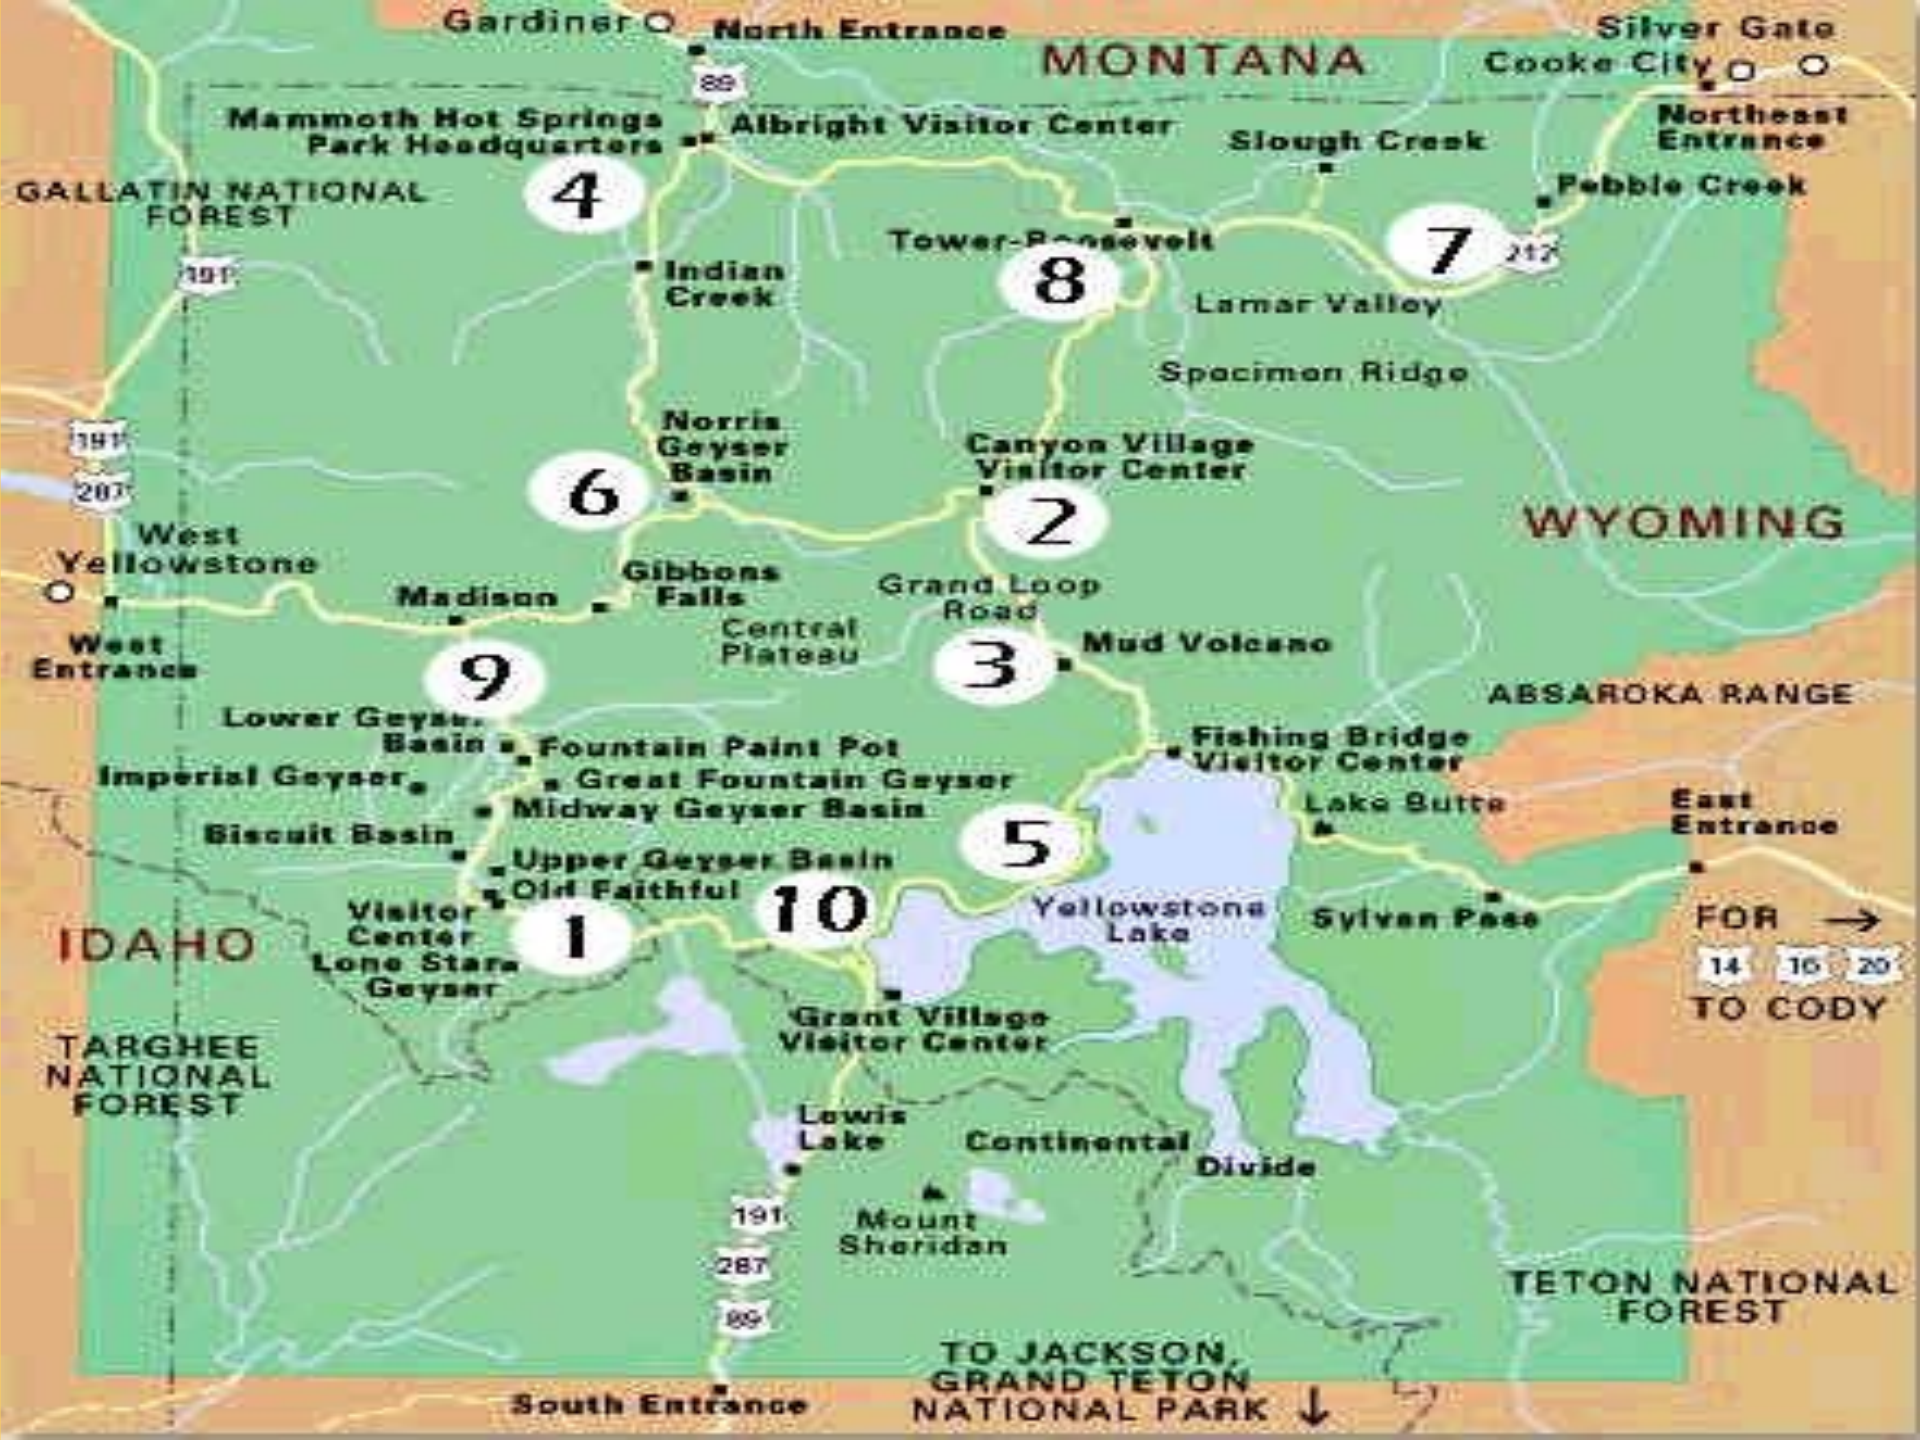

*Poster for Yellowstone National Park,
Wyoming/Montana, USA*

Gardiner North Entrance

MONTANA

Silver Gate Cooke City Northeast Entrance

Mammoth Hot Springs Park Headquarters

Albright Visitor Center

Slough Creek

Pebble Creek

GALLATIN NATIONAL FOREST

4

Tower-Roosevelt

8

7

Indian Creek

Lamar Valley

5

Biscuit Basin

Upper Geyser Basin

Old Faithful

10

Yellowstone Lake

Sylvan Pass

FOR →
14 16 20
TO CODY

Mount Sheridan

TETON NATIONAL FOREST

South Entrance

TO JACKSON, GRAND TETON NATIONAL PARK ↓

*Old Faithful Geyser
erupts approximately every 91 minutes.*

*The northeastern part of Yellowstone Caldera, with the
Yellowstone River flowing through Hayden Valley*