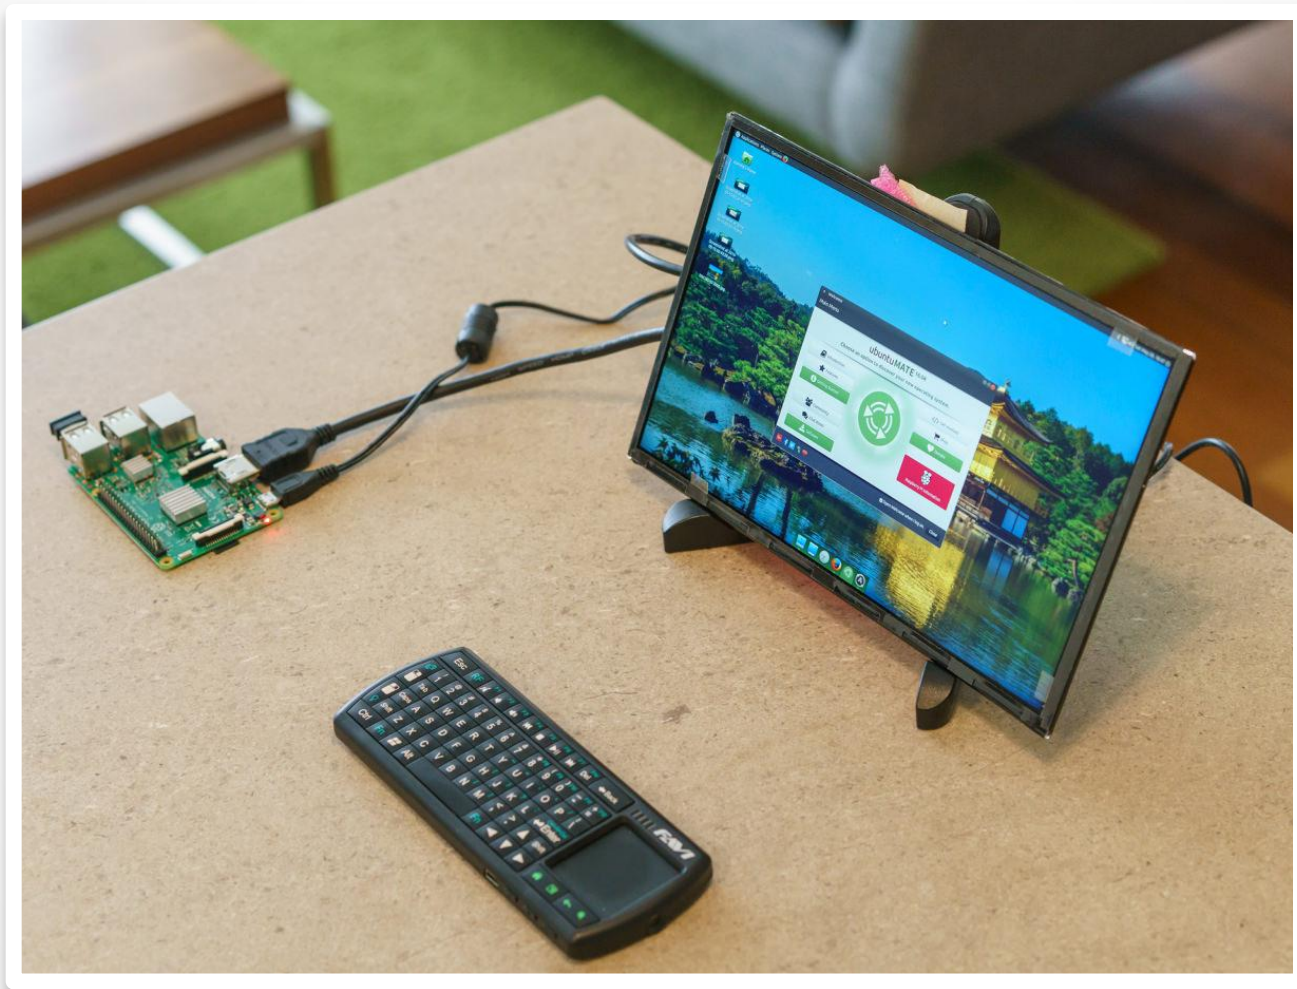

The screenshot shows a video player interface for the movie 'Время первых' (Time of the First). The video is playing a scene featuring a cosmonaut in a white spacesuit with 'СССР' (USSR) on the helmet. The player includes standard controls like play/pause, volume, and a progress bar. Below the video, there is a title 'Время первых смотреть онлайн' and buttons for 'Смотреть позже' and 'Написать рецензию'. The system tray at the bottom shows the time as 13:03 and various system icons.

Смартфон

Монитор компьютера

Клавиатура. Мышь.

Телевизор

Аудиосистема