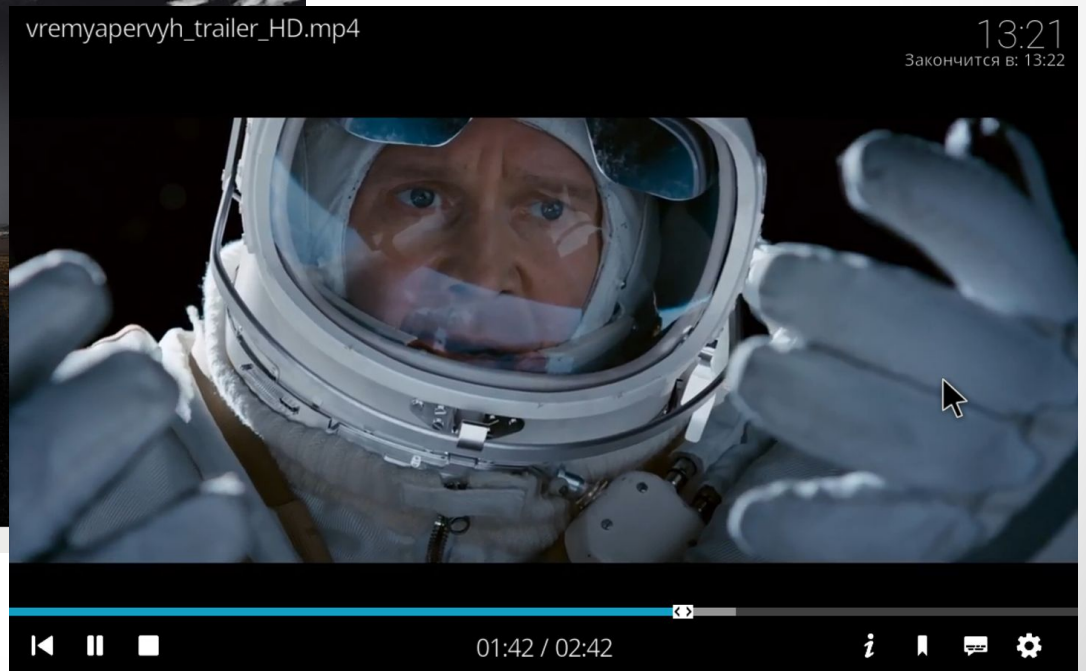

Мультимедиа

Установлены программы для воспроизведение видео и аудио файлов