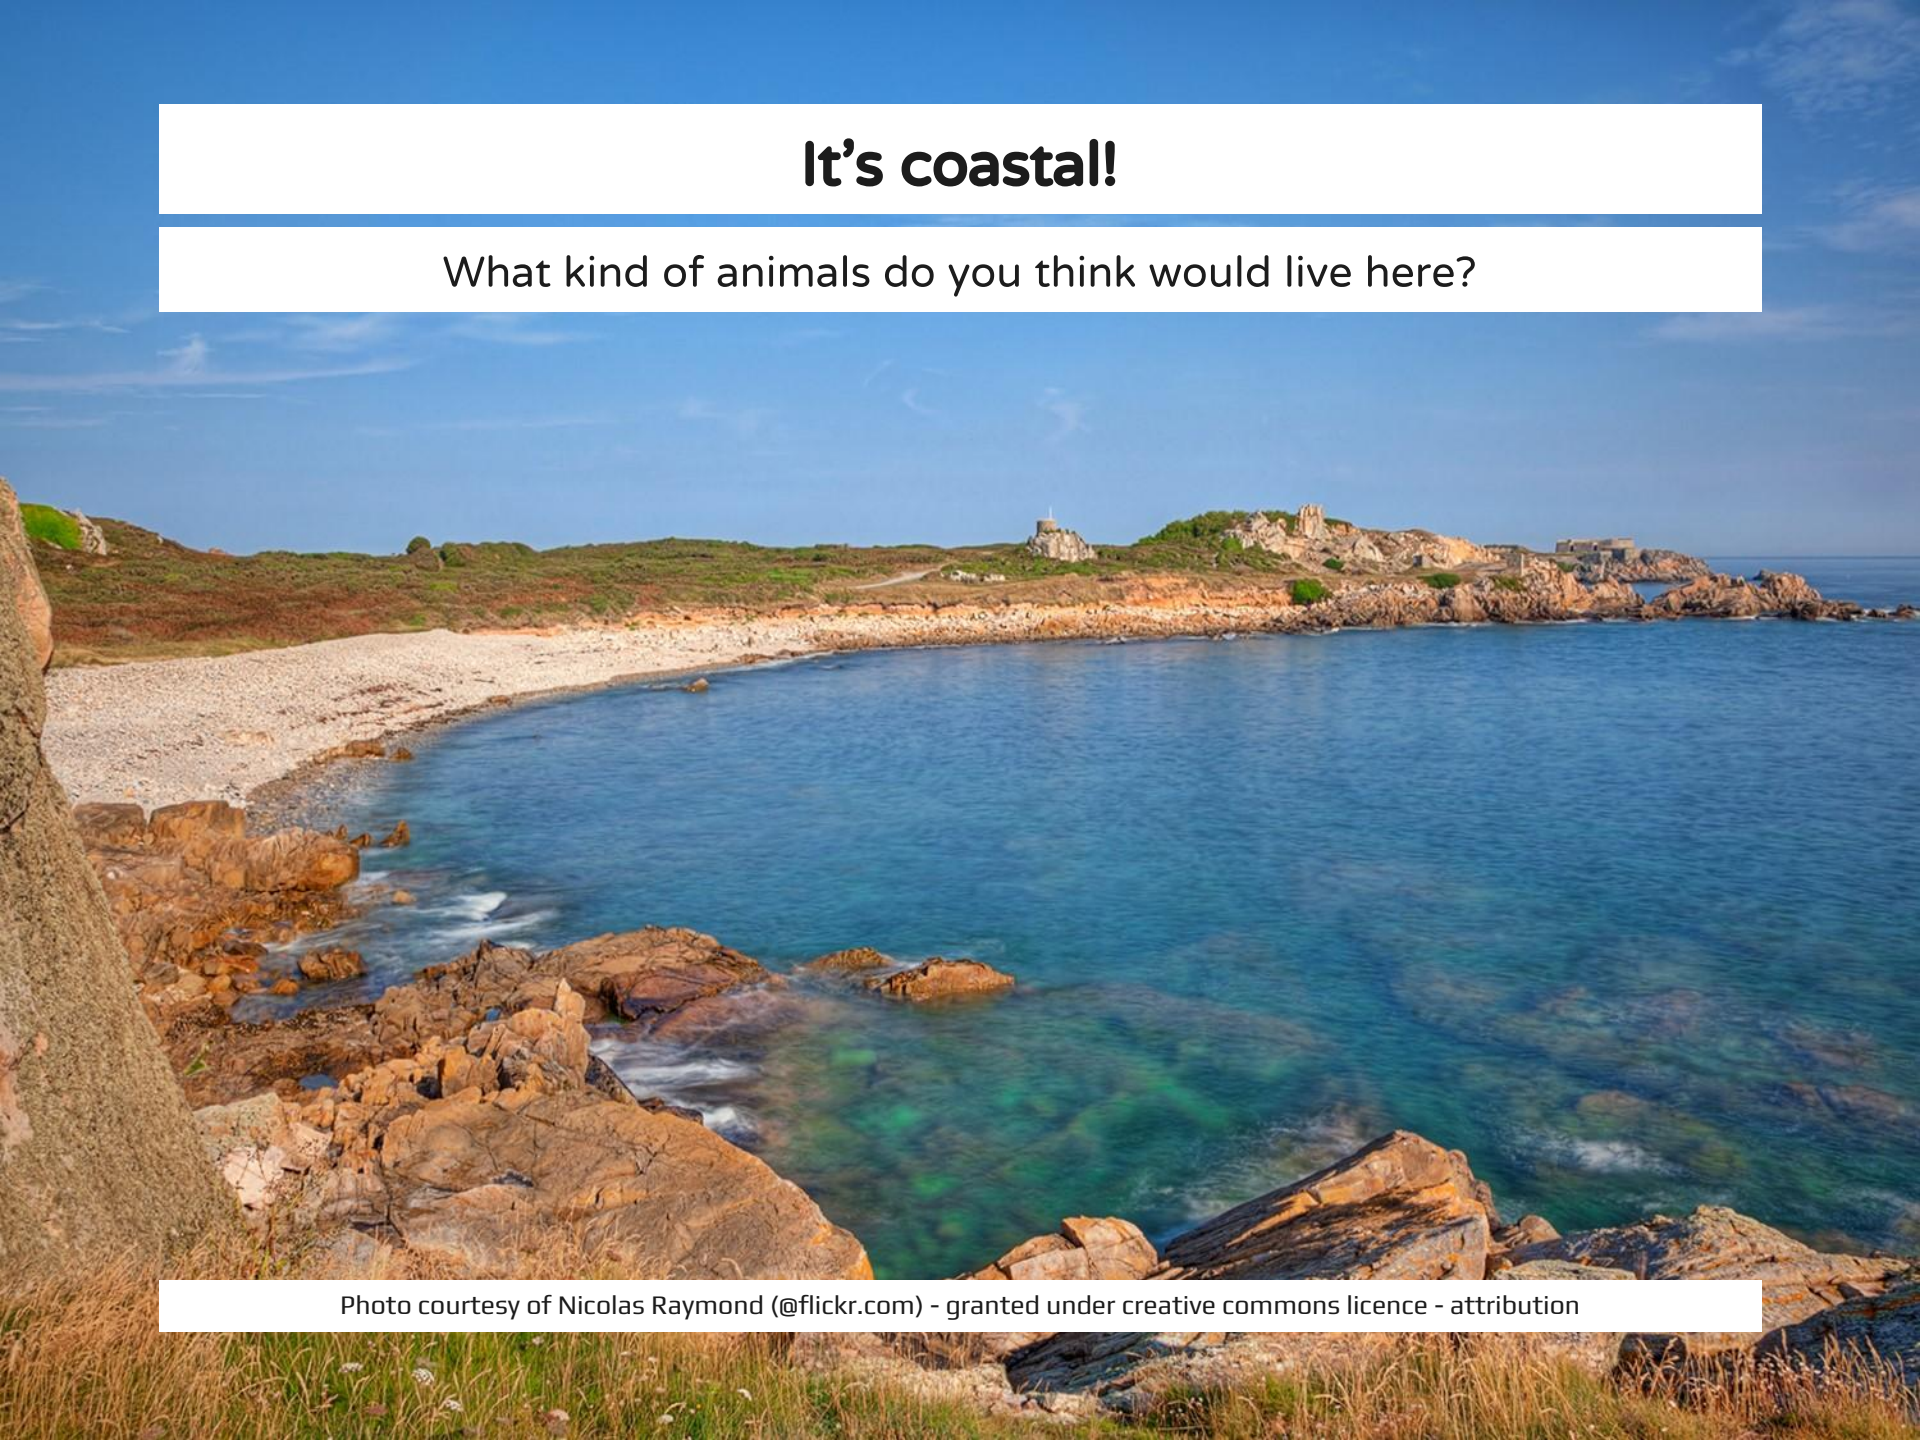

Photo courtesy of Julie Kendall (@flickr.com) - granted under creative commons licence - attribution

What type of habitat is this?

It's desert!

What kind of animals do you think would live here?

Photo courtesy of Marina (@flickr.com) - granted under creative commons licence - attribution

What type of habitat is this?

It's coastal!

What kind of animals do you think would live here?

Photo courtesy of Nicolas Raymond (@flickr.com) - granted under creative commons licence - attribution

What type of habitat is this?

It's the ocean!

What kind of animals do you think would live here?

Photo courtesy of Rud Glazen (@flickr.com) - granted under creative commons licence - attribution

What type of habitat is this?

A vibrant photograph of a tropical rainforest. The scene is filled with tall, slender trees and a dense canopy of green leaves. Sunlight filters through the branches, creating a dappled light effect on the forest floor. In the foreground, large, dark green ferns are prominent. The overall atmosphere is one of a rich, biodiverse ecosystem.

It's rainforest!

What kind of animals do you think would live here?

Photo courtesy of WanderingSolesPhotography (@flickr.com) - granted under creative commons licence - attribution