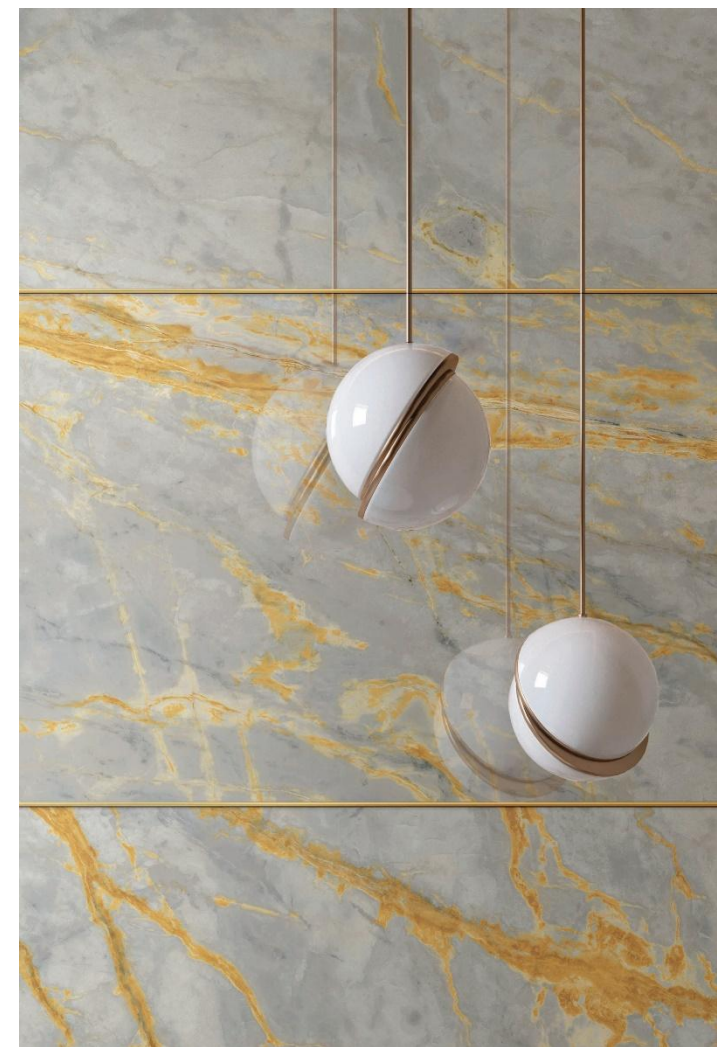

SIGNORIA

A COLORFUL LUXURY EXPERIENCE

ABK

EMOZIONI IN SUPERFICIE

SIGNORIA

Main features of this new collection :

-A careful selection of marble slabs, both of Italian and exotic origin.

-The presence of semi-precious items.

-Color as a distinctive element that identifies most of the marbles.

ABK

EMOZIONI IN SUPERFICIE

SIGNORIA

Calacatta Vena Oro

Roma Imperiale

Port Gold

Lilac Grey

EMOZIONI IN SUPERFICIE

Calacatta Vena Oro

Lilac Grey

Grigio Siena

ABK

EMOZIONI IN SUPERFICIE

Roma Imperiale

ABK

EMOZIONI IN SUPERFICIE

Port Gold

Labradorite

SIGNORIA

A COLORFUL LUXURY EXPERIENCE

ABK

EMOZIONI IN SUPERFICIE