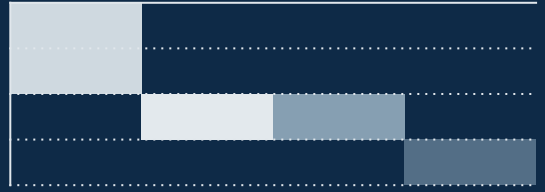

# ...and our sets of editable icons

You can resize these icons without losing quality.

You can change the stroke and fill color; just select the icon and click on the paint bucket/pen.

In Google Slides, you can also use [Flaticon's extension](#), allowing you to customize and add even more icons.