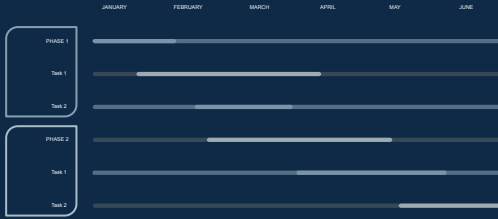

# ...and our sets of editable icons

You can resize these icons without losing quality.

You can change the stroke and fill color; just select the icon and click on the paint bucket/pen.

In Google Slides, you can also use [Flaticon's extension](#), allowing you to customize and add even more icons.