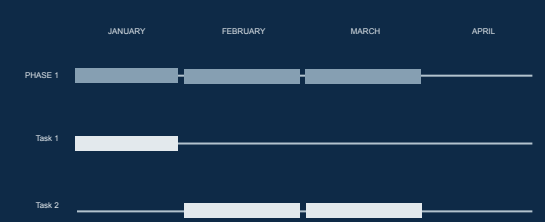

# ...and our sets of editable icons

You can resize these icons without losing quality.

You can change the stroke and fill color; just select the icon and click on the paint bucket/pen.

In Google Slides, you can also use [Flaticon's extension](#), allowing you to customize and add even more icons.