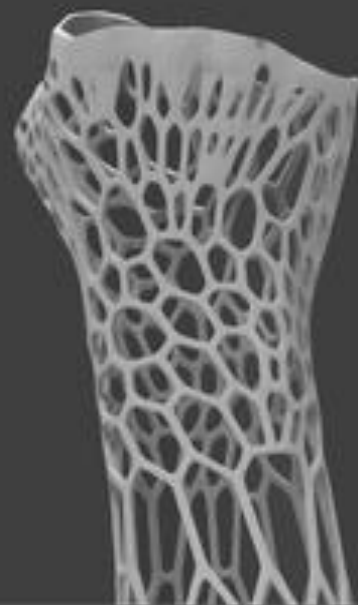

# Шина Карасахина

# Procedure

X-RAY

Limb is X-Rayed in order to identify the break and its exact position.

3D SCAN

Arm is 3D scanned in order to define the exact dimension of the limb.

3D PRINT

Dimensions and data are fed into the computer. Cast is generated with optimal support for vulnerable areas and to the exact limb size for a snug fit.