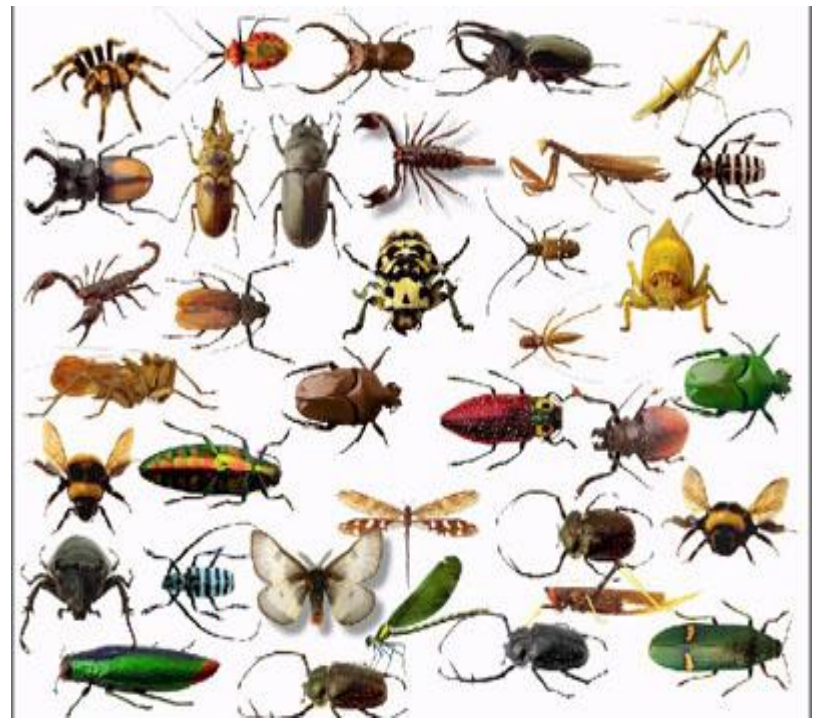

www.shutterstock.com - 133075067

Class: Insecta

Phylum Arthropoda

Main features of the class Insecta (Insects)

1. Mainly terrestrial.
2. Well-defined head, thorax and abdomen.
3. One pair of antennae.

**Class : Hexapoda
(Insecta)**

```
graph TD; A([Class : Hexapoda (Insecta)]) --> B[Subclass: Apterygota]; A --> C[:Subclass Pterygota]; C --> D[Exopterygota]; C --> E[Endopterygota];
```

**Subclass:
Apterygota**

**:Subclass
Pterygota**

Sponging mouthparts

THANK YOU

The image features the words "THANK YOU" spelled out in large, 3D cookies on a dark, weathered wooden surface. The letters are decorated with alternating red and white horizontal stripes and light blue icing with white polka dots. Three white daisies with yellow centers are scattered around the cookies: one at the top right, one in the middle right, and one at the bottom left. The wooden background has a prominent grain and some small holes.