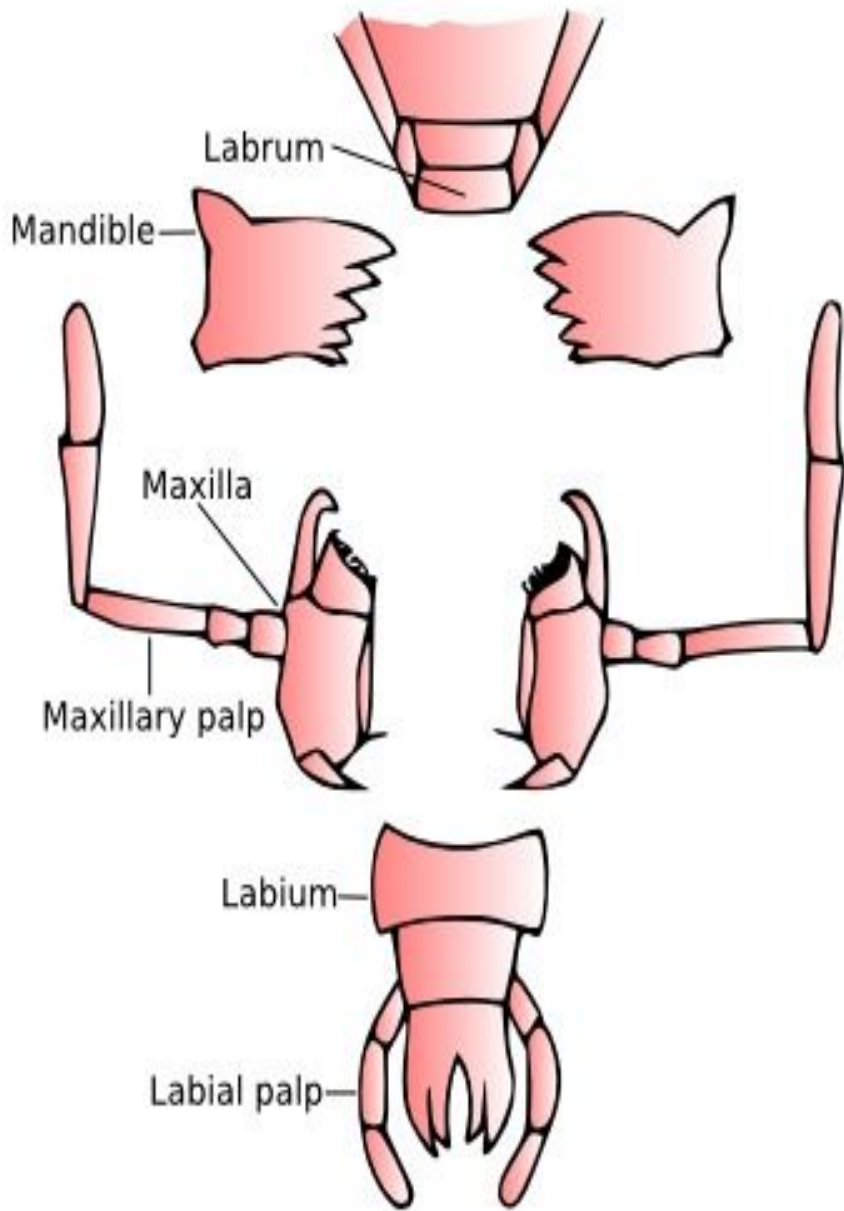

Exopterygota

Endopterygota

Exopterygota

```
graph TD; A[Exopterygota] --> B[Order Blattaria]; A --> C[Order Hemiptera]; A --> D[Order Anopleura]; B --> E["Ex: Periplaneta americana (American cockroach)"]; C --> F["Ex: Cimex lectularis (Bed bug)"]; D --> G["Ex: Pediculus humanus (lice)"];
```

:Order
Blattaria

Ex: *Periplaneta americana*
American)
(cockroach

:Order
Hemiptera

Ex: *Cimex lectularis*
(Bed bug)

:Order
Anopleura

Ex: *Pediculus humanus*
(lice)

(American cockroach)

Mouthparts

Life Cycle of Cockroach

(Bed bug)

male

female

nymph

(lice)

Endopterygota

```
graph TD; A[Endopterygota] --> B[":Order Siphonaptera"]; A --> C[":Order Diptera"]; B --> D["Ex: Pulex irritanis  
(Flea)"]; C --> E["Ex1: Mosquito  
Ex2: Musca domestica  
(House fly)"];
```