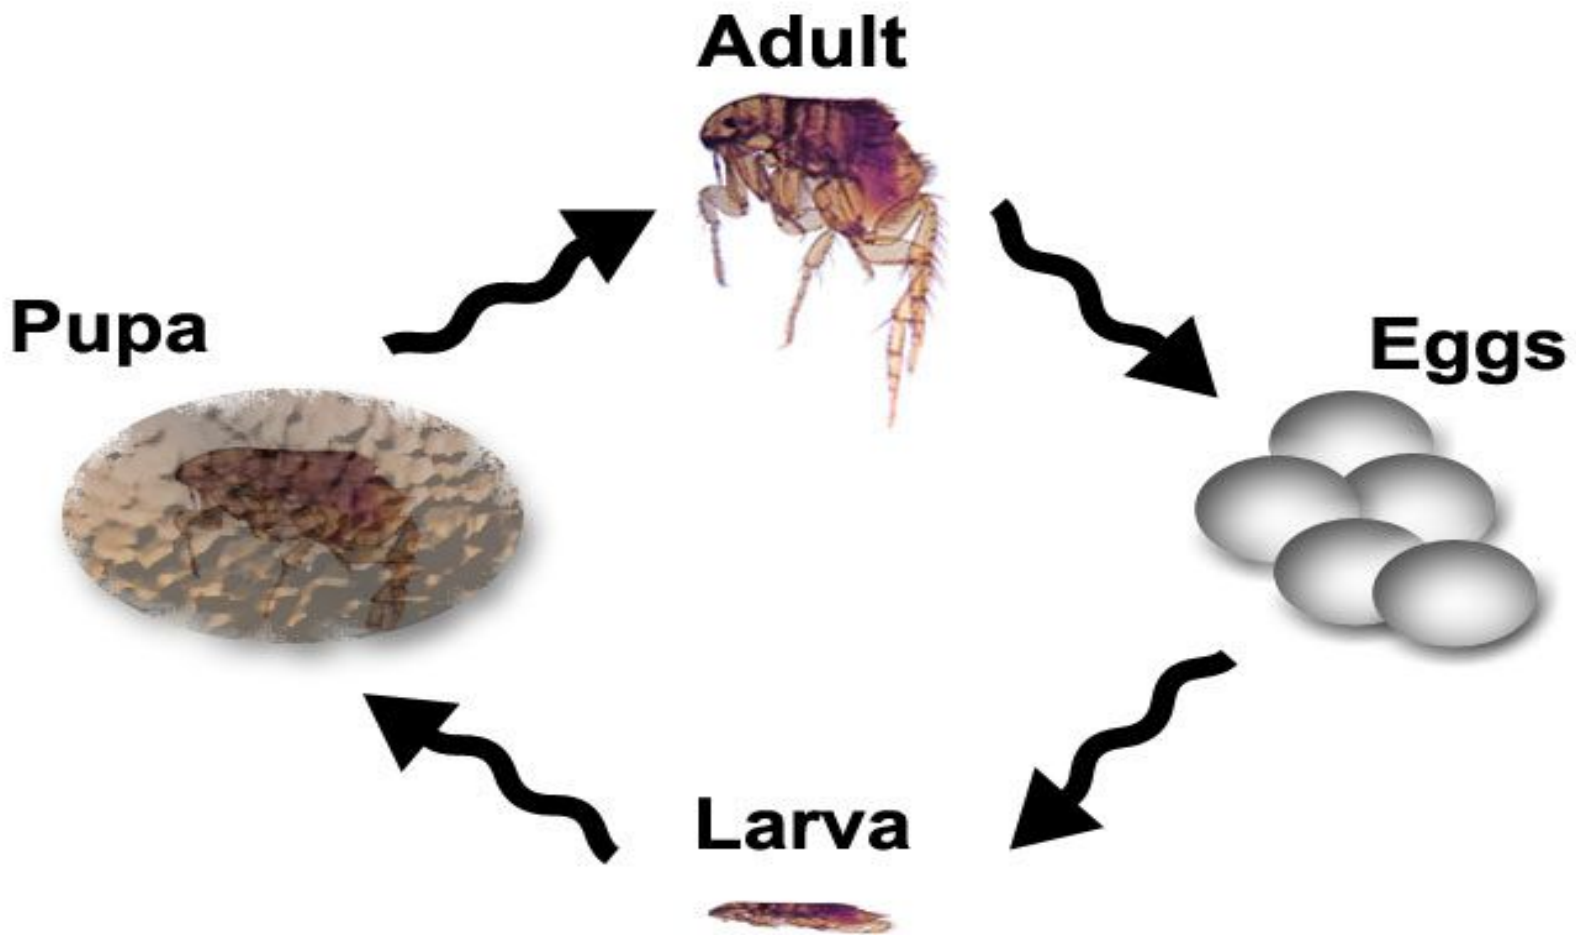

Life Cycle of Cockroach

(Bed bug)

male

female

nymph

(lice)

Endopterygota

```
graph TD; A[Endopterygota] --> B[":Order Siphonaptera"]; A --> C[":Order Diptera"]; B --> D["Ex: Pulex irritanis  
(Flea)"]; C --> E["Ex1: Mosquito  
Ex2: Musca domestica  
(House fly)"];
```

:Order
Siphonaptera

Ex: *Pulex irritanis*
(Flea)

:Order
Diptera

Ex1: Mosquito
Ex2: *Musca domestica*
(House fly)

(Flea)

Complete lifecycle of flea

(Mosquito)

(A) Male *Culux* (B) Female *Culex* (C) Male *Anopheles* (D) Female *Anopheles*

Adult

Anopheline (Anopheles)

Culicine (Aedes and Culex)

♀

♂

♀

♂

(House fly)