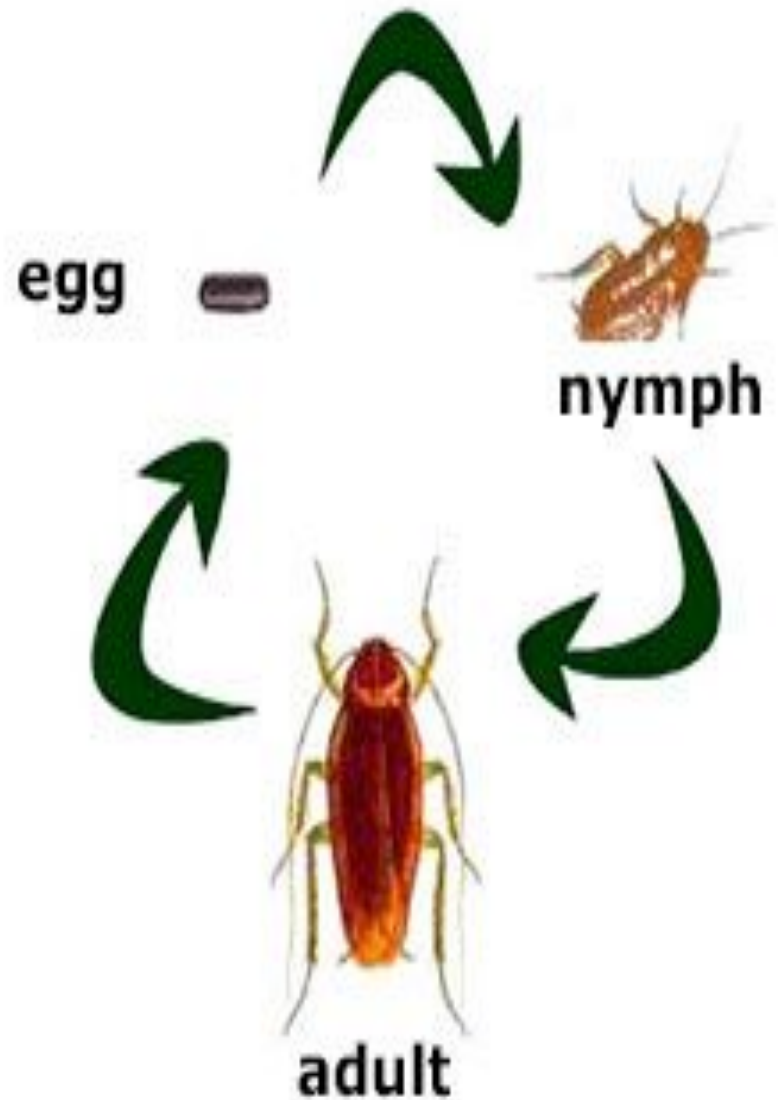

Exopterygota

Endopterygota

Exopterygota

```
graph TD; A[Exopterygota] --> B[Order Blattaria]; A --> C[Order Hemiptera]; A --> D[Order Anopleura]; B --> E["Ex: Periplaneta americana (American cockroach)"]; C --> F["Ex: Cimex lectularis (Bed bug)"]; D --> G["Ex: Pediculus humanus (lice)"];
```

:Order
Blattaria

Ex: *Periplaneta americana*
American)
(cockroach

:Order
Hemiptera

Ex: *Cimex lectularis*
(Bed bug)

:Order
Anopleura

Ex: *Pediculus humanus*
(lice)

(American cockroach)

Mouthparts

Life Cycle of Cockroach

(Bed bug)

male

female

nymph

(lice)

Endopterygota

```
graph TD; A[Endopterygota] --> B[":Order Siphonaptera"]; A --> C[":Order Diptera"]; B --> D["Ex: Pulex irritanis  
(Flea)"]; C --> E["Ex1: Mosquito  
Ex2: Musca domestica  
(House fly)"];
```