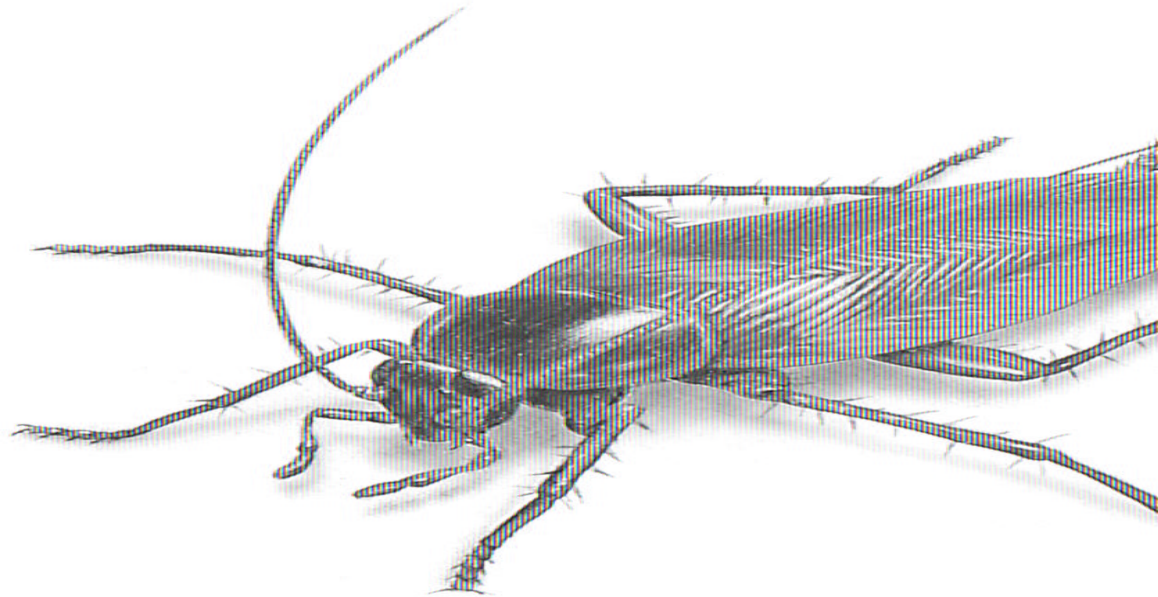

:Order
Blattaria

Ex: *Periplaneta americana*
American)
(cockroach

:Order
Hemiptera

Ex: *Cimex lectularis*
(Bed bug)

:Order
Anopleura

Ex: *Pediculus humanus*
(lice)

(American cockroach)

Mouthparts

Life Cycle of Cockroach

(Bed bug)

male

female

nymph

(lice)

Endopterygota

```
graph TD; A[Endopterygota] --> B[":Order Siphonaptera"]; A --> C[":Order Diptera"]; B --> D["Ex: Pulex irritanis  
(Flea)"]; C --> E["Ex1: Mosquito  
Ex2: Musca domestica  
(House fly)"];
```