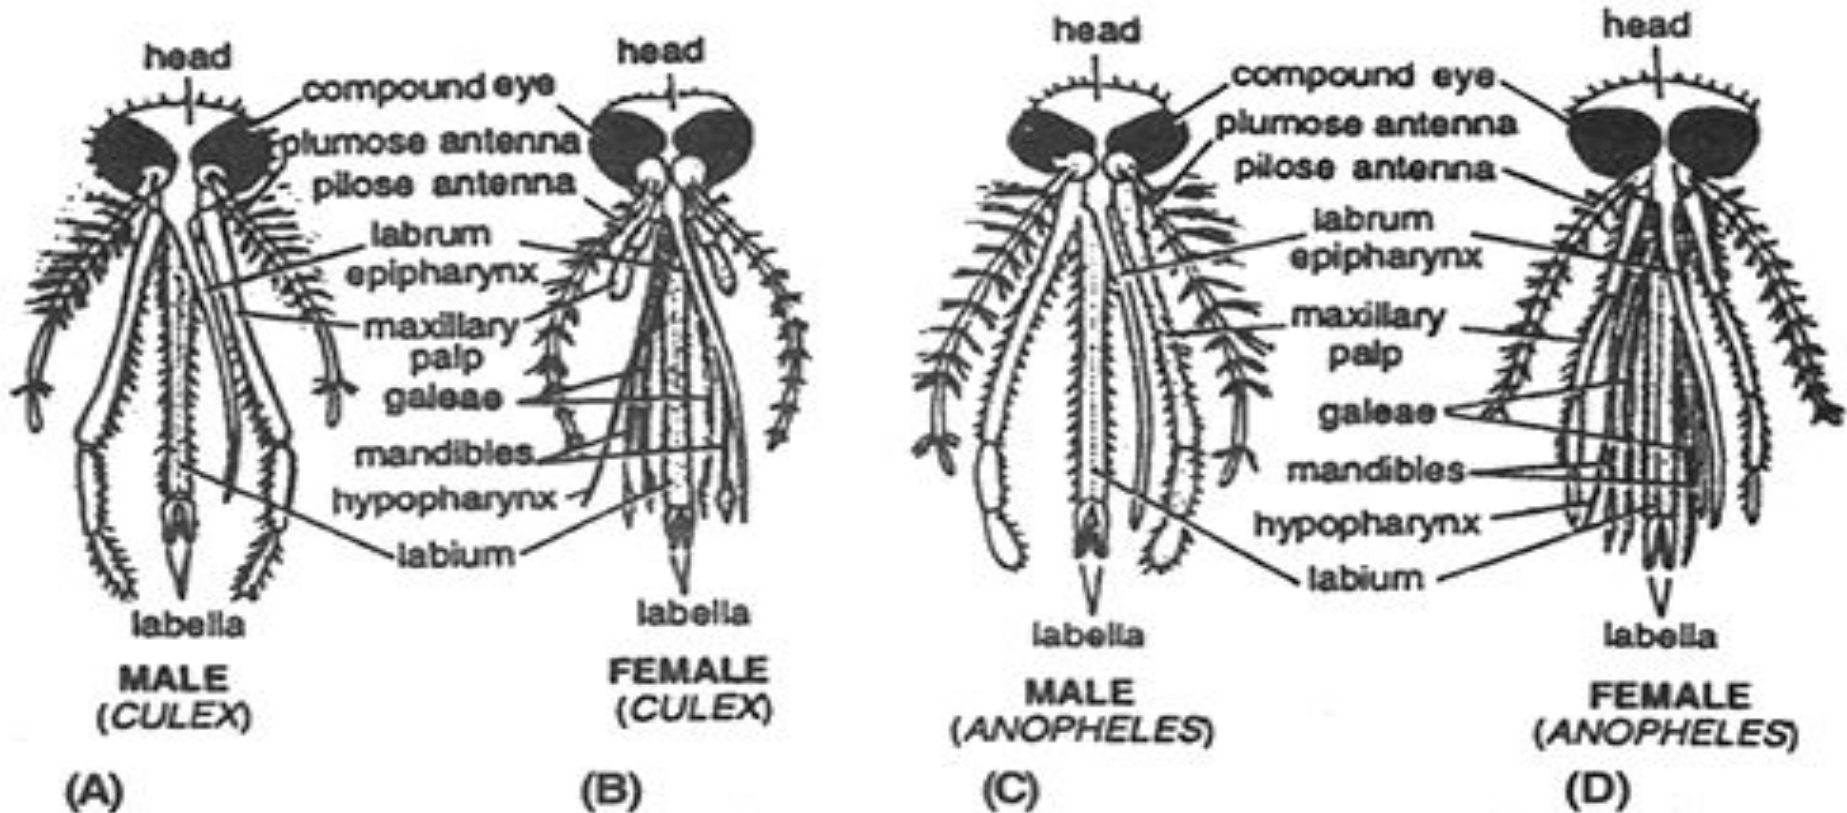

Life Cycle of Cockroach

(Bed bug)

male

female

nymph

(lice)

Endopterygota

```
graph TD; A[Endopterygota] --> B[":Order Siphonaptera"]; A --> C[":Order Diptera"]; B --> D["Ex: Pulex irritanis  
(Flea)"]; C --> E["Ex1: Mosquito  
Ex2: Musca domestica  
(House fly)"];
```

:Order
Siphonaptera

Ex: *Pulex irritanis*
(Flea)

:Order
Diptera

Ex1: Mosquito
Ex2: *Musca domestica*
(House fly)

(Flea)

Complete lifecycle of flea

(Mosquito)

(A) Male *Culux* (B) Female *Culex* (C) Male *Anopheles* (D) Female *Anopheles*

Adult

Anopheline (Anopheles)

Culicine (Aedes and Culex)

♀

♂

♀

♂

(House fly)