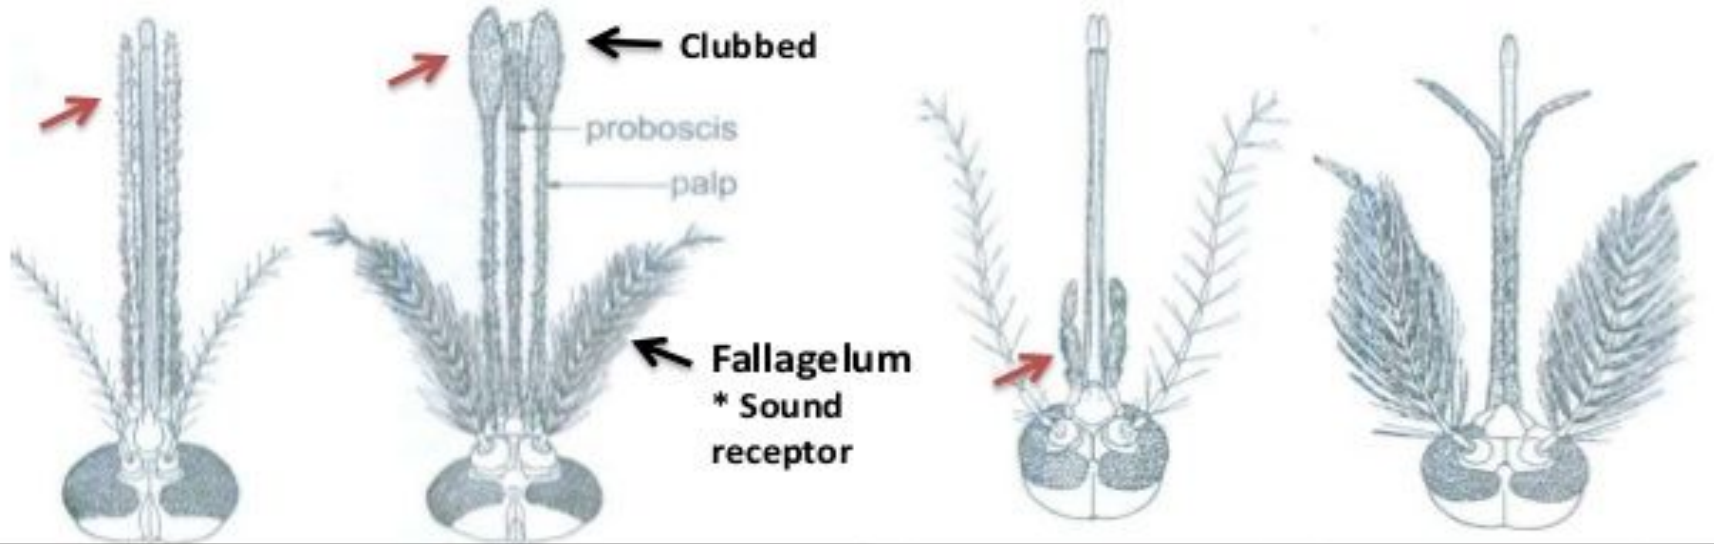

Life Cycle of Cockroach

(Bed bug)

male

female

nymph

(lice)

Endopterygota

```
graph TD; A[Endopterygota] --> B[":Order Siphonaptera"]; A --> C[":Order Diptera"]; B --> D["Ex: Pulex irritanis  
(Flea)"]; C --> E["Ex1: Mosquito  
Ex2: Musca domestica  
(House fly)"];
```

:Order
Siphonaptera

Ex: *Pulex irritanis*
(Flea)

:Order
Diptera

Ex1: Mosquito
Ex2: *Musca domestica*
(House fly)

(Flea)

Complete lifecycle of flea

(Mosquito)

(A) Male *Culux* (B) Female *Culex* (C) Male *Anopheles* (D) Female *Anopheles*

Adult

Anopheline (Anopheles)

Culicine (Aedes and Culex)

♀

♂

♀

♂

(House fly)