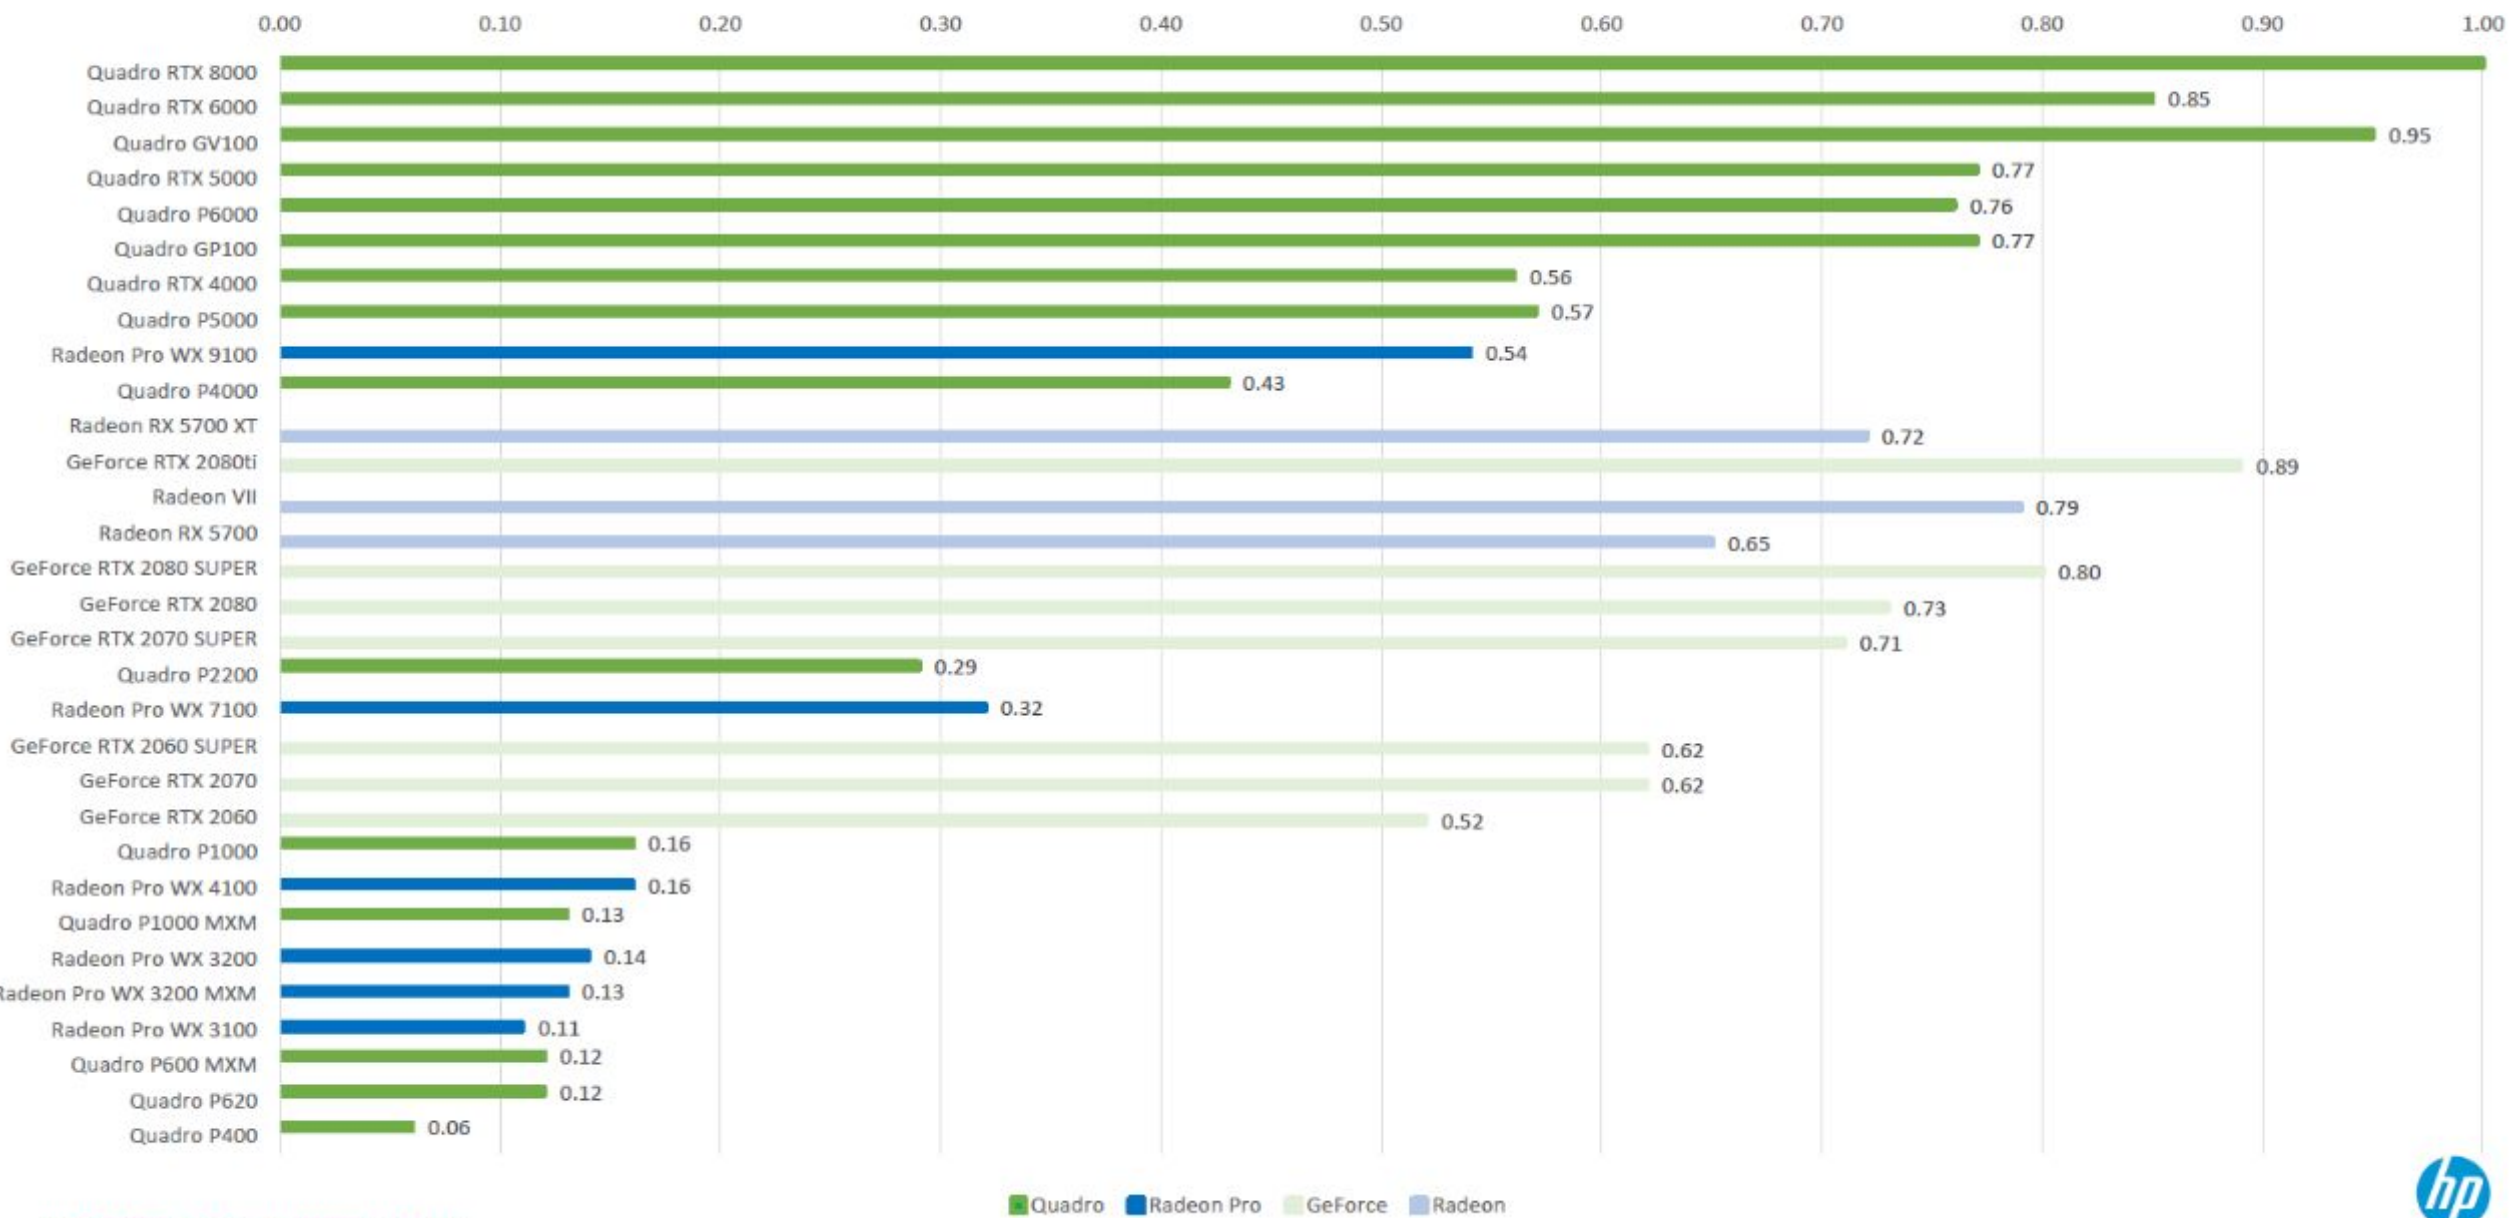

Graphic Card Performance

SPECViewperf 13

SPECViewperf 13 (geomean)

General pro-app/ISV-app performance

SPECViewperf 13 – By Segment

CAD (catia-05, creo-02, snx-03, sw-04)

SPECViewperf 13 – By Segment

M&E (3dsmax-05, maya-05, showcase-02)

3DMark

DirectX 11/12 (game engines, game dev, VR)

Thank you
Questions ?