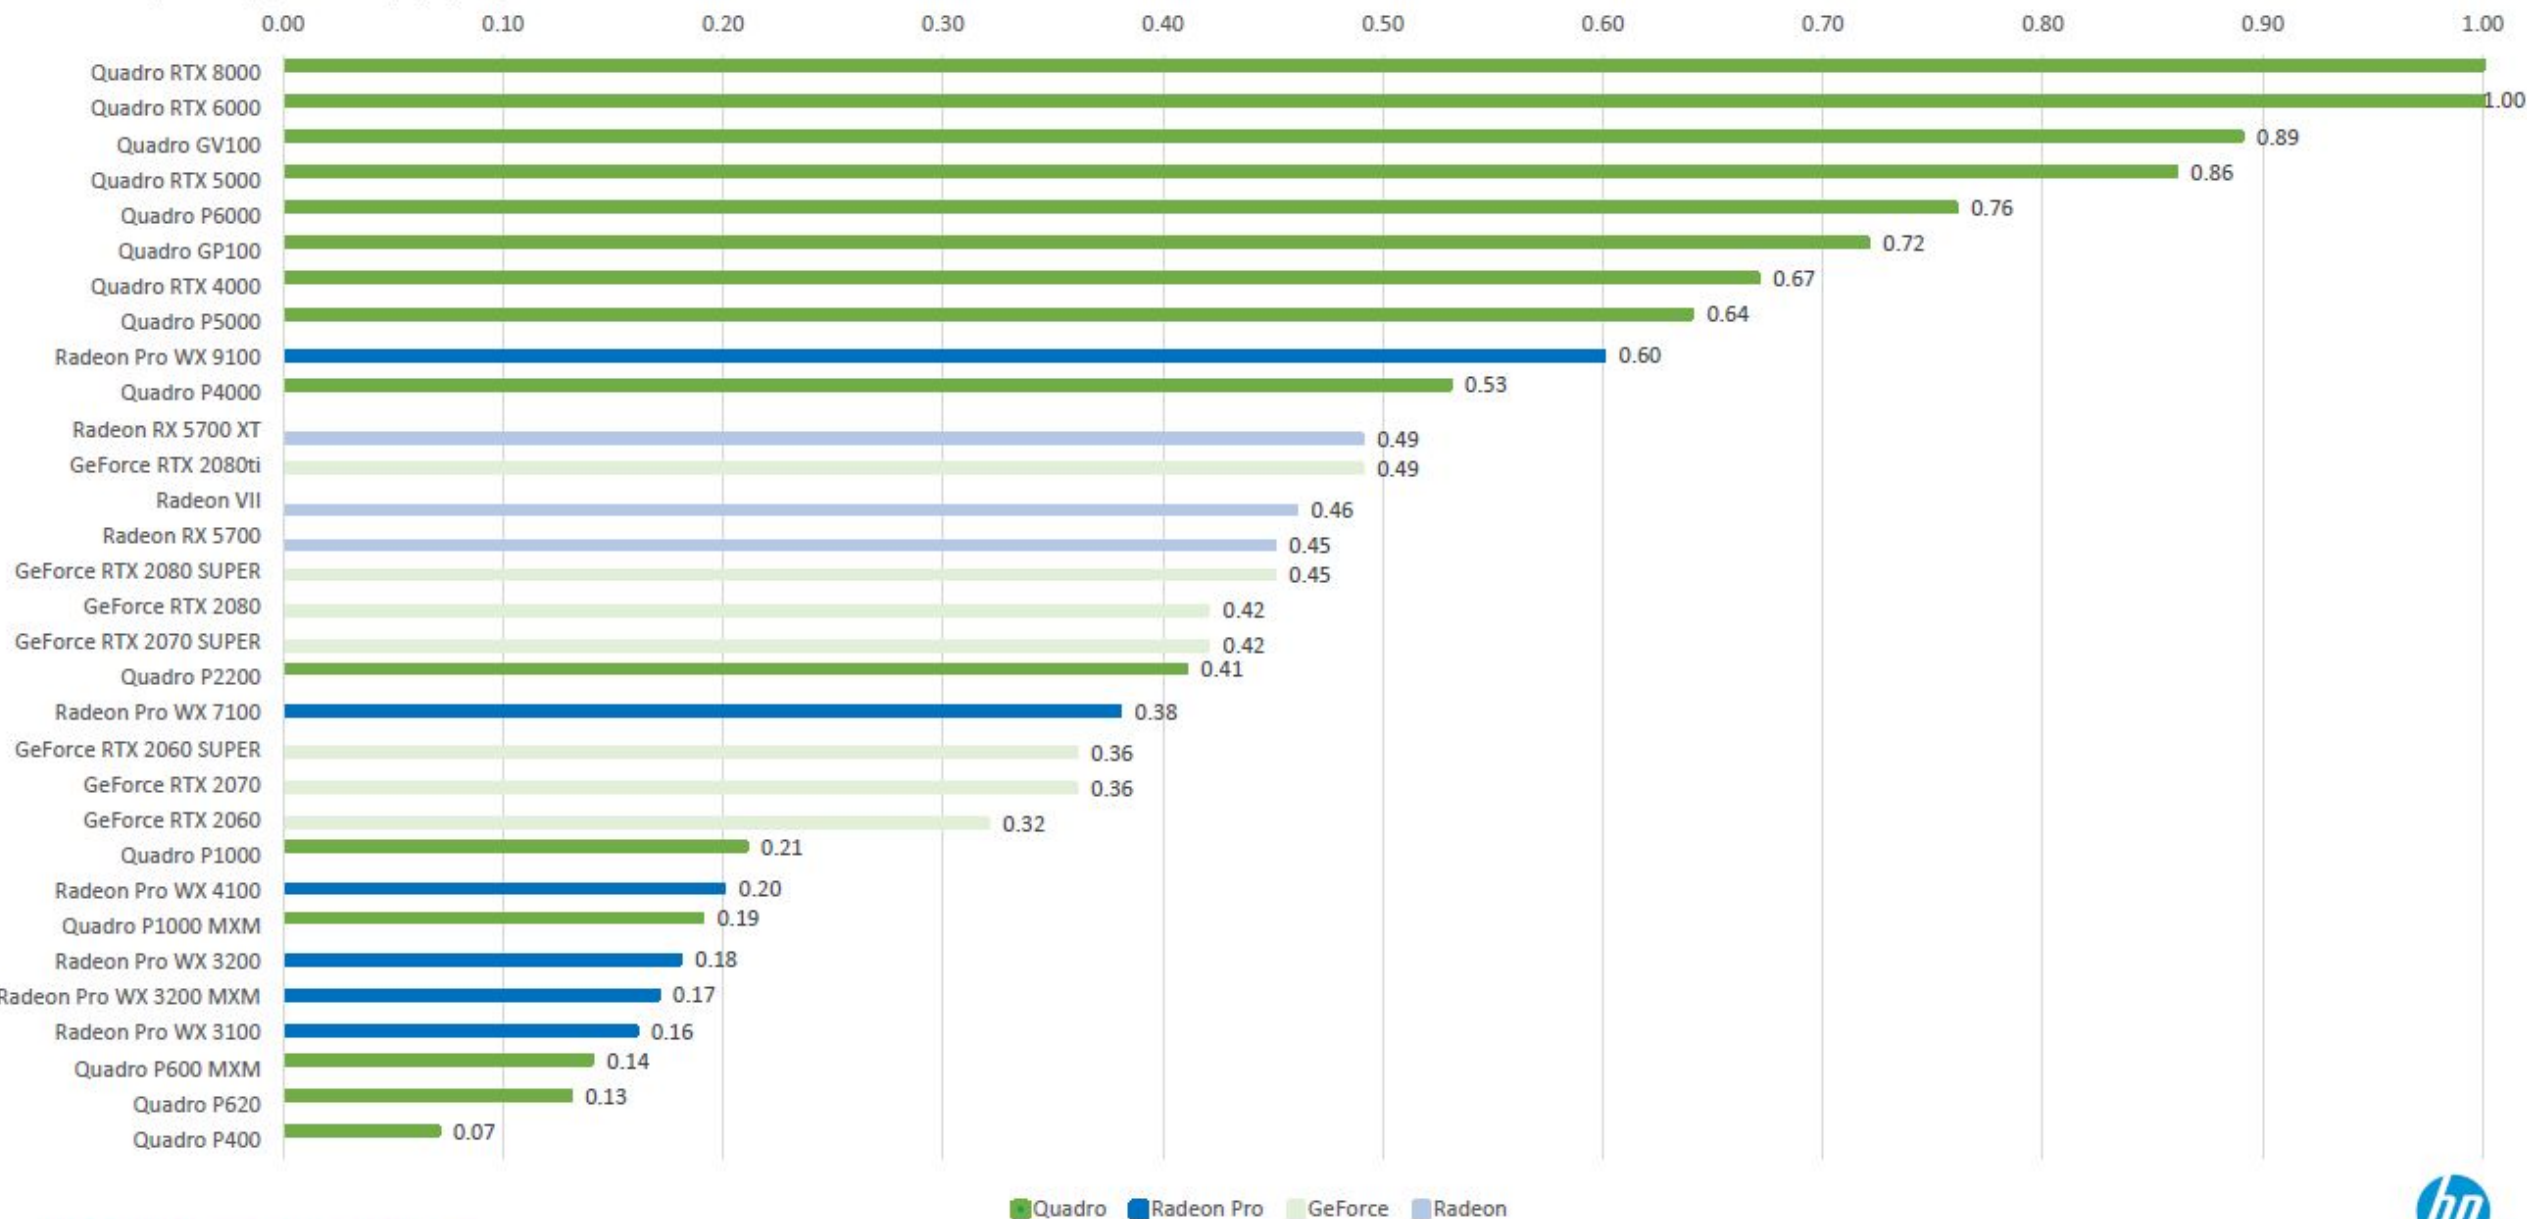

Graphic Card Performance

SPECViewperf 13

SPECViewperf 13 (geomean)

General pro-app/ISV-app performance

SPECViewperf 13 – By Segment

CAD (catia-05, creo-02, snx-03, sw-04)

SPECViewperf 13 – By Segment

M&E (3dsmax-05, maya-05, showcase-02)