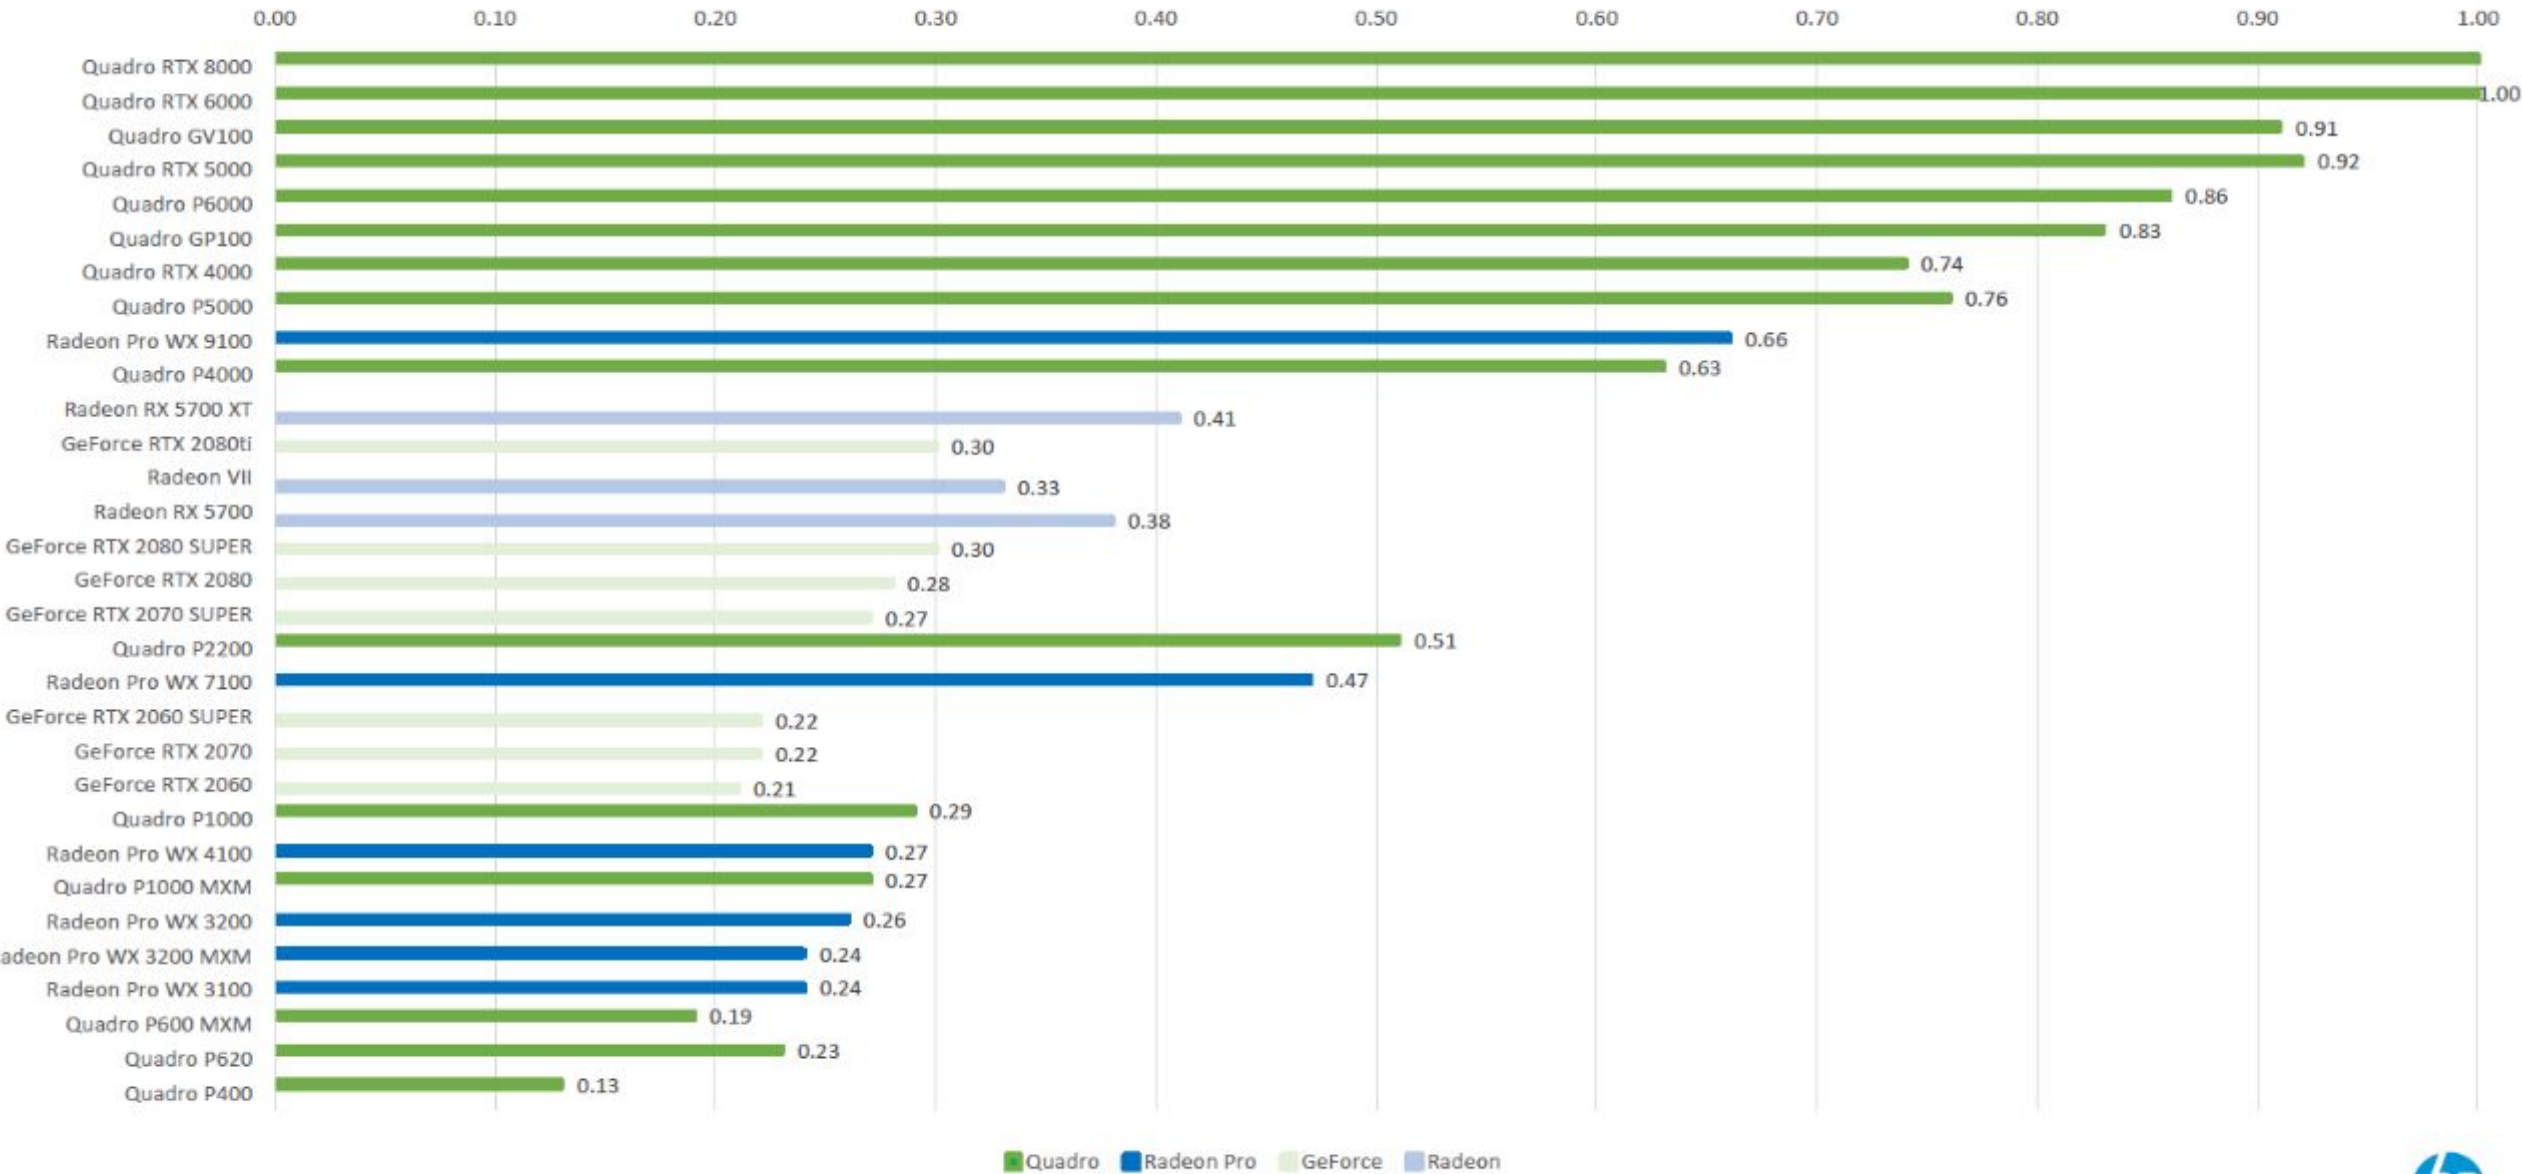

Graphic Card Performance

SPECViewperf 13

SPECViewperf 13 (geomean)

General pro-app/ISV-app performance

SPECViewperf 13 – By Segment

CAD (catia-05, creo-02, snx-03, sw-04)

SPECViewperf 13 – By Segment

M&E (3dsmax-05, maya-05, showcase-02)

3DMark

DirectX 11/12 (game engines, game dev, VR)

Thank you
Questions ?