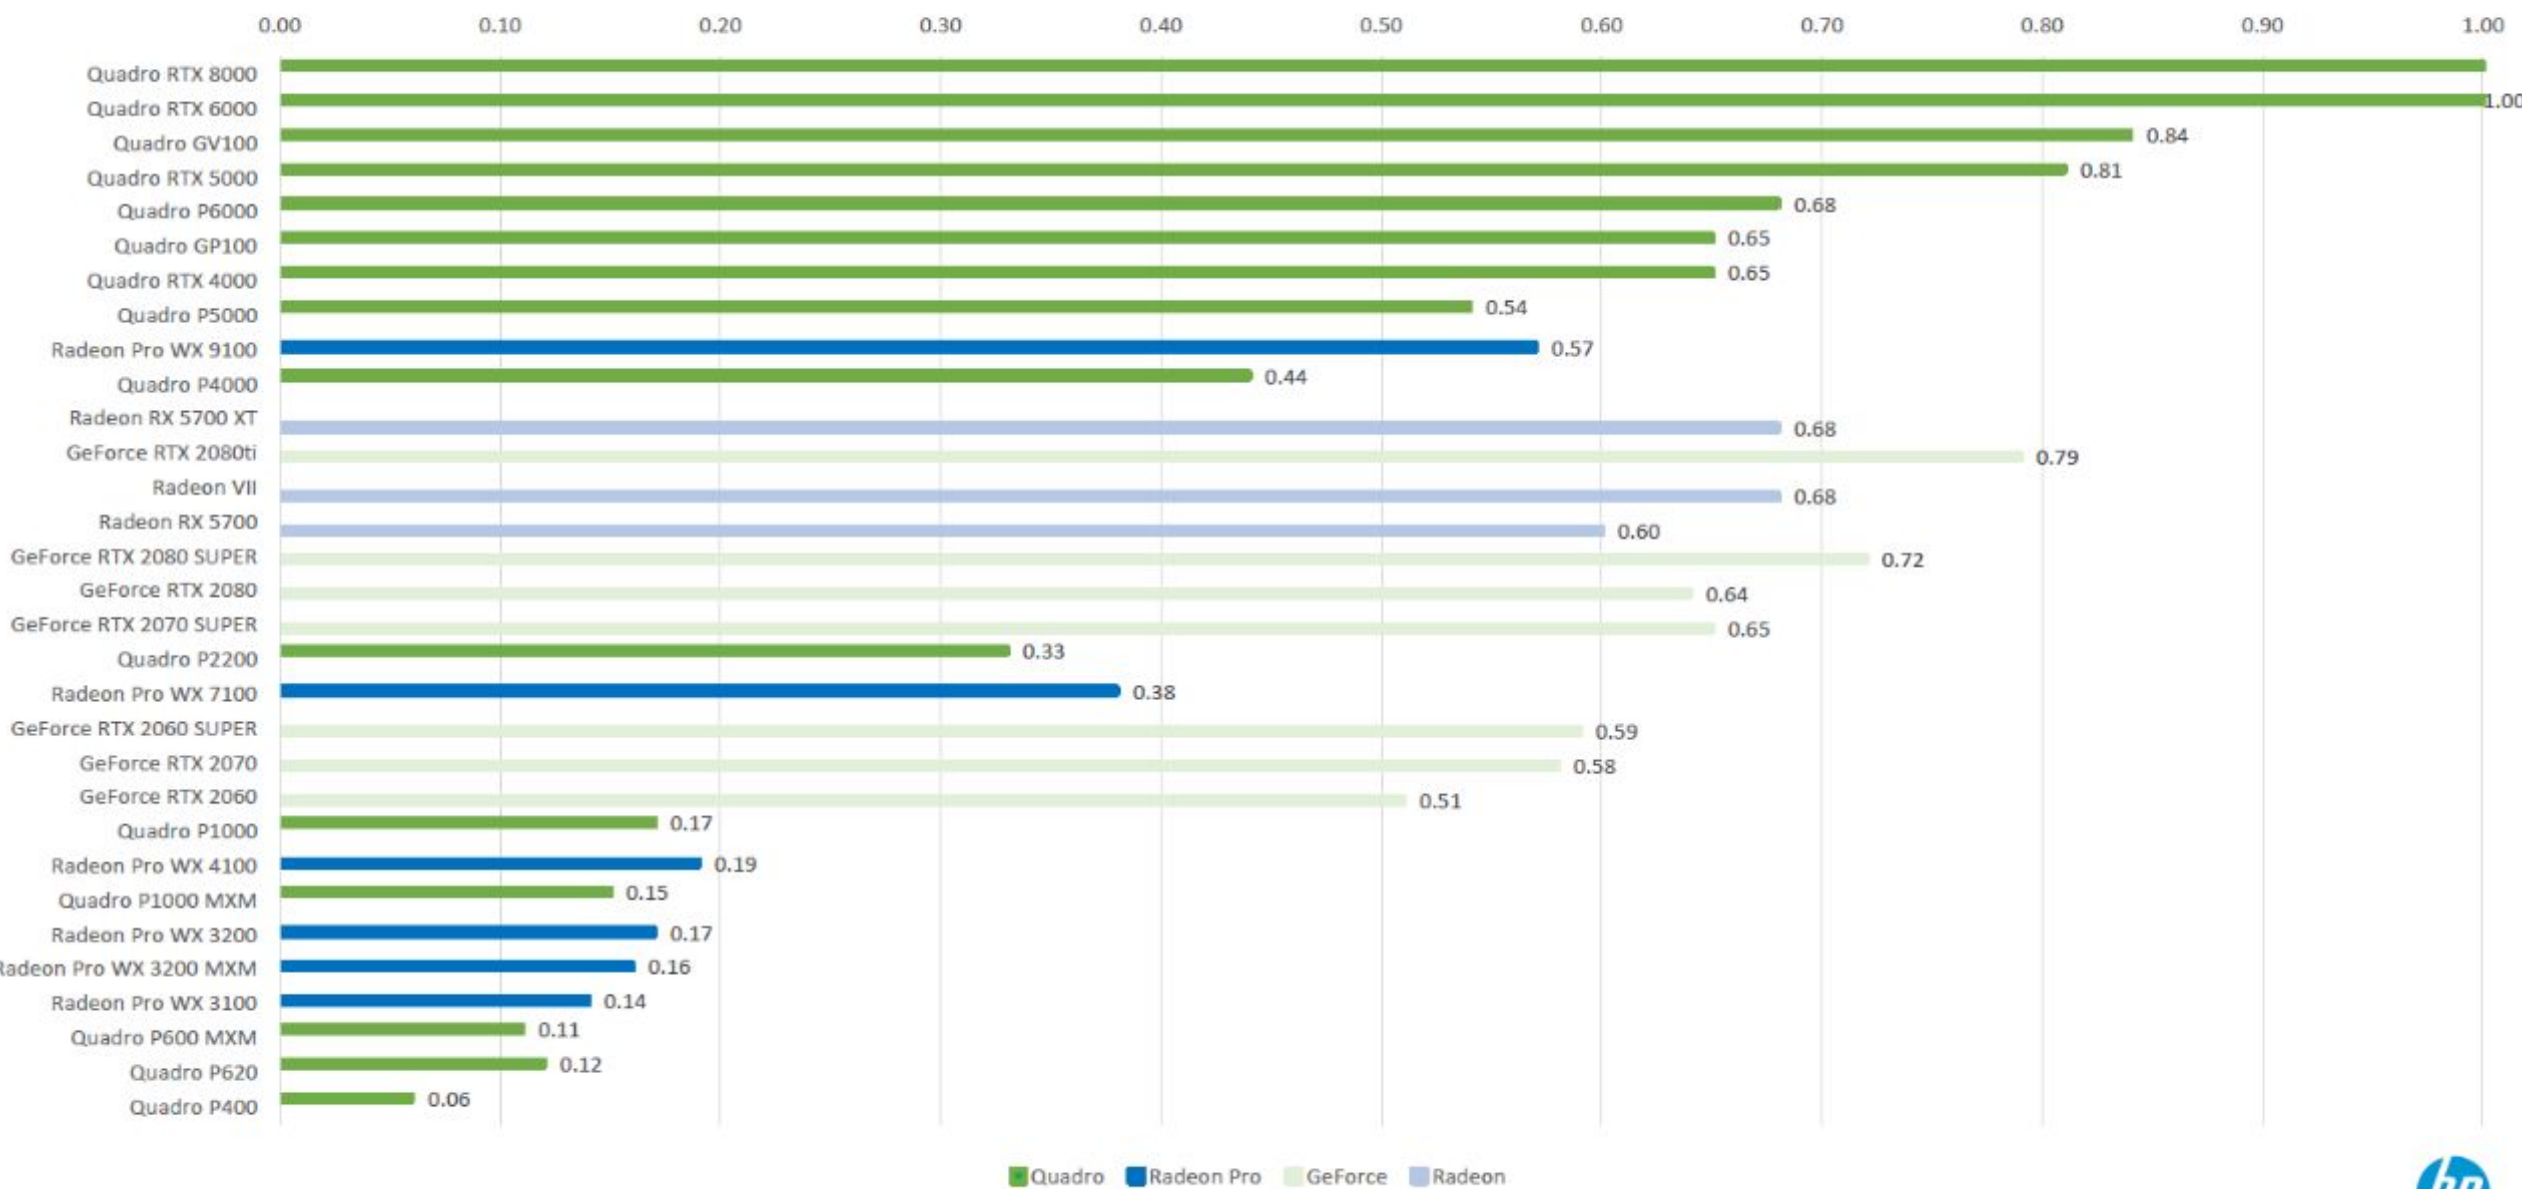

Graphic Card Performance

SPECViewperf 13

SPECViewperf 13 (geomean)

General pro-app/ISV-app performance

SPECViewperf 13 – By Segment

CAD (catia-05, creo-02, snx-03, sw-04)

SPECViewperf 13 – By Segment

M&E (3dsmax-05, maya-05, showcase-02)

3DMark

DirectX 11/12 (game engines, game dev, VR)

Thank you
Questions ?