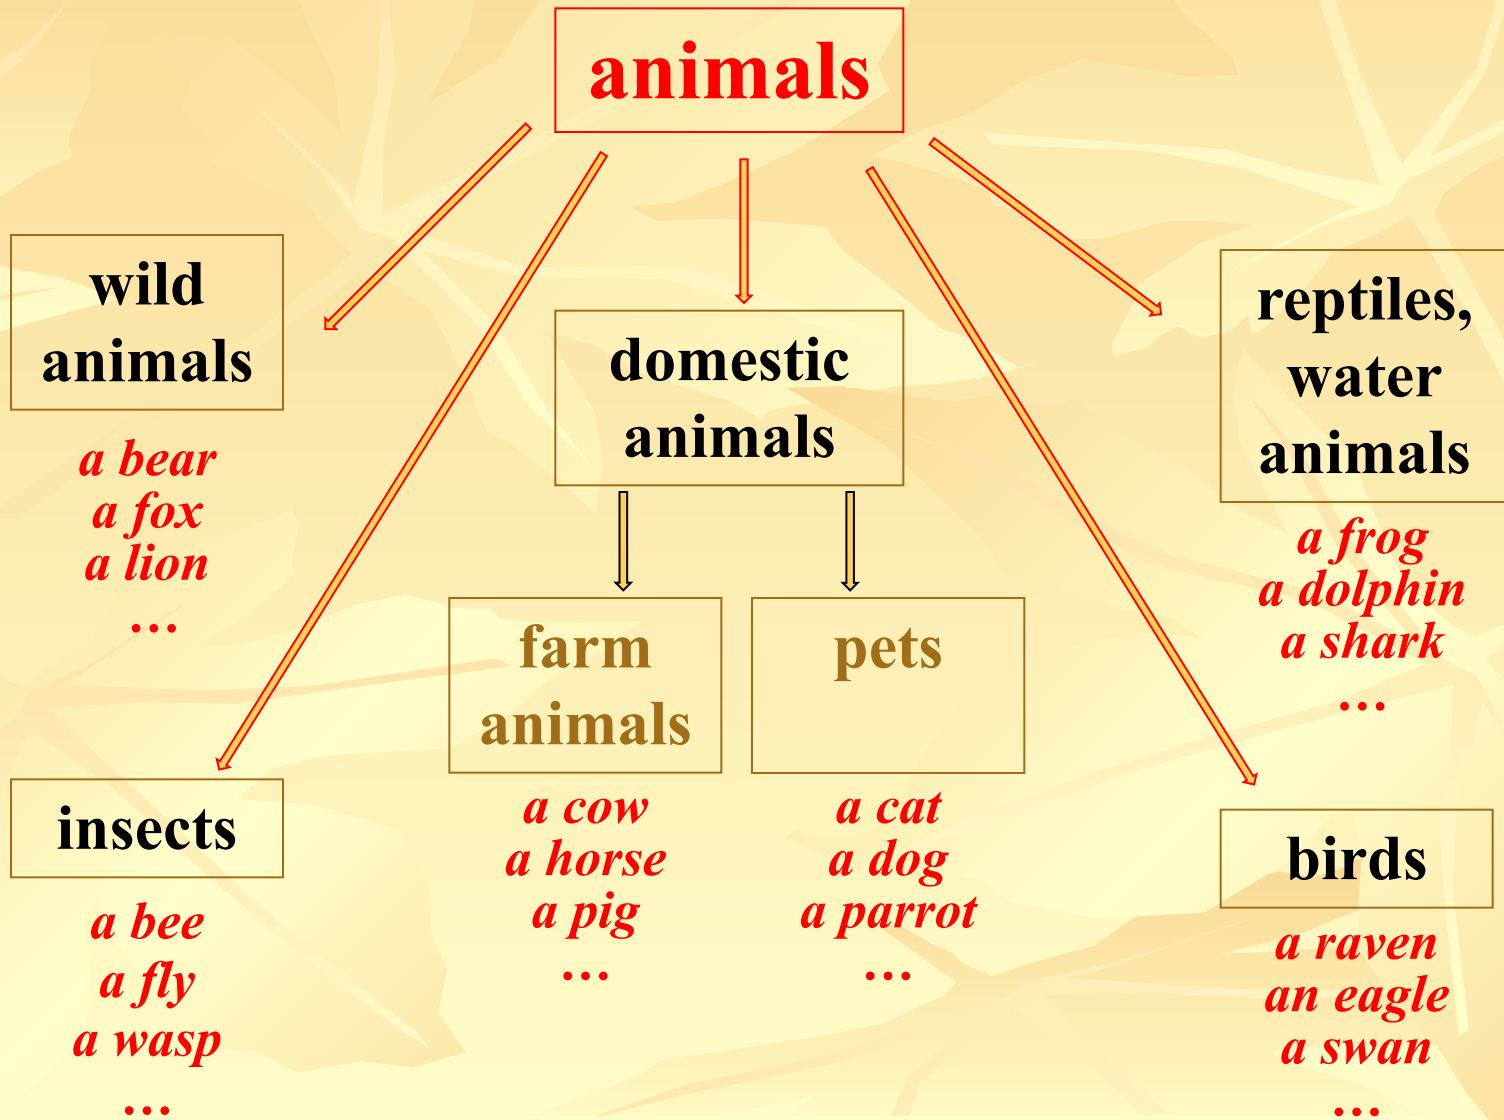

Animals in our life

let's practice the English sounds.

[aiə] - society, giant, scientist;

[θ] - thing, three, thought;

[b] - bear, black, baby;

[f] - African, full, fun;

[v] - every, very, live;

[æ] - catch, cat, Africa;

[h] - help, elephant, have.

Kinds of animals?

List of the adjectives: cunning; clever; domestic; funny; kind; brave; big; fun; friendly; cruel; stupid; strong; independent; hard-working; angry; wild

■ *Ex: A bear is strong, big and brave. The bear is a wild animal. It lives in the forest.*

This animal is very big. It is wild. It is grey and sometimes white. It likes to eat leaves and grass. It has a very long nose. It lives in India and Africa.

This animal can run, but can't fly. It is domestic. It is very clever and friendly. It lives at home or in the street. It's a man's friend.

This animal isn't big. It is not domestic. It lives in the river or near the water. It can jump and swim, but it can't run. It is green.

Gena is not a boy. It is wild.
It is big, long and green. It is
very clever. It can swim. It
has a friend Cheburashka.