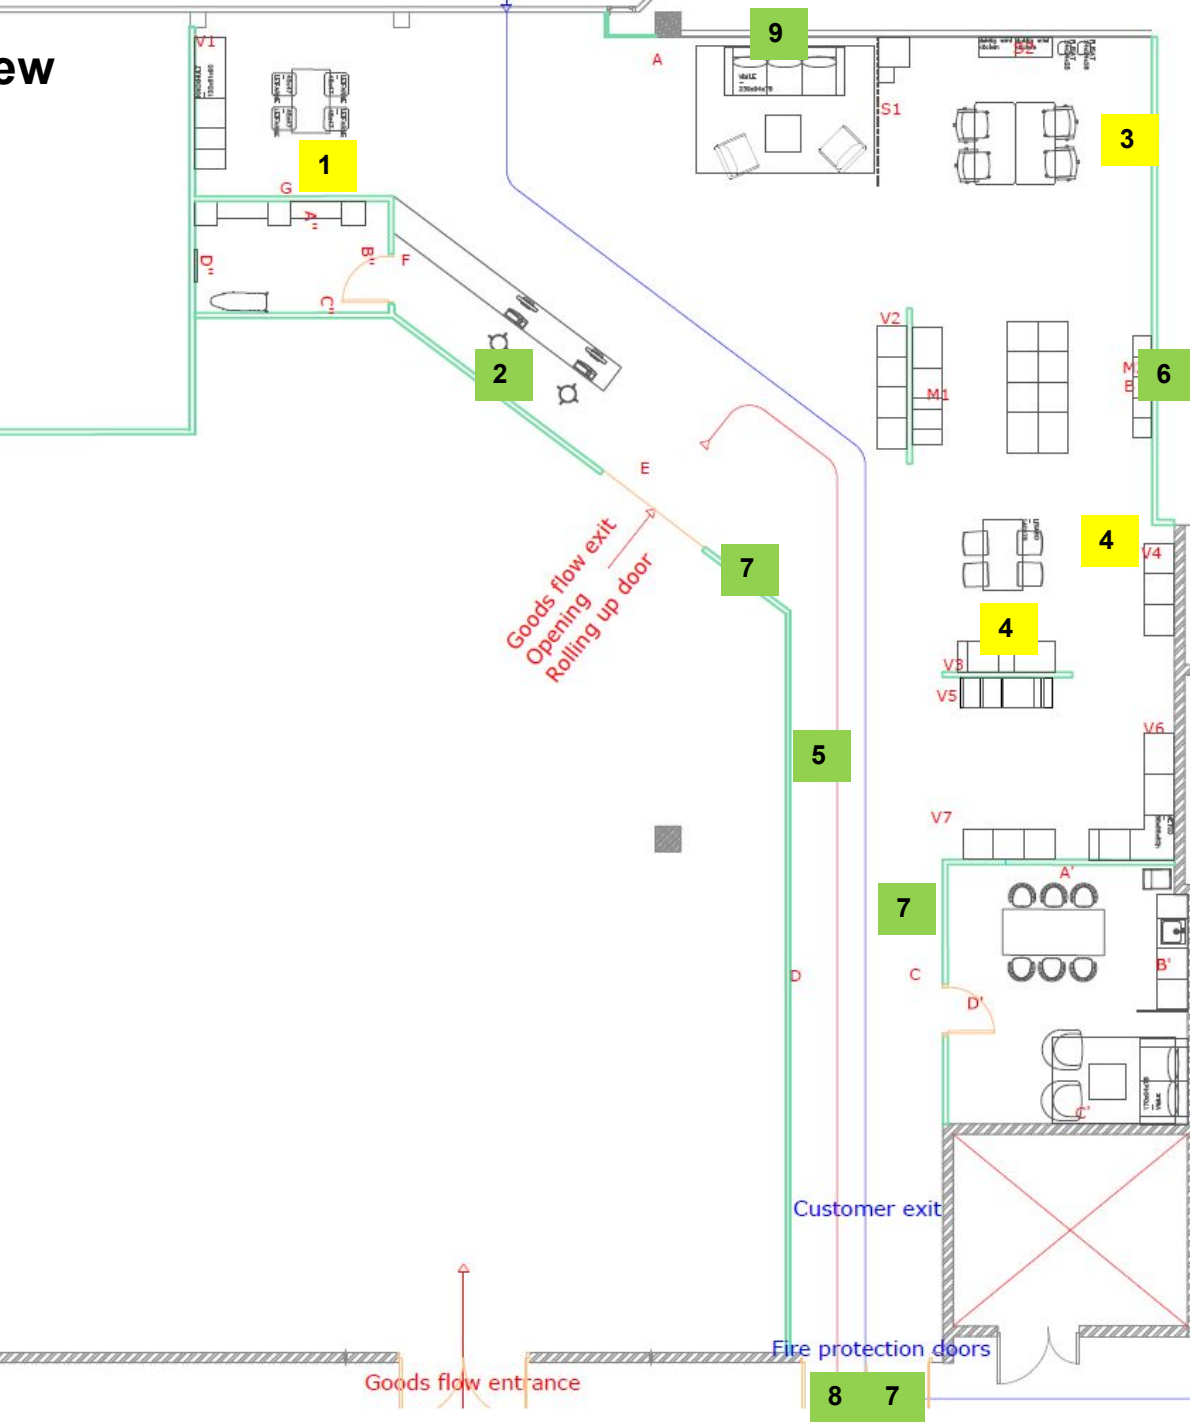

# Communication overview

Rive Gauche PuP, Kiev

ew

- x Confirmed
- x Waiting for info
- 0 Space for buying guides, service booklets and picking lists
- 1 Need info about how to shop in PuP
- 2 Hej message
- 3 TV screen – 41” approximately
- 4 3 Tablets:  
Online browsing and ordering  
Knoxhult combinations variety  
Metod combinations variety
- 5 365 days return policy
- 6 All the parts with sizes
- 7 Navigation to exit (wall finish check), from elevator to parking, trolley parking, parking spots
- 8 Hej da message
- 9 Swedish origins message

# Vignettes

35 cm on the left side of each vignette is for holders:  
Picking lists, booklets, services

# Navigation

IKEA trolley parking sign 150x65 cm  
Adhesive vinyl stuck on forex 5 mm and fixed on the wall  
to mark trolley parking location

Navigation\_signs\_60x30cm  
Adhesive vinyl stuck on forex 5 mm  
and fixed on the wall 180 cm from the floor

Toilet signs  
Vinyl sticker on the door  
160 cm from the floor