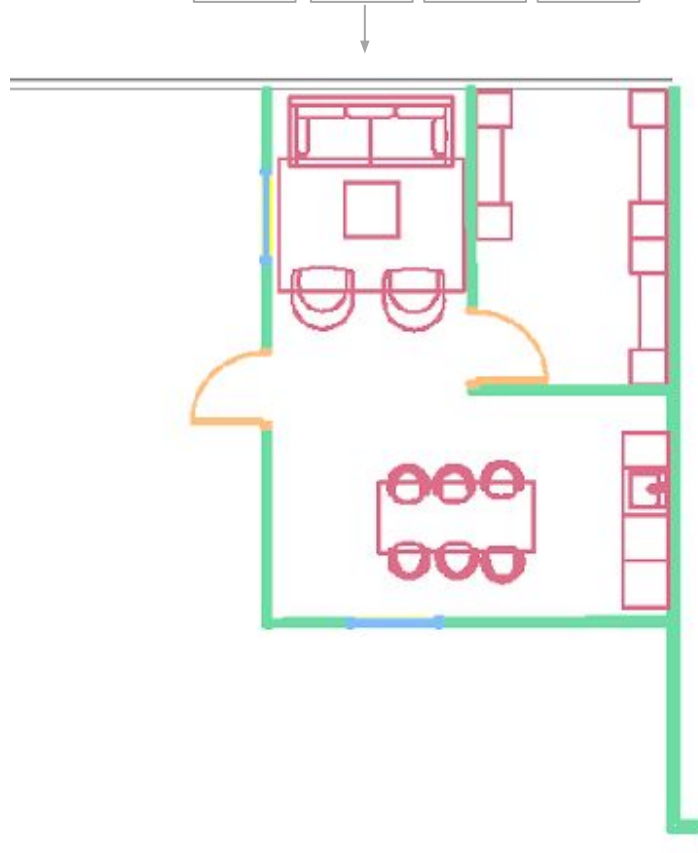

Co-workers area

IKEA_values_posters_A3
Posters put in frames