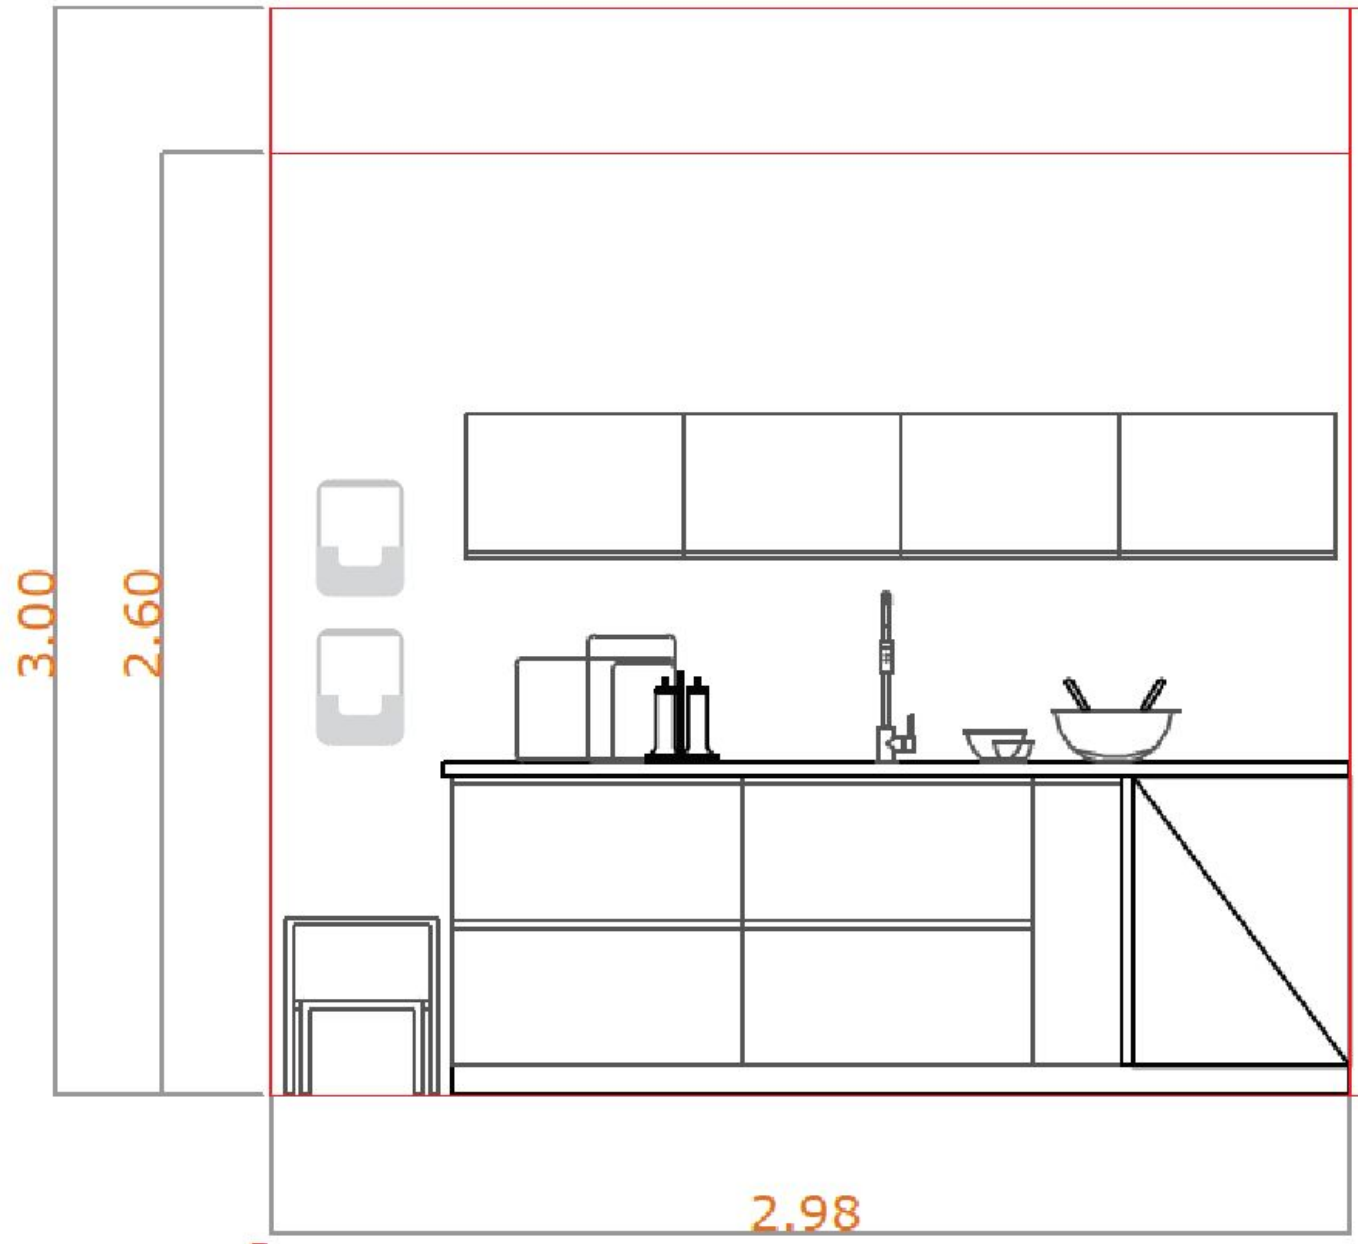

# Messages

Hej\_Wall\_graphics\_400x300\_cm  
Adhesive vinyl stuck on the wall

Return\_policy\_Wall\_graphics\_360x300\_cm  
Adhesive vinyl stuck on the wall

Hejda\_Wall\_graphics\_360x300\_cm  
Adhesive vinyl stuck on forex 5 mm and fixed on the wall

Quality of paint must be the best available

Swedish origins Smaland  
Map size 120x120 cm  
Speech bubble forex 3 mm  
laser cut out and fixed on top

All the parts wall – still under development

# Vignettes

35 cm on the left side of each vignette is for holders:  
Picking lists, booklets, services

Toilet signs  
Vinyl sticker on the door  
160 cm from the floor