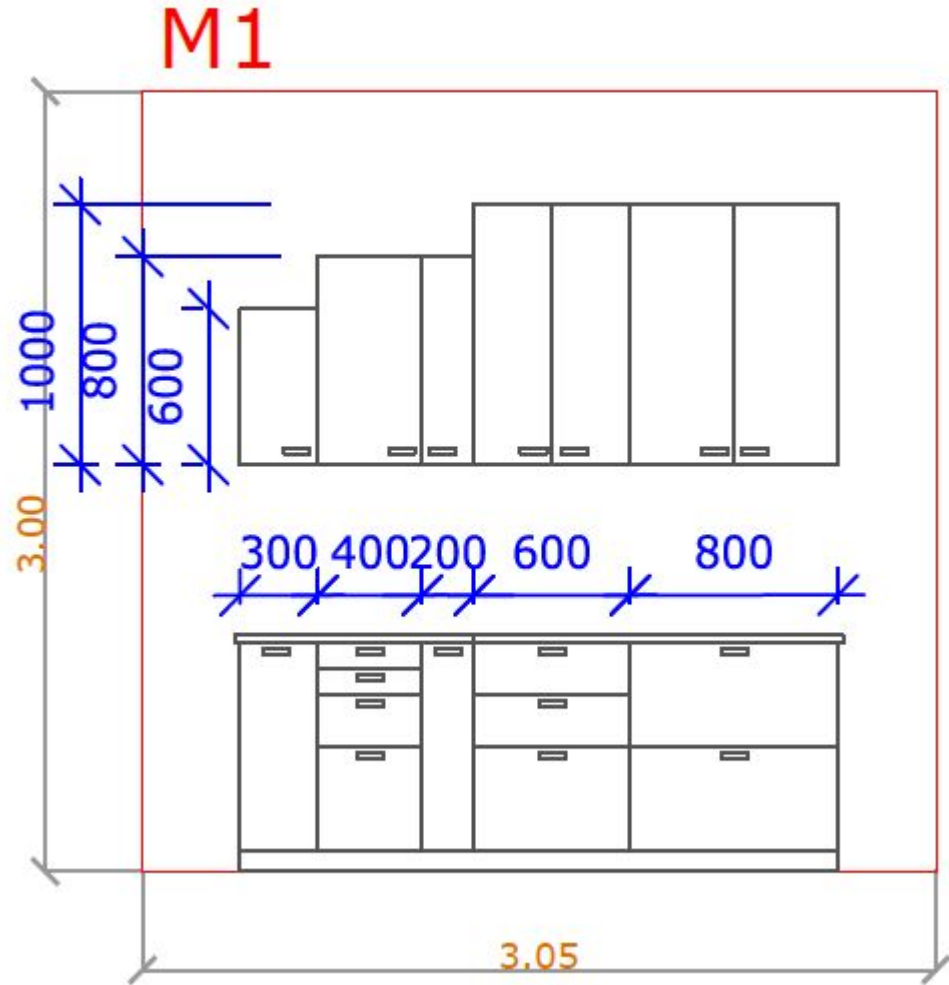

# Messages

Hej\_Wall\_graphics\_400x300\_cm  
Adhesive vinyl stuck on the wall

Return\_policy\_Wall\_graphics\_360x300\_cm  
Adhesive vinyl stuck on the wall

Hejda\_Wall\_graphics\_360x300\_cm  
Adhesive vinyl stuck on forex 5 mm and fixed on the wall

Quality of paint must be the best available

Swedish origins Smaland  
Map size 120x120 cm  
Speech bubble forex 3 mm  
laser cut out and fixed on top

All the parts wall – still under development

# Navigation

IKEA trolley parking sign 150x65 cm  
Adhesive vinyl stuck on forex 5 mm and fixed on the wall  
to mark trolley parking location

Navigation\_signs\_60x30cm  
Adhesive vinyl stuck on forex 5 mm  
and fixed on the wall 180 cm from the floor

Toilet signs  
Vinyl sticker on the door  
160 cm from the floor