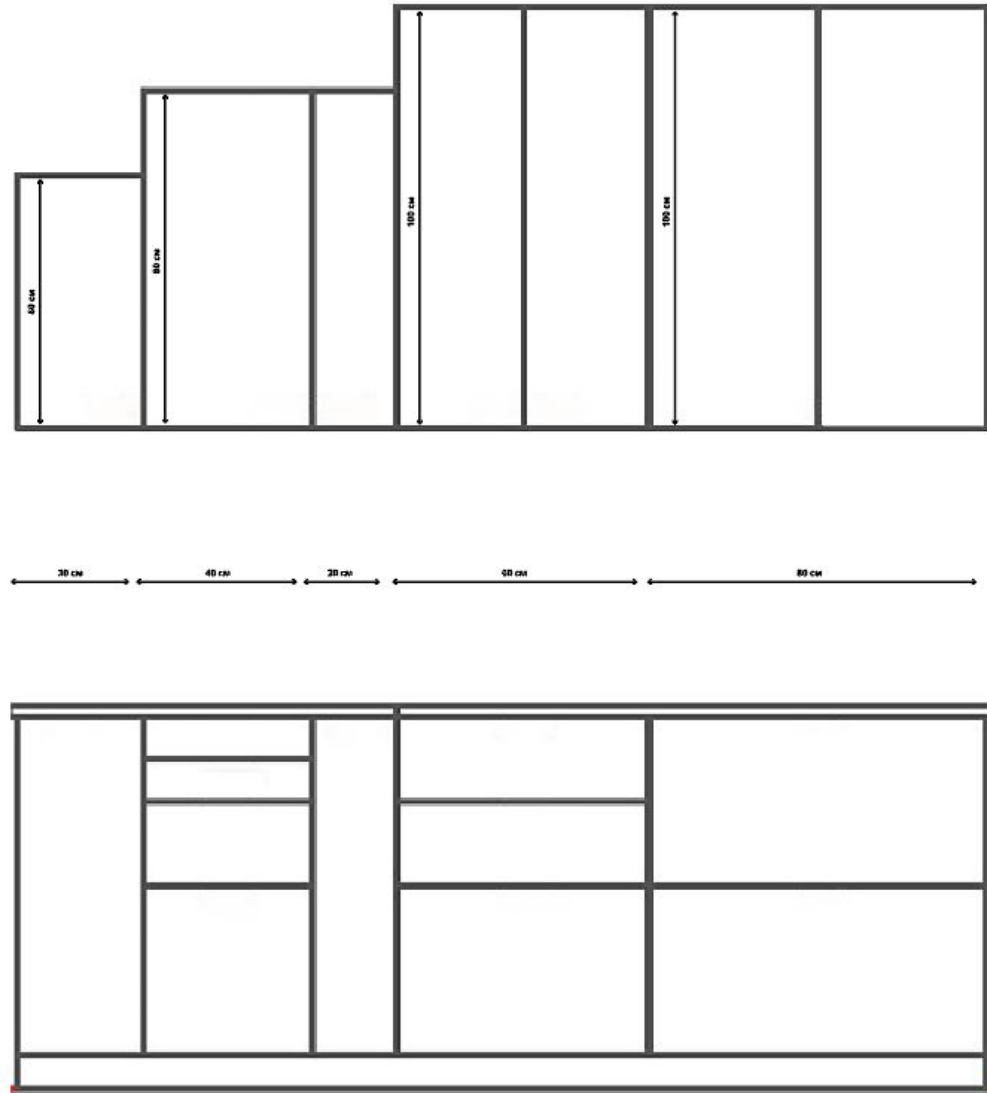

# Messages

Hej\_Wall\_graphics\_400x300\_cm  
Adhesive vinyl stuck on the wall

Return\_policy\_Wall\_graphics\_360x300\_cm  
Adhesive vinyl stuck on the wall

Hejda\_Wall\_graphics\_360x300\_cm  
Adhesive vinyl stuck on forex 5 mm and fixed on the wall

Quality of paint must be the best available

Swedish origins Smaland  
Map size 120x120 cm  
Speech bubble forex 3 mm  
laser cut out and fixed on top

All the parts wall – still under development