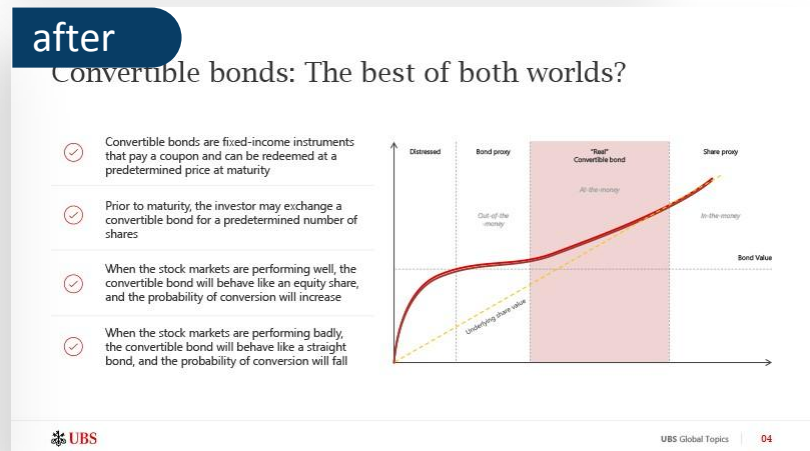

24 HOUR
TURN AROUND

From \$10
PER SLIDE

GET STARTED

Go to 24Slides.com/order to find out more

JEFF DOWNEY

Canada

WOW WOW !!!! Incredible work done and in such a short time. Erin and her team are truly amazing! Thank you.
Cloudpipe Inc.