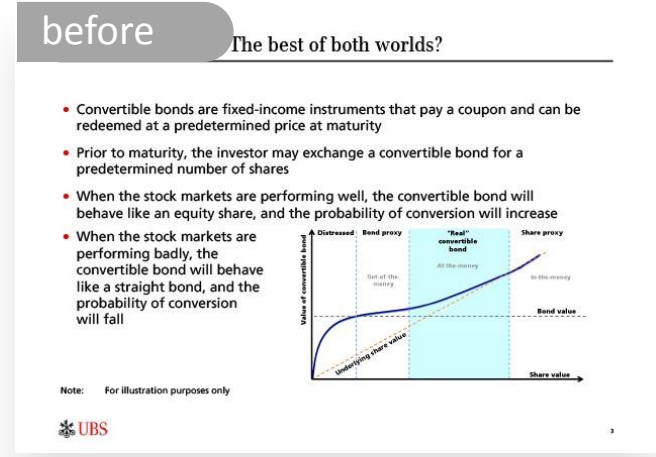

24 HOUR
TURN AROUND

From \$10
PER SLIDE

GET STARTED

Go to 24Slides.com/order to find out more

JEFF DOWNEY

Canada

WOW WOW !!!! Incredible work done and in such a short time. Erin and her team are truly amazing! Thank you.
Cloudpipe Inc.