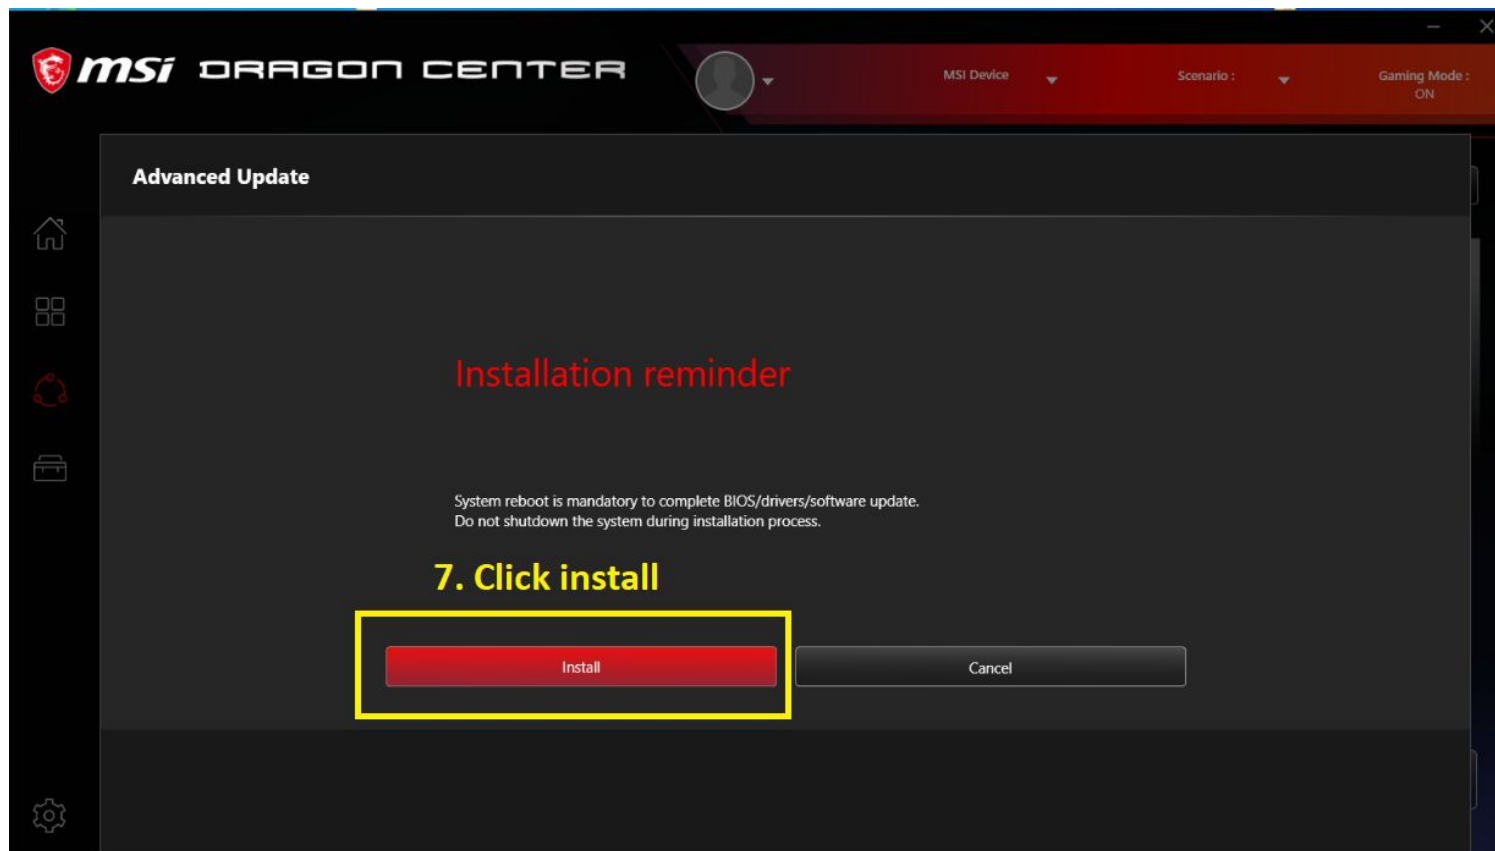

Resizable bar BIOS update SOP