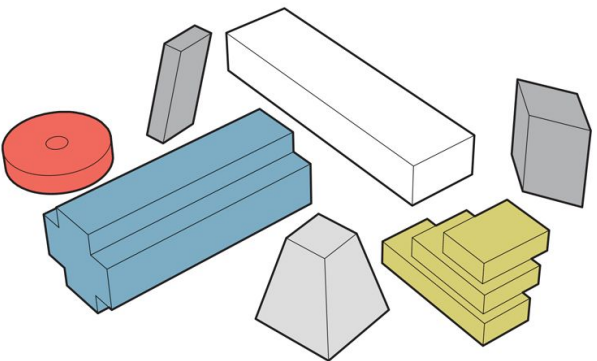

Experimentarium, Copenhagen, CEBRA

Cliffside visitor center in Scotland by Reiulf Arkitekter

Icefiord center in Greenland by Dorte Mandrup Arkitekter

Floor Plan 1:400

Children's culture house in Copenhagen by Dorte Mandrup Arkitekter

Community center by MVRDV in Denmark

OPTIMAL FUNCTION SHAPED ZONES

SITE PERIMETER BOX

CUT

ZONES

PLAYZONE

Visitor center in Netherlands by Junya Ishigami