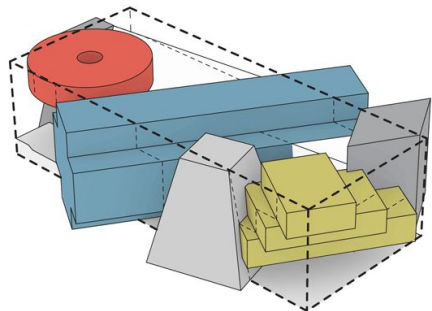

Experimentarium, Copenhagen, CEBRA

Cliffside visitor center in Scotland by Reiulf Arkitekter

Icefiord center in Greenland by Dorte Mandrup Arkitekter

Floor Plan 1:400

Children's culture house in Copenhagen by Dorte Mandrup Arkitekter

Community center by MVRDV in Denmark

OPTIMAL FUNCTION SHAPED ZONES

SITE PERIMETER BOX

CUT

ZONES

PLAYZONE

Visitor center in Netherlands by Junya Ishigami