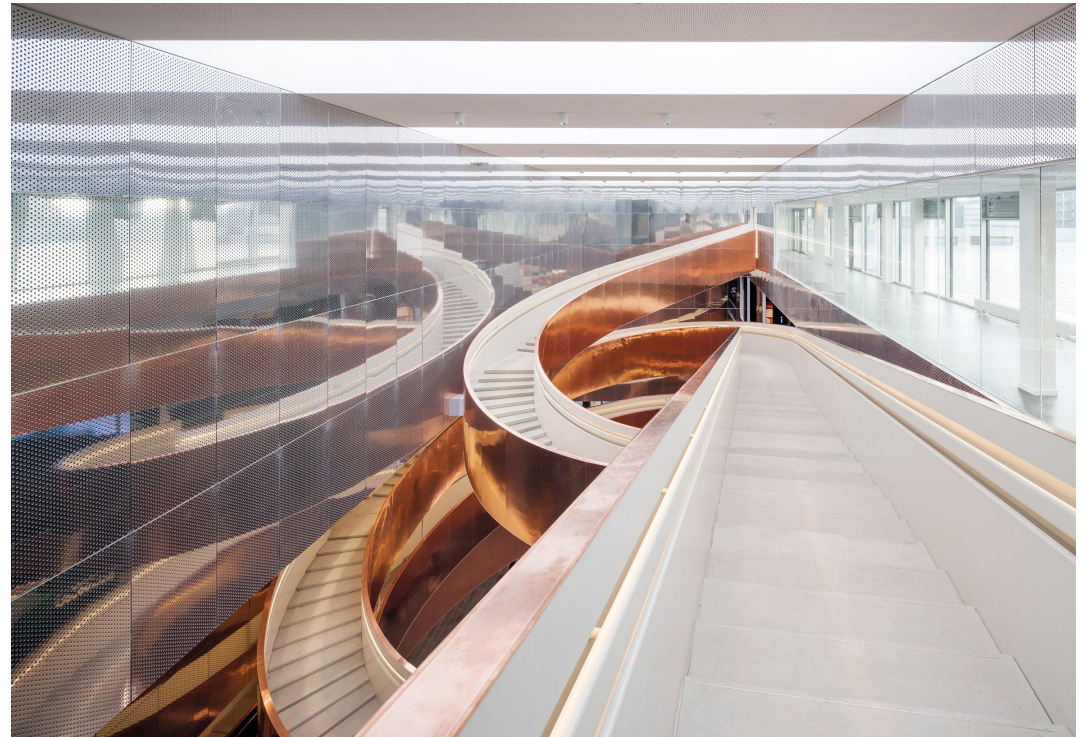

DESIGN OF LEISURE CENTER

TYPOLOGY

- Community centers
- Center for arts
- Cultural center
- Music hall
- Sports hall
- Visitor center
- Pavillion
- Cinema
- Library
- Educational center
- etc

LEISURE CENTERS AS INNOVATIVE WORK SPACES

AIM OF LEISURE CENTERS

- Foster innovation and social happening
- A place for learning and getting experience
- A place as a part of a social ecosystem
- Cultural hub

FUNCTIONS

- Auditoriums
- Computer classes
- Incubators
- Co-working spaces
- Research laboratories
- Meeting rooms
- Cafeterias
- Exhibition rooms
- Individual & collaborative spaces