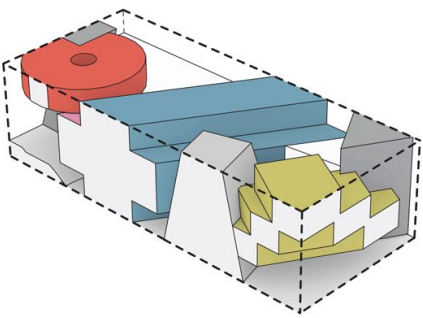

Experimentarium, Copenhagen, CEBRA

Cliffside visitor center in Scotland by Reiulf Arkitekter

Icefiord center in Greenland by Dorte Mandrup Arkitekter

Floor Plan 1:400

Children's culture house in Copenhagen by Dorte Mandrup Arkitekter

Community center by MVRDV in Denmark

OPTIMAL FUNCTION SHAPED ZONES

SITE PERIMETER BOX

CUT

ZONES

PLAYZONE

Visitor center in Netherlands by Junya Ishigami