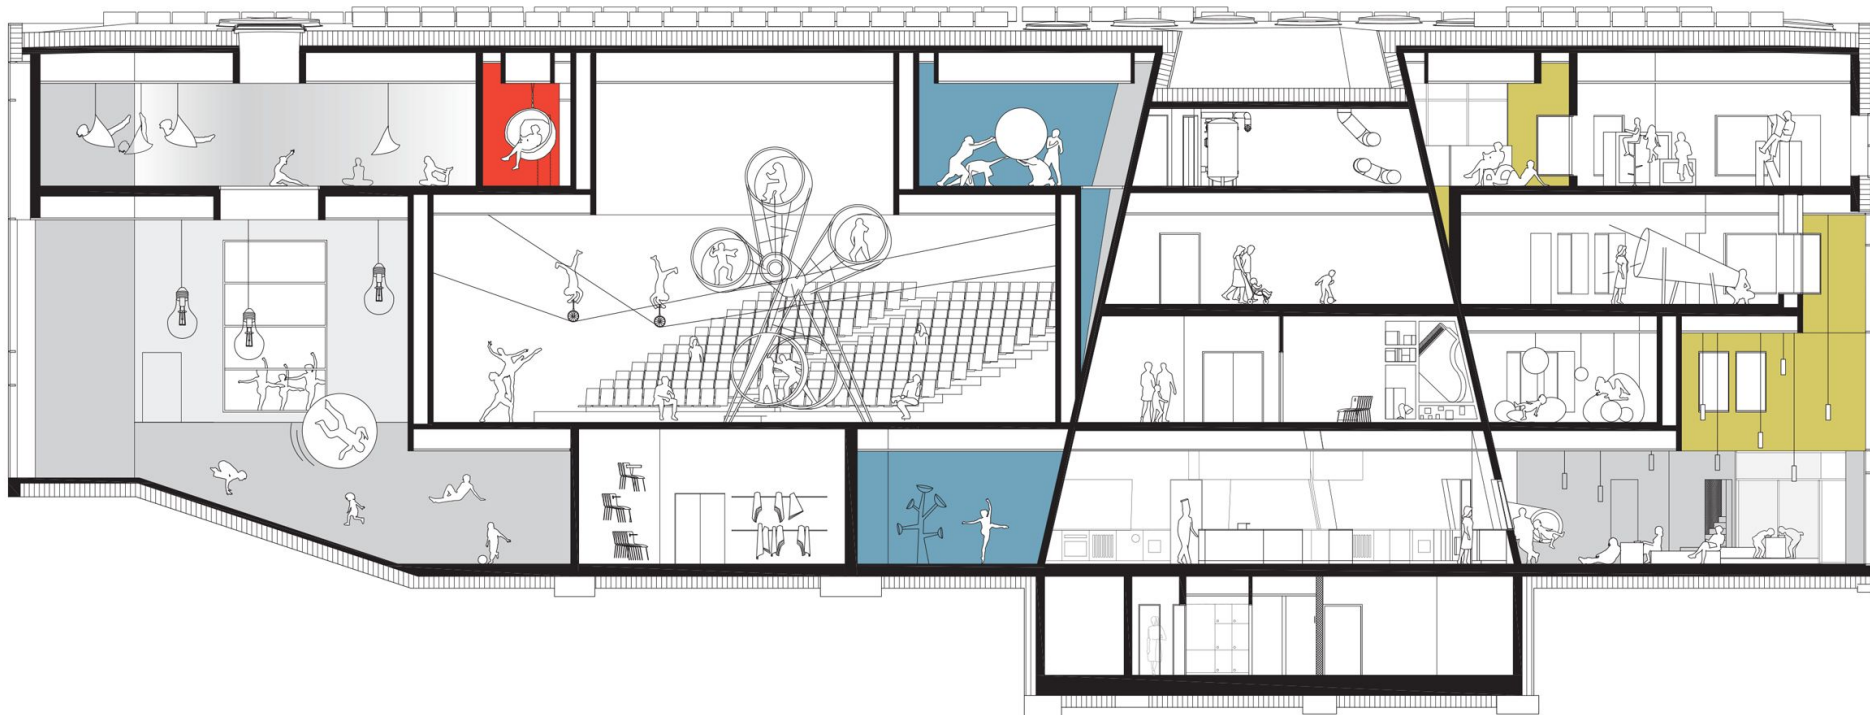

DESIGN OF LEISURE CENTER

TYPOLOGY

- Community centers
- Center for arts
- Cultural center
- Music hall
- Sports hall
- Visitor center
- Pavillion
- Cinema
- Library
- Educational center
- etc

LEISURE CENTERS AS INNOVATIVE WORK SPACES

AIM OF LEISURE CENTERS

- Foster innovation and social happening
- A place for learning and getting experience
- A place as a part of a social ecosystem
- Cultural hub

FUNCTIONS

- Auditoriums
- Computer classes
- Incubators
- Co-working spaces
- Research laboratories
- Meeting rooms
- Cafeterias
- Exhibition rooms
- Individual & collaborative spaces

Community center by MVRDV in Denmark

OPTIMAL FUNCTION SHAPED ZONES

SITE PERIMETER BOX

CUT

ZONES

PLAYZONE

Visitor center in Netherlands by Junya Ishigami