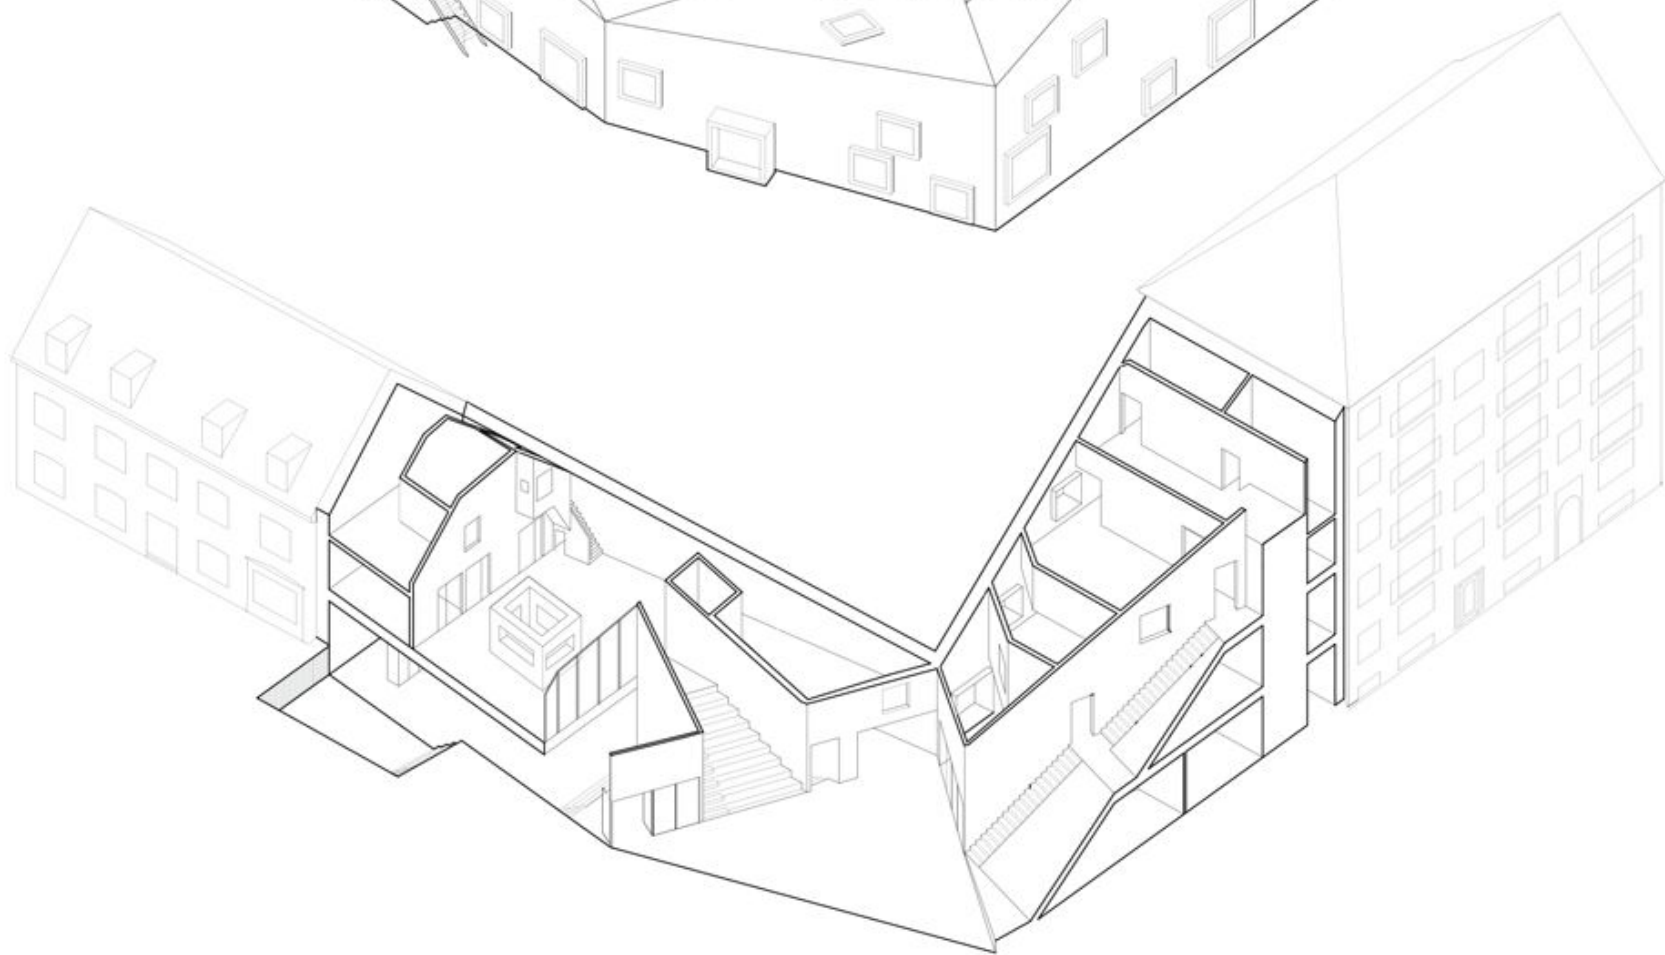

Experimentarium, Copenhagen, CEBRA

Cliffside visitor center in Scotland by Reiulf Arkitekter

Icefiord center in Greenland by Dorte Mandrup Arkitekter

Floor Plan 1:400

Children's culture house in Copenhagen by Dorte Mandrup Arkitekter

Community center by MVRDV in Denmark

OPTIMAL FUNCTION SHAPED ZONES

SITE PERIMETER BOX

CUT

ZONES

PLAYZONE

Visitor center in Netherlands by Junya Ishigami