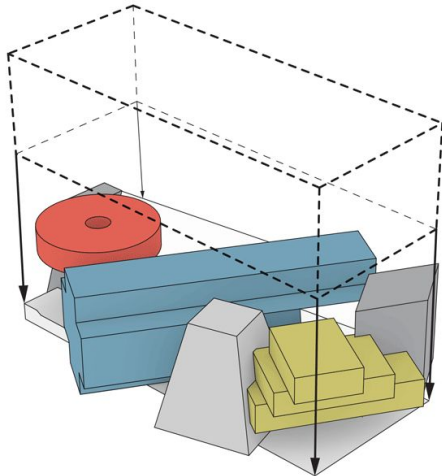

Experimentarium, Copenhagen, CEBRA

Cliffside visitor center in Scotland by Reiulf Arkitekter

Icefiord center in Greenland by Dorte Mandrup Arkitekter

Floor Plan 1:400

Children's culture house in Copenhagen by Dorte Mandrup Arkitekter

Community center by MVRDV in Denmark

OPTIMAL FUNCTION SHAPED ZONES

SITE PERIMETER BOX

CUT

ZONES

PLAYZONE

Visitor center in Netherlands by Junya Ishigami