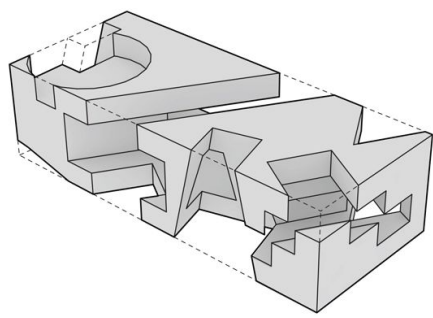

Experimentarium, Copenhagen, CEBRA

Cliffside visitor center in Scotland by Reiulf Arkitekter

Icefiord center in Greenland by Dorte Mandrup Arkitekter

Floor Plan 1:400

Children's culture house in Copenhagen by Dorte Mandrup Arkitekter

Community center by MVRDV in Denmark

OPTIMAL FUNCTION SHAPED ZONES

SITE PERIMETER BOX

CUT

ZONES

PLAYZONE

Visitor center in Netherlands by Junya Ishigami