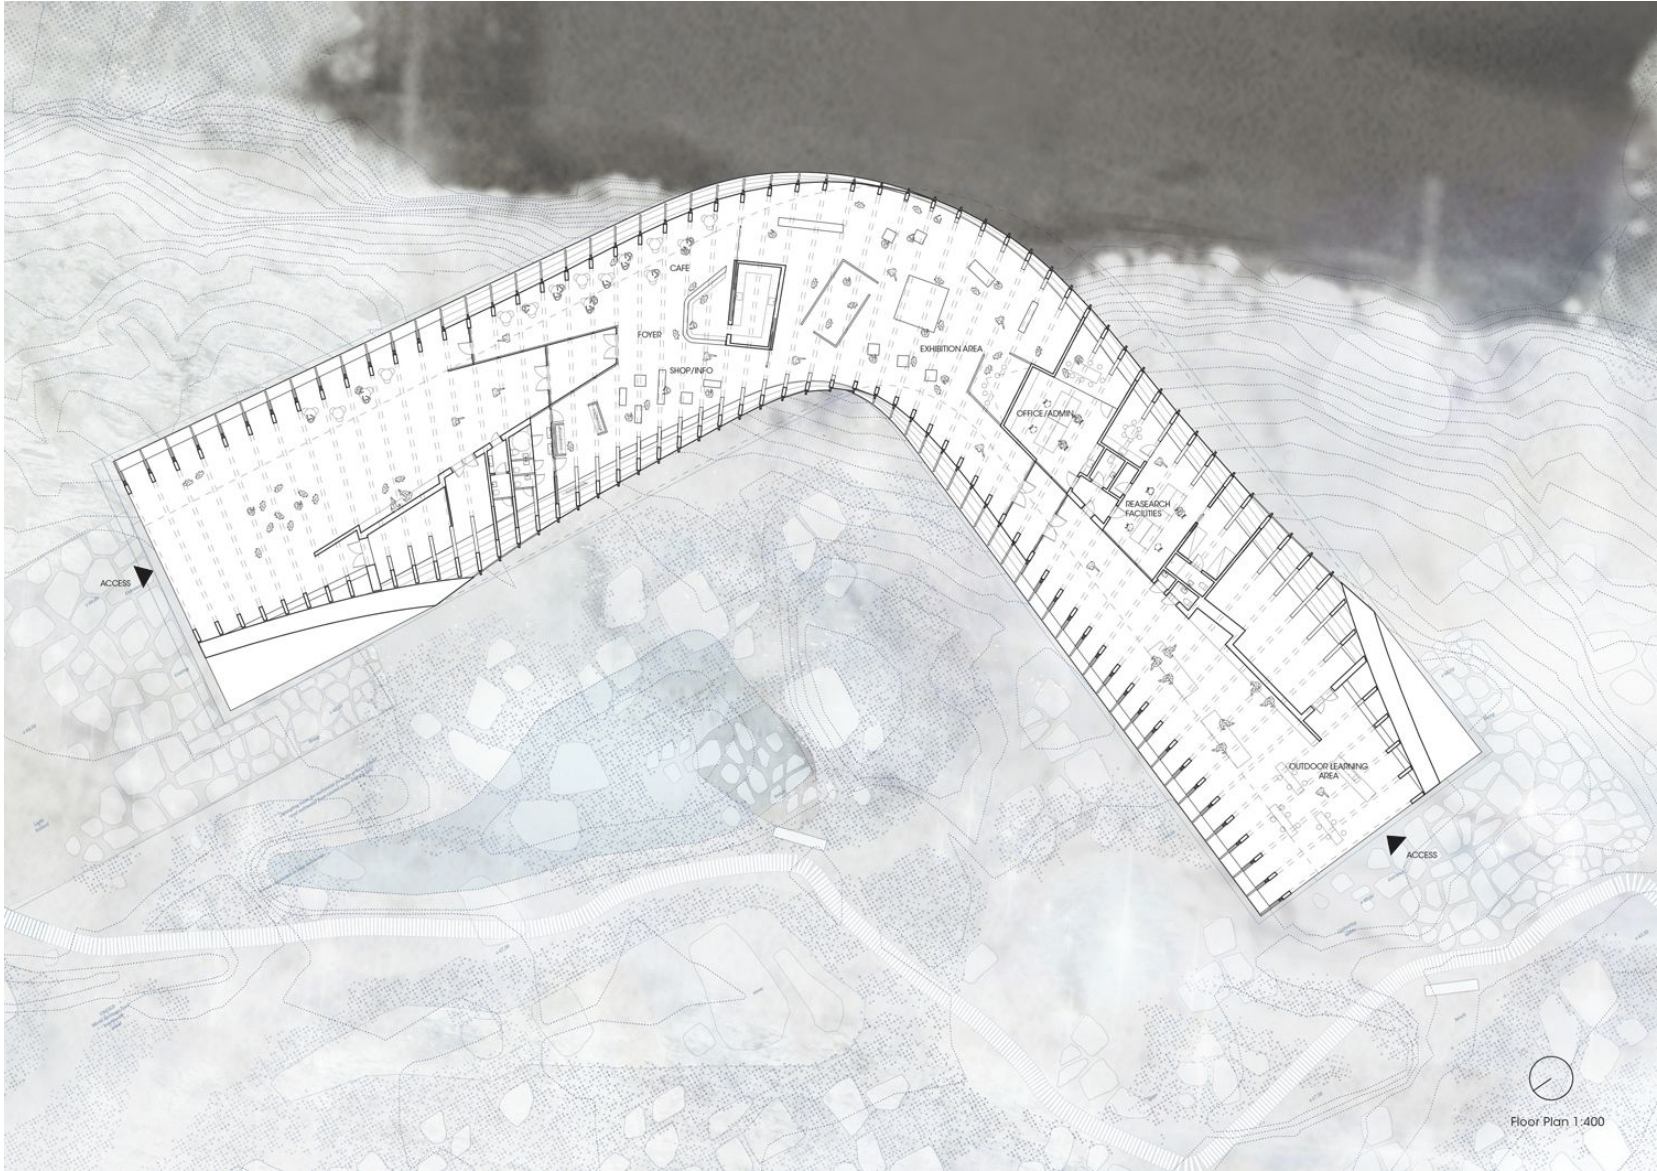

Experimentarium, Copenhagen, CEBRA

Cliffside visitor center in Scotland by Reiulf Arkitekter

Icefiord center in Greenland by Dorte Mandrup Arkitekter

Floor Plan 1:400

Children's culture house in Copenhagen by Dorte Mandrup Arkitekter

Community center by MVRDV in Denmark

OPTIMAL FUNCTION SHAPED ZONES

SITE PERIMETER BOX

CUT

ZONES

PLAYZONE

Visitor center in Netherlands by Junya Ishigami