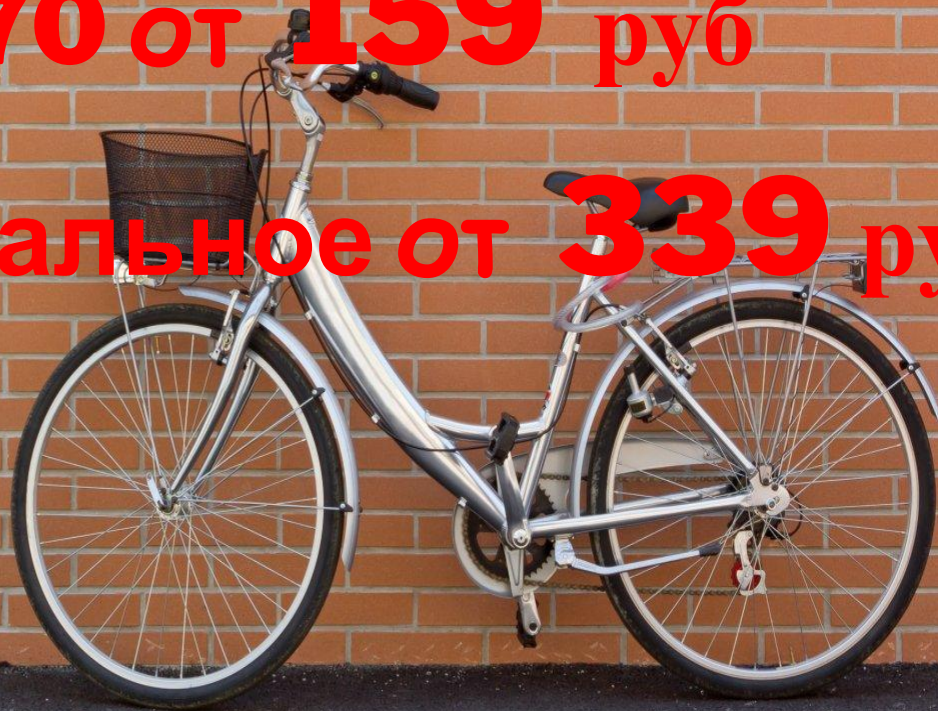

**Ждем всех
на «GARAGE»**

SALE

С 13 по 22 июня

Махровые полотенца от **59** руб

КПБ 1,5 спальный от **339** руб

Подушки 70*70 от **159** руб

Одеяло 1,5 спальное от **339** руб

The background is a close-up photograph of a brick wall. The bricks are of various shades of brown, tan, and dark grey, with some showing signs of weathering and discoloration. The mortar is a light, sandy color. The text is overlaid in a bright red, bold, sans-serif font. The text is arranged in four lines, centered horizontally. The first line is 'А также:', the second is 'распродажа', the third is 'старых брендов', and the fourth is 'и коллекций'.