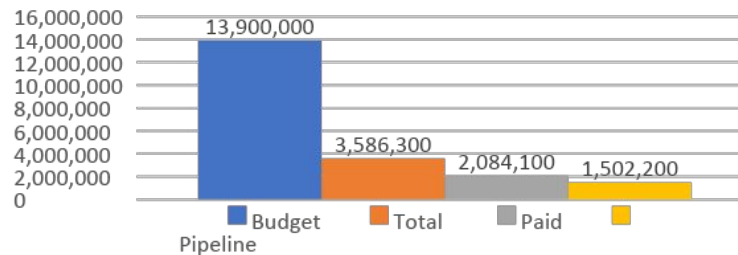

P&L - Mar 2018