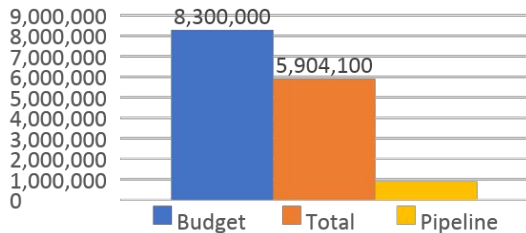

On-The-Book list by Mar 2018 + current figures

LA VILLA PLYOS
BOOTCAMP • NUTRITION • SPA

Rooms	Period	1-6 March	7 March	8 March	9 March	10 March	11 March	12 March	13 March	14 March	15-18 March	19-22 March	23 March	24 March	25 March	26-31 March		
		<table border="1"> <tr> <td rowspan="11">Villa A</td> <td>101</td> <td></td><td></td><td></td><td></td><td></td><td></td><td></td><td></td><td></td><td></td><td></td><td></td><td></td><td></td><td></td> </tr> <tr> <td>102</td> <td></td><td></td><td colspan="4">Bogacheva Anastasia (164 K)</td><td></td><td></td><td></td><td></td><td></td><td></td><td></td><td></td><td></td><td></td> </tr> <tr> <td>103</td> <td></td><td></td><td colspan="4">Lukicheva (81K)</td><td></td><td></td><td></td><td></td><td></td><td></td><td></td><td></td><td></td><td></td> </tr> <tr> <td>104</td> <td></td><td colspan="4">Kolchina (133,5 K)</td><td></td><td></td><td></td><td></td><td></td><td></td><td colspan="4">Klimova (89 K)</td> </tr> <tr> <td>105</td> <td></td><td></td><td></td><td></td><td colspan="4">Tarasov (222.5 K)</td><td></td><td></td><td></td><td></td><td></td><td></td><td></td><td></td> </tr> <tr> <td>106</td> <td></td><td colspan="4">Dubrovskaya (222.5 K)</td><td></td><td></td><td></td><td></td><td></td><td></td><td></td><td></td><td></td><td></td><td></td> </tr> <tr> <td>107</td> <td></td><td></td><td></td><td colspan="4">Kharlanov (33.3 K)</td><td></td><td></td><td></td><td></td><td colspan="4">Leibman (99.5 K)</td> </tr> <tr> <td>108</td> <td></td><td></td><td colspan="4">Krotov (686K)</td><td></td><td></td><td></td><td></td><td></td><td></td><td></td><td></td><td></td><td></td> </tr> <tr> <td>109</td> <td></td><td colspan="4">Kolesnikov (198 K)</td><td></td><td></td><td></td><td></td><td></td><td></td><td></td><td></td><td></td><td></td><td></td> </tr> <tr> <td>110</td> <td></td><td></td><td colspan="4">Krotov</td><td></td><td></td><td></td><td></td><td></td><td></td><td></td><td></td><td></td><td></td> </tr> <tr> <td rowspan="11">Villa C</td> <td>301</td> <td></td><td colspan="4">Dadashev (451,5 K)</td><td></td><td></td><td></td><td></td><td></td><td></td><td></td><td></td><td></td><td></td><td></td> </tr> <tr> <td>302</td> <td></td><td colspan="4">Dadashev</td><td></td><td></td><td></td><td></td><td></td><td></td><td></td><td></td><td></td><td></td><td></td> </tr> <tr> <td>303</td> <td></td><td colspan="4">Marchenko (143.1 K)</td><td></td><td></td><td></td><td></td><td></td><td></td><td></td><td></td><td></td><td></td><td></td> </tr> <tr> <td>304</td> <td></td><td></td><td></td><td></td><td></td><td></td><td></td><td></td><td></td><td></td><td></td><td></td><td></td><td></td><td></td><td></td> </tr> <tr> <td>305</td> <td></td><td colspan="4">Margarita (246 K)</td><td></td><td></td><td></td><td></td><td></td><td></td><td></td><td></td><td></td><td></td><td></td> </tr> <tr> <td>306</td> <td></td><td></td><td></td><td></td><td></td><td></td><td></td><td></td><td></td><td></td><td></td><td></td><td></td><td></td><td></td><td></td> </tr> <tr> <td>307</td> <td></td><td colspan="4">Hlopkova (59K)</td><td></td><td></td><td></td><td></td><td></td><td></td><td></td><td></td><td></td><td></td><td></td> </tr> <tr> <td>308</td> <td></td><td></td><td></td><td></td><td></td><td></td><td></td><td></td><td></td><td></td><td></td><td></td><td></td><td></td><td></td><td></td> </tr> <tr> <td>309</td> <td></td><td></td><td></td><td></td><td></td><td></td><td></td><td></td><td></td><td></td><td></td><td></td><td></td><td></td><td></td><td></td> </tr> <tr> <td>310</td> <td></td><td></td><td></td><td></td><td></td><td></td><td></td><td></td><td></td><td></td><td></td><td></td><td></td><td></td><td></td><td></td> </tr> <tr> <td>311</td> <td></td><td></td><td></td><td></td><td></td><td></td><td></td><td></td><td></td><td></td><td></td><td></td><td></td><td></td><td></td><td></td> </tr> </table>																

■ paid
■ in process

P&L - Feb 2018