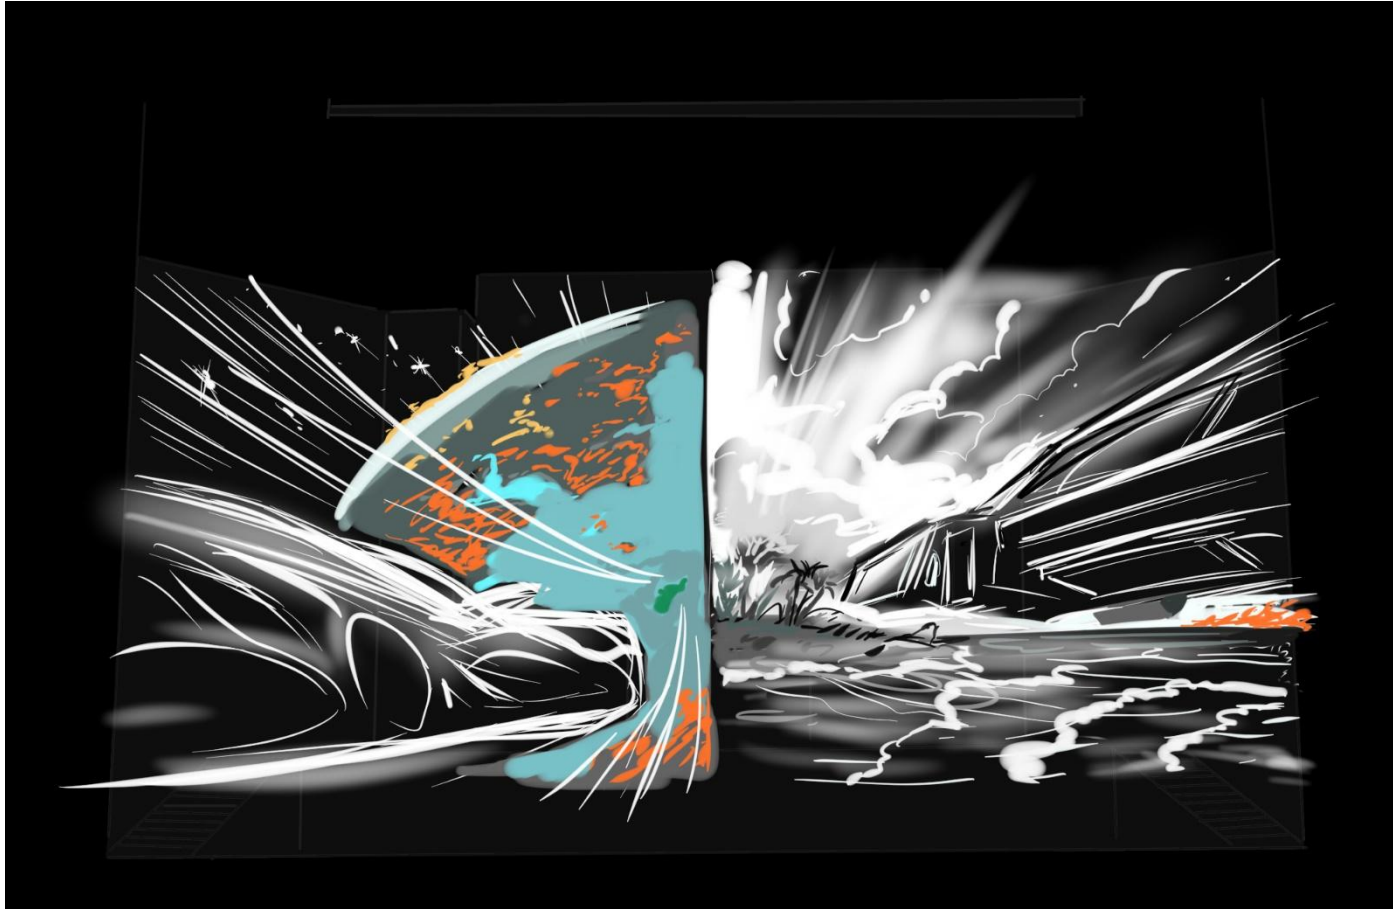

The picture on the screen splits. In the second part of the screen there is a large image from the Earth and a flying Max spaceship appears. Max enters it, the guards run in the distance.

The city begins to crumble, the ground destroys under the guards and the guards grab to the edge. Max returns and helps the guards escape. They climb aboard the Max's spaceship.

The army of Alivia rises aboard her spaceship. Princess Alivia's spaceship flies up.

Both ships rise into the air and fly rapidly.

On one side of the screen, the Alivia's ship is moving in space to Earth. On another, the Max ship is flying over the surface of the Earth.