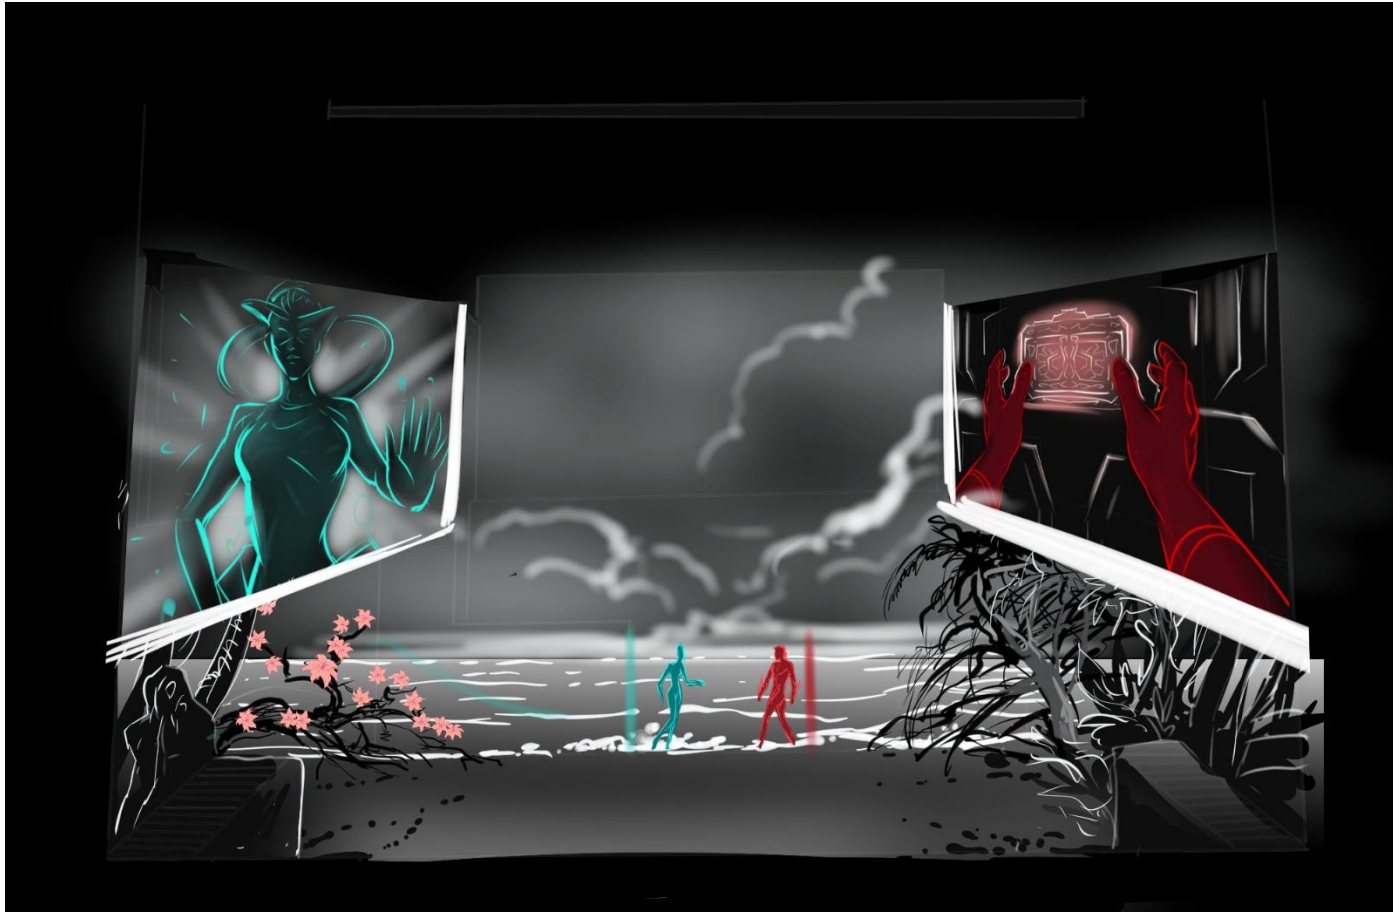

Alivia and Max collide in the same place (2 screens in the graphic merges).

Max flashback: he remembered Alivia, who appeared in front of Max in storage before he opened the magic box.