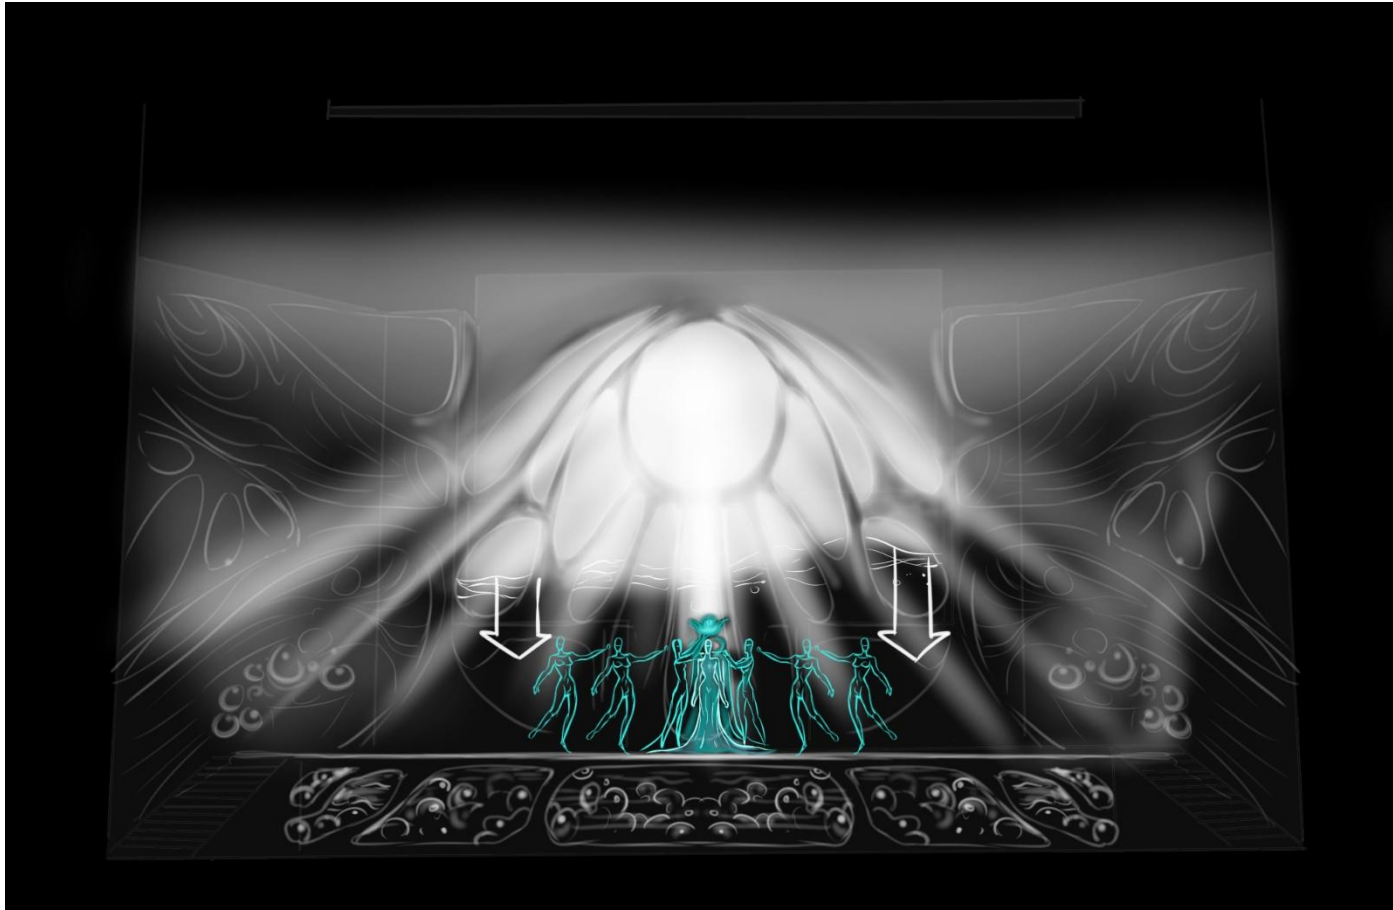

In the dark little points of light come on, it move. The courtiers of the castle dance with lights.

(Narrator voice):
Nebula planet is the only one, who ever could defeat the great Evil on Earth, thanks to magical reviving power of it royals.

The courtiers of the castle immerse the light in the water.

Princess Alivia
wakes up out of the
water, she rises
above the stage -
behind her is a long
volumetric train of
shining fabric.

Princess Alivia's maids slowly descends from the ceiling along with jellyfish (on the screen)

The courtiers of the castle in the dance go into the intervals between the screens and then appear in the graphic on the screen.

The castle is rising from the water.

The courtiers descend from the graphics on the screen and appear on the stage.

The castle of the princess rises above the surface of the Nebula planet.

Storyboard

Scene 3

A few more parts of the princess's city rise to the surface of the planet. The image Earth planet appears in front of the court kingdoms, they are looking at it. The planet is covering with black moving substance.