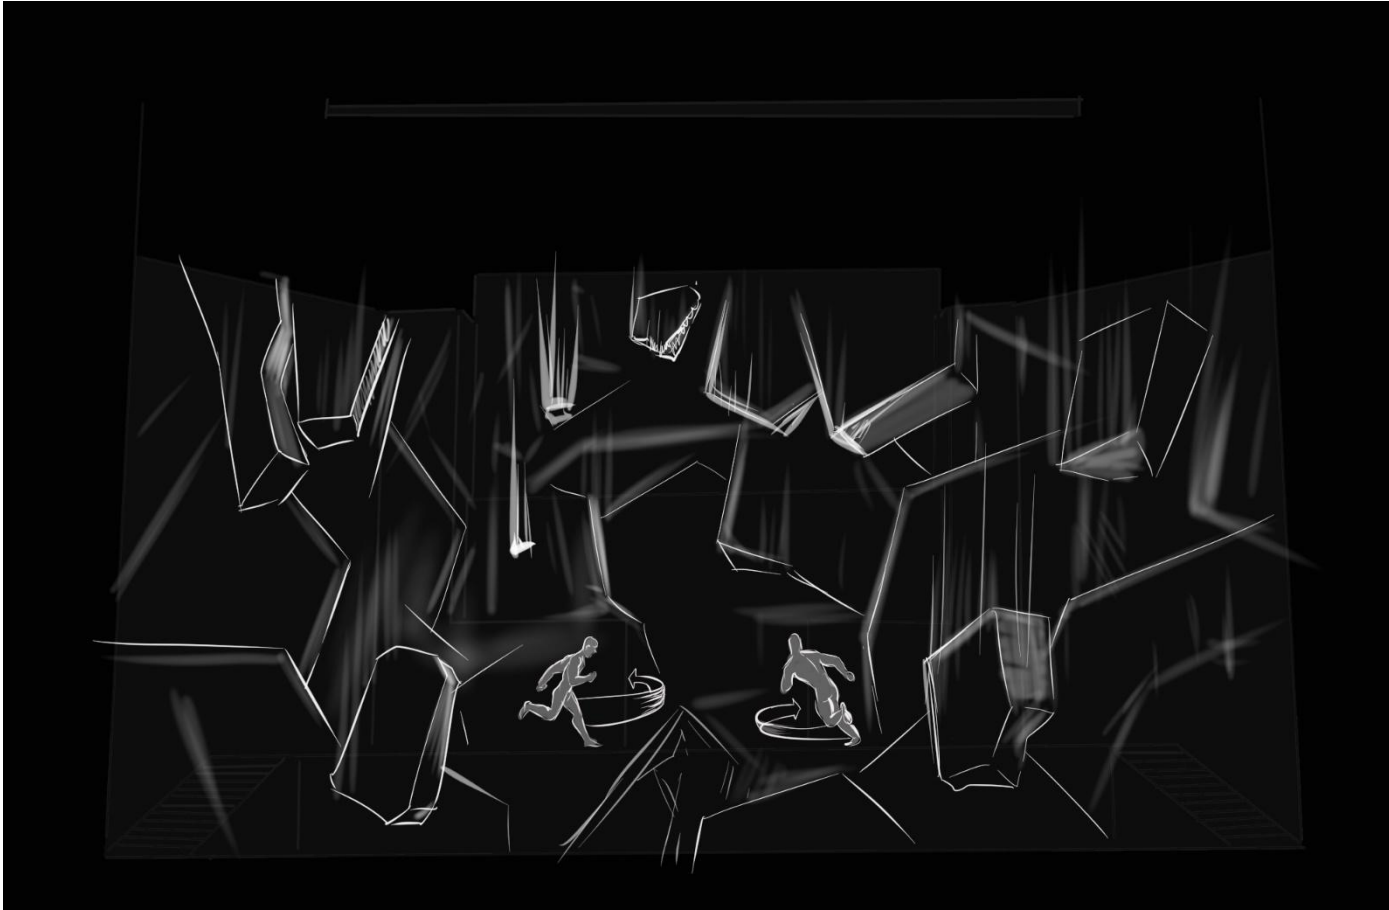

The box was hidden in special storage, which was protected by guards possessing the power of earth and air.

**And the Earth was
safe for 1000
years until this
Time...**

The hero of the story Max appears.

He snuck into this strictly guarded storage.

Max burns out of curiosity, he is reaching out his arms to the box.

The image of incredible girl appears in front of a hero, warning him.

Max freezes, at the same time the guards break into the vault.

A fight ensues, the guards try to hold Max, but he breaks free, opens the box and releases an ancient Evil. A bright red beam breaks out from the box.

Max's hands are covered with red stigmata. (covering with shining red crystals)

(Narrator voice):
Prophecy: the one who opened the box will be damned, and will perish, if evil be not defeated within 24 hours. Crystals will point the way to the Evil.

The building and the whole environment begins to crumble. Max and the guards run through the sewer into the city.