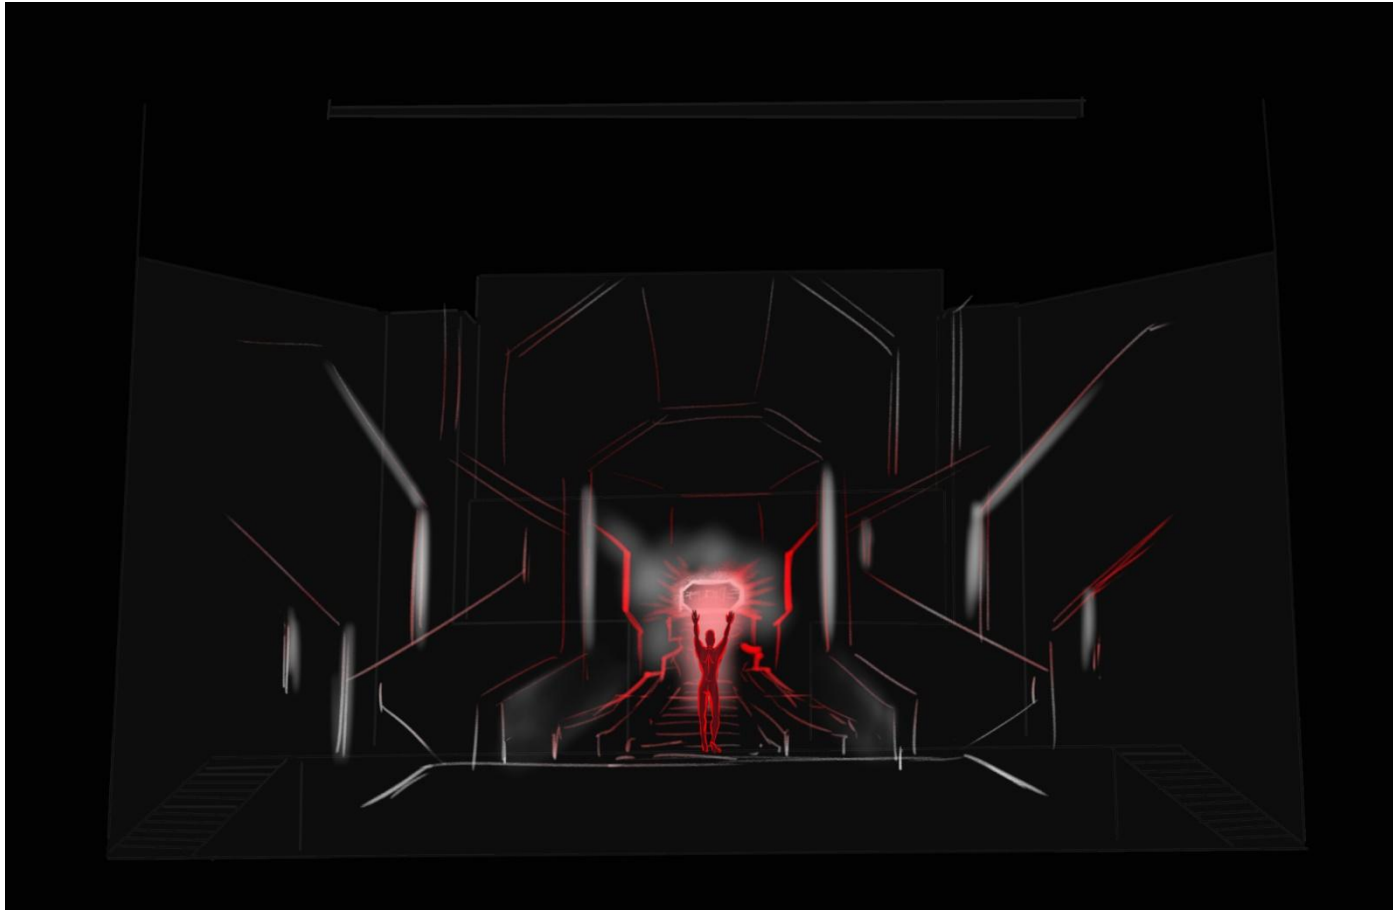

(Narrator voice):
Narrator tells a
story, that took
place 1000 years
ago.

People of Earth with the help of Nebula Kingdom had won the great battle with Evil and imprisoned it's life power in ancient magic box.

The box was hidden in special storage, which was protected by guards possessing the power of earth and air.

**And the Earth was
safe for 1000
years until this
Time...**

The hero of the story Max appears.

He snuck into this strictly guarded storage.

Max burns out of curiosity, he is reaching out his arms to the box.

The image of incredible girl appears in front of a hero, warning him.

Max freezes, at the same time the guards break into the vault.

A fight ensues, the guards try to hold Max, but he breaks free, opens the box and releases an ancient Evil. A bright red beam breaks out from the box.

Max's hands are covered with red stigmata. (covering with shining red crystals)