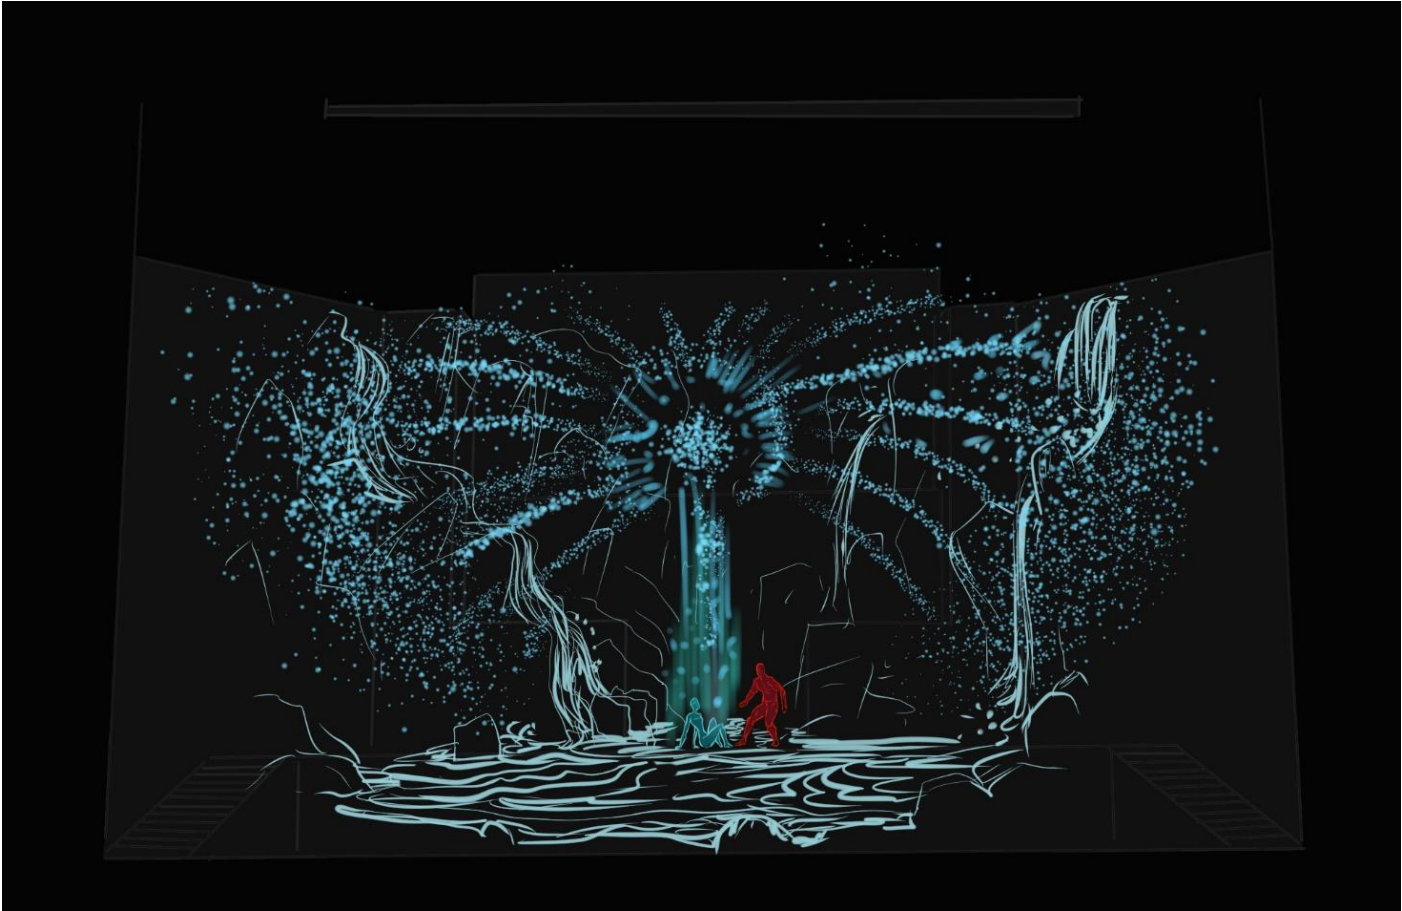

Alivia comes to life.