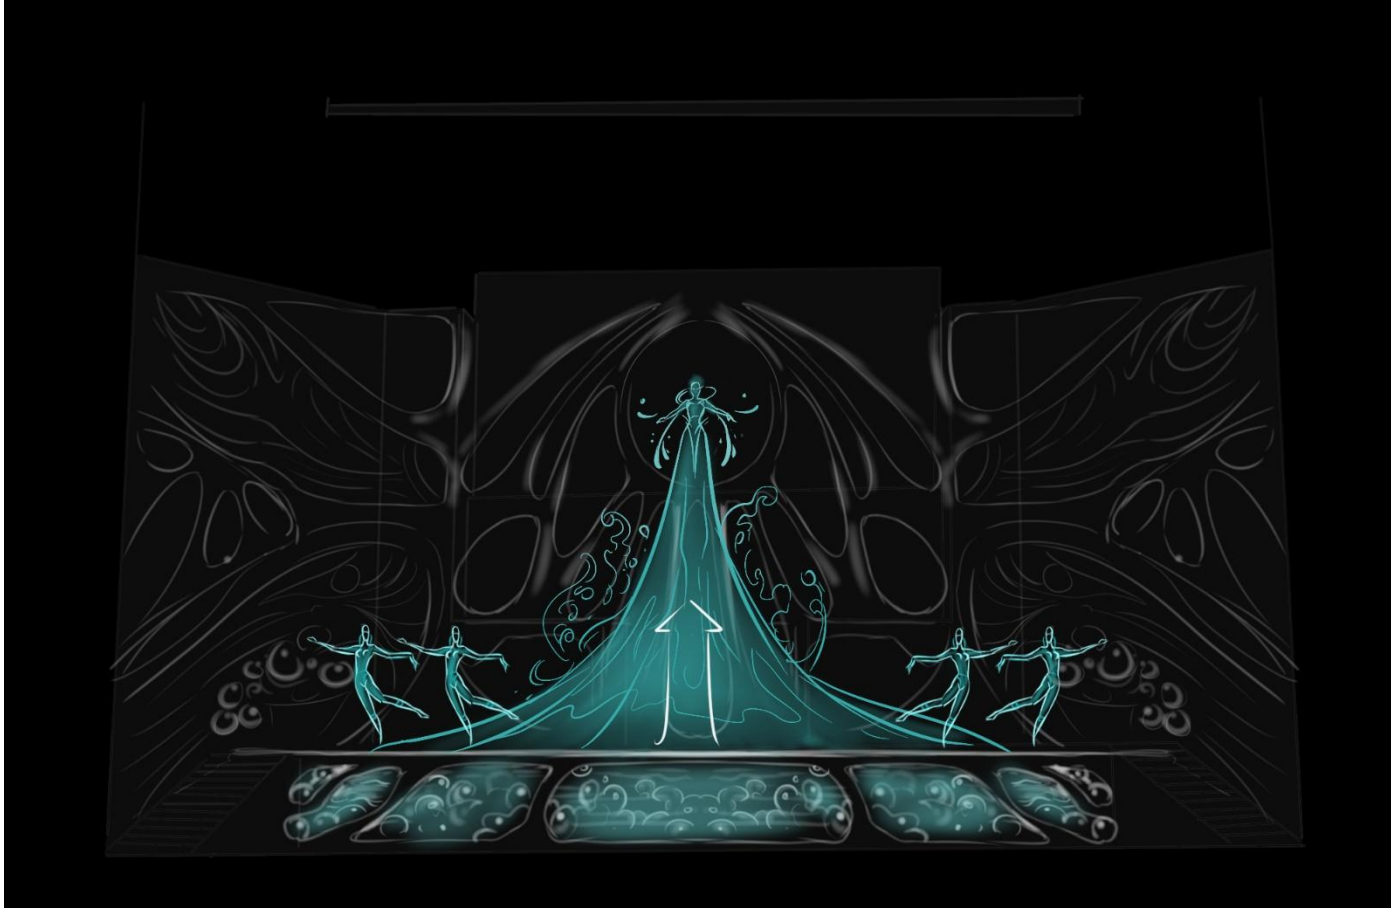

Princess Alivia
wakes up out of the
water, she rises
above the stage -
behind her is a long
volumetric train of
shining fabric.