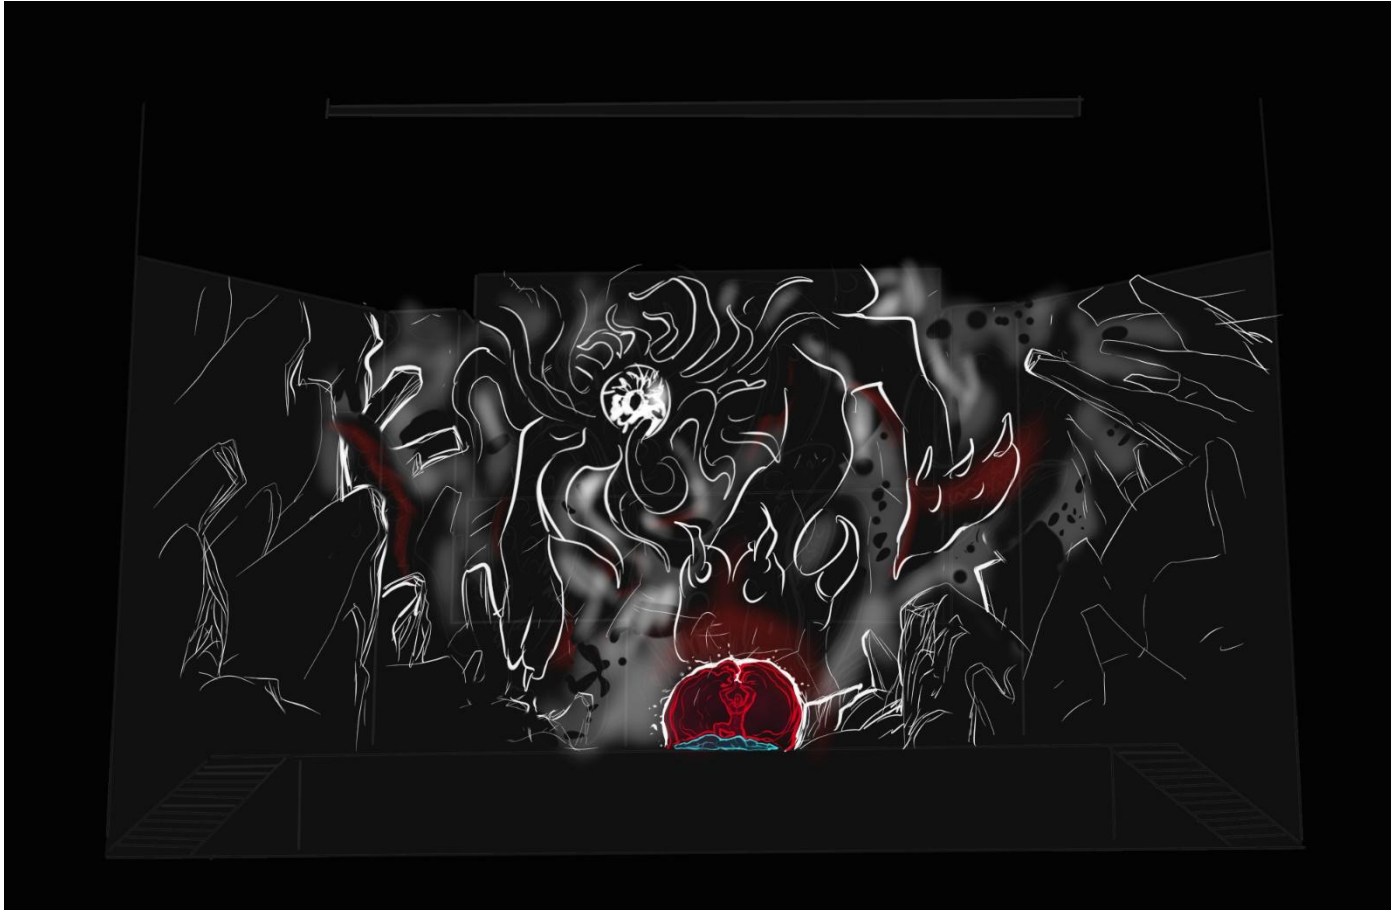

A monster beats
a tentacle on the
ground.

All are falling through the appeared hole in the ground.

Max and Alivia fly down (on the screen, the movement of the fall in the well, Max and Alivia "fall" back to us. Winches). Max, using his power, forms interference for monster. Monster slows down, but then with a new force it breaks down obstacles. One of the landslides touches Alivia.

Max and Alivia
drown in the
darkness, moving
away from the
monster. Blackout

Alivia lies on the ground, Max runs up to her.

Monster enters the cave.

Max closes Alivia from the monster, forming a power shield. The tentacles of the monster are trying to penetrate the defense.

Tentacles of monsters appear from under the stage, several warriors fight with them. But the monster wins the battle, all the warriors are defeated.

With the last blows of a talus, the monster splits a cave. (the camera frame in the graphics moves down below).

Streams of light fly up from the bottom up on the screen, Max soars in them in zero gravity (on the winch). On the land of Alivia which directs this stream to Max. The light on Alivia is extinguished. She shares her power with Max