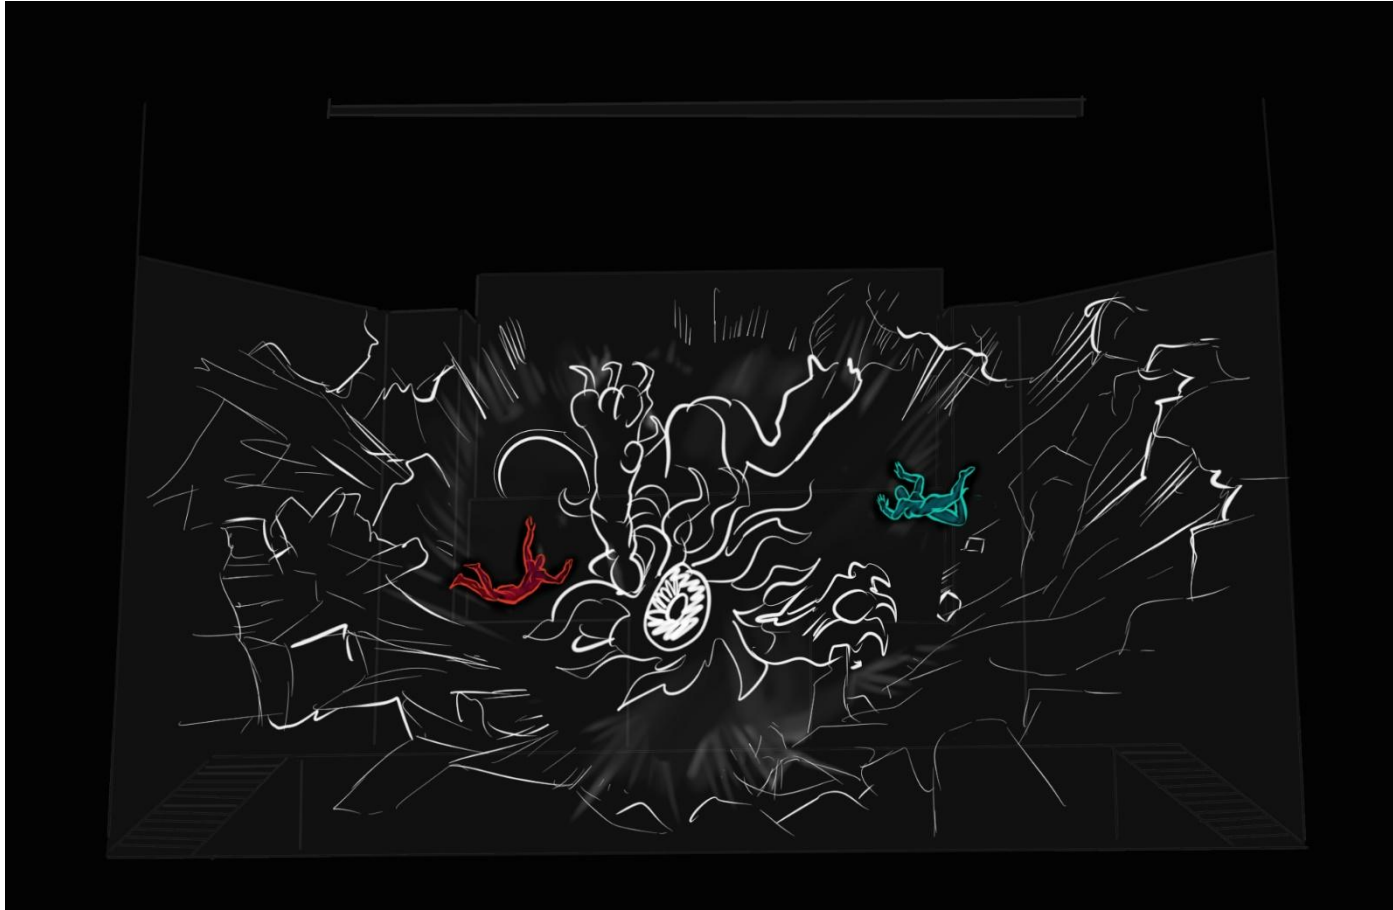

Max and the guards observe from the side.

All heroes disappear from the stage.
Graphic on the screen is moving far from the action place.
The Evil is rising far in the sea.

The Evil moves forward(using treadmill) and behind it is his monster avatar (on the graphics on the screen)

The monster is thrown onto the beach and instantly strikes the first blow, throwing a couple aside. Max shields Alivia from the blow and takes it upon himself. Max falls.

Alivia fights with the monster. Using runes against dark matter. The graphics rotate a bit, creating a parallax motion.

A monster beats
a tentacle on the
ground.

All are falling through the appeared hole in the ground.

Max and Alivia fly down (on the screen, the movement of the fall in the well, Max and Alivia "fall" back to us. Winches). Max, using his power, forms interference for monster. Monster slows down, but then with a new force it breaks down obstacles. One of the landslides touches Alivia.

Max and Alivia
drown in the
darkness, moving
away from the
monster. Blackout

Alivia lies on the ground, Max runs up to her.

Monster enters the cave.

Max closes Alivia from the monster, forming a power shield. The tentacles of the monster are trying to penetrate the defense.