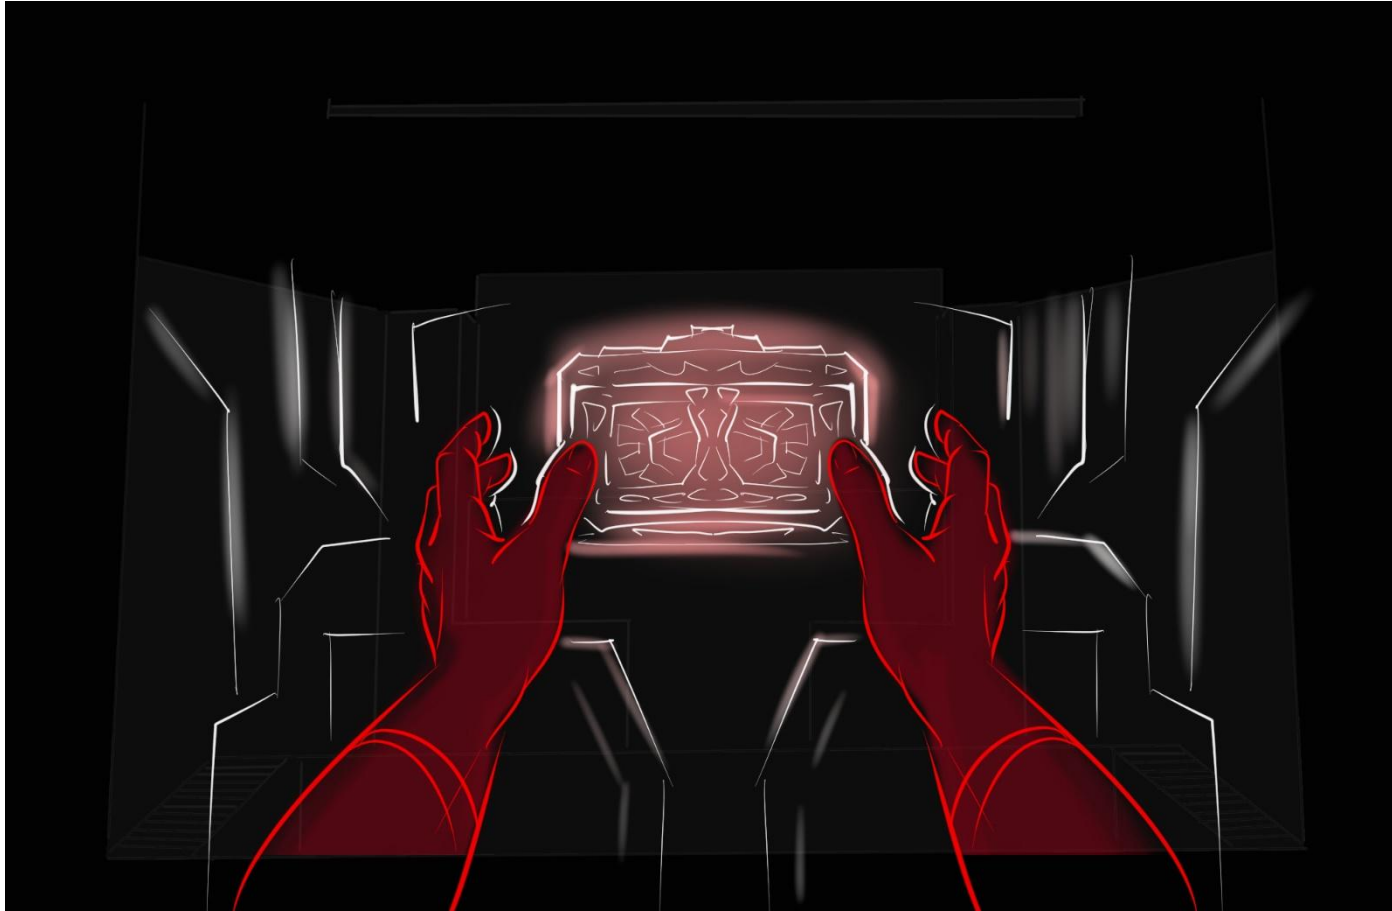

(Narrator voice):
Narrator tells a
story, that took
place 1000 years
ago.

People of Earth with the help of Nebula Kingdom had won the great battle with Evil and imprisoned it's life power in ancient magic box.

The box was hidden in special storage, which was protected by guards possessing the power of earth and air.

**And the Earth was
safe for 1000
years until this
Time...**

The hero of the story Max appears.

He snuck into this strictly guarded storage.

Max burns out of curiosity, he is reaching out his arms to the box.

The image of incredible girl appears in front of a hero, warning him.

Max freezes, at the same time the guards break into the vault.

A fight ensues, the guards try to hold Max, but he breaks free, opens the box and releases an ancient Evil. A bright red beam breaks out from the box.

Max's hands are covered with red stigmata. (covering with shining red crystals)