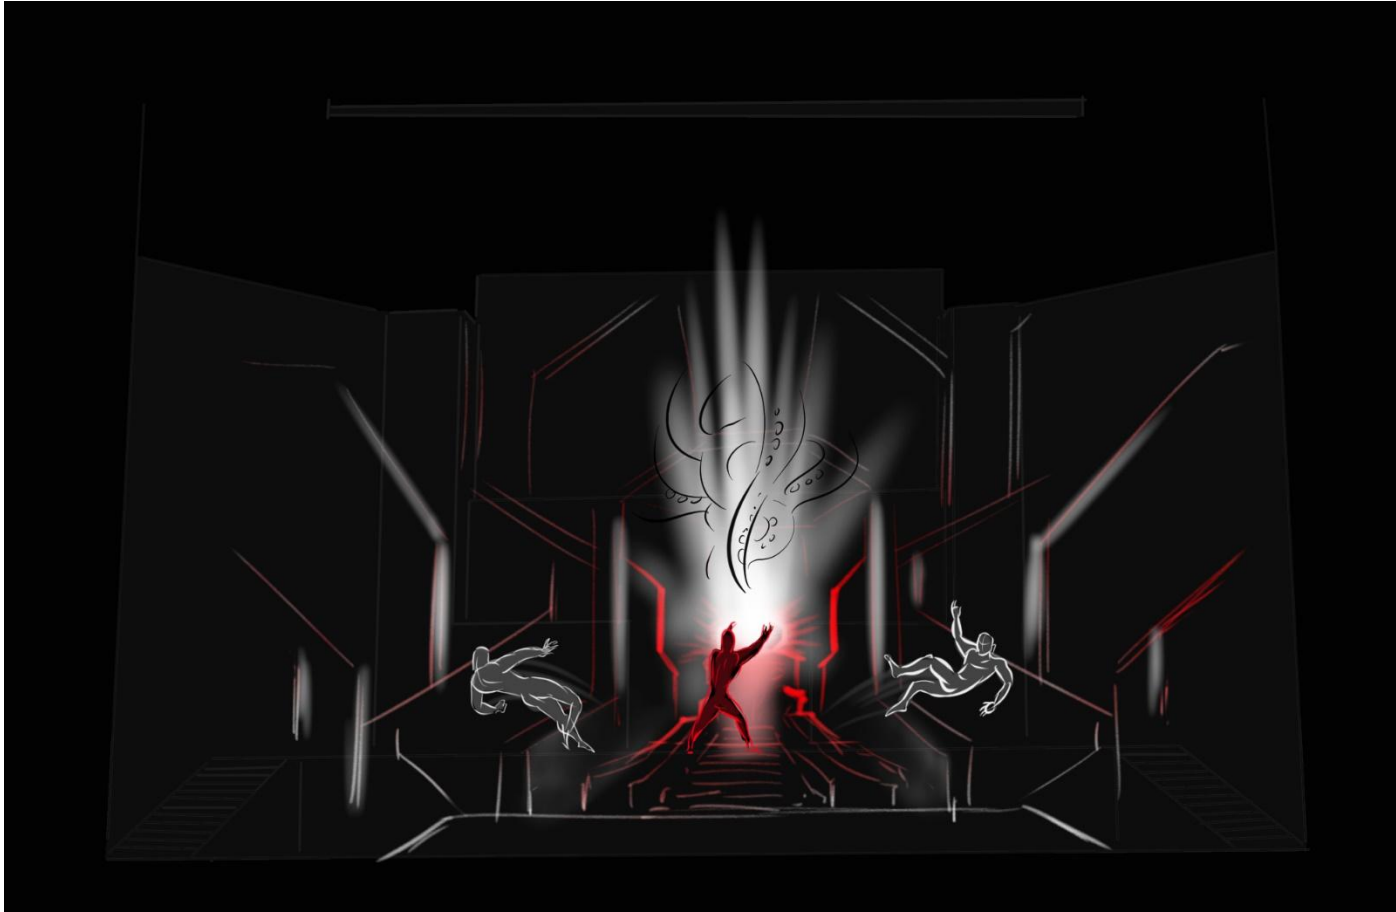

The box was hidden in special storage, which was protected by guards possessing the power of earth and air.

**And the Earth was
safe for 1000
years until this
Time...**

The hero of the story Max appears.

He snuck into this strictly guarded storage.

Max burns out of curiosity, he is reaching out his arms to the box.

The image of incredible girl appears in front of a hero, warning him.

Max freezes, at the same time the guards break into the vault.

A fight ensues, the guards try to hold Max, but he breaks free, opens the box and releases an ancient Evil. A bright red beam breaks out from the box.

Max's hands are covered with red stigmata. (covering with shining red crystals)

(Narrator voice):
Prophecy: the one who opened the box will be damned, and will perish, if evil be not defeated within 24 hours. Crystals will point the way to the Evil.

The building and the whole environment begins to crumble. Max and the guards run through the sewer into the city.