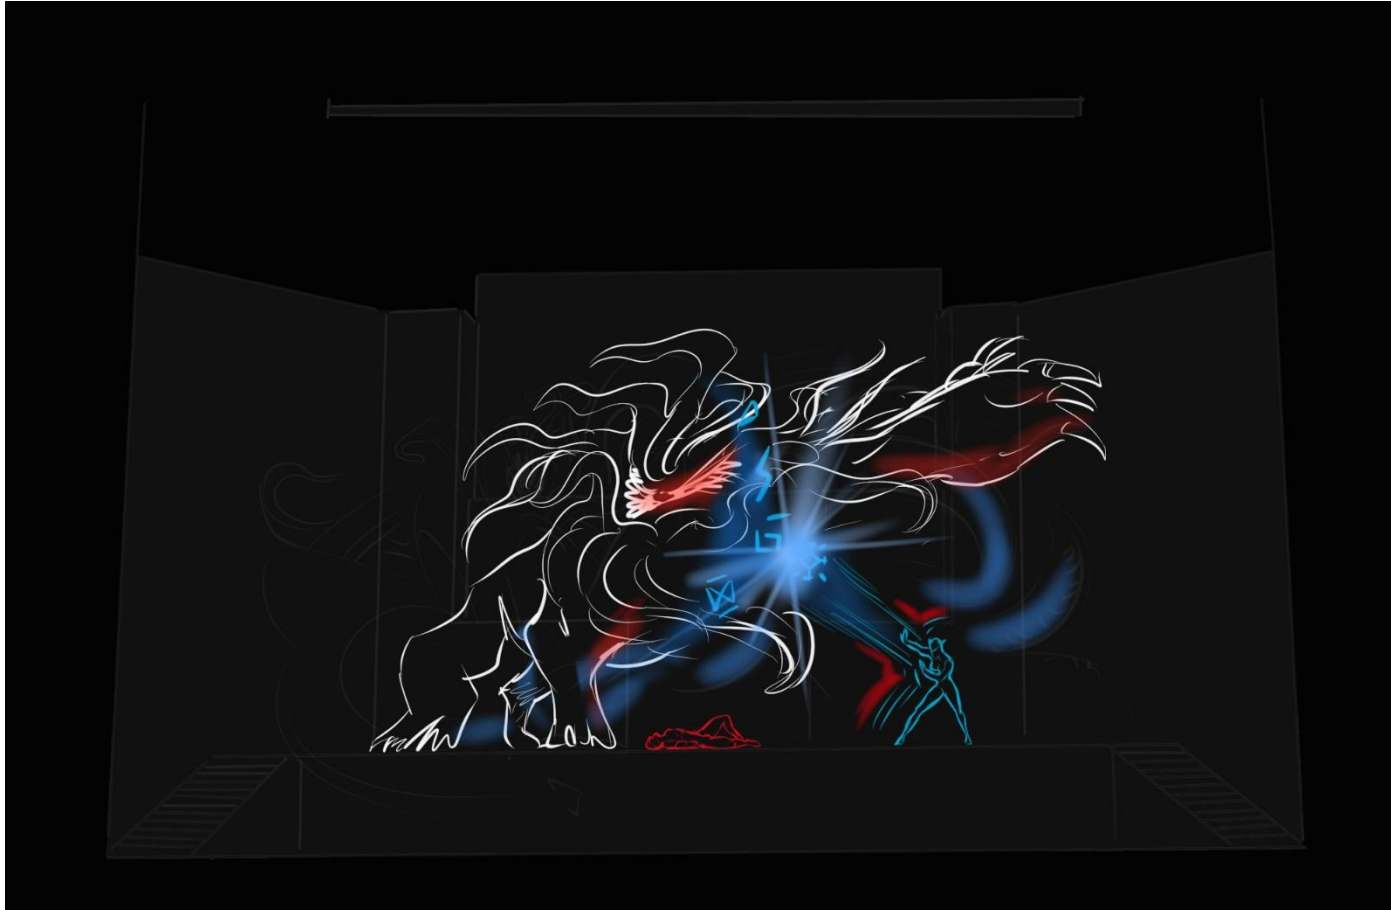

Max and the guards observe from the side.

All heroes disappear from the stage.
Graphic on the screen is moving far from the action place.
The Evil is rising far in the sea.

The Evil moves forward(using treadmill) and behind it is his monster avatar (on the graphics on the screen)

The monster is thrown onto the beach and instantly strikes the first blow, throwing a couple aside. Max shields Alivia from the blow and takes it upon himself. Max falls.

Alivia fights with the monster. Using runes against dark matter. The graphics rotate a bit, creating a parallax motion.

A monster beats
a tentacle on the
ground.

All are falling through the appeared hole in the ground.

Max and Alivia fly down (on the screen, the movement of the fall in the well, Max and Alivia "fall" back to us. Winches). Max, using his power, forms interference for monster. Monster slows down, but then with a new force it breaks down obstacles. One of the landslides touches Alivia.

Max and Alivia
drown in the
darkness, moving
away from the
monster. Blackout

Alivia lies on the ground, Max runs up to her.

Monster enters the cave.

Max closes Alivia from the monster, forming a power shield. The tentacles of the monster are trying to penetrate the defense.