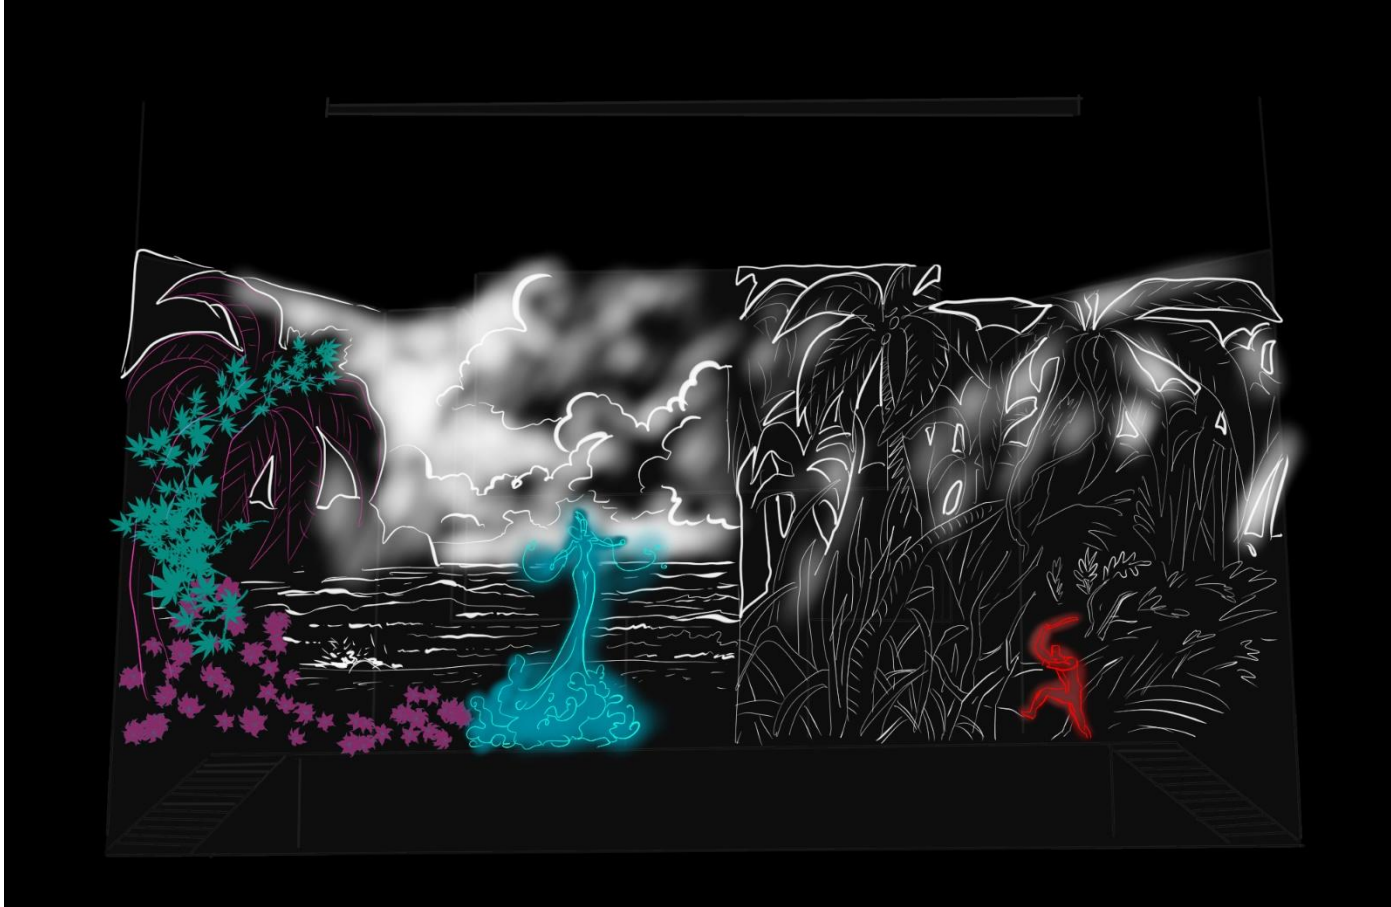

The castle of the princess rises above the surface of the Nebula planet.

Storyboard

Scene 3

A few more parts of the princess's city rise to the surface of the planet. The image Earth planet appears in front of the court kingdoms, they are looking at it. The planet is covering with black moving substance.

The picture on the screen splits. In the second part of the screen there is a large image from the Earth and a flying Max spaceship appears. Max enters it, the guards run in the distance.

The city begins to crumble, the ground destroys under the guards and the guards grab to the edge. Max returns and helps the guards escape. They climb aboard the Max's spaceship.

The army of Alivia rises aboard her spaceship. Princess Alivia's spaceship flies up.

Both ships rise into the air and fly rapidly.

On one side of the screen, the Alivia's ship is moving in space to Earth. On another, the Max ship is flying over the surface of the Earth.

Both ships land on different parts of the island. Alivia with her army and Max with the guards come out of the spaceships.

Alivia in the left part moves from left to the right (graphics on the screen moves along the coast). She is like flying on the bubbles cloud (graphic beneath Alivia).