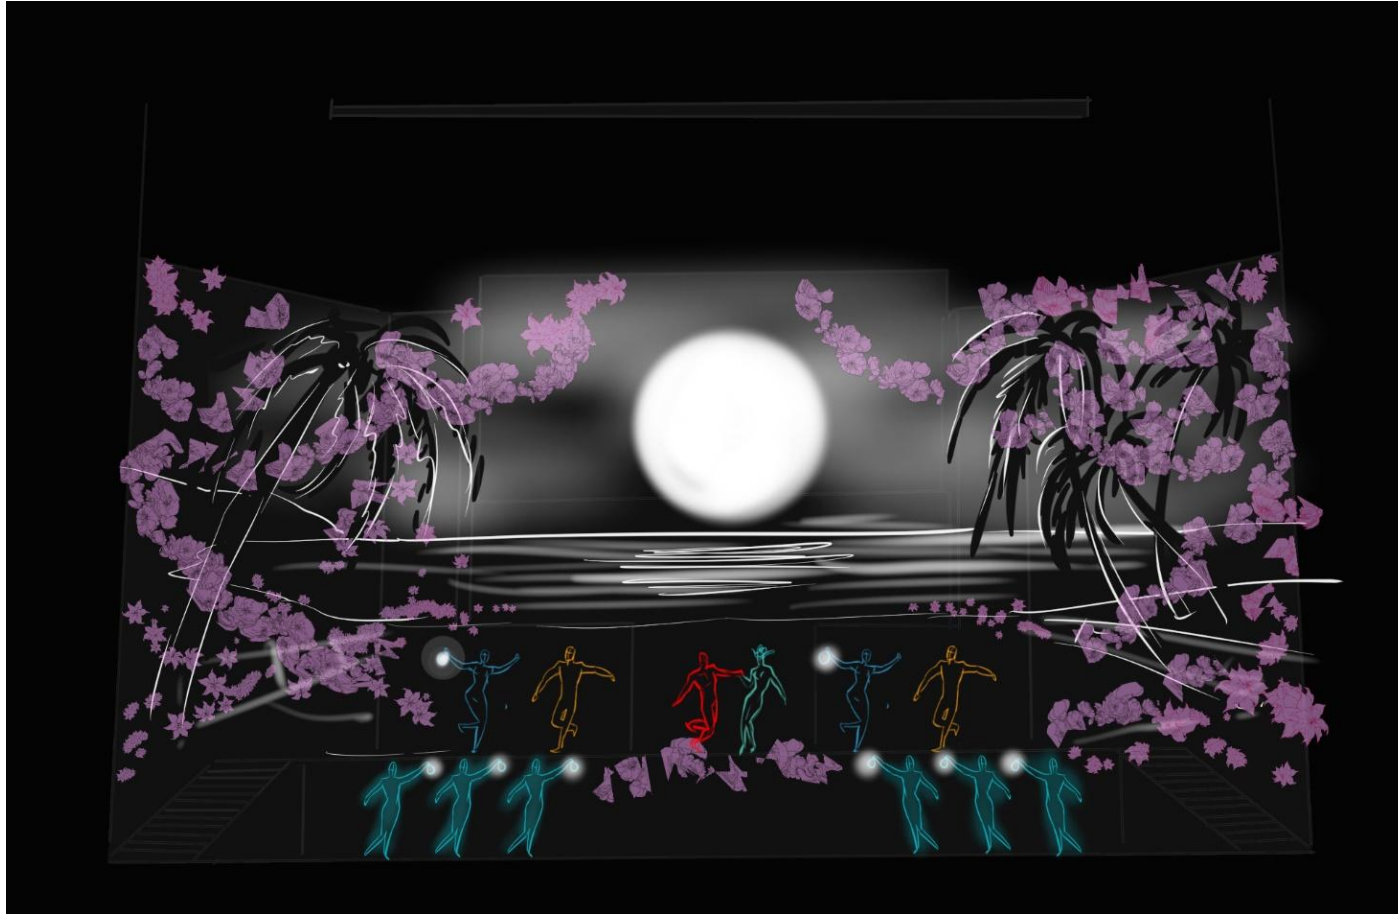

Streams of light fly up from the bottom up on the screen, Max soars in them in zero gravity (on the winch). On the land of Alivia which directs this stream to Max. The light on Alivia is extinguished. She shares her power with Max

The elements on the screen multiply and fight with the avatar monster. Meanwhile the Evil fights with Max.

Max delivers the final blow - Evil falls and disappears, his spirit appears on the screen. Evil and his avatar monster are immersing in a magic box.

Max runs up to the place where Alivia lies, Casket flies after him. Max kisses Alivia. Love is the only one power to defeat Evil forever. Red crystals with the hands of Max disappear. The casket explodes into pieces, holes are formed in the cave walls, and water starts flowing from there.

Water fills part of the cave, Max lifts Alivia and carries to the water.

Alivia comes to life.

The people of Nebula, the guards, Alivia and Max, at sunset, celebrate the victory over Evil. Neon flowers and plants sprout around them, lights come on.