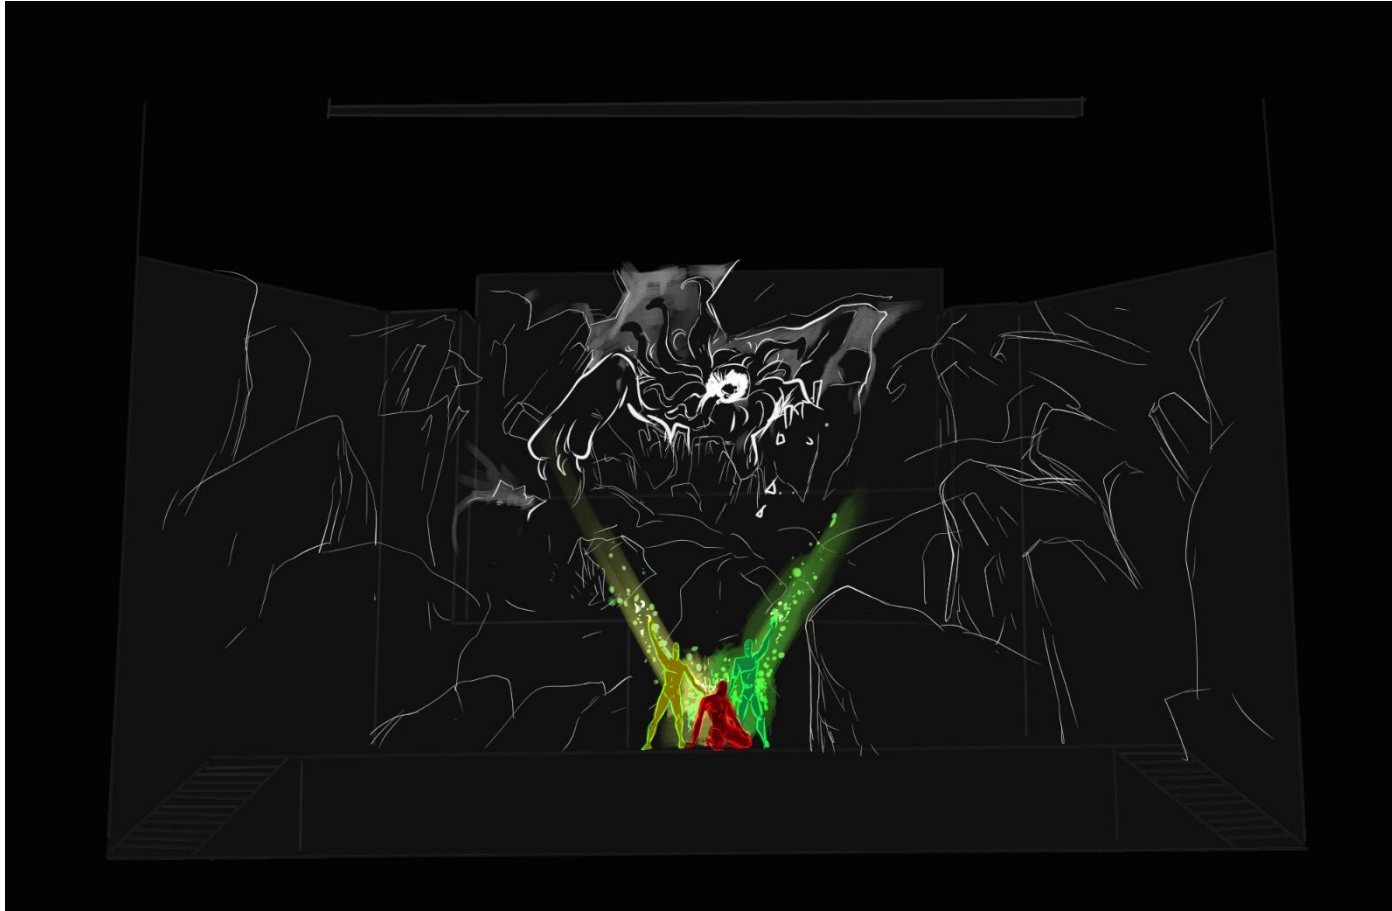

Tentacles of monsters appear from under the stage, several warriors fight with them. But the monster wins the battle, all the warriors are defeated.

With the last blows of a talus, the monster splits a cave. (the camera frame in the graphics moves down below).

Streams of light fly up from the bottom up on the screen, Max soars in them in zero gravity (on the winch). On the land of Alivia which directs this stream to Max. The light on Alivia is extinguished. She shares her power with Max

Max flies up to the ceiling (on the screen it rises up back where the monster is).

Max fights against the monster with the power of two elements, Fire and Water.

Max's forces fade away, he breaks free from the monster and falls.

The elements on the screen multiply and fight with the avatar monster. Meanwhile the Evil fights with Max.

Max delivers the final blow - Evil falls and disappears, his spirit appears on the screen. Evil and his avatar monster are immersing in a magic box.