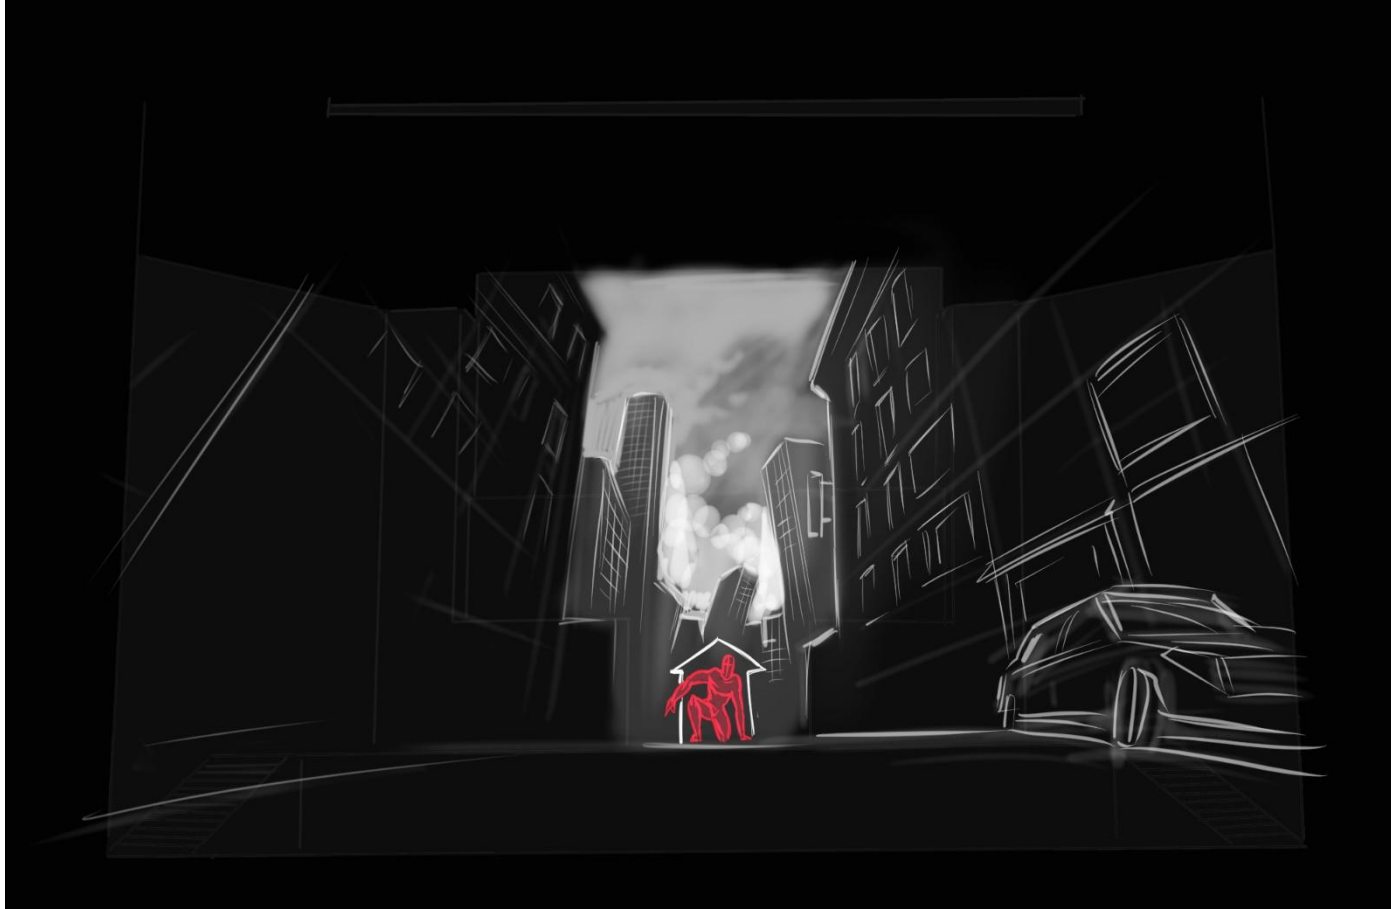

He snuck into this strictly guarded storage.

Max burns out of curiosity, he is reaching out his arms to the box.

The image of incredible girl appears in front of a hero, warning him.

Max freezes, at the same time the guards break into the vault.

A fight ensues, the guards try to hold Max, but he breaks free, opens the box and releases an ancient Evil. A bright red beam breaks out from the box.

Max's hands are covered with red stigmata. (covering with shining red crystals)

(Narrator voice):
Prophecy: the one who opened the box will be damned, and will perish, if evil be not defeated within 24 hours. Crystals will point the way to the Evil.

The building and the whole environment begins to crumble. Max and the guards run through the sewer into the city.

They emerge from a hatch in the ground.

The city collapses,
Max and the
guards flee through
the city, climbing
higher and higher.

Storyboard

Scene 2

Max breaks away from the guards and stops, looking at the panorama of the collapsing city.