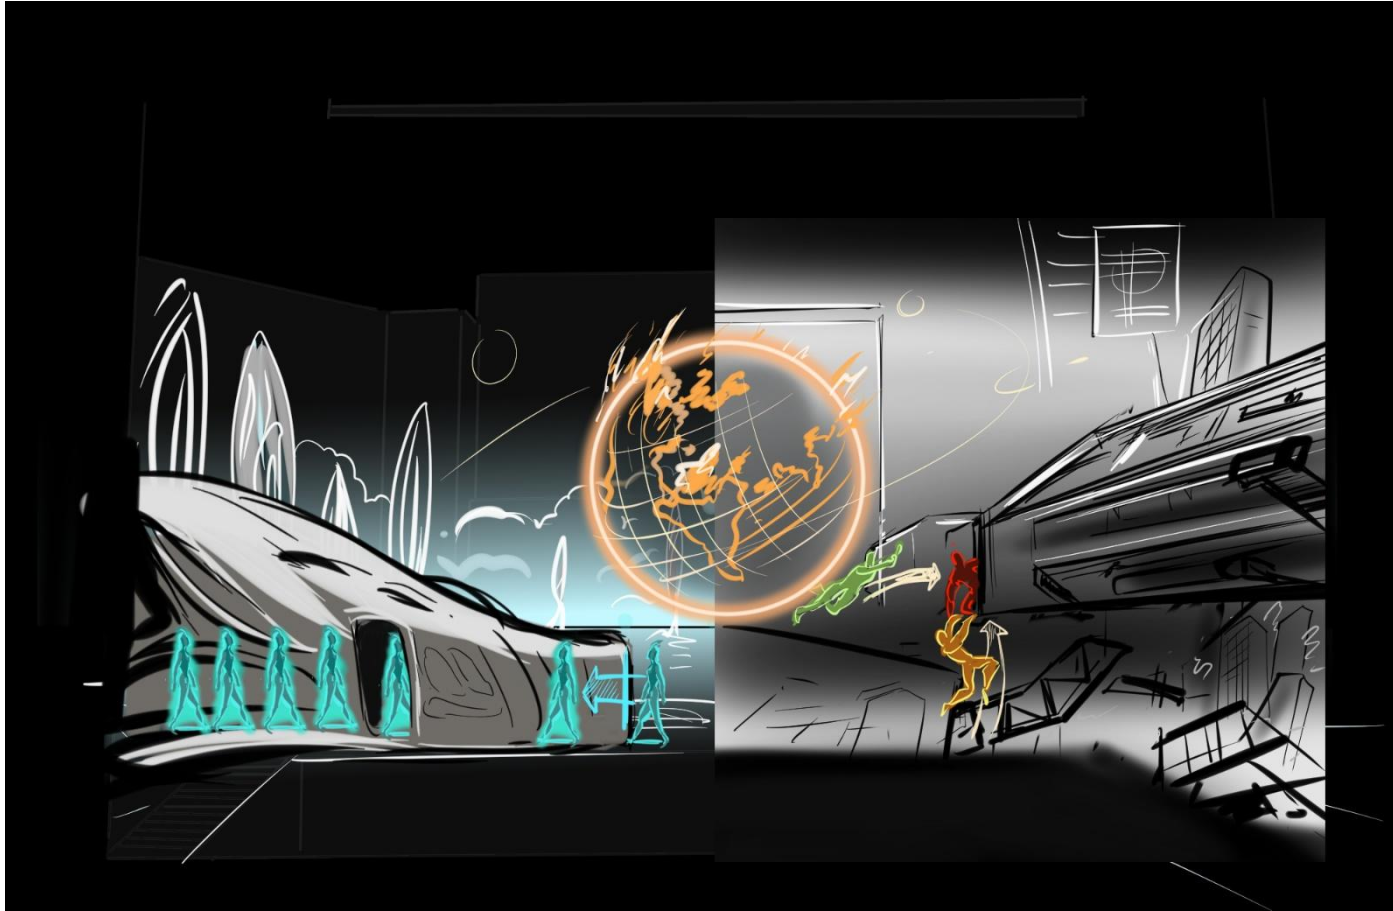

The courtiers of the castle in the dance go into the intervals between the screens and then appear in the graphic on the screen.

The castle is rising from the water.

The courtiers descend from the graphics on the screen and appear on the stage.

The castle of the princess rises above the surface of the Nebula planet.

Storyboard

Scene 3

A few more parts of the princess's city rise to the surface of the planet. The image Earth planet appears in front of the court kingdoms, they are looking at it. The planet is covering with black moving substance.

The picture on the screen splits. In the second part of the screen there is a large image from the Earth and a flying Max spaceship appears. Max enters it, the guards run in the distance.

The city begins to crumble, the ground destroys under the guards and the guards grab to the edge. Max returns and helps the guards escape. They climb aboard the Max's spaceship.