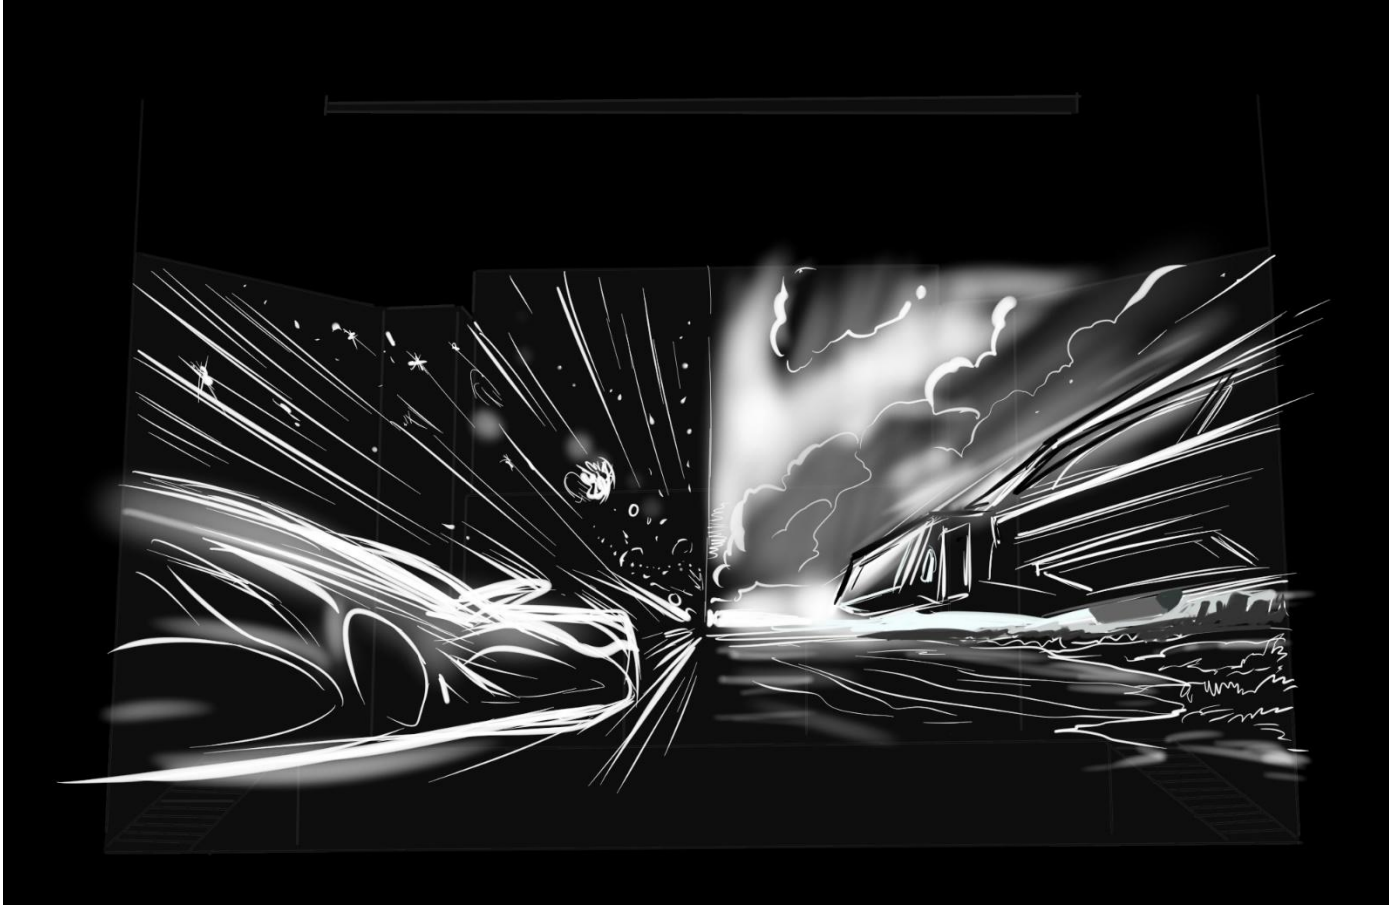

Both ships rise into the air and fly rapidly.