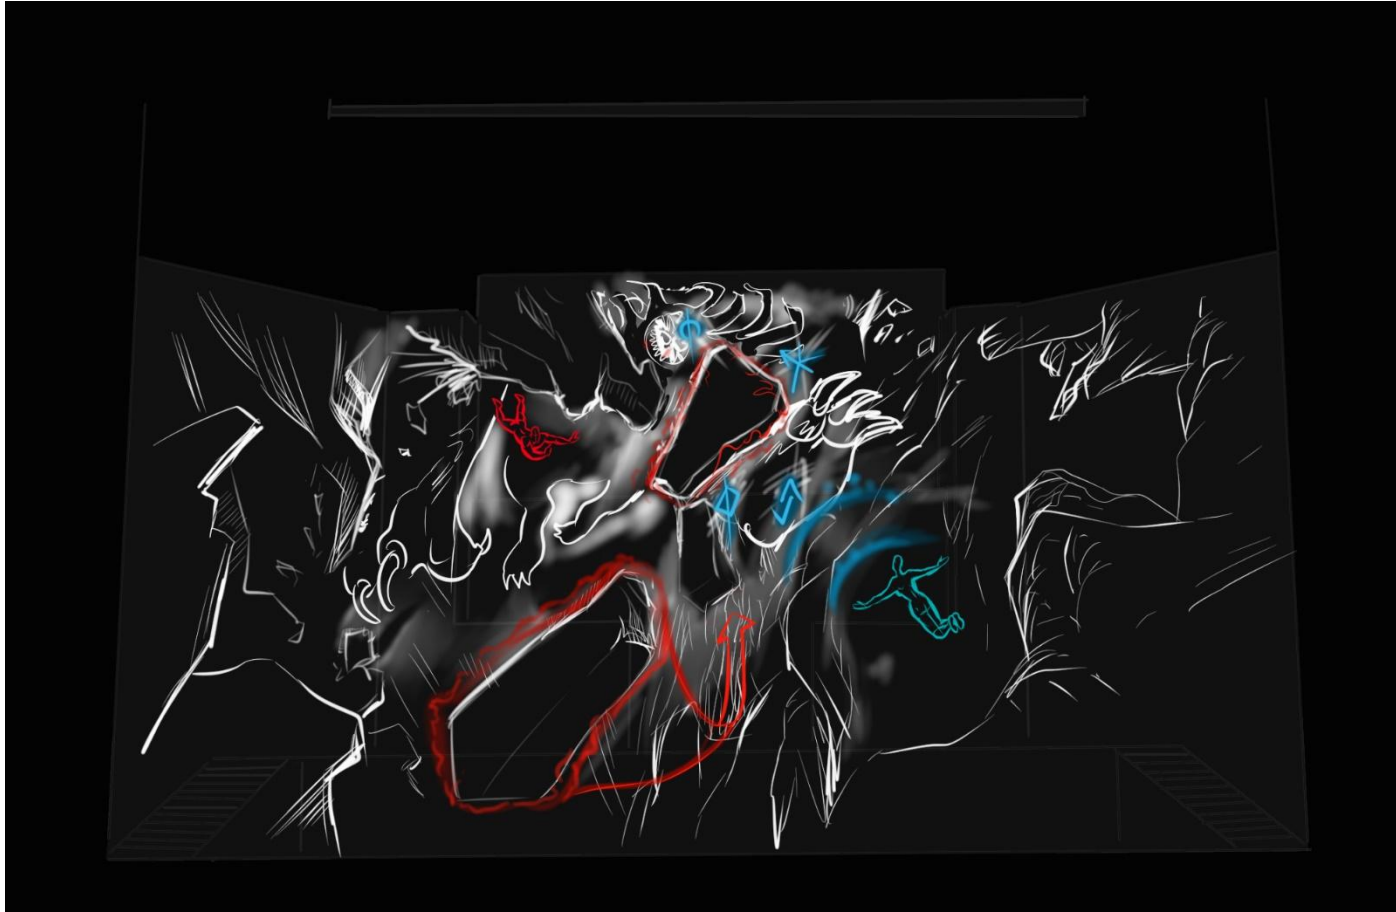

The monster is thrown onto the beach and instantly strikes the first blow, throwing a couple aside. Max shields Alivia from the blow and takes it upon himself. Max falls.

Alivia fights with the monster. Using runes against dark matter. The graphics rotate a bit, creating a parallax motion.

A monster beats
a tentacle on the
ground.

All are falling through the appeared hole in the ground.

Max and Alivia fly down (on the screen, the movement of the fall in the well, Max and Alivia "fall" back to us. Winches). Max, using his power, forms interference for monster. Monster slows down, but then with a new force it breaks down obstacles. One of the landslides touches Alivia.

Max and Alivia
drown in the
darkness, moving
away from the
monster. Blackout

Alivia lies on the ground, Max runs up to her.

Monster enters the cave.

Max closes Alivia from the monster, forming a power shield. The tentacles of the monster are trying to penetrate the defense.

Streams of light fly up from the bottom up on the screen, Max soars in them in zero gravity (on the winch). On the land of Alivia which directs this stream to Max. The light on Alivia is extinguished. She shares her power with Max