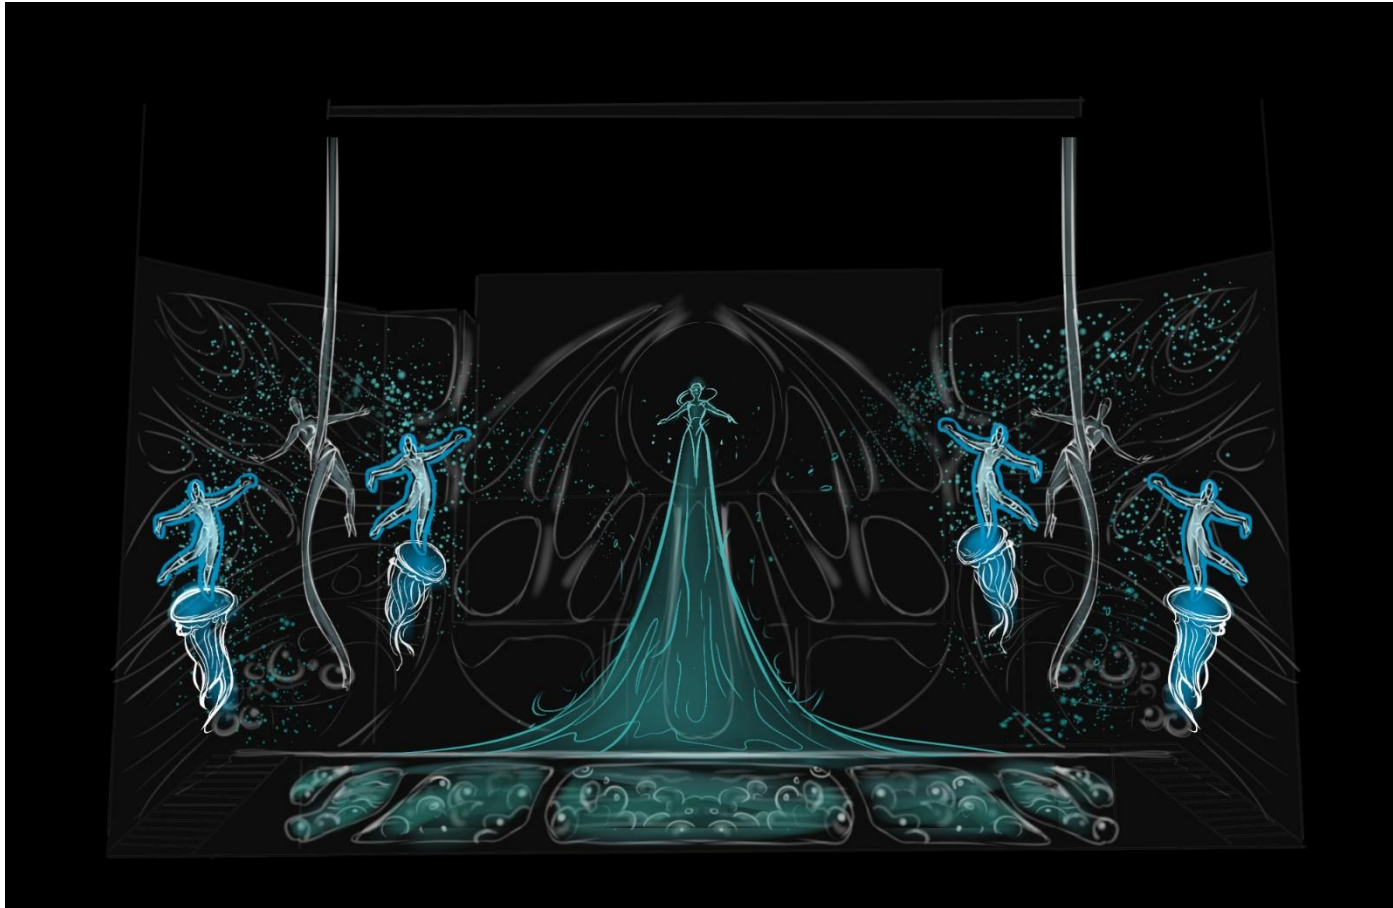

They emerge from a hatch in the ground.

The city collapses,
Max and the
guards flee through
the city, climbing
higher and higher.

Storyboard

Scene 2

Max breaks away from the guards and stops, looking at the panorama of the collapsing city.

In the dark little points of light come on, it move. The courtiers of the castle dance with lights.

(Narrator voice):
Nebula planet is the only one, who ever could defeat the great Evil on Earth, thanks to magical reviving power of it royals.

The courtiers of the castle immerse the light in the water.

Princess Alivia
wakes up out of the
water, she rises
above the stage -
behind her is a long
volumetric train of
shining fabric.

Princess Alivia's maids slowly descends from the ceiling along with jellyfish (on the screen)

The courtiers of the castle in the dance go into the intervals between the screens and then appear in the graphic on the screen.

The castle is rising from the water.

The courtiers descend from the graphics on the screen and appear on the stage.