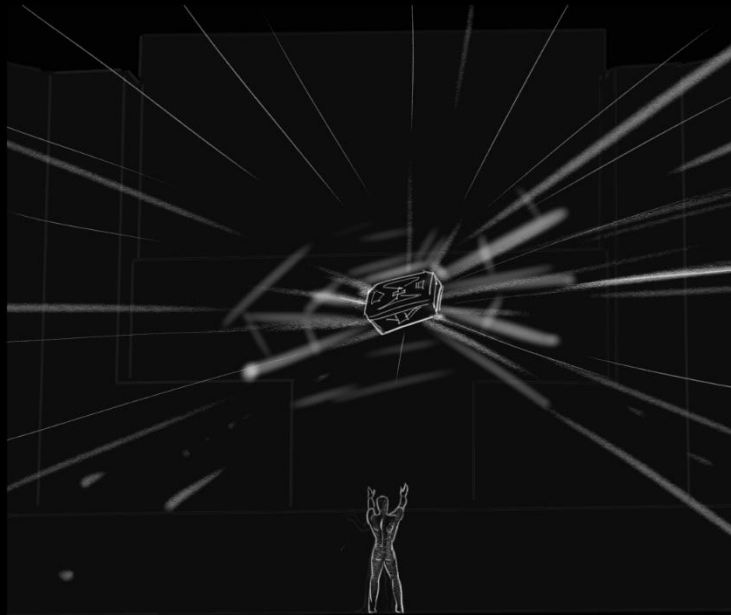

Alivia sees Earth on fire

Styleframe
Place of Main Battle

Styleframe
Alivia comes to life

The door.
Appearance
of the narrator.

Beautiful panorama
of the Galaxy.
Close-up on the
planets.

We show
the Earth Planet.

(Narrator voice):
Narrator tells a
story, that took
place 1000 years
ago.

People of Earth with the help of Nebula Kingdom had won the great battle with Evil and imprisoned it's life power in ancient magic box.

The box was hidden in special storage, which was protected by guards possessing the power of earth and air.

**And the Earth was
safe for 1000
years until this
Time...**

The hero of the story Max appears.

He snuck into this strictly guarded storage.

Max burns out of curiosity, he is reaching out his arms to the box.

The image of incredible girl appears in front of a hero, warning him.

Max freezes, at the same time the guards break into the vault.