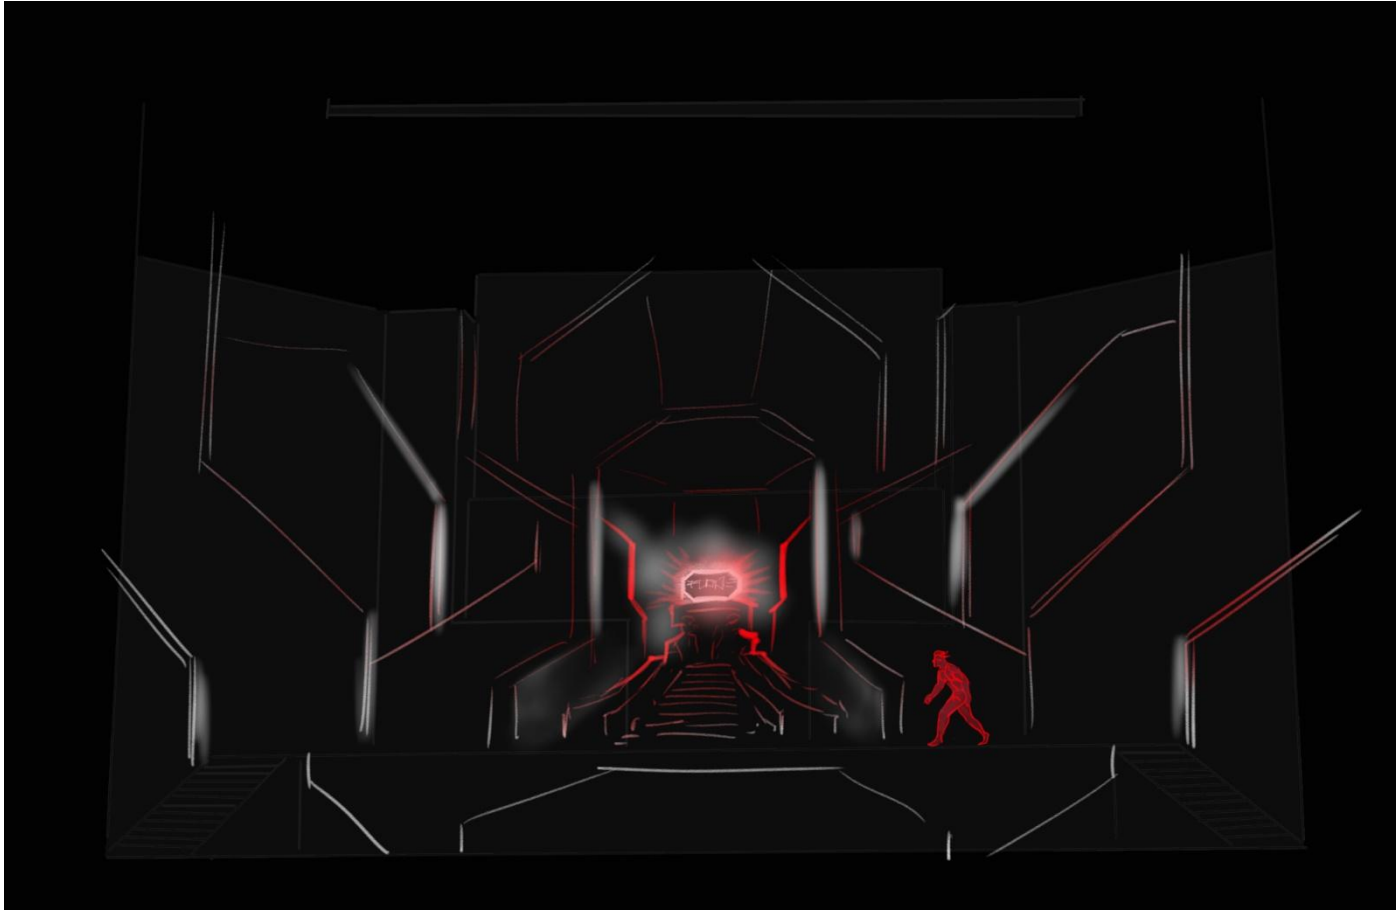

(Narrator voice):
Narrator tells a
story, that took
place 1000 years
ago.

People of Earth with the help of Nebula Kingdom had won the great battle with Evil and imprisoned it's life power in ancient magic box.

The box was hidden in special storage, which was protected by guards possessing the power of earth and air.

**And the Earth was
safe for 1000
years until this
Time...**

The hero of the story Max appears.

He snuck into this strictly guarded storage.

Max burns out of curiosity, he is reaching out his arms to the box.

The image of incredible girl appears in front of a hero, warning him.

Max freezes, at the same time the guards break into the vault.

A fight ensues, the guards try to hold Max, but he breaks free, opens the box and releases an ancient Evil. A bright red beam breaks out from the box.

Max's hands are covered with red stigmata. (covering with shining red crystals)