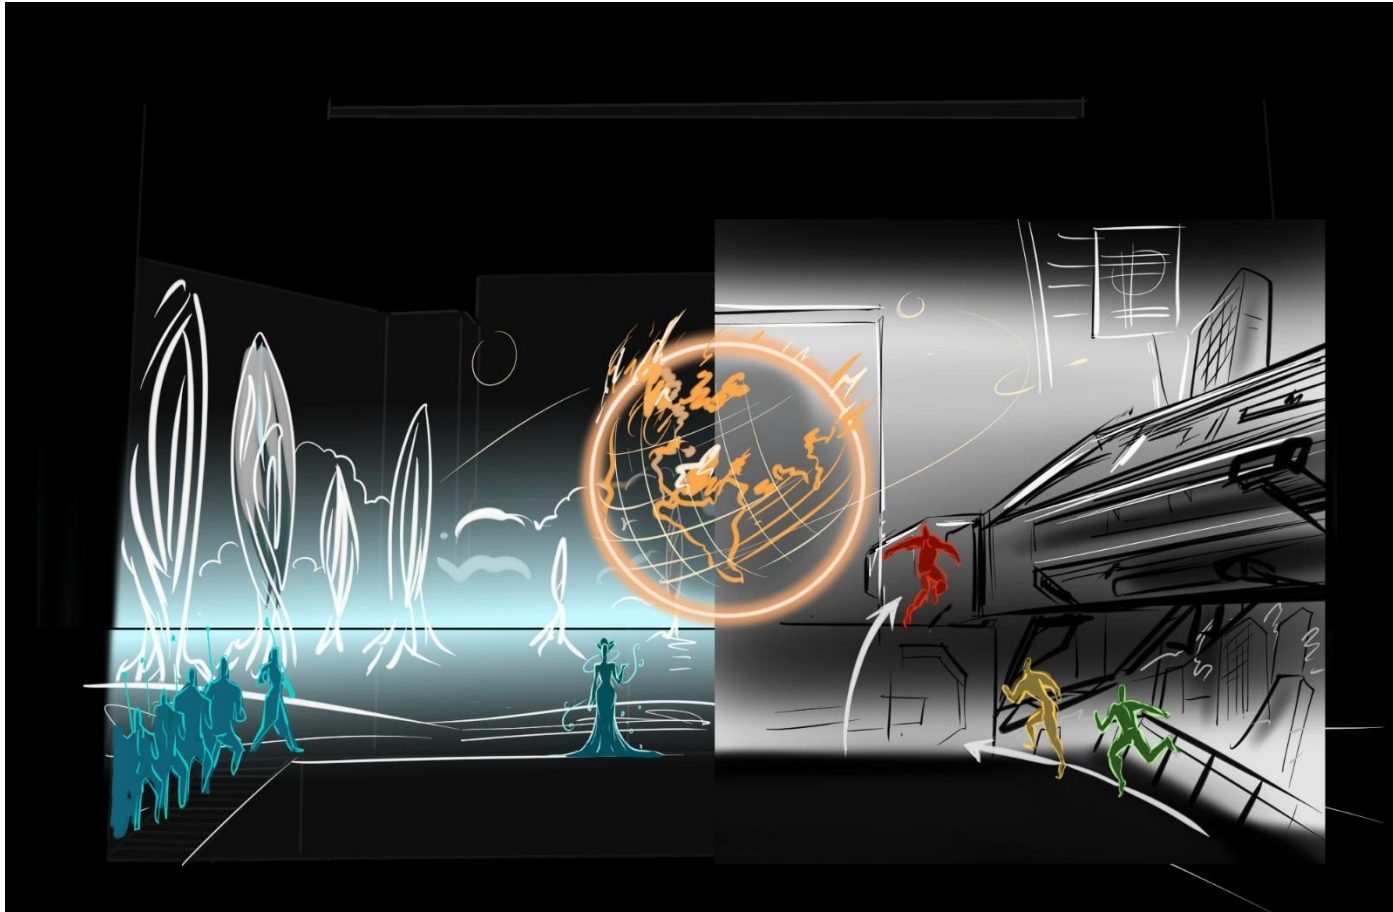

The courtiers of the castle in the dance go into the intervals between the screens and then appear in the graphic on the screen.

The castle is rising from the water.

The courtiers descend from the graphics on the screen and appear on the stage.

The castle of the princess rises above the surface of the Nebula planet.

Storyboard

Scene 3

A few more parts of the princess's city rise to the surface of the planet. The image Earth planet appears in front of the court kingdoms, they are looking at it. The planet is covering with black moving substance.

The picture on the screen splits. In the second part of the screen there is a large image from the Earth and a flying Max spaceship appears. Max enters it, the guards run in the distance.

The city begins to crumble, the ground destroys under the guards and the guards grab to the edge. Max returns and helps the guards escape. They climb aboard the Max's spaceship.