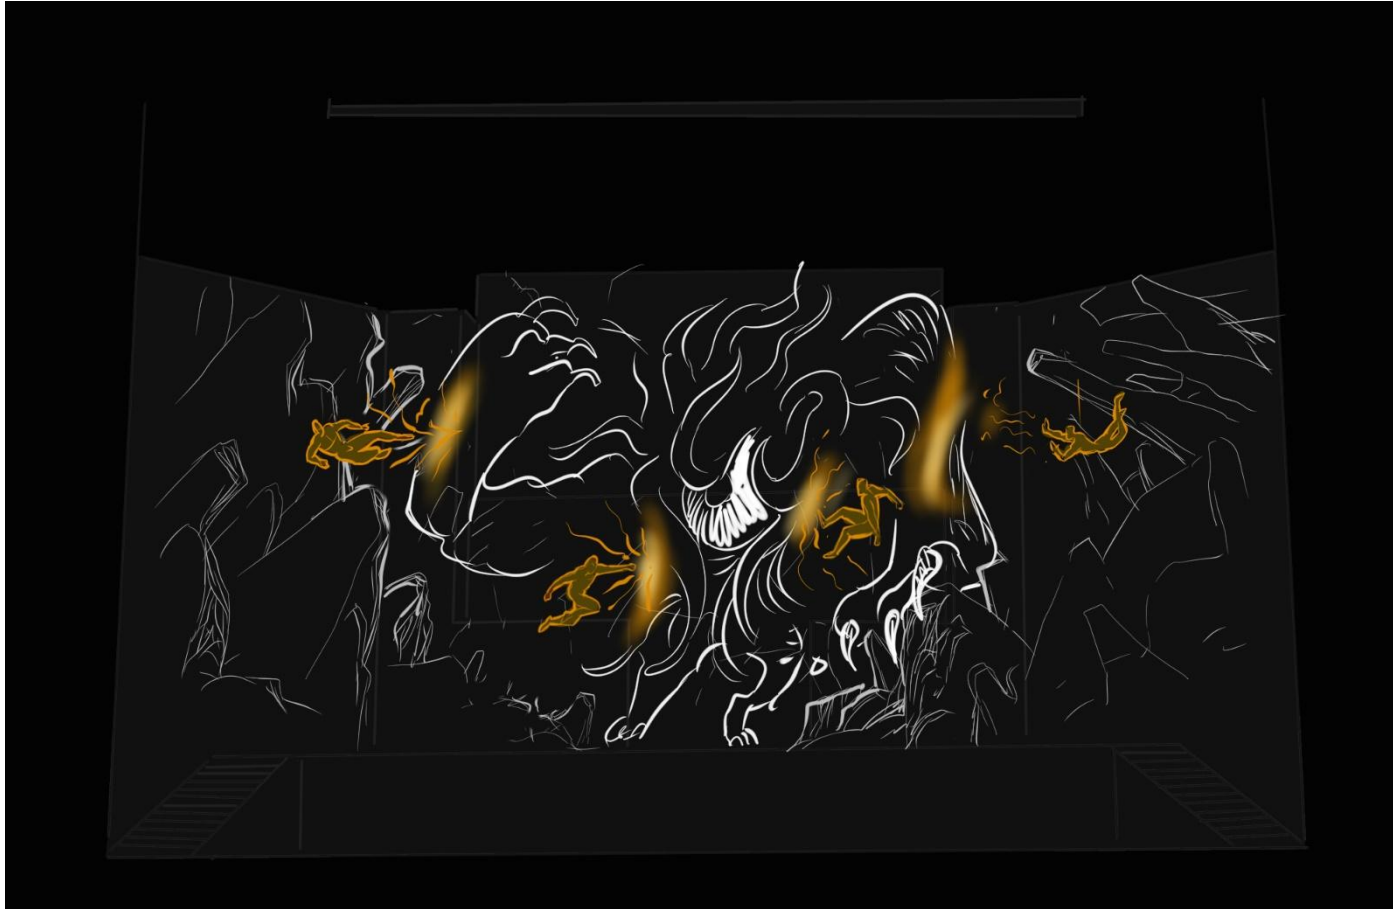

They struggle with the monster (trampolines, winches).