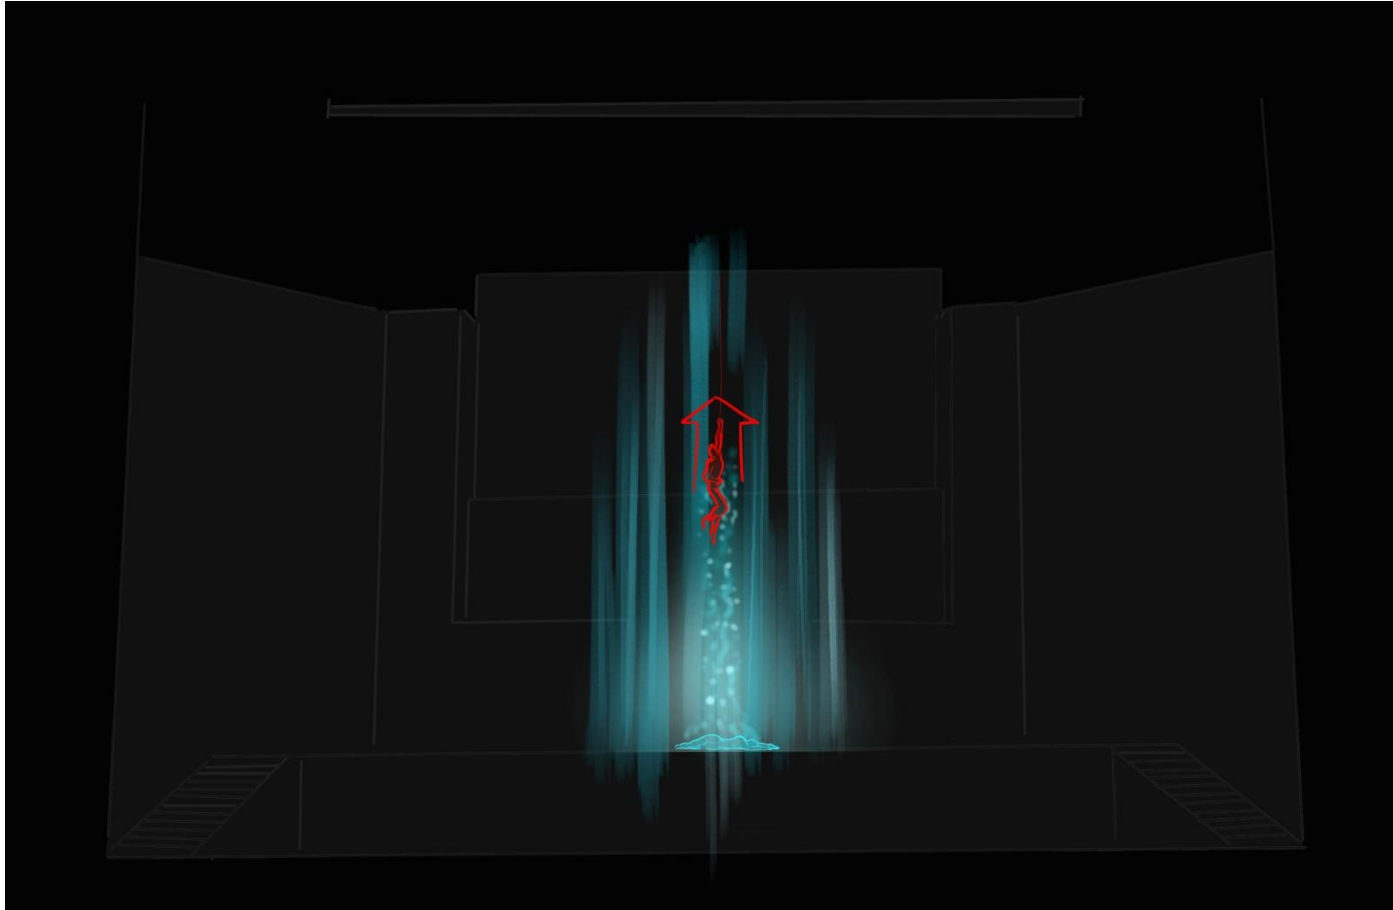

Max and Alivia
drown in the
darkness, moving
away from the
monster. Blackout

Alivia lies on the ground, Max runs up to her.

Monster enters the cave.

Max closes Alivia from the monster, forming a power shield. The tentacles of the monster are trying to penetrate the defense.

The shield is breaking. A bright flash, blinding Monster. Max and Alivia disappear under the ground.

Warriors go down on the winches in the cave.

They struggle with the monster (trampolines, winches).

Monster attacks
warriors tentacles.

Tentacles of monsters appear from under the stage, several warriors fight with them. But the monster wins the battle, all the warriors are defeated.

With the last blows of a talus, the monster splits a cave. (the camera frame in the graphics moves down below).

Streams of light fly up from the bottom up on the screen, Max soars in them in zero gravity (on the winch). On the land of Alivia which directs this stream to Max. The light on Alivia is extinguished. She shares her power with Max