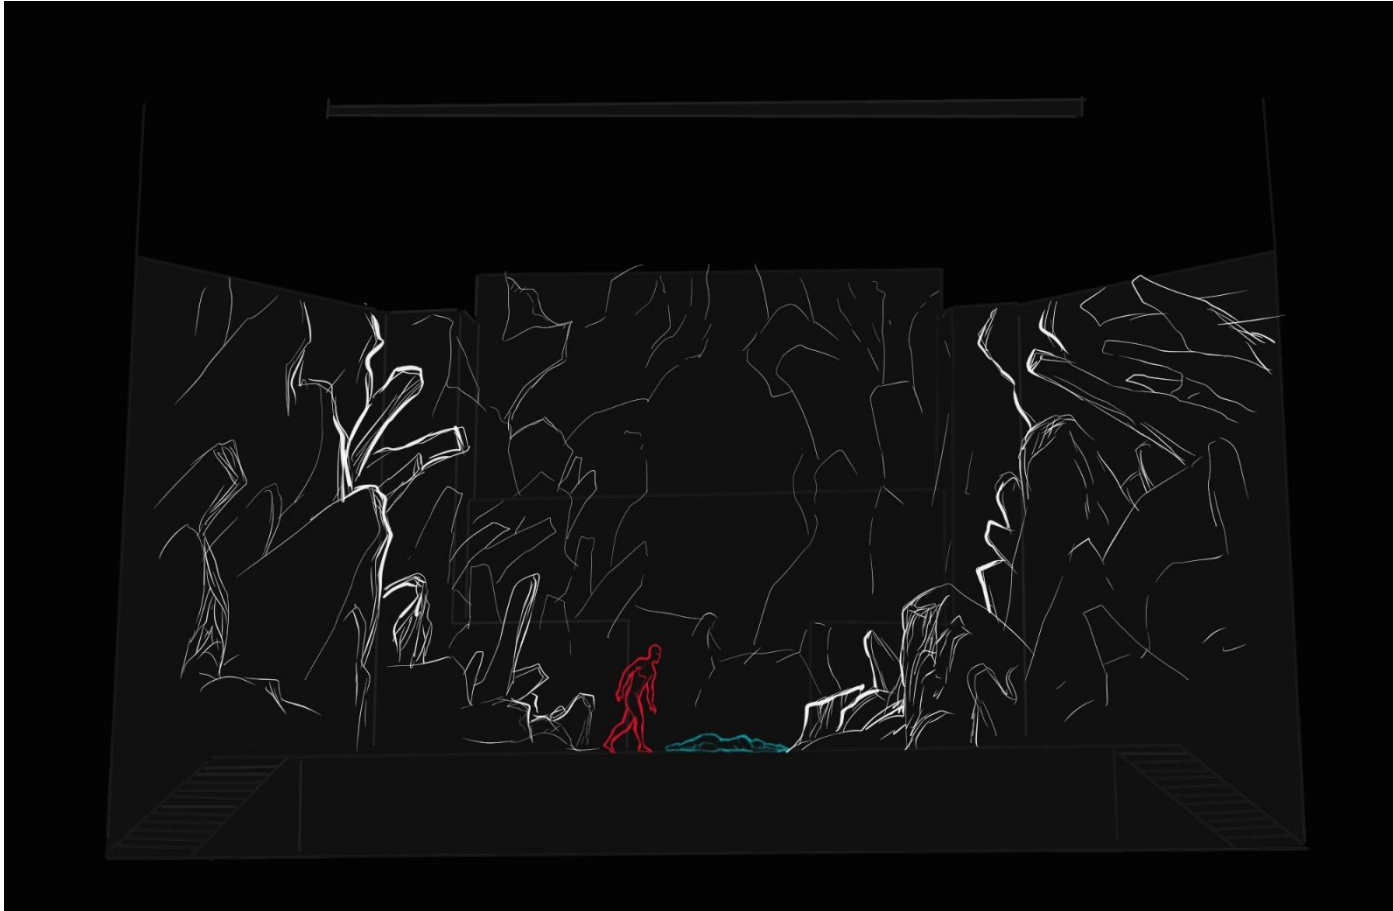

A monster beats
a tentacle on the
ground.

All are falling through the appeared hole in the ground.

Max and Alivia fly down (on the screen, the movement of the fall in the well, Max and Alivia "fall" back to us. Winches). Max, using his power, forms interference for monster. Monster slows down, but then with a new force it breaks down obstacles. One of the landslides touches Alivia.

Max and Alivia
drown in the
darkness, moving
away from the
monster. Blackout

Alivia lies on the ground, Max runs up to her.

Monster enters the cave.

Max closes Alivia from the monster, forming a power shield. The tentacles of the monster are trying to penetrate the defense.

Tentacles of monsters appear from under the stage, several warriors fight with them. But the monster wins the battle, all the warriors are defeated.

With the last blows of a talus, the monster splits a cave. (the camera frame in the graphics moves down below).

Streams of light fly up from the bottom up on the screen, Max soars in them in zero gravity (on the winch). On the land of Alivia which directs this stream to Max. The light on Alivia is extinguished. She shares her power with Max