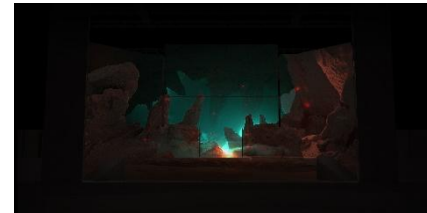

Alivia lies on the ground, Max runs up to her.