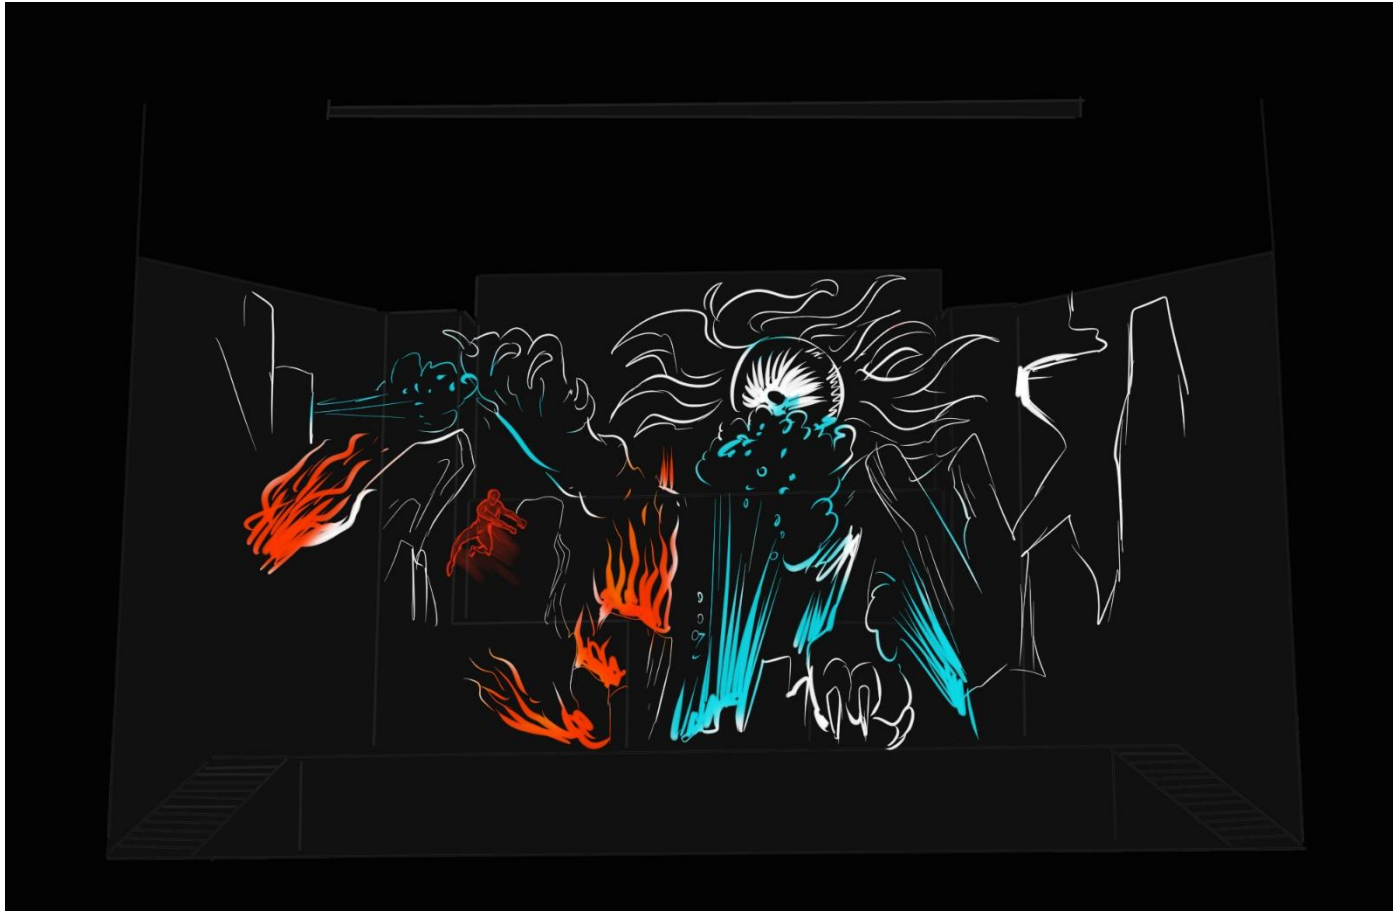

Max and Alivia
drown in the
darkness, moving
away from the
monster. Blackout

Alivia lies on the ground, Max runs up to her.

Monster enters the cave.

Max closes Alivia from the monster, forming a power shield. The tentacles of the monster are trying to penetrate the defense.

Tentacles of monsters appear from under the stage, several warriors fight with them. But the monster wins the battle, all the warriors are defeated.

With the last blows of a talus, the monster splits a cave. (the camera frame in the graphics moves down below).

Streams of light fly up from the bottom up on the screen, Max soars in them in zero gravity (on the winch). On the land of Alivia which directs this stream to Max. The light on Alivia is extinguished. She shares her power with Max

Max flies up to the ceiling (on the screen it rises up back where the monster is).

Max fights against the monster with the power of two elements, Fire and Water.

Max's forces fade away, he breaks free from the monster and falls.