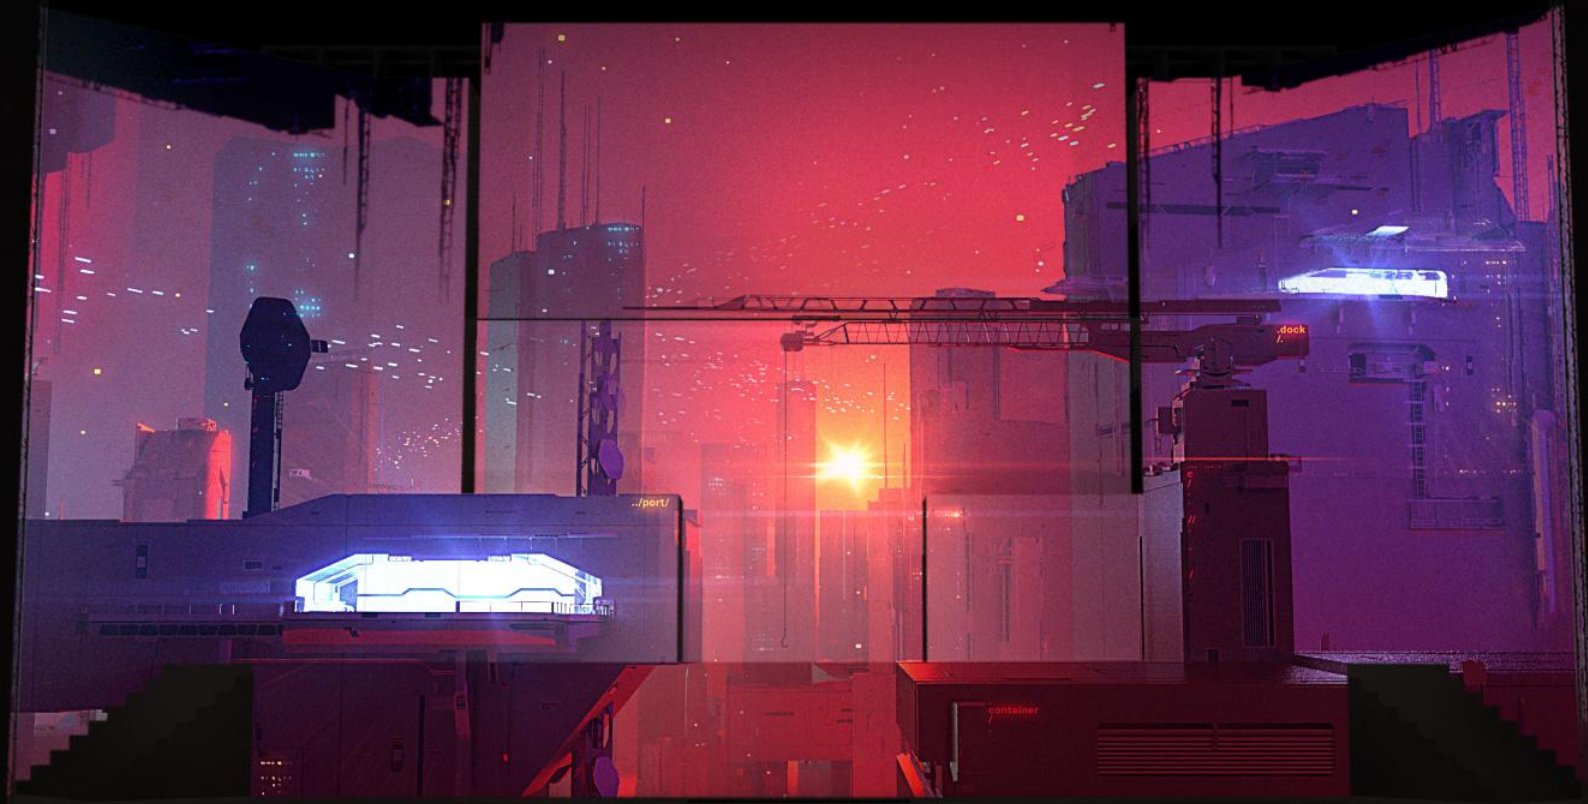

Styleframe
Max's city