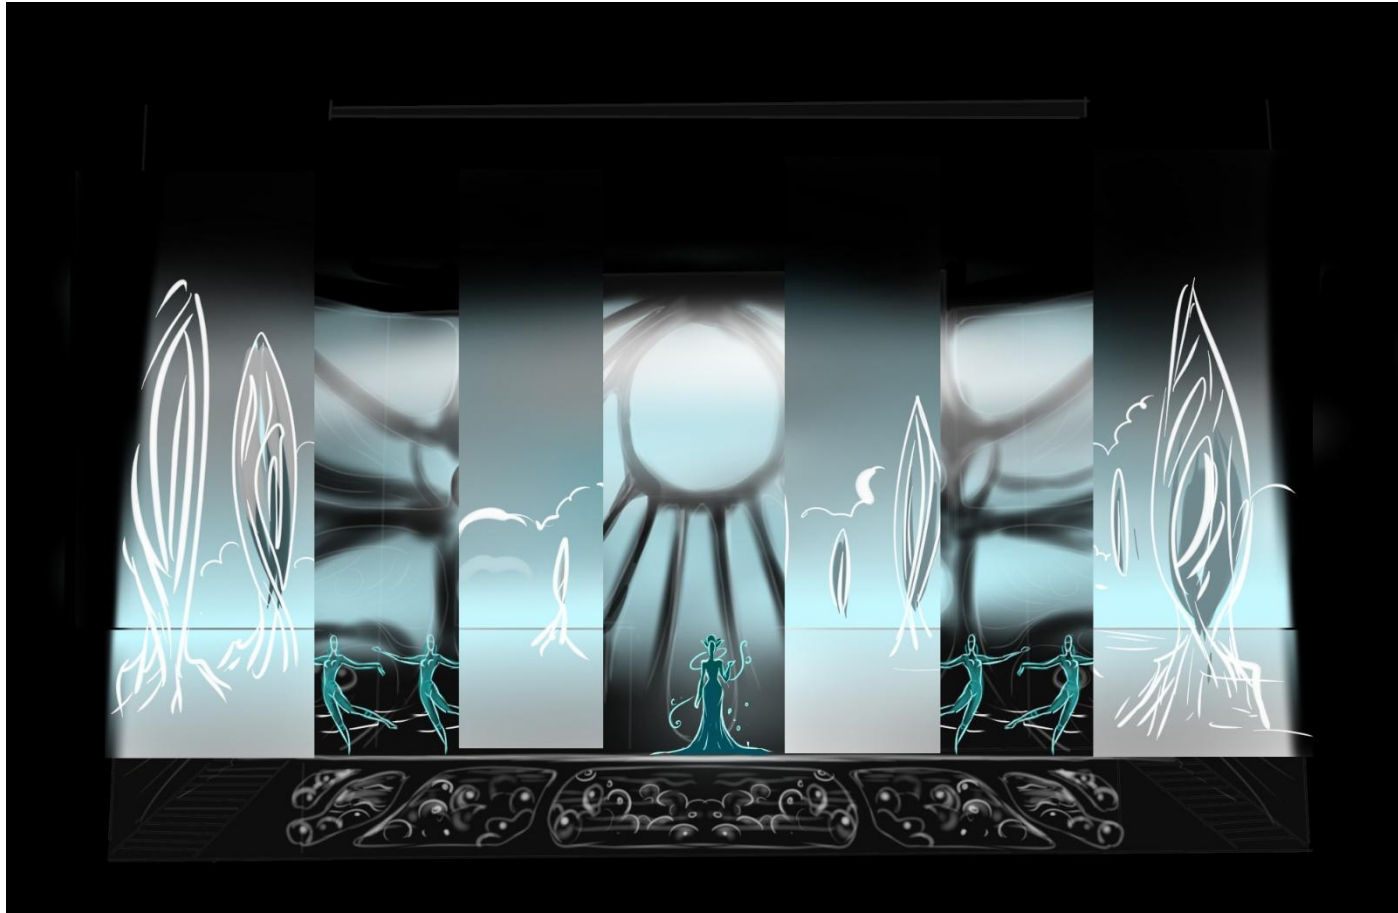

The courtiers of the castle immerse the light in the water.

Princess Alivia
wakes up out of the
water, she rises
above the stage -
behind her is a long
volumetric train of
shining fabric.

Princess Alivia's maids slowly descends from the ceiling along with jellyfish (on the screen)

The courtiers of the castle in the dance go into the intervals between the screens and then appear in the graphic on the screen.

The castle is rising from the water.

The courtiers descend from the graphics on the screen and appear on the stage.

The castle of the princess rises above the surface of the Nebula planet.

Storyboard

Scene 3

A few more parts of the princess's city rise to the surface of the planet. The image Earth planet appears in front of the court kingdoms, they are looking at it. The planet is covering with black moving substance.