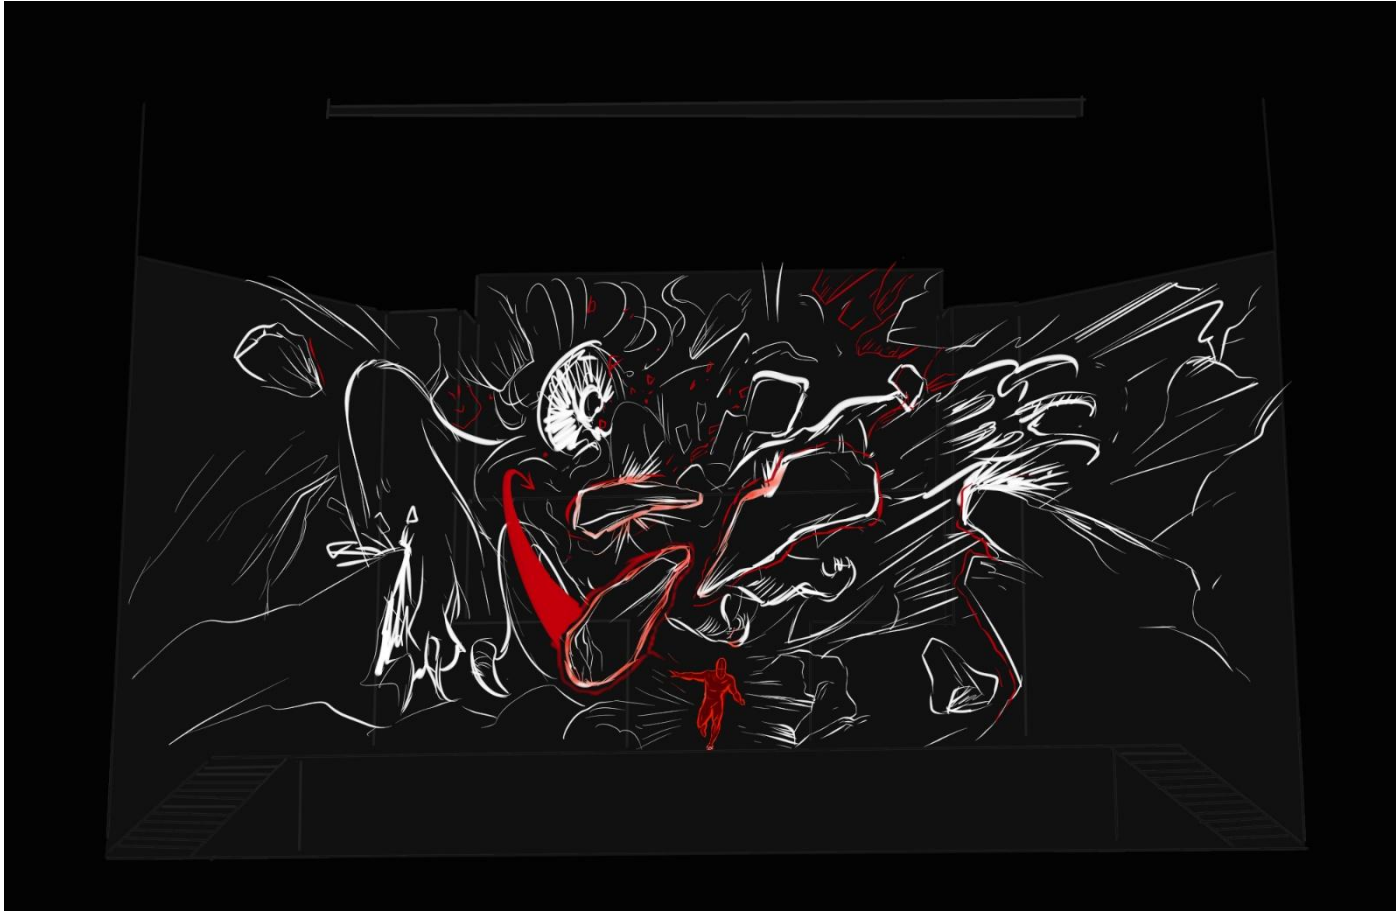

Tentacles of monsters appear from under the stage, several warriors fight with them. But the monster wins the battle, all the warriors are defeated.

With the last blows of a talus, the monster splits a cave. (the camera frame in the graphics moves down below).

Streams of light fly up from the bottom up on the screen, Max soars in them in zero gravity (on the winch). On the land of Alivia which directs this stream to Max. The light on Alivia is extinguished. She shares her power with Max

Max flies up to the ceiling (on the screen it rises up back where the monster is).

Max fights against the monster with the power of two elements, Fire and Water.

Max's forces fade away, he breaks free from the monster and falls.