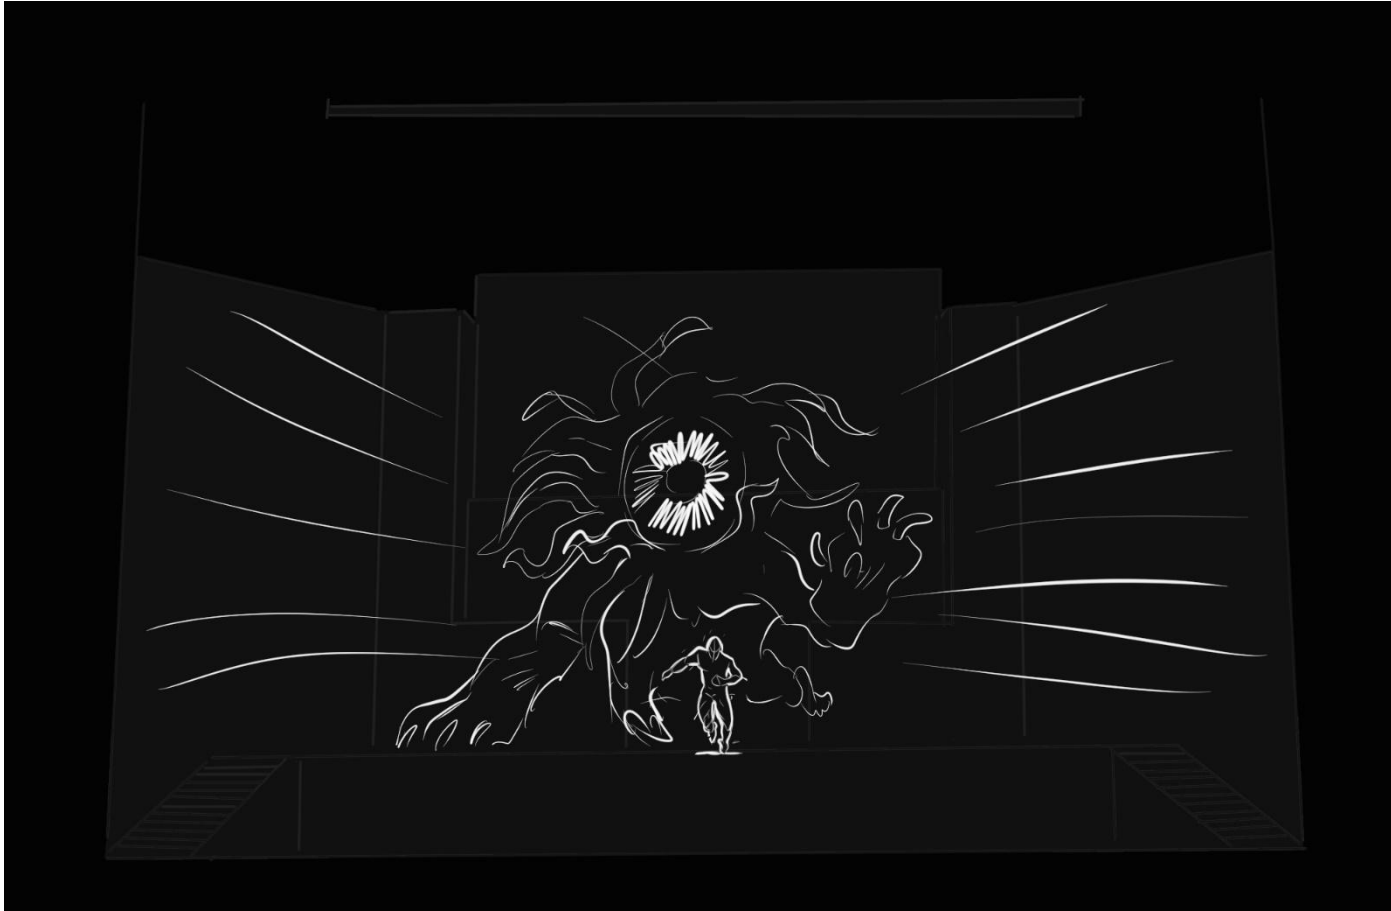

Alivia touches the box and the light goes out, only Alivia glows in the darkness.

The light inflames - Alivia with her warriors conducts the rite of calling Evil into battle. In the dark glow symbols and signs on the bodies of warriors appear.

Max and the guards observe from the side.

All heroes disappear from the stage.
Graphic on the screen is moving far from the action place.
The Evil is rising far in the sea.

The Evil moves forward(using treadmill) and behind it is his monster avatar (on the graphics on the screen)