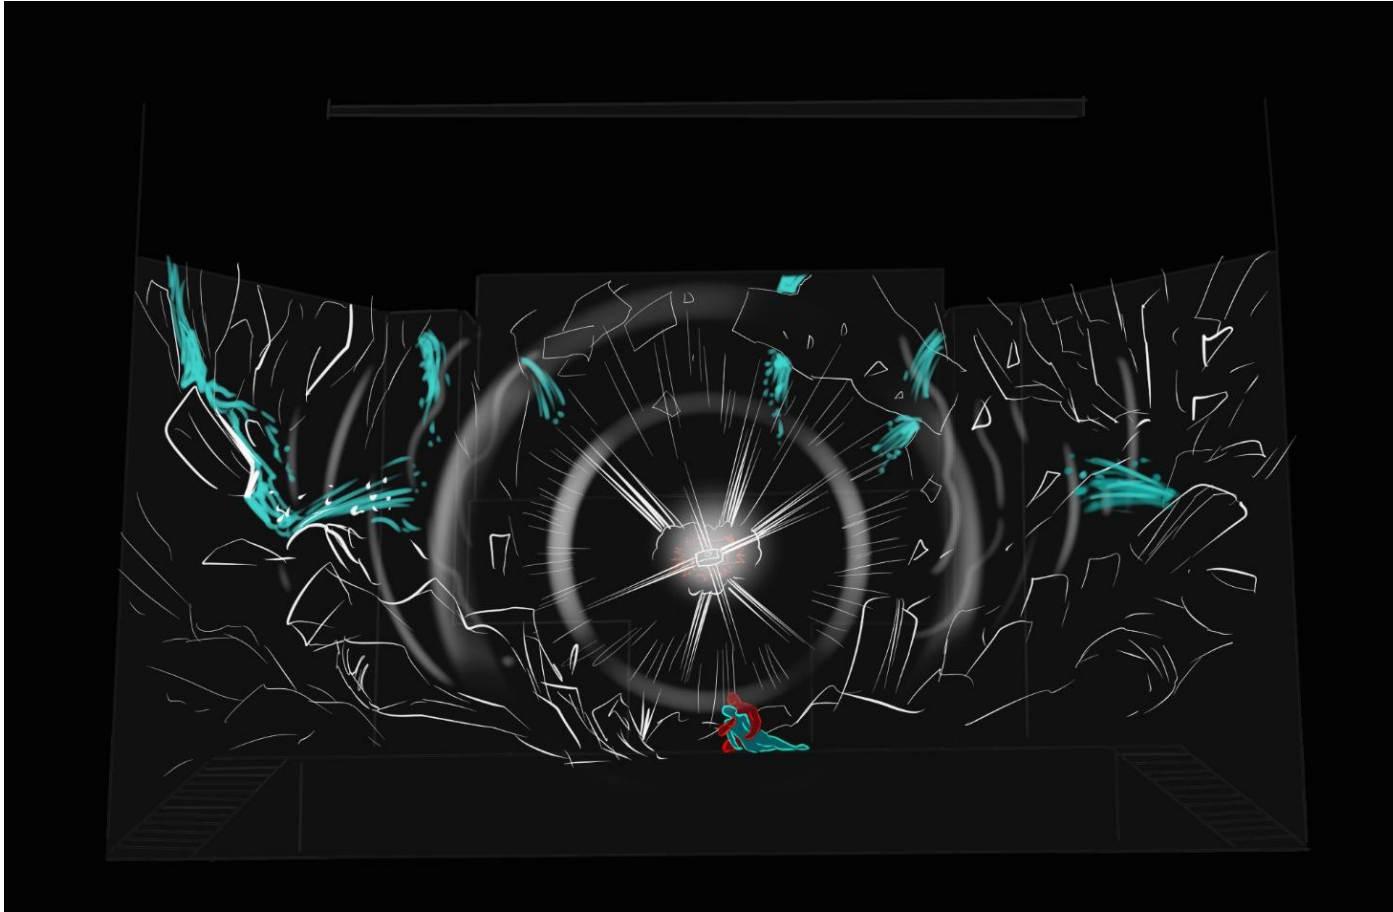

Streams of light fly up from the bottom up on the screen, Max soars in them in zero gravity (on the winch). On the land of Alivia which directs this stream to Max. The light on Alivia is extinguished. She shares her power with Max

Max flies up to the ceiling (on the screen it rises up back where the monster is).

Max fights against the monster with the power of two elements, Fire and Water.

Max's forces fade away, he breaks free from the monster and falls.

The guards burst into the cave and give the power of the Earth and Air to Max.

Max returns to the monster. His 4 elements power: Water, Earth, Air and Fire - materialize as Max avatar on the screen.

Evil appears on the scene and fights with Max.

The elements on the screen multiply and fight with the avatar monster. Meanwhile the Evil fights with Max.

Max delivers the final blow - Evil falls and disappears, his spirit appears on the screen. Evil and his avatar monster are immersing in a magic box.