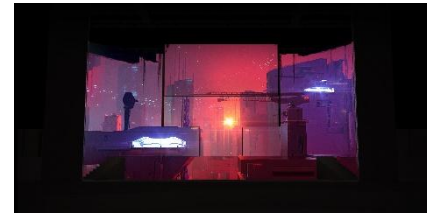

They emerge from a hatch in the ground.

The city collapses,
Max and the
guards flee through
the city, climbing
higher and higher.

Storyboard

Scene 2

Max breaks away from the guards and stops, looking at the panorama of the collapsing city.