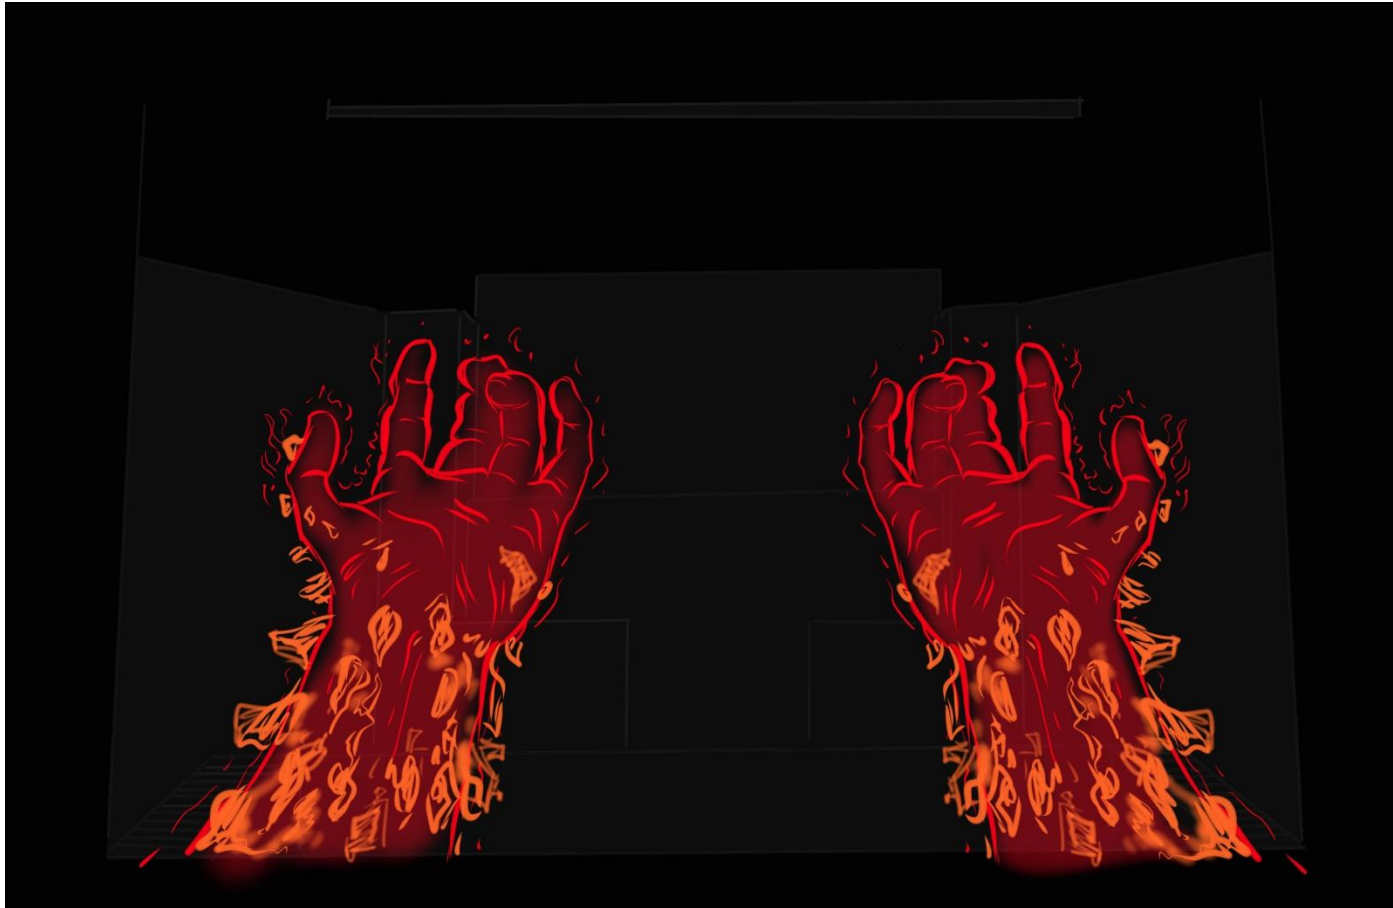

The box was hidden in special storage, which was protected by guards possessing the power of earth and air.

**And the Earth was
safe for 1000
years until this
Time...**

The hero of the story Max appears.

He snuck into this strictly guarded storage.

Max burns out of curiosity, he is reaching out his arms to the box.

The image of incredible girl appears in front of a hero, warning him.

Max freezes, at the same time the guards break into the vault.

A fight ensues, the guards try to hold Max, but he breaks free, opens the box and releases an ancient Evil. A bright red beam breaks out from the box.

Max's hands are covered with red stigmata. (covering with shining red crystals)

(Narrator voice):
Prophecy: the one who opened the box will be damned, and will perish, if evil be not defeated within 24 hours. Crystals will point the way to the Evil.

The building and the whole environment begins to crumble. Max and the guards run through the sewer into the city.