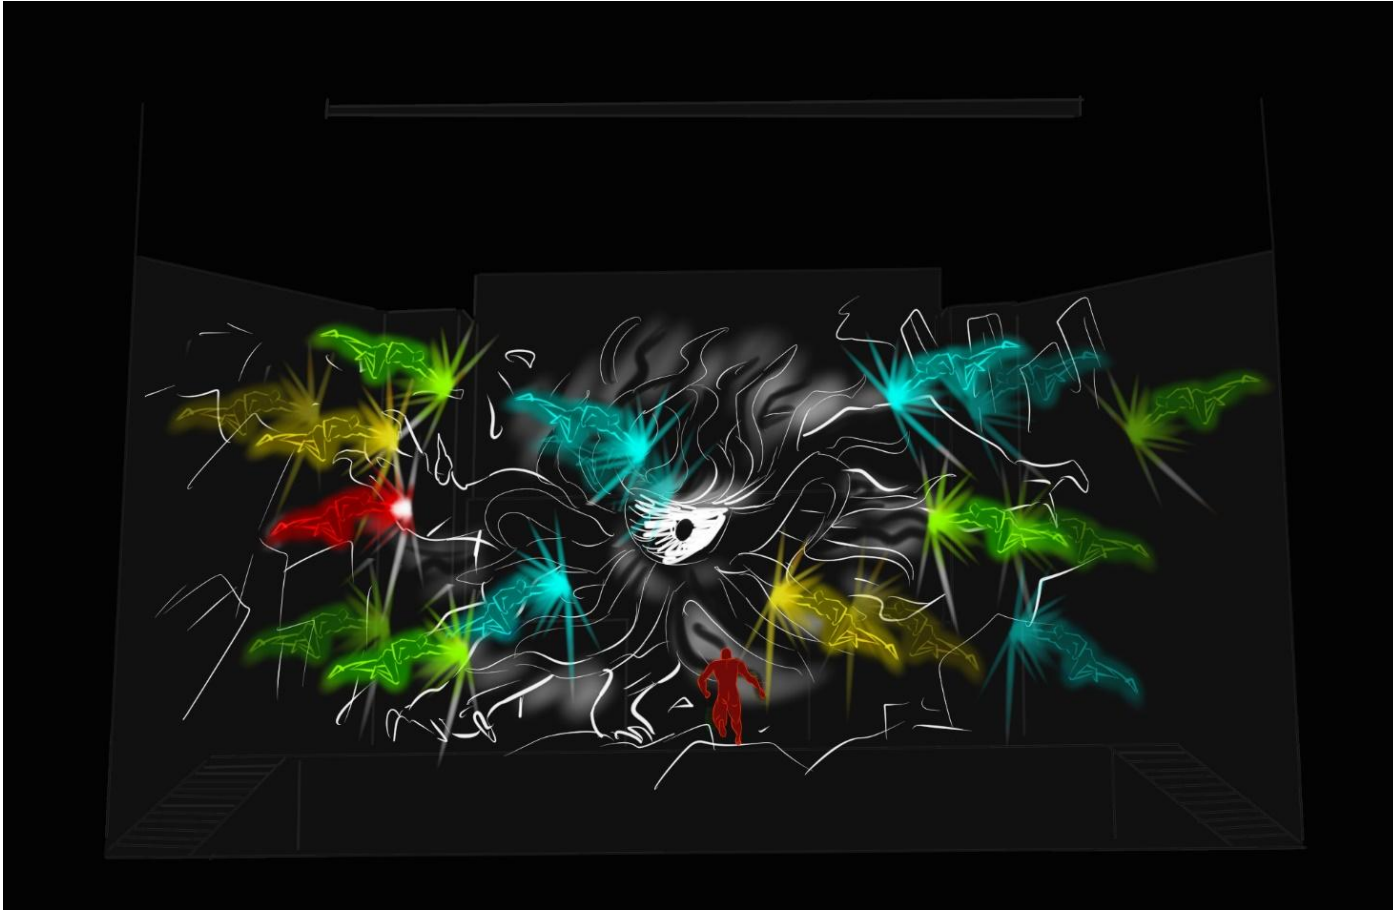

Streams of light fly up from the bottom up on the screen, Max soars in them in zero gravity (on the winch). On the land of Alivia which directs this stream to Max. The light on Alivia is extinguished. She shares her power with Max

Max flies up to the ceiling (on the screen it rises up back where the monster is).

Max fights against the monster with the power of two elements, Fire and Water.

Max's forces fade away, he breaks free from the monster and falls.

The guards burst into the cave and give the power of the Earth and Air to Max.

Max returns to the monster. His 4 elements power: Water, Earth, Air and Fire - materialize as Max avatar on the screen.

Evil appears on the scene and fights with Max.

The elements on the screen multiply and fight with the avatar monster. Meanwhile the Evil fights with Max.

Max delivers the final blow - Evil falls and disappears, his spirit appears on the screen. Evil and his avatar monster are immersing in a magic box.