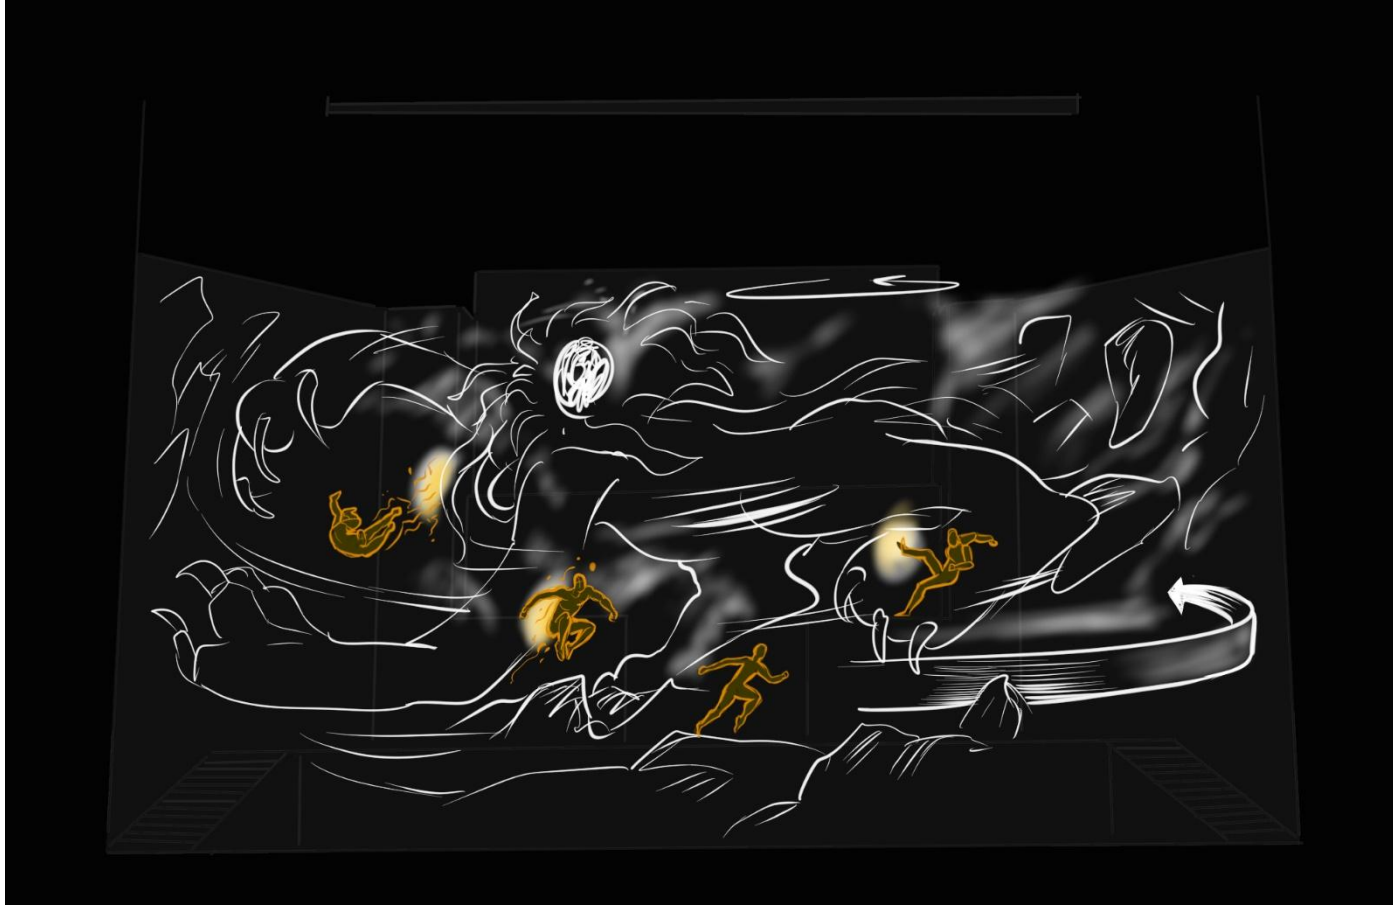

Monster attacks
warriors tentacles.