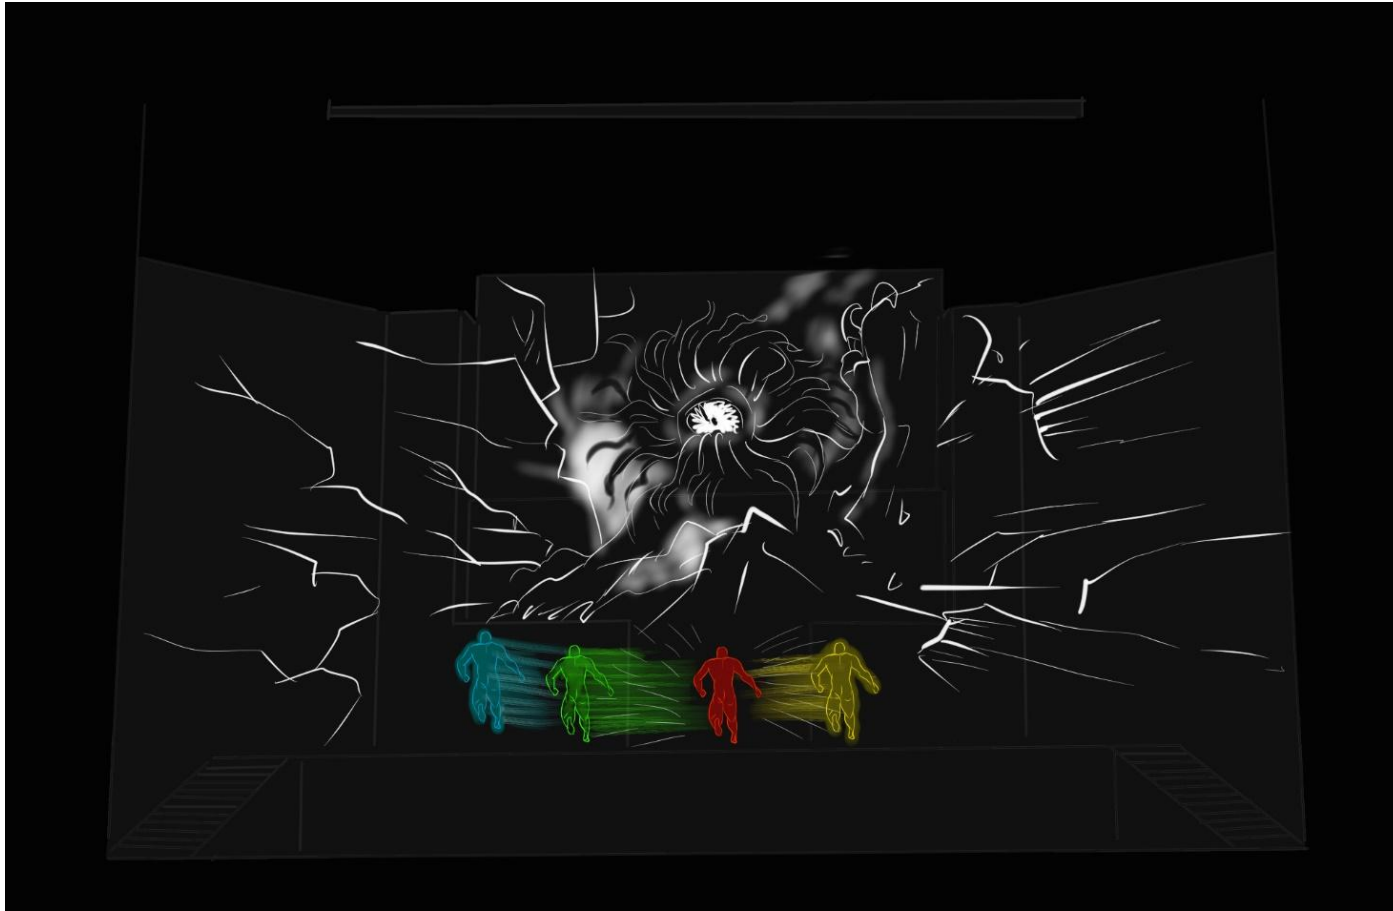

Streams of light fly up from the bottom up on the screen, Max soars in them in zero gravity (on the winch). On the land of Alivia which directs this stream to Max. The light on Alivia is extinguished. She shares her power with Max

Max flies up to the ceiling (on the screen it rises up back where the monster is).

Max fights against the monster with the power of two elements, Fire and Water.

Max's forces fade away, he breaks free from the monster and falls.

The guards burst into the cave and give the power of the Earth and Air to Max.

Max returns to the monster. His 4 elements power: Water, Earth, Air and Fire - materialize as Max avatar on the screen.

Evil appears on the scene and fights with Max.

The elements on the screen multiply and fight with the avatar monster. Meanwhile the Evil fights with Max.

Max delivers the final blow - Evil falls and disappears, his spirit appears on the screen. Evil and his avatar monster are immersing in a magic box.