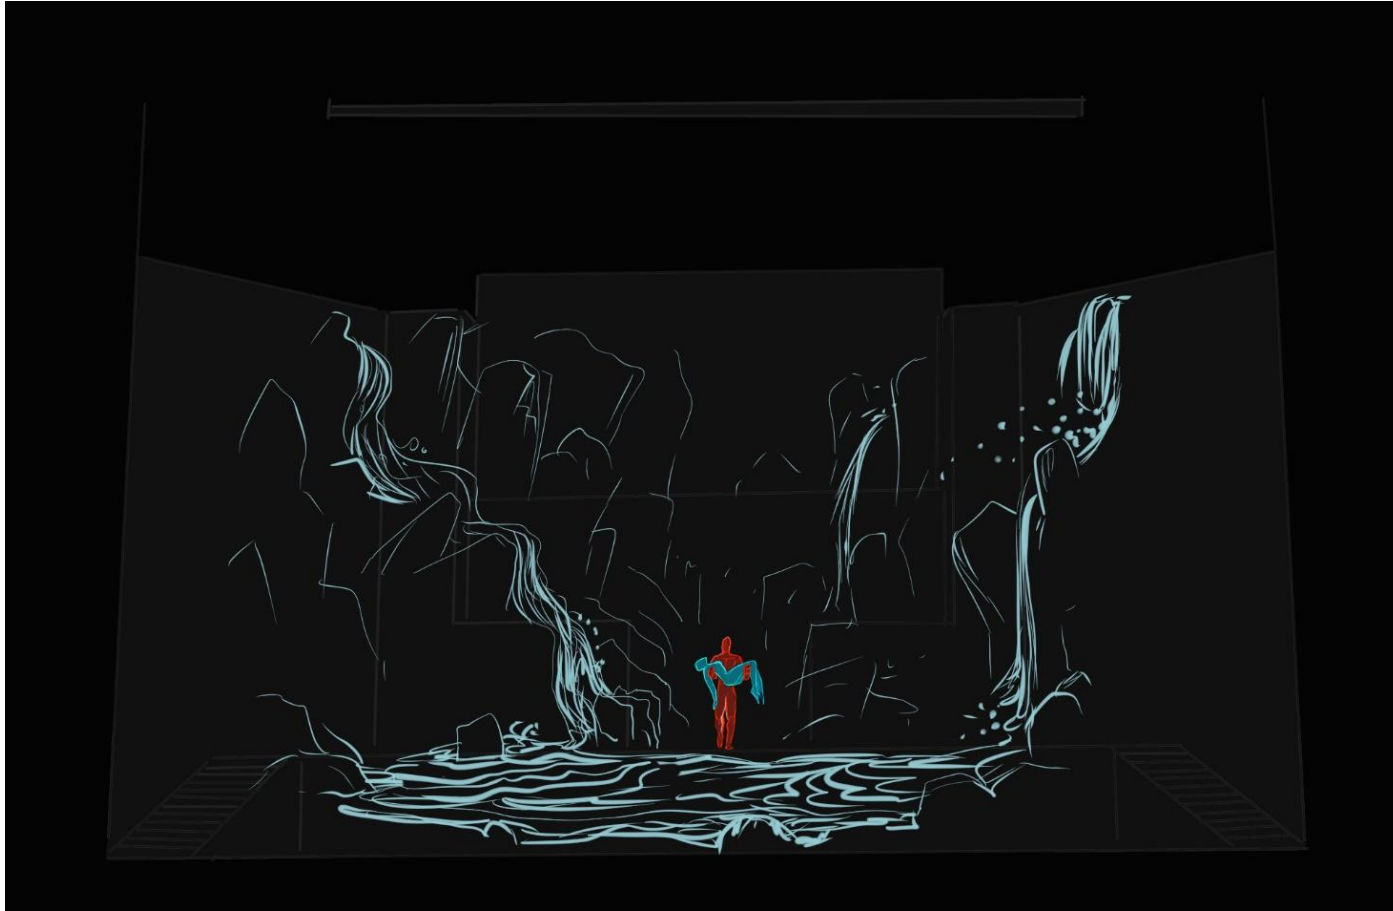

Water fills part of the cave, Max lifts Alivia and carries to the water.