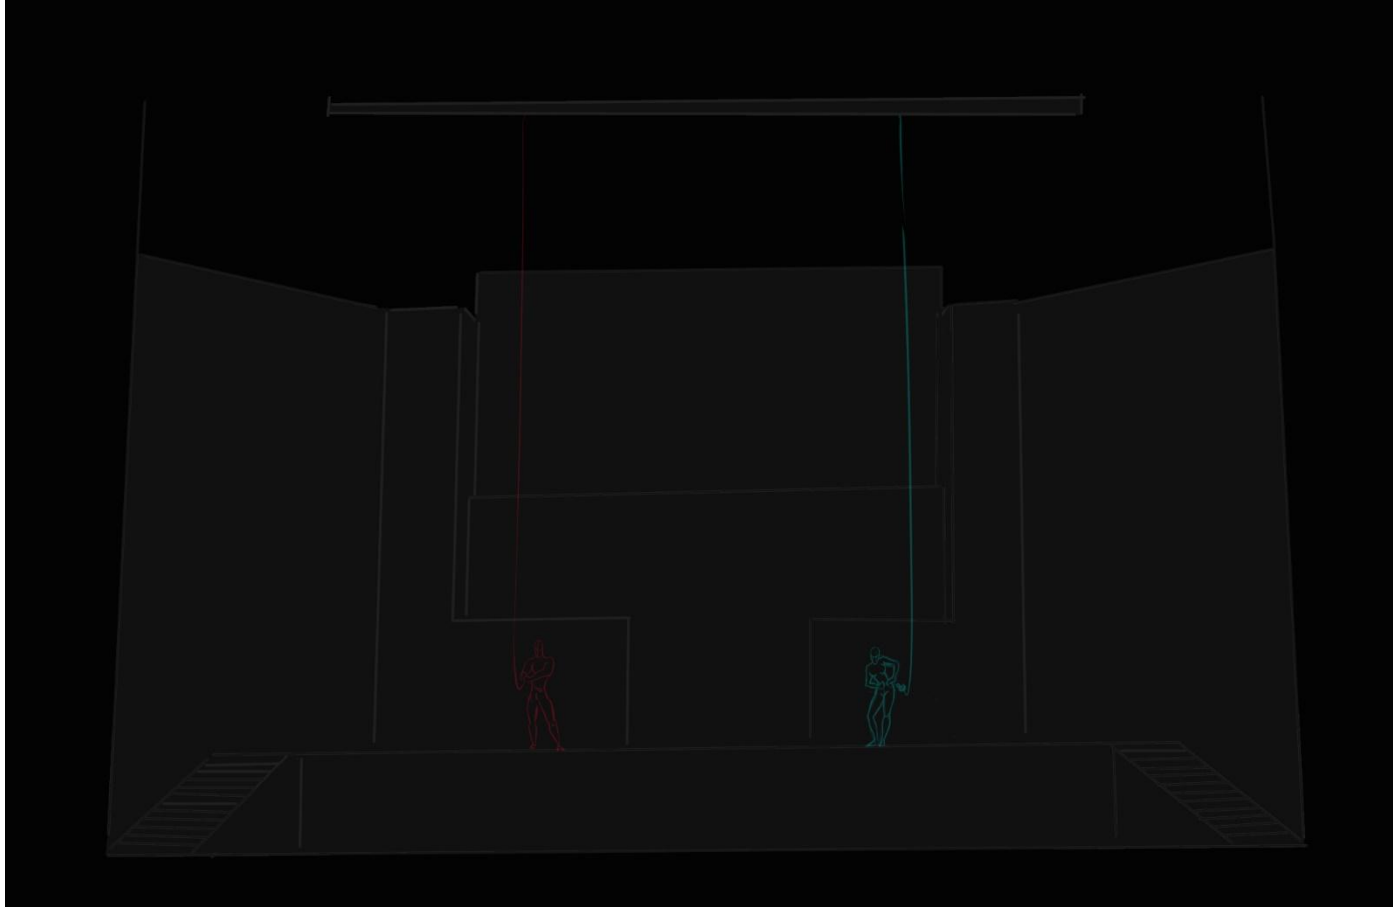

The monster is thrown onto the beach and instantly strikes the first blow, throwing a couple aside. Max shields Alivia from the blow and takes it upon himself. Max falls.

Alivia fights with the monster. Using runes against dark matter. The graphics rotate a bit, creating a parallax motion.

A monster beats
a tentacle on the
ground.

All are falling through the appeared hole in the ground.

Max and Alivia fly down (on the screen, the movement of the fall in the well, Max and Alivia "fall" back to us. Winches). Max, using his power, forms interference for monster. Monster slows down, but then with a new force it breaks down obstacles. One of the landslides touches Alivia.

Max and Alivia
drown in the
darkness, moving
away from the
monster. Blackout

Alivia lies on the ground, Max runs up to her.

Monster enters the cave.

Max closes Alivia from the monster, forming a power shield. The tentacles of the monster are trying to penetrate the defense.

Streams of light fly up from the bottom up on the screen, Max soars in them in zero gravity (on the winch). On the land of Alivia which directs this stream to Max. The light on Alivia is extinguished. She shares her power with Max