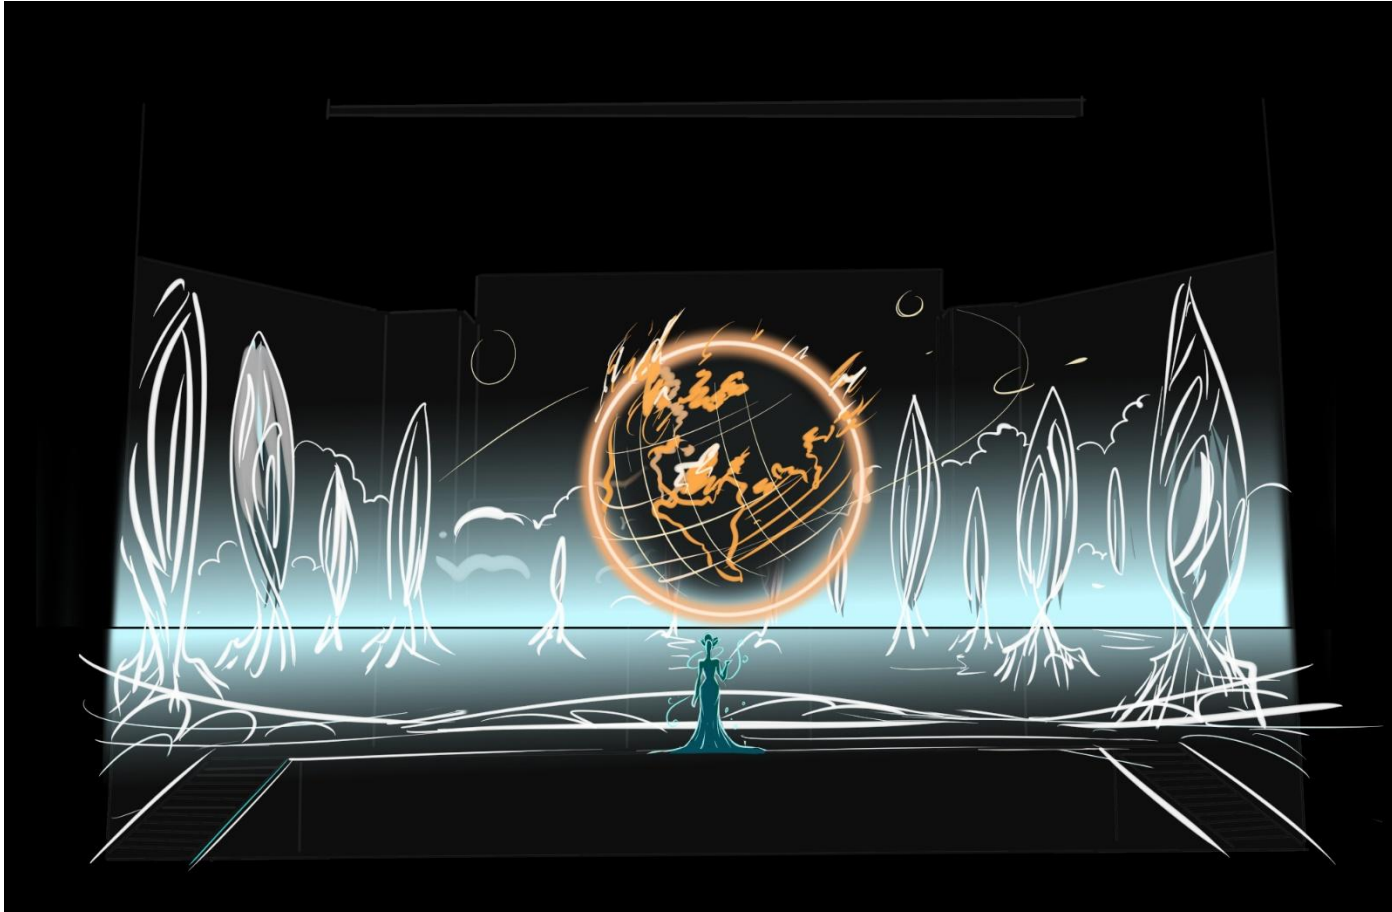

The courtiers of the castle in the dance go into the intervals between the screens and then appear in the graphic on the screen.

The castle is rising from the water.

The courtiers descend from the graphics on the screen and appear on the stage.

The castle of the princess rises above the surface of the Nebula planet.

Storyboard

Scene 3

A few more parts of the princess's city rise to the surface of the planet. The image Earth planet appears in front of the court kingdoms, they are looking at it. The planet is covering with black moving substance.

The picture on the screen splits. In the second part of the screen there is a large image from the Earth and a flying Max spaceship appears. Max enters it, the guards run in the distance.

The city begins to crumble, the ground destroys under the guards and the guards grab to the edge. Max returns and helps the guards escape. They climb aboard the Max's spaceship.