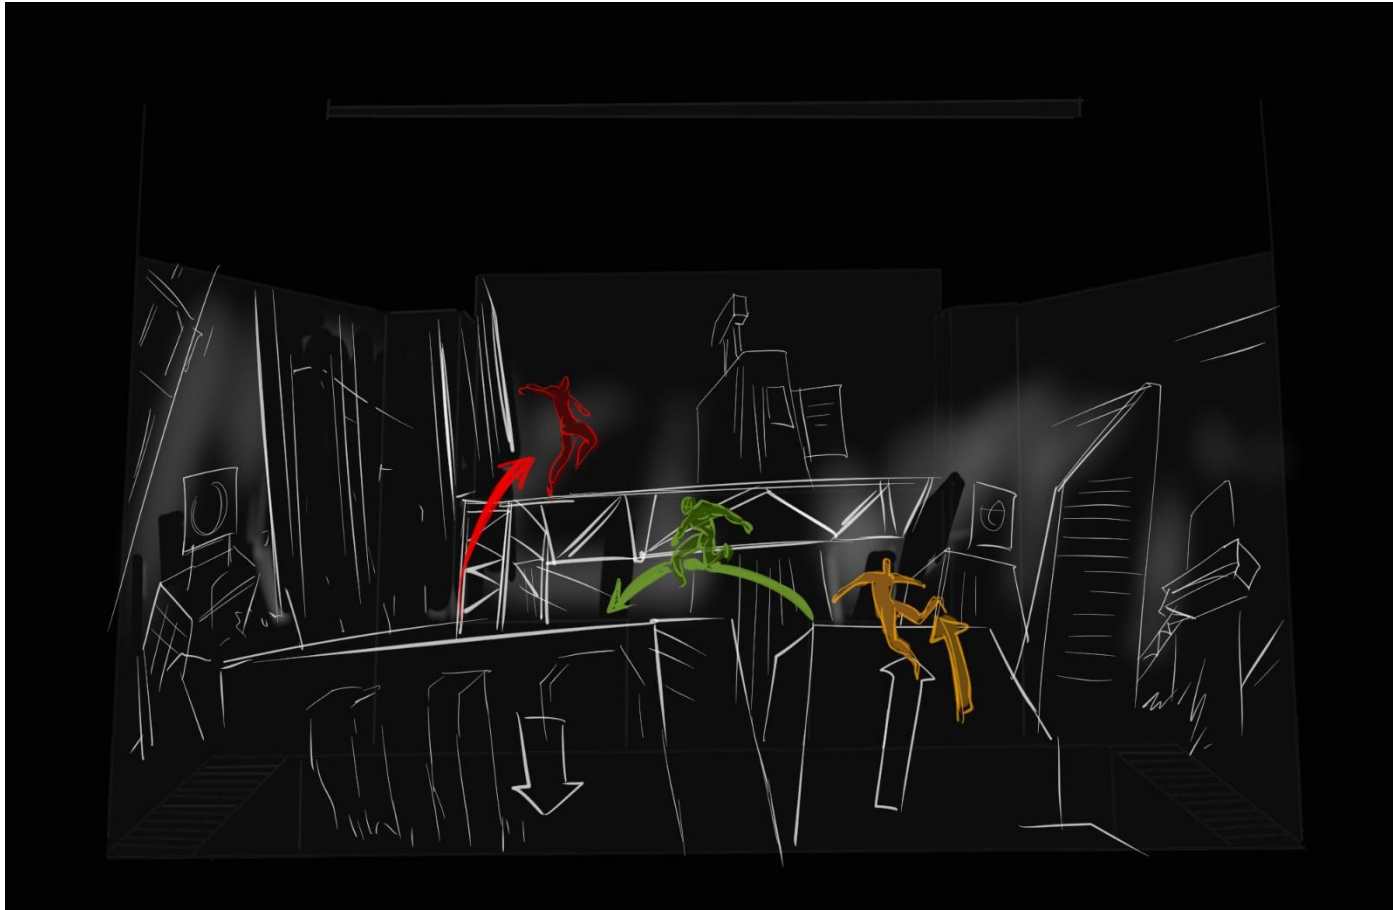

He snuck into this strictly guarded storage.

Max burns out of curiosity, he is reaching out his arms to the box.

The image of incredible girl appears in front of a hero, warning him.

Max freezes, at the same time the guards break into the vault.

A fight ensues, the guards try to hold Max, but he breaks free, opens the box and releases an ancient Evil. A bright red beam breaks out from the box.

Max's hands are covered with red stigmata. (covering with shining red crystals)

(Narrator voice):
Prophecy: the one who opened the box will be damned, and will perish, if evil be not defeated within 24 hours. Crystals will point the way to the Evil.

The building and the whole environment begins to crumble. Max and the guards run through the sewer into the city.

They emerge from a hatch in the ground.

The city collapses,
Max and the
guards flee through
the city, climbing
higher and higher.

Storyboard

Scene 2

Max breaks away from the guards and stops, looking at the panorama of the collapsing city.