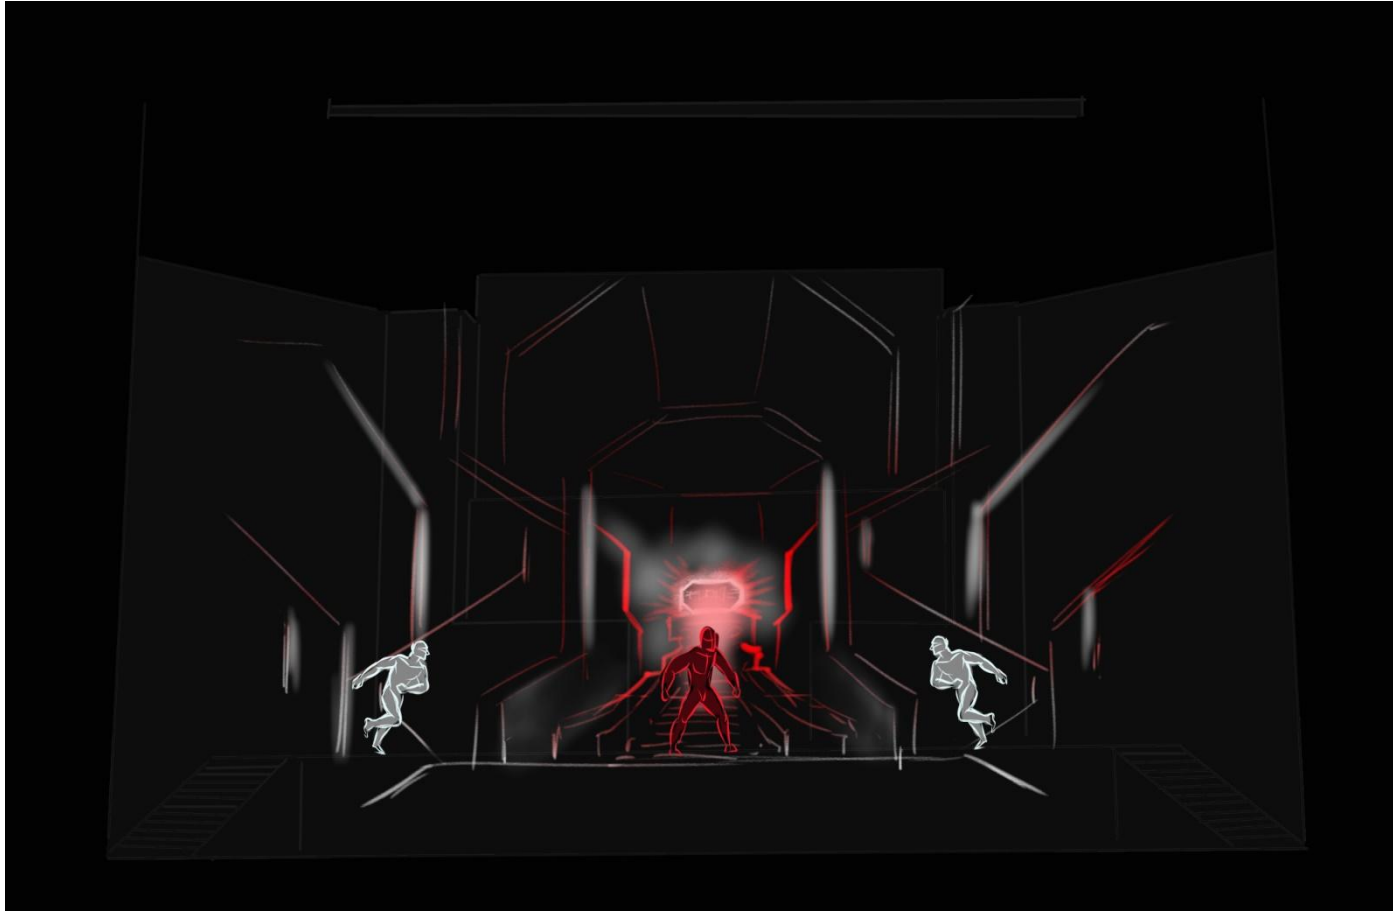

(Narrator voice):
Narrator tells a
story, that took
place 1000 years
ago.

People of Earth with the help of Nebula Kingdom had won the great battle with Evil and imprisoned it's life power in ancient magic box.

The box was hidden in special storage, which was protected by guards possessing the power of earth and air.

**And the Earth was
safe for 1000
years until this
Time...**

The hero of the story Max appears.

He snuck into this strictly guarded storage.

Max burns out of curiosity, he is reaching out his arms to the box.

The image of incredible girl appears in front of a hero, warning him.

Max freezes, at the same time the guards break into the vault.

A fight ensues, the guards try to hold Max, but he breaks free, opens the box and releases an ancient Evil. A bright red beam breaks out from the box.

Max's hands are covered with red stigmata. (covering with shining red crystals)