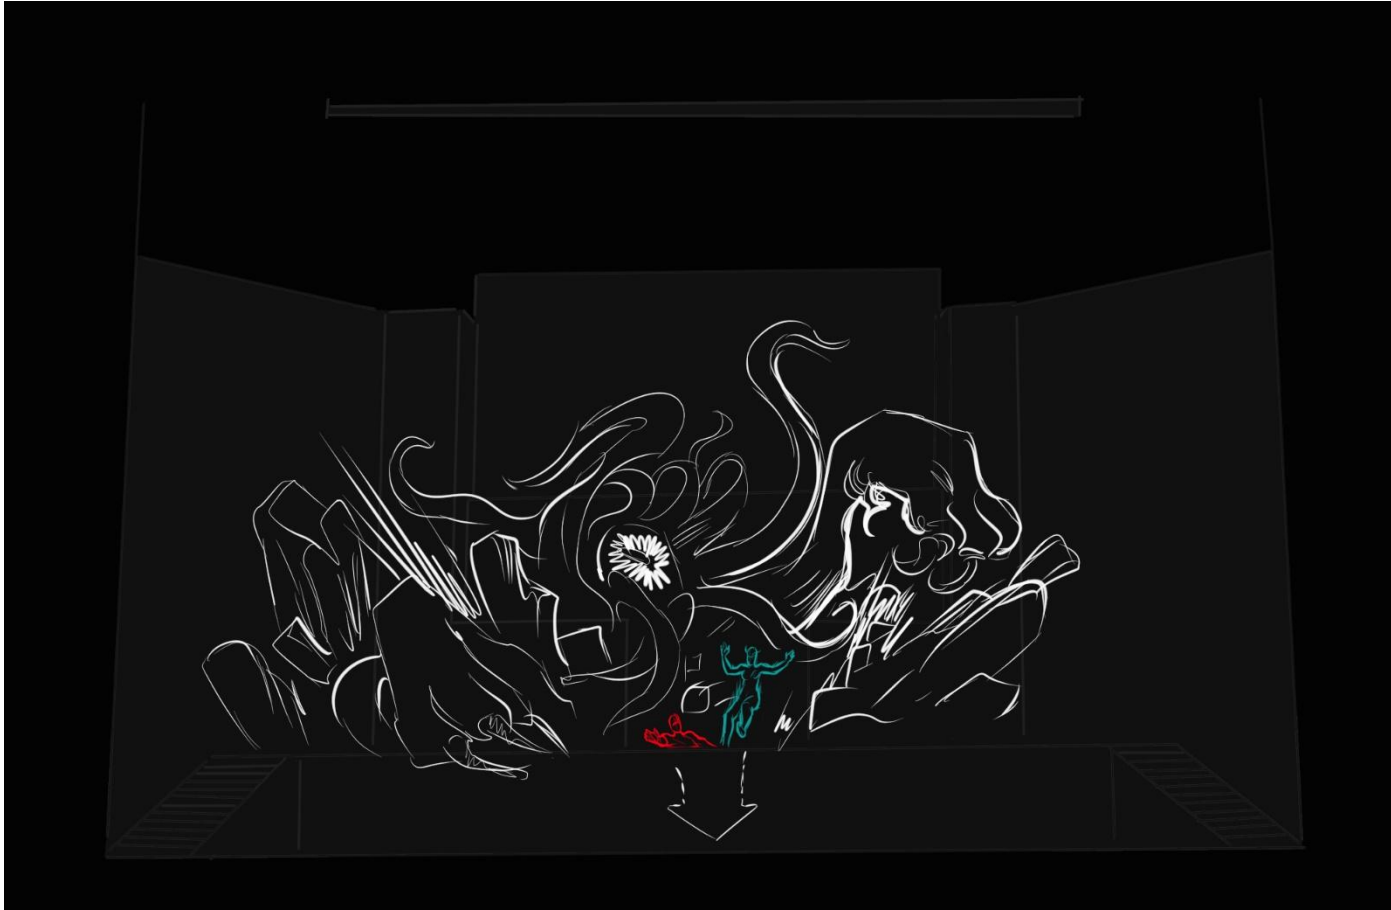

Alivia touches the box and the light goes out, only Alivia glows in the darkness.

The light inflames - Alivia with her warriors conducts the rite of calling Evil into battle. In the dark glow symbols and signs on the bodies of warriors appear.

Max and the guards observe from the side.

All heroes disappear from the stage.
Graphic on the screen is moving far from the action place.
The Evil is rising far in the sea.

The Evil moves forward(using treadmill) and behind it is his monster avatar (on the graphics on the screen)

The monster is thrown onto the beach and instantly strikes the first blow, throwing a couple aside. Max shields Alivia from the blow and takes it upon himself. Max falls.

Alivia fights with the monster. Using runes against dark matter. The graphics rotate a bit, creating a parallax motion.

Max and Alivia
drown in the
darkness, moving
away from the
monster. Blackout

Alivia lies on the ground, Max runs up to her.

Monster enters the cave.

Max closes Alivia from the monster, forming a power shield. The tentacles of the monster are trying to penetrate the defense.