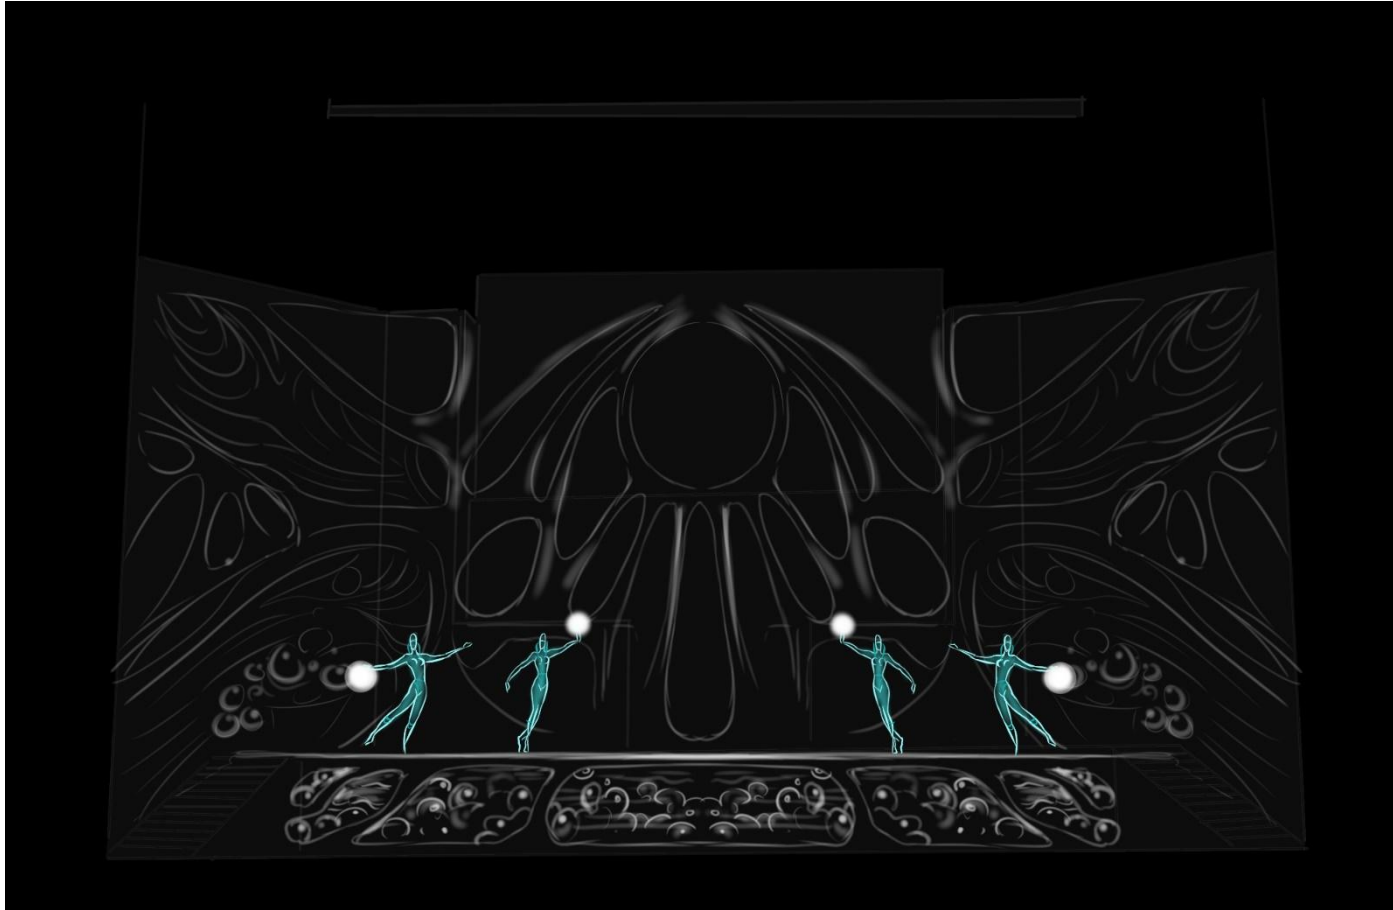

A fight ensues, the guards try to hold Max, but he breaks free, opens the box and releases an ancient Evil. A bright red beam breaks out from the box.

Max's hands are covered with red stigmata. (covering with shining red crystals)

(Narrator voice):
Prophecy: the one who opened the box will be damned, and will perish, if evil be not defeated within 24 hours. Crystals will point the way to the Evil.

The building and the whole environment begins to crumble. Max and the guards run through the sewer into the city.

They emerge from a hatch in the ground.

The city collapses,
Max and the
guards flee through
the city, climbing
higher and higher.

Storyboard

Scene 2

Max breaks away from the guards and stops, looking at the panorama of the collapsing city.

The courtiers of the castle immerse the light in the water.

Princess Alivia
wakes up out of the
water, she rises
above the stage -
behind her is a long
volumetric train of
shining fabric.

Princess Alivia's maids slowly descends from the ceiling along with jellyfish (on the screen)