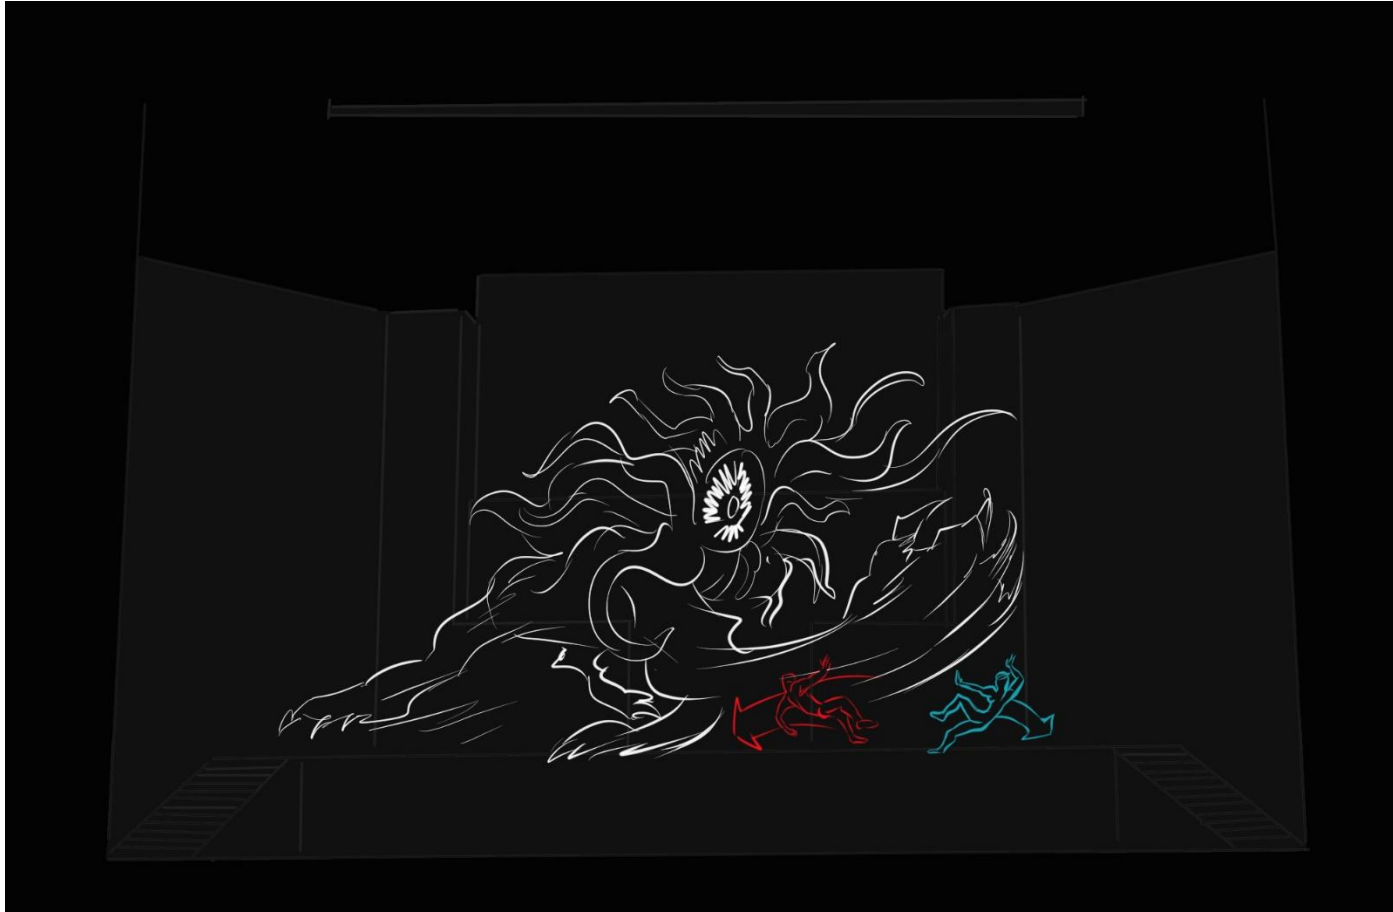

Alivia and Max collide in the same place (2 screens in the graphic merges).

Max flashback: he remembered Alivia, who appeared in front of Max in storage before he opened the magic box.

Alivia freezes. Max kneels and pulls the box to the Princess

Alivia touches the box and the light goes out, only Alivia glows in the darkness.

The light inflames - Alivia with her warriors conducts the rite of calling Evil into battle. In the dark glow symbols and signs on the bodies of warriors appear.

Max and the guards observe from the side.

All heroes disappear from the stage.
Graphic on the screen is moving far from the action place.
The Evil is rising far in the sea.

The Evil moves forward(using treadmill) and behind it is his monster avatar (on the graphics on the screen)

Max and Alivia
drown in the
darkness, moving
away from the
monster. Blackout

Alivia lies on the ground, Max runs up to her.

Monster enters the cave.

Max closes Alivia from the monster, forming a power shield. The tentacles of the monster are trying to penetrate the defense.