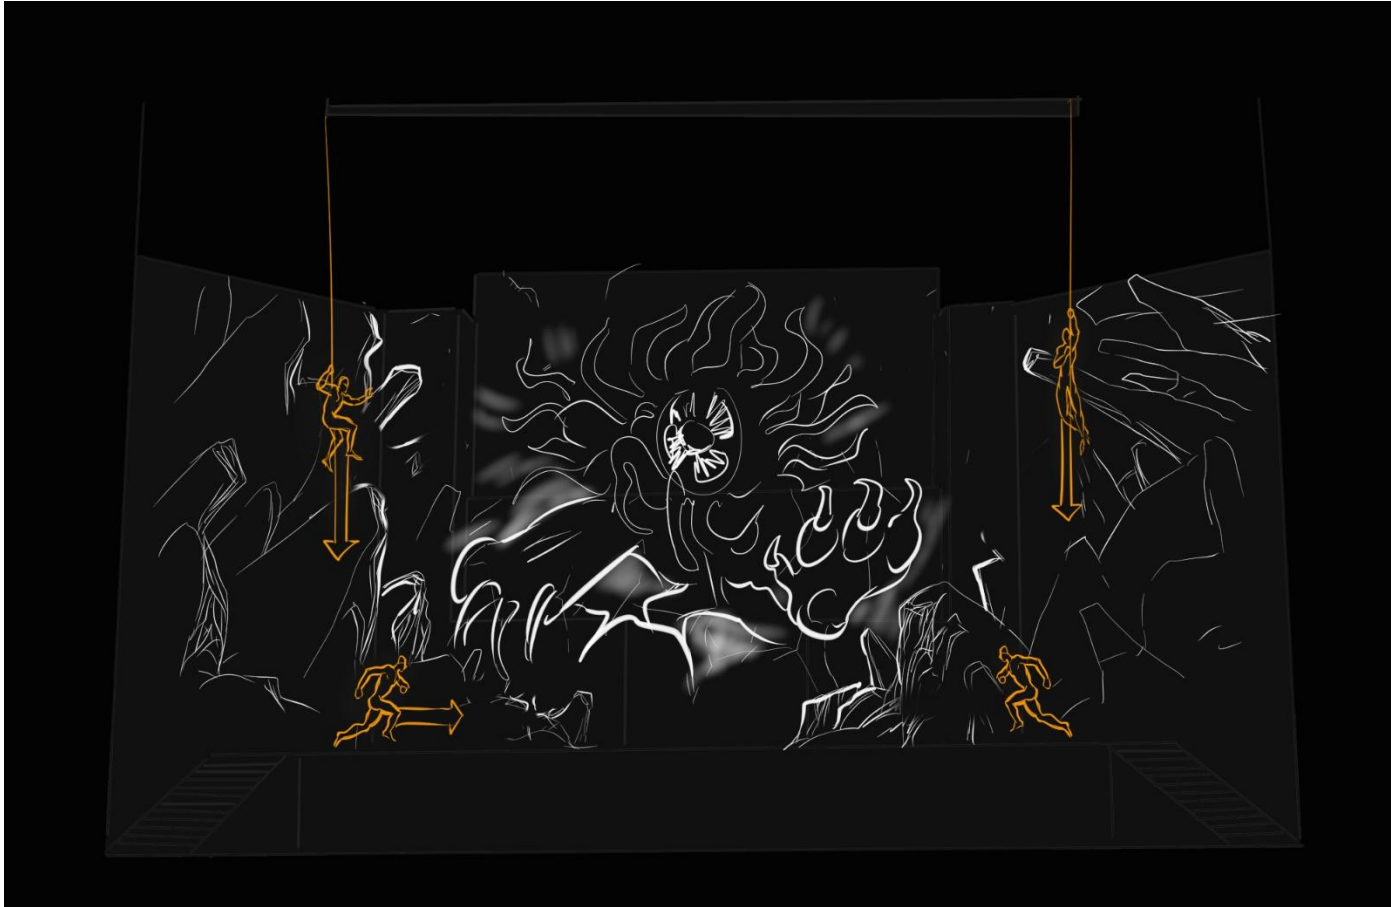

Max and Alivia
drown in the
darkness, moving
away from the
monster. Blackout

Alivia lies on the ground, Max runs up to her.

Monster enters the cave.

Max closes Alivia from the monster, forming a power shield. The tentacles of the monster are trying to penetrate the defense.

The shield is breaking. A bright flash, blinding Monster. Max and Alivia disappear under the ground.

Warriors go down on the winches in the cave.

They struggle with the monster (trampolines, winches).

Monster attacks
warriors tentacles.

Tentacles of monsters appear from under the stage, several warriors fight with them. But the monster wins the battle, all the warriors are defeated.

With the last blows of a talus, the monster splits a cave. (the camera frame in the graphics moves down below).

Streams of light fly up from the bottom up on the screen, Max soars in them in zero gravity (on the winch). On the land of Alivia which directs this stream to Max. The light on Alivia is extinguished. She shares her power with Max