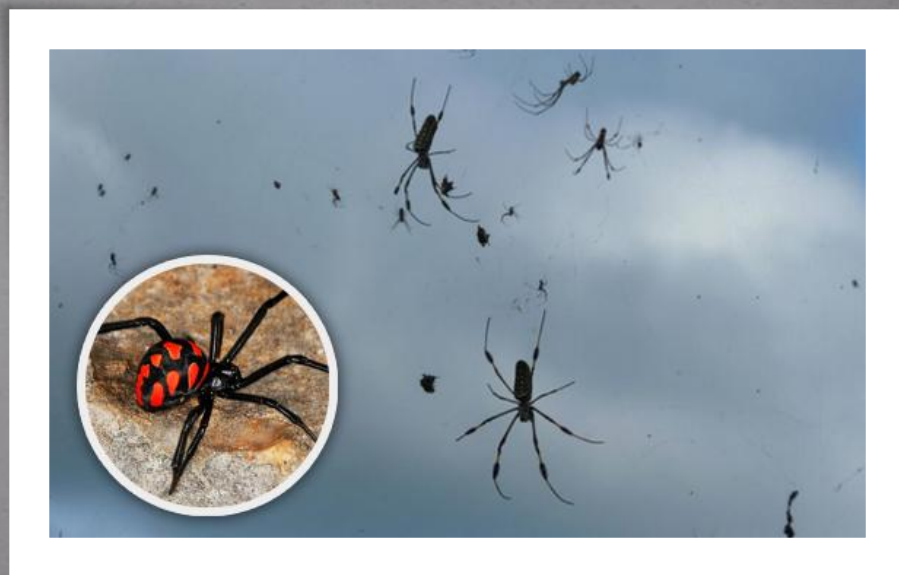

600

800

1000

SEE
YOU
LATE

Facts about weather

100

In what tree the lightning strikes more often?

- 1) Spruce
- 2) Birch
- 3) Oak
- 4) Aspen

Facts about weather

200

In the Sahara desert on 18 February 1979 was...

- 1) Earthquake
- 2) Rain
- 3) Snow fall
- 4) The greatest Eclipse

Facts about weather

300

Niagara falls froze in...

- 1) 1930
- 2) 1931
- 3) 1932
- 4) 1934

Facts about weather

400

This event happened in 2013 and 2015

- 1) Star fall
- 2) Spider rain
- 3) Hail to tennis ball
- 4) The largest flood

Facts about weather

500

A raindrop falls at a speed of...

- 1) 27,35 KM/Ч
- 2) 28,35 KM/Ч
- 3) 29,35 KM/Ч
- 4) 30,35 KM/Ч

Facts about cats

100

In this ancient country, killing a cat was punishable by death

- 1) Ireland
- 2) India
- 3) Egypt
- 4) UK

Facts about cats

200

In adult cats...

- 1) 20 teeth
- 2) 25 teeth
- 3) 30 teeth
- 4) 35 teeth