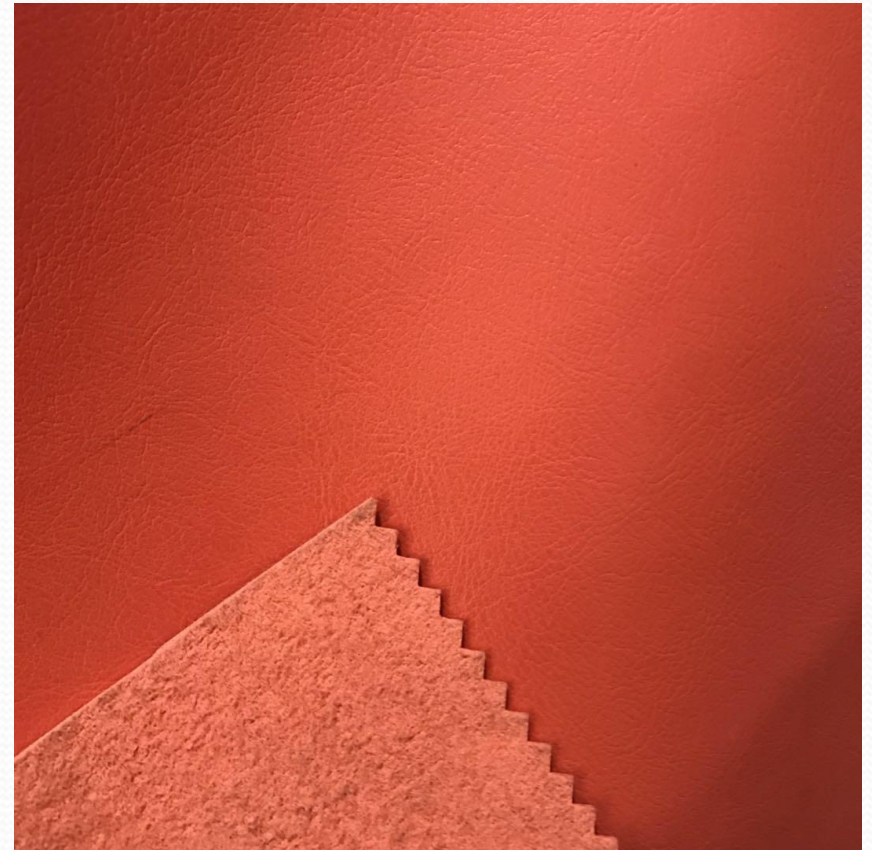

Thickness : 1.5mm

Price:$7.17