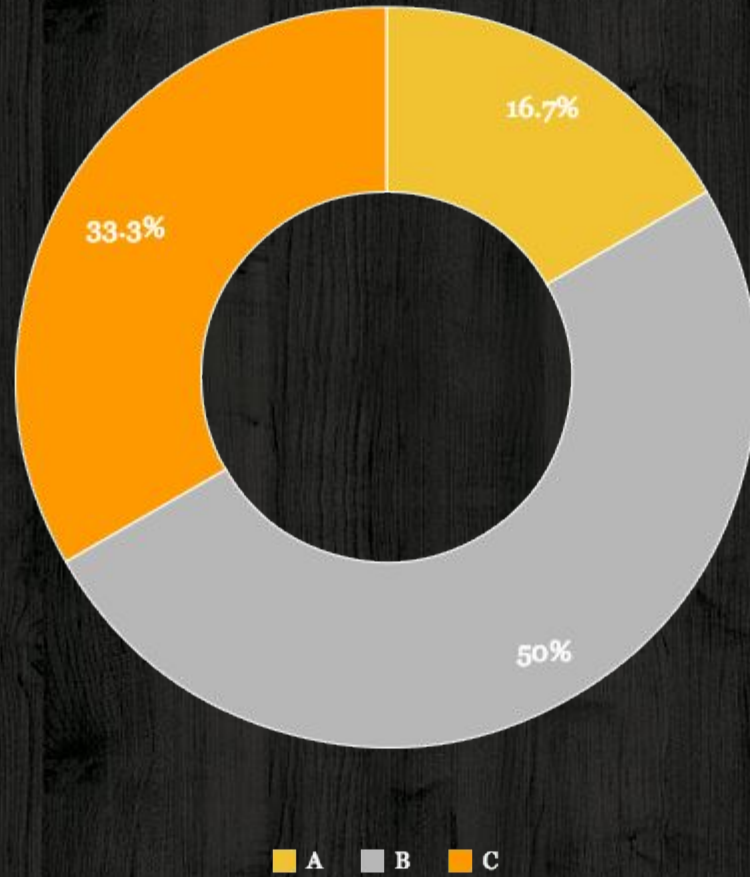

## Blue

**Is the colour of the clear sky and the deep sea. It is located between violet and green on the optical spectrum.**

## Red

**Is the color of blood, and because of this it has historically been associated with sacrifice, danger and courage.**

## Red

**Is the color of blood, and because of this it has historically been associated with sacrifice, danger and courage.**

---

*You can copy&paste graphs from [Google Sheets](#)*

---