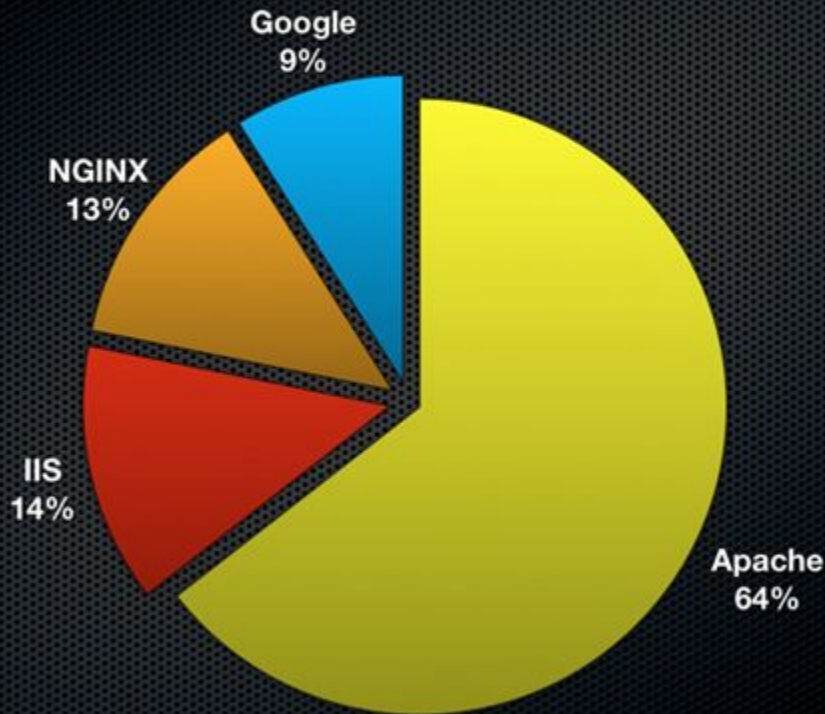

Web server software market share, Dec 2011

Data source: Netcraft, January 2012

www.pingdom.com