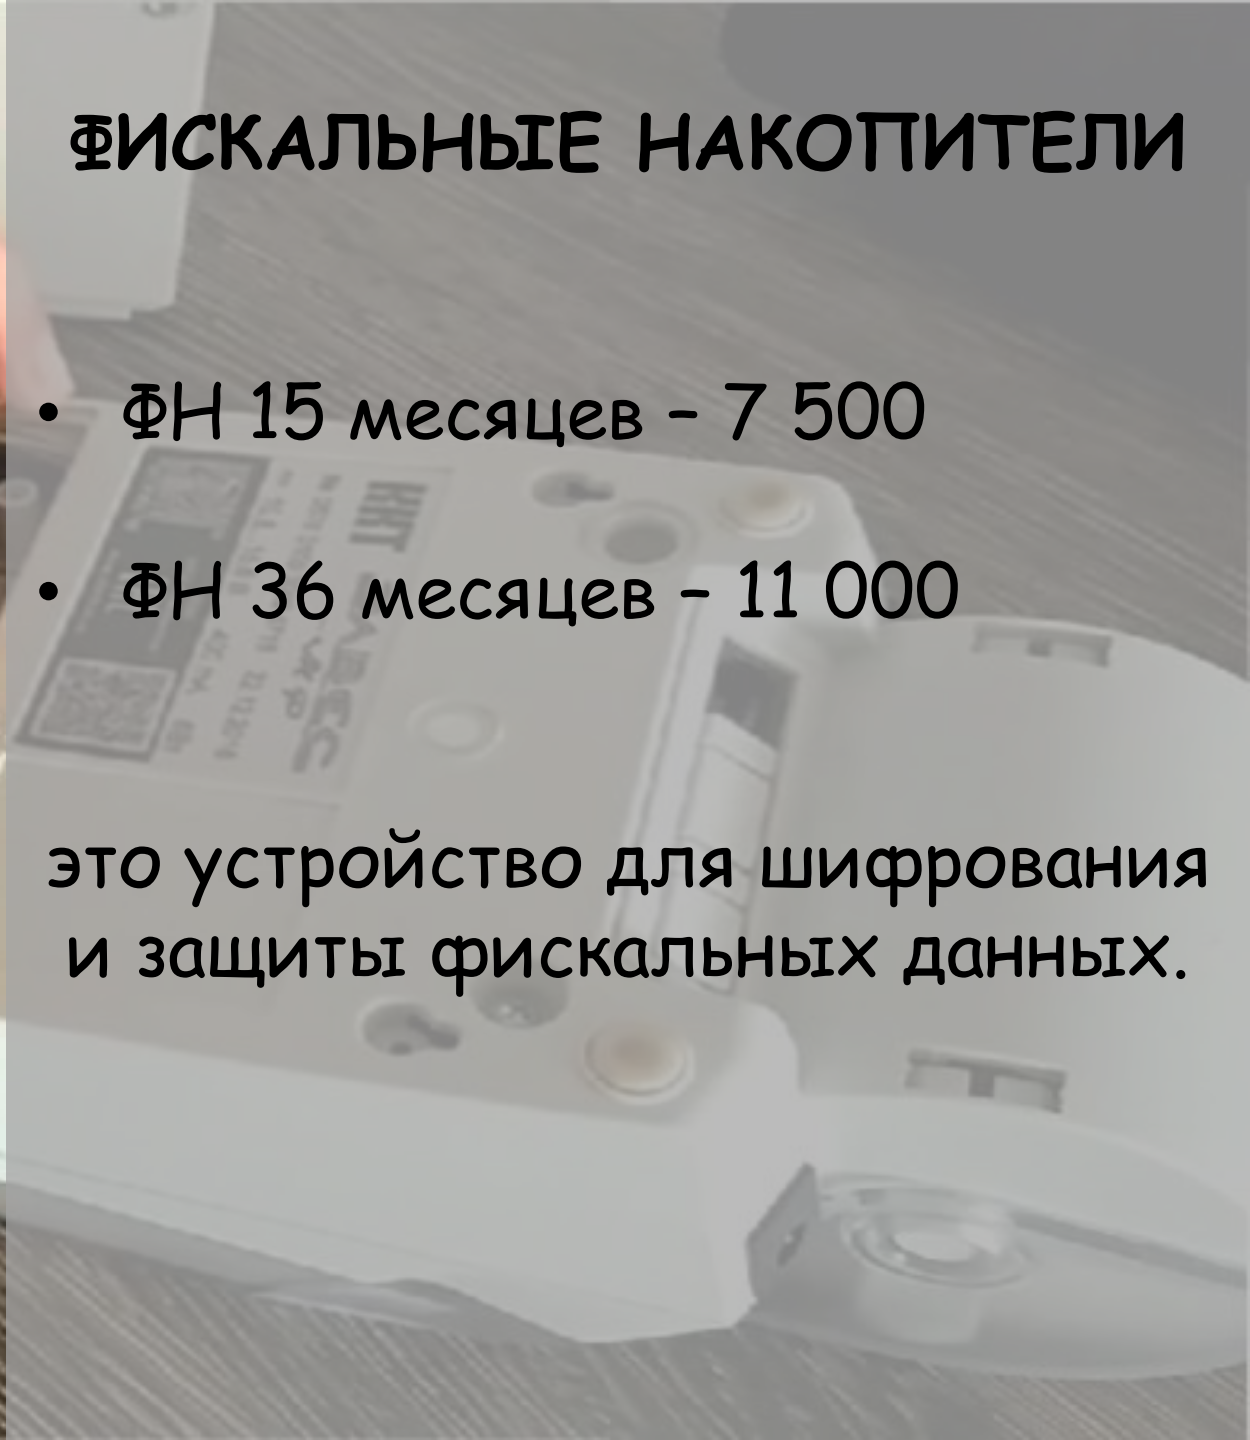

ФИСКАЛЬНЫЕ НАКОПИТЕЛИ

- ФН 15 месяцев - 7 500
- ФН 36 месяцев - 11 000

это устройство для шифрования
и защиты фискальных данных.