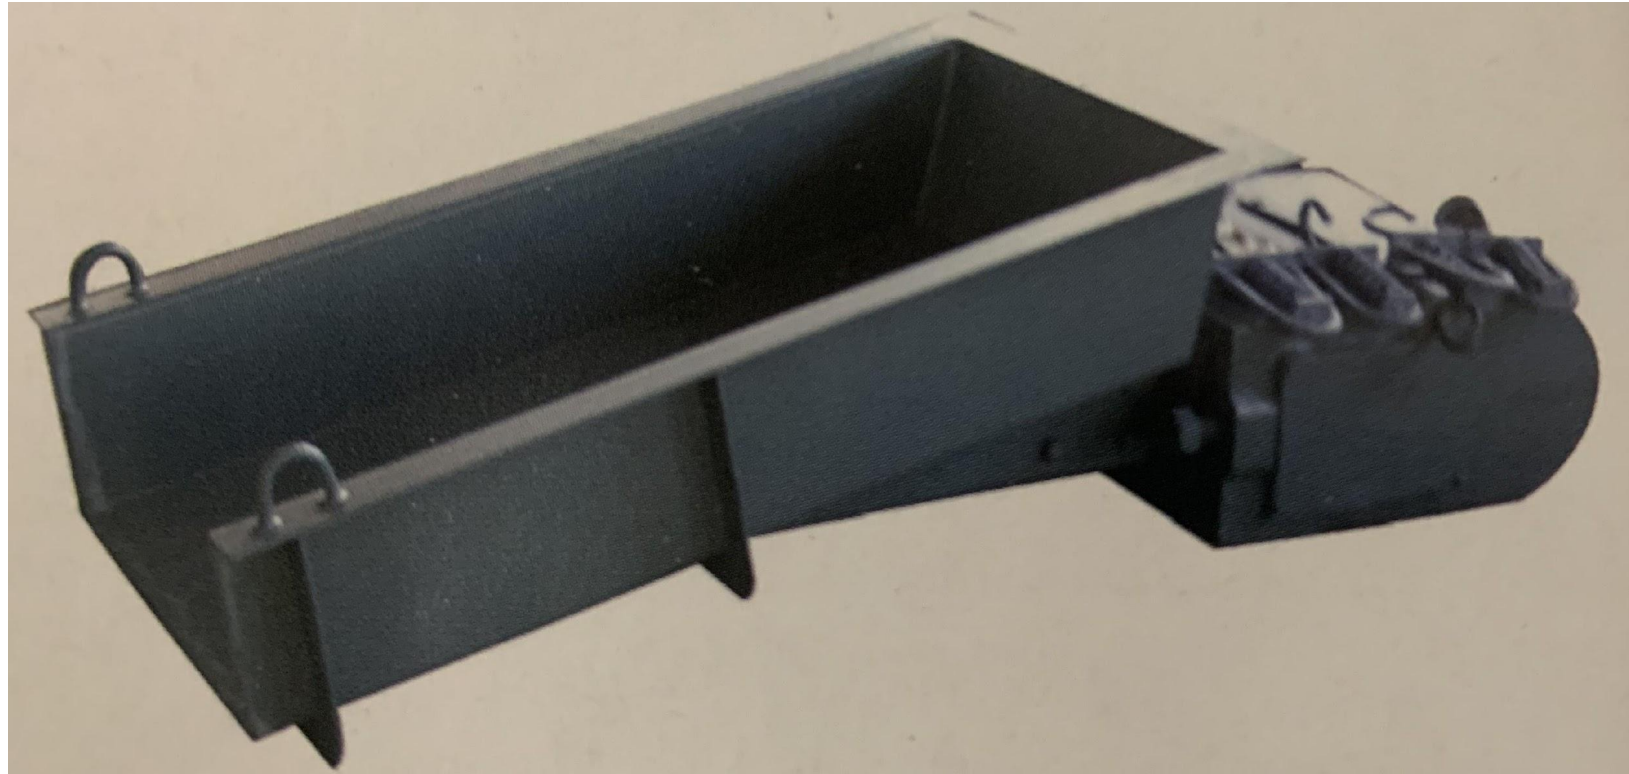

2.DZ series motor vibration feeder

Product features:DZ Series electric motor vibration feeder is a new type of feeding device successfully researched and developed by our engineers and technicians, used in metallurgy, Coal, Chemical Industry, Building Materials, Ceramics, abrasive, grain and food industry. Suitable for mobile batching, quantitative packing and automatic control.