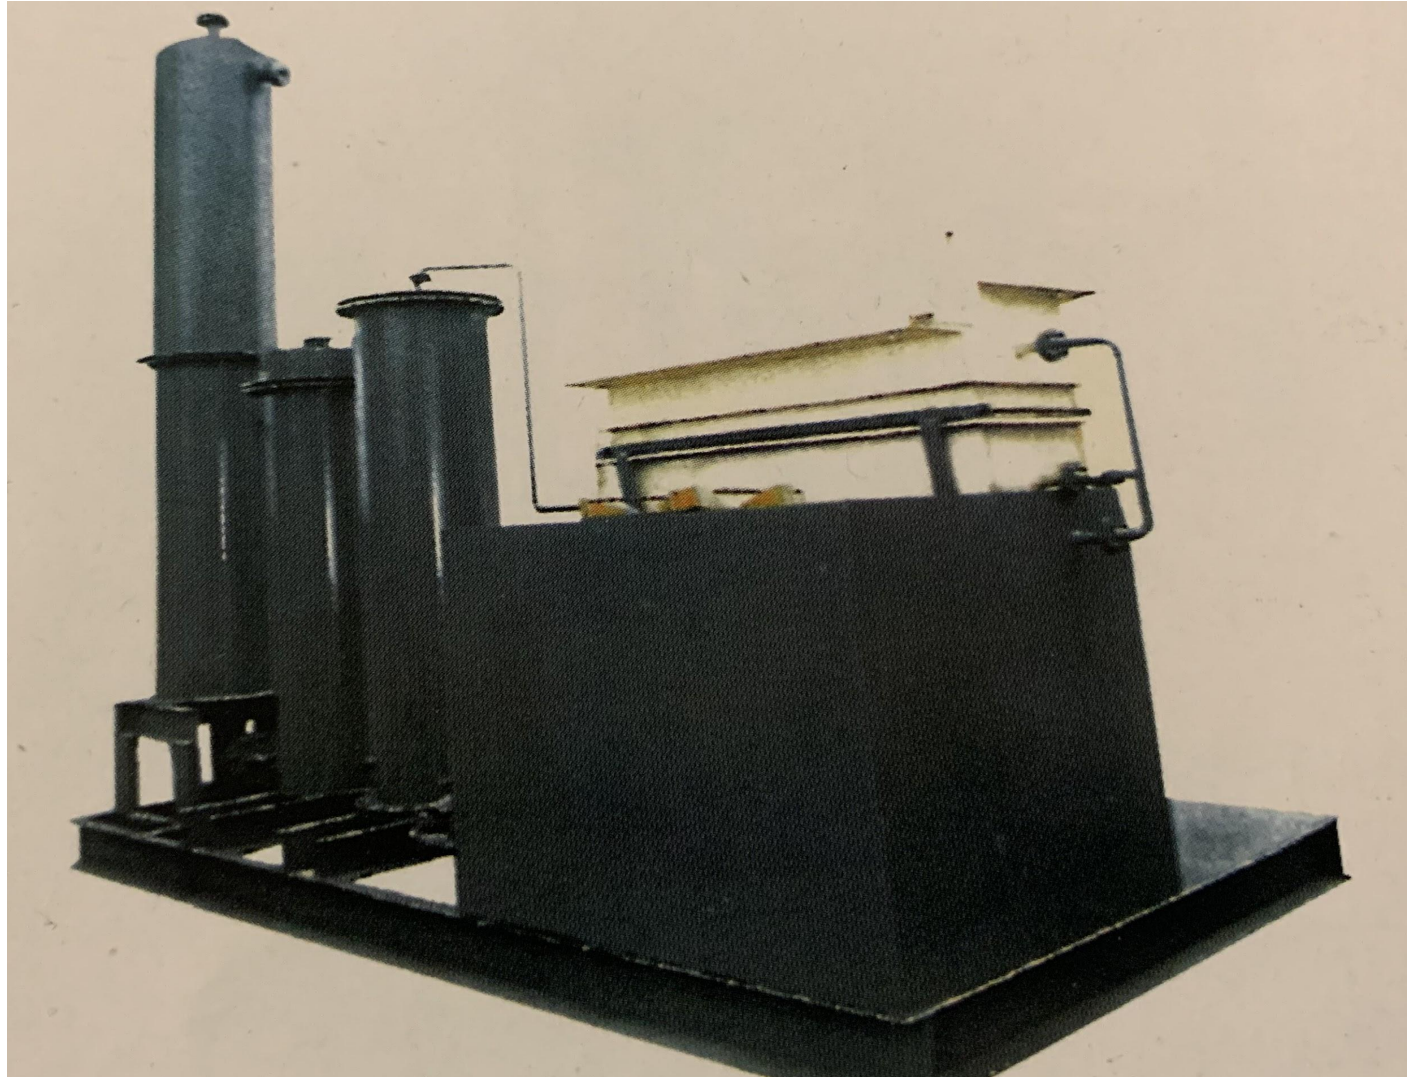

Cyanidation equipment

Analytical electrolysis equipment

Product features :gold absorption electrolysis equipment is the key equipment of gold cyanide cinder process, by electric heater, desorption Tower, heat exchanger, electrolytic cell, pump and other components. The components of the complete set of equipment forming, compact structure, easy installation, desorption rate greater than 96%, electrolysis rate greater than 99%.