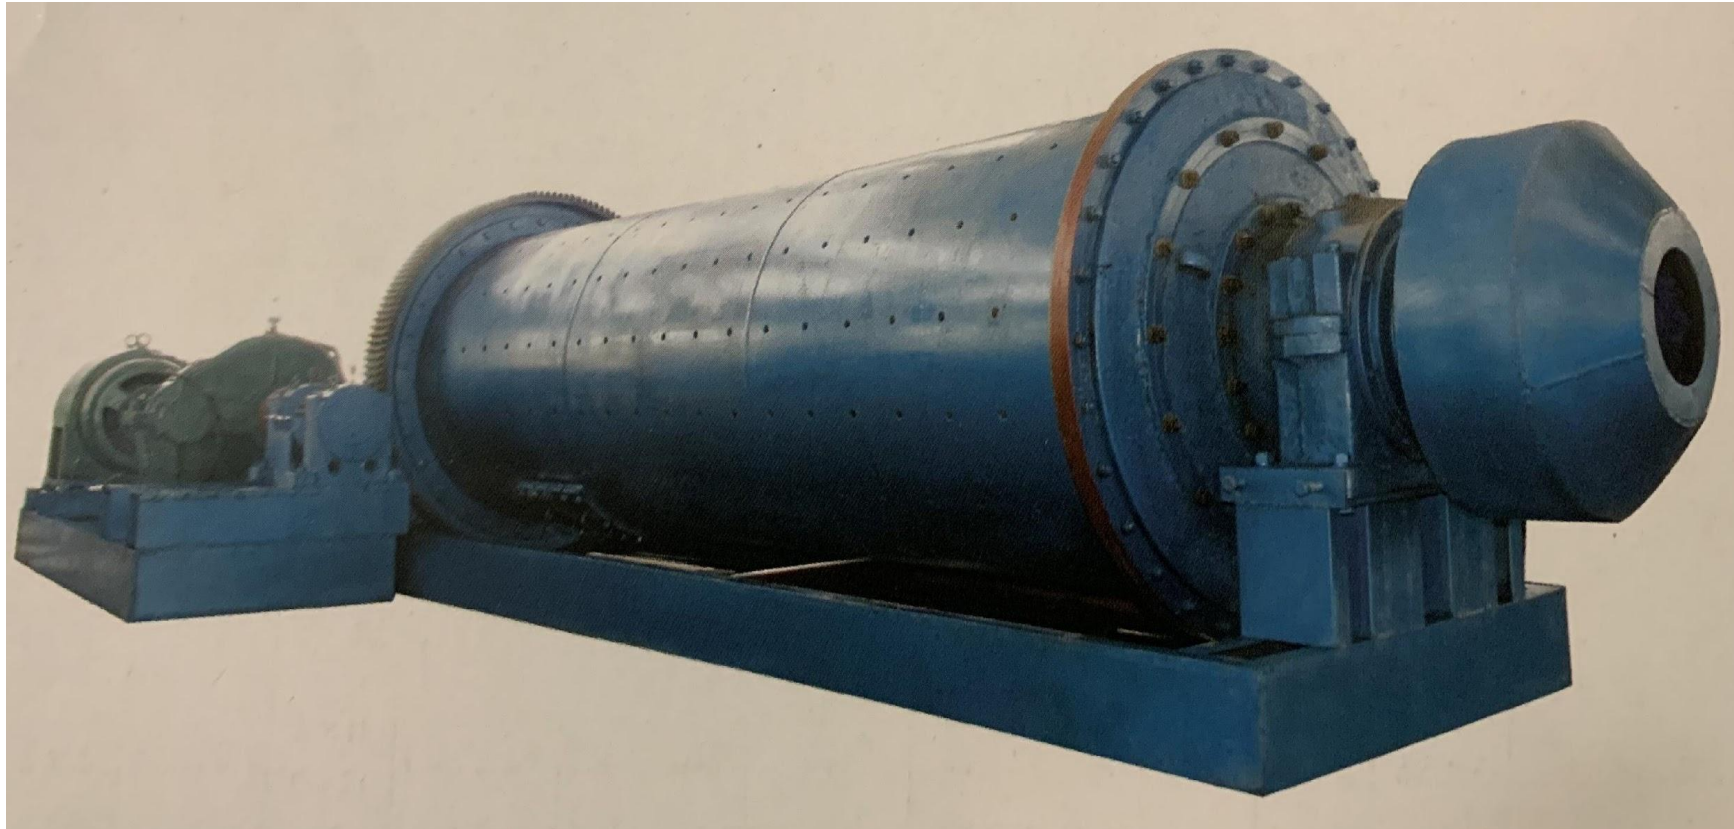

Grinding equipment

Gzm series conical ball mill

Product features: Product features the series of cone ball mill is a new energy-saving ball mill, after nearly two decades of development, has occupied a leading position in the field of grinding, processing and production has been extended to all areas of the mining field