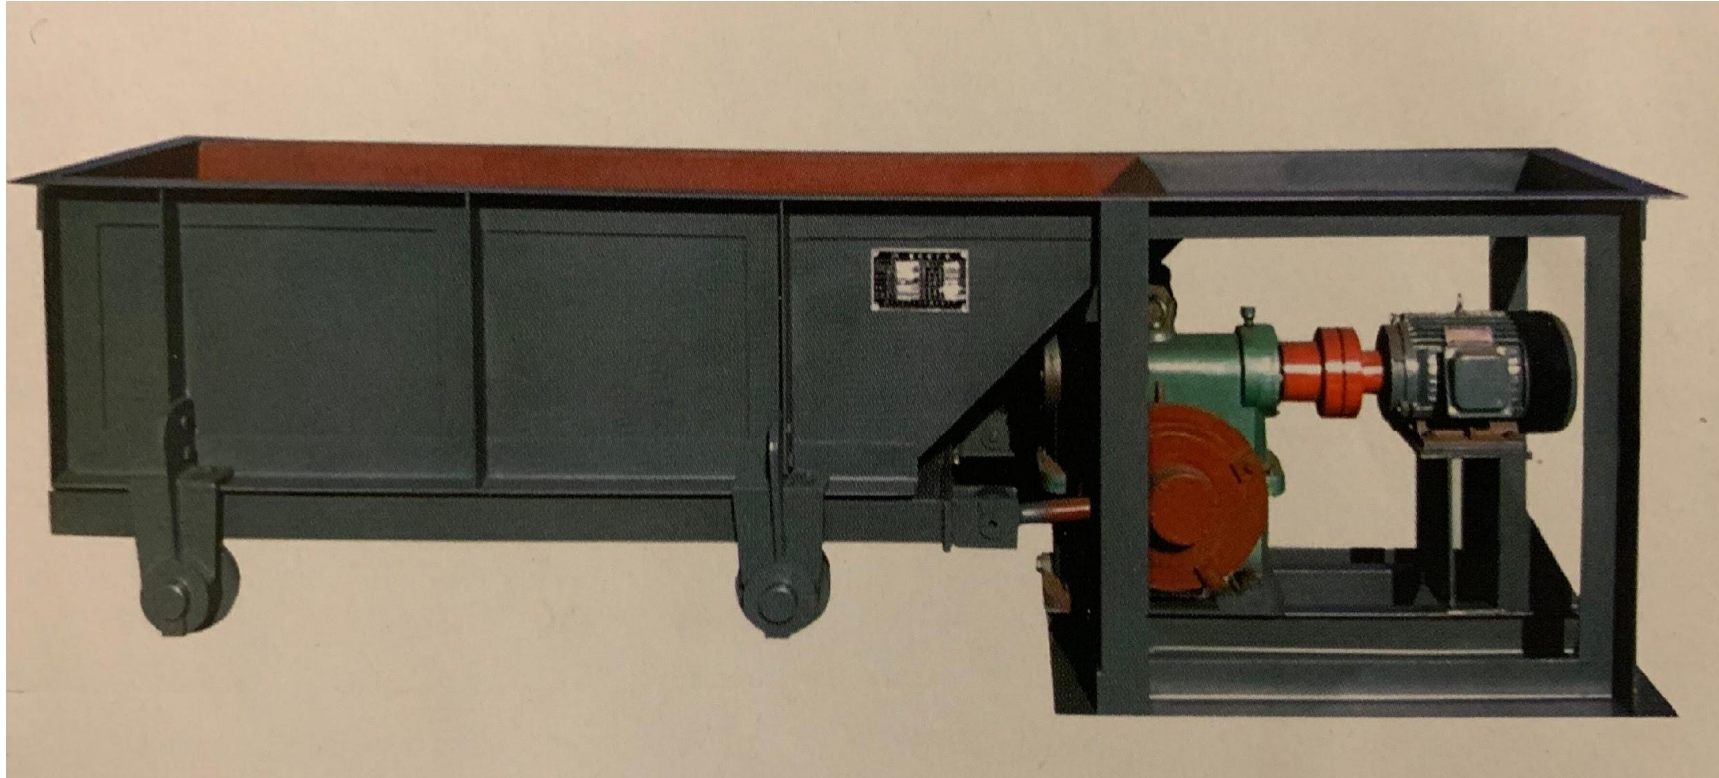

Ore feeding equipment

1. Mining machinery

Product features: Trough to mine mine Warehouse general lifting on the discharge port, the groove bottom to reciprocate, to achieve the mine, which rushed 20 ~ 60 times per minute, the stroke of 20 ~ 200mm. The amount of ore is determined by the stroke size.