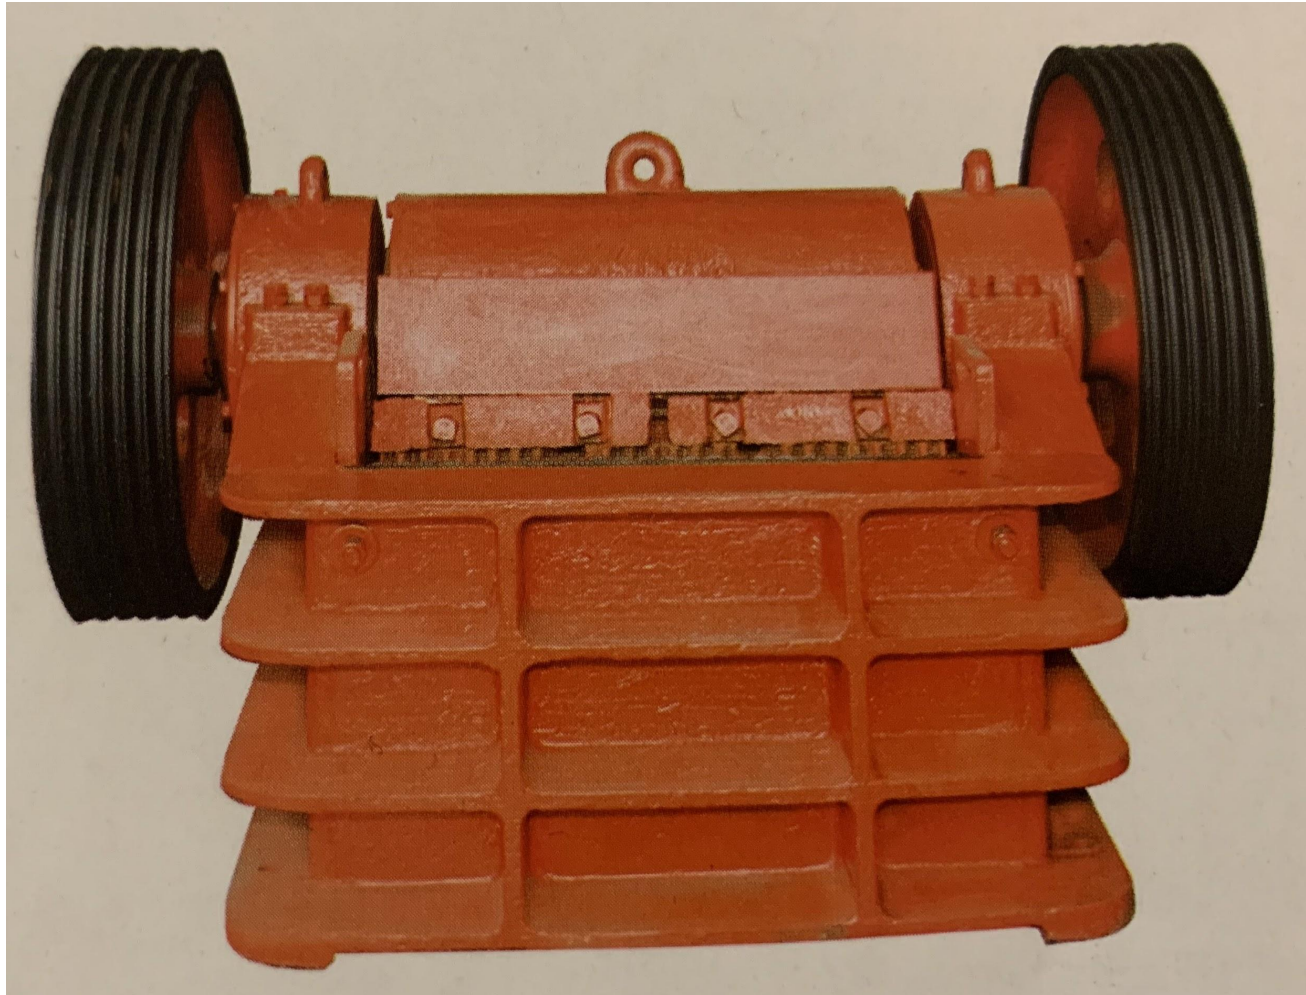

# Screening equipment

SZZ vibrating screen

Product features: product features: the SZZ type self-centering vibration screen is a circular motion track , which is the most widely used sub-equipment in our country.

## 1. PE type swing jaw crusher

Product features:the crusher has a long history, is a traditional type of crushing equipment, electric motor through the Triangle belt wheel driven eccentric shaft rotation, dynamic cyclic complex swing to produce crushing force. Two kinds of models. The machine structure is simple, low price, reliable, easy to adjust the discharge port, more suitable for breaking moisture wet ore, ore containing clay and more, relatively coarse particle size. Our company has made the following optimization design and practical application of PE400 × 600, PE250 × 750, PE600×900 and other types can be recognized. Fine particle size.