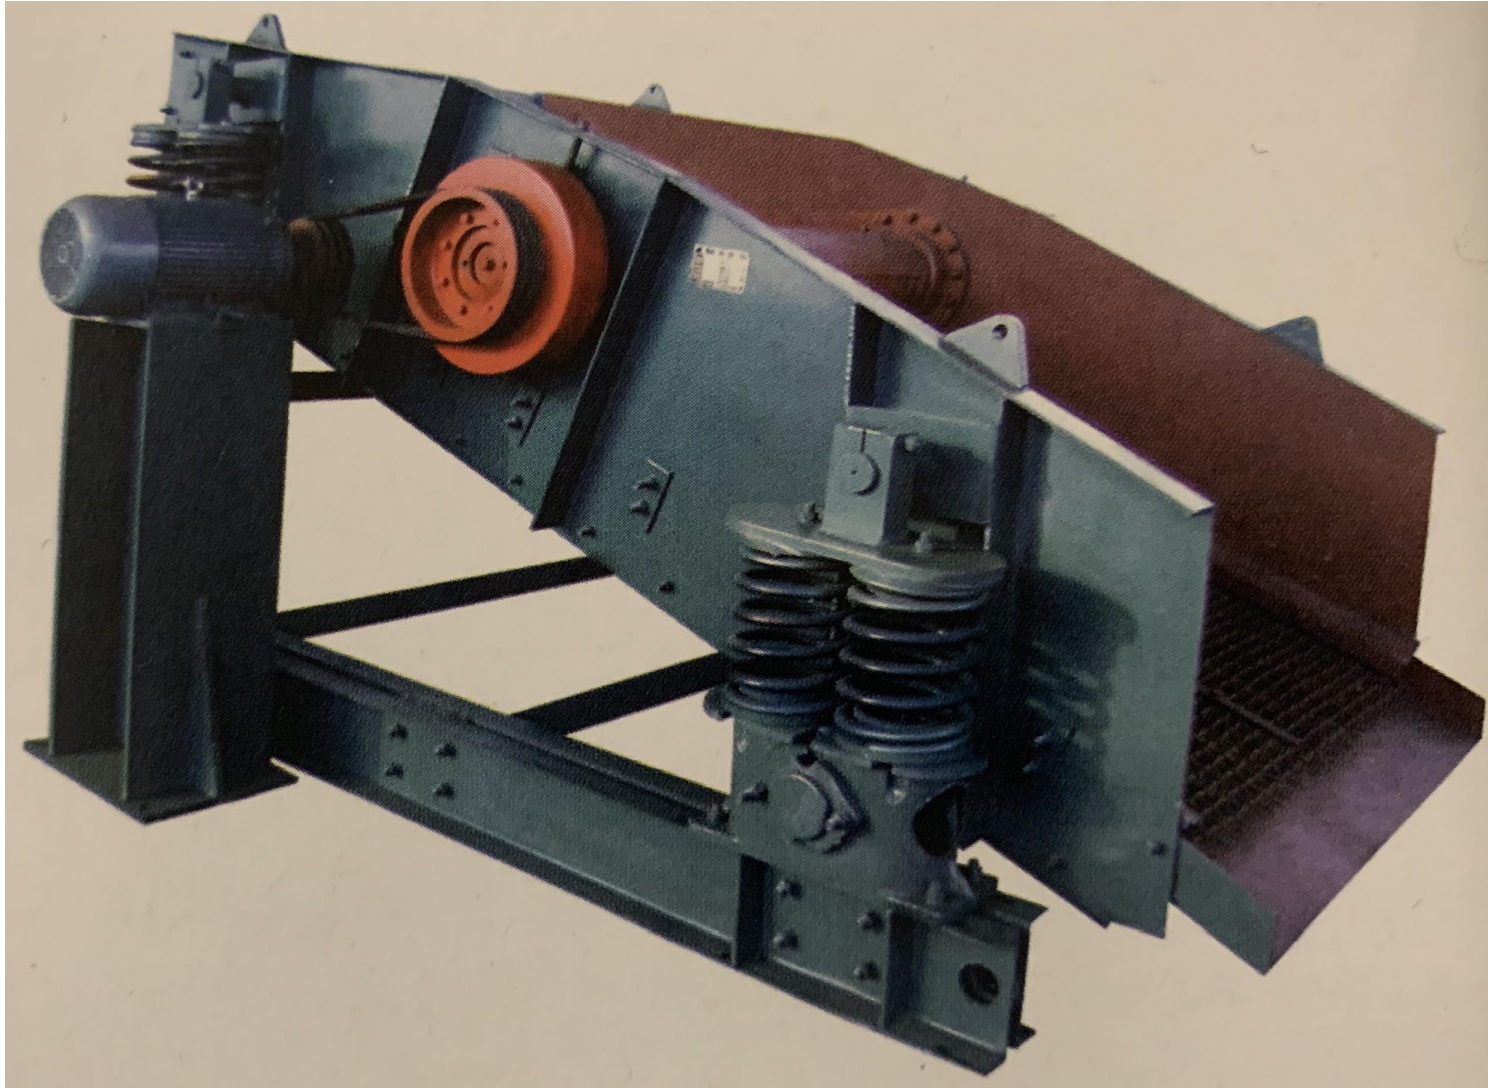

Screening equipment

SZZ vibrating screen

Product features: product features: the SZZ type self-centering vibration screen is a circular motion track , which is the most widely used sub-equipment in our country.