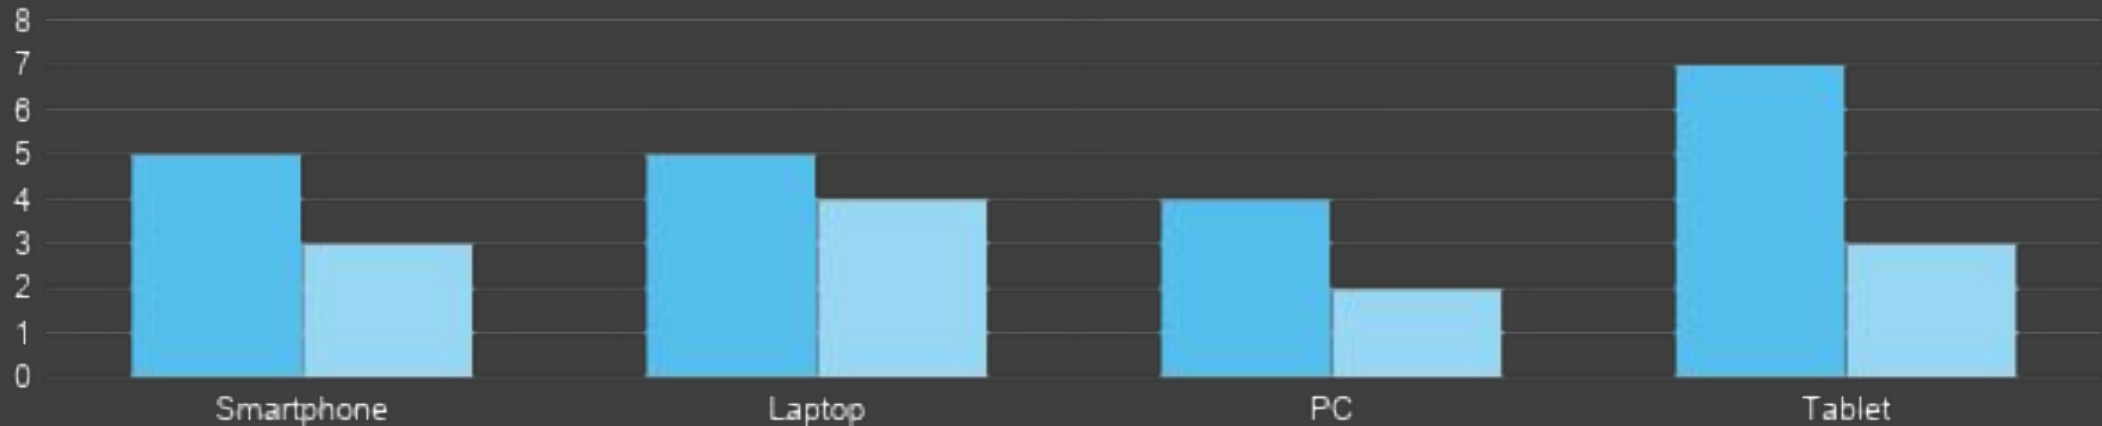

Sample data chart

DATA CHART

$780M

Description

This **Great Paragraph** line is a sample Lorem ipsum dolor sit amet. Feel free to edit it.

$250M

Description

This **Great Paragraph** line is a sample Lorem ipsum dolor sit amet. Feel free to edit it.