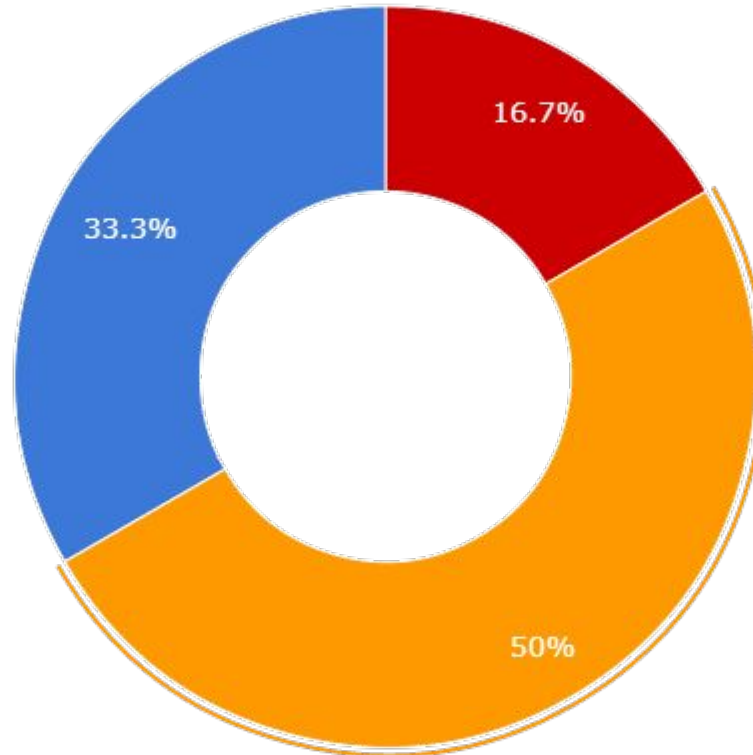

## Red

Is the color of blood, and because of this it has historically been associated with sacrifice, danger and courage.

## Yellow

Is the color of gold, butter and ripe lemons. In the spectrum of visible light, yellow is found between green and orange.

## Blue

Is the colour of the clear sky and the deep sea. It is located between violet and green on the optical spectrum.

## Red

Is the color of blood, and because of this it has historically been associated with sacrifice, danger and courage.

■ A ■ B ■ C

You can copy&paste graphs from [Google Sheets](#)

Android project  
Show and explain your  
web, app or software  
projects using these  
gadget templates.