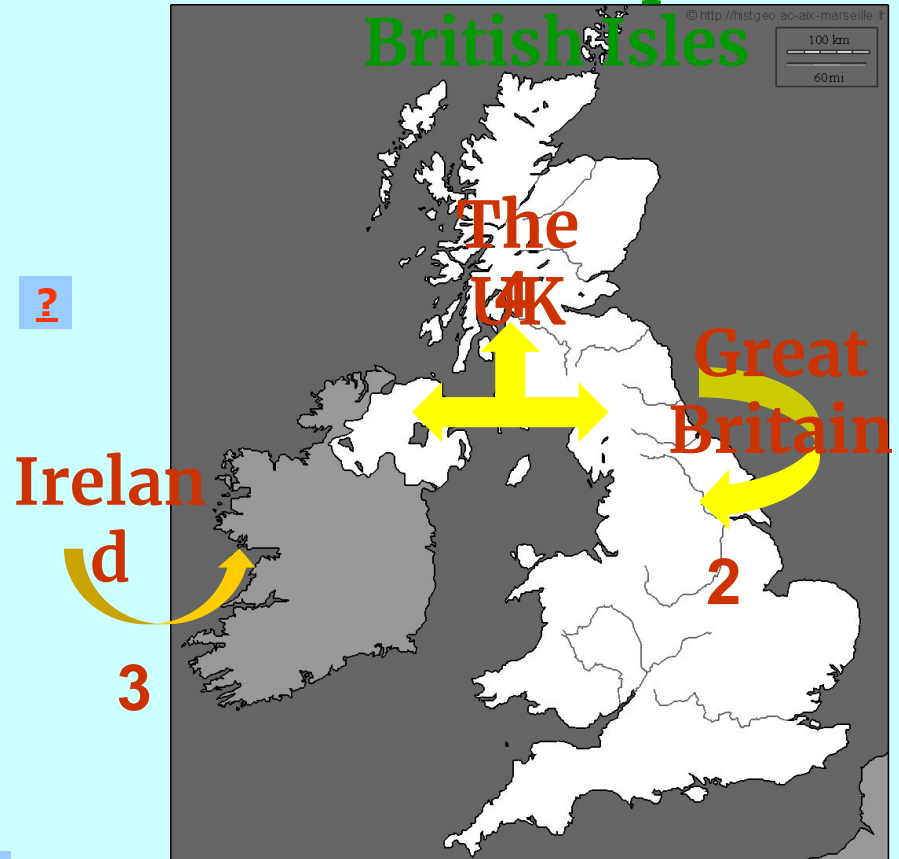

Landmarks page 11

London page 12

Nationalities and parts of the UK page 15

Test yourself! page 16

Where is the UK?

The UK is situated on the **British Isles**, north-west of the European continent between the **Atlantic Ocean** and the **North sea**.

What countries make up the UK?

The Irish live in Northern Ireland

Northern Ireland

Scotland

The Scots live in Scotland

The Welsh live in Wales

Wales

s

England

The English live in England

TEST YOURSELF!

- 1 Where is the UK situated?
- 2 What is the official name of the UK?
- 3 What are people called in the UK?
- 4 What is Great Britain?
- 5 Is Great Britain the same as the UK?
- 6 What is the capital of the UK?
- 7 What is the nickname of the British flag?
- 8 Is John Bull a real man?
- 9 Is the UK a republic or a monarchy?
- 10 Who runs the UK?
- 11 What is the British Parliament like?
- 12 Where does the Parliament work?
- 13 Who are MPs?
- 14 Who is the Prime Minister?
- 15 Where does he work and live?
- 16 What is the British Government?

Label the map of the British Isles

The British Isles

Why doesn't the Welsh dragon appear on the Union Flag?

Northern Ireland

Scotland

England

The Welsh dragon does not appear on the flag because when the first Union Flag was created in 1606, Wales was already united with England from the 13th century.