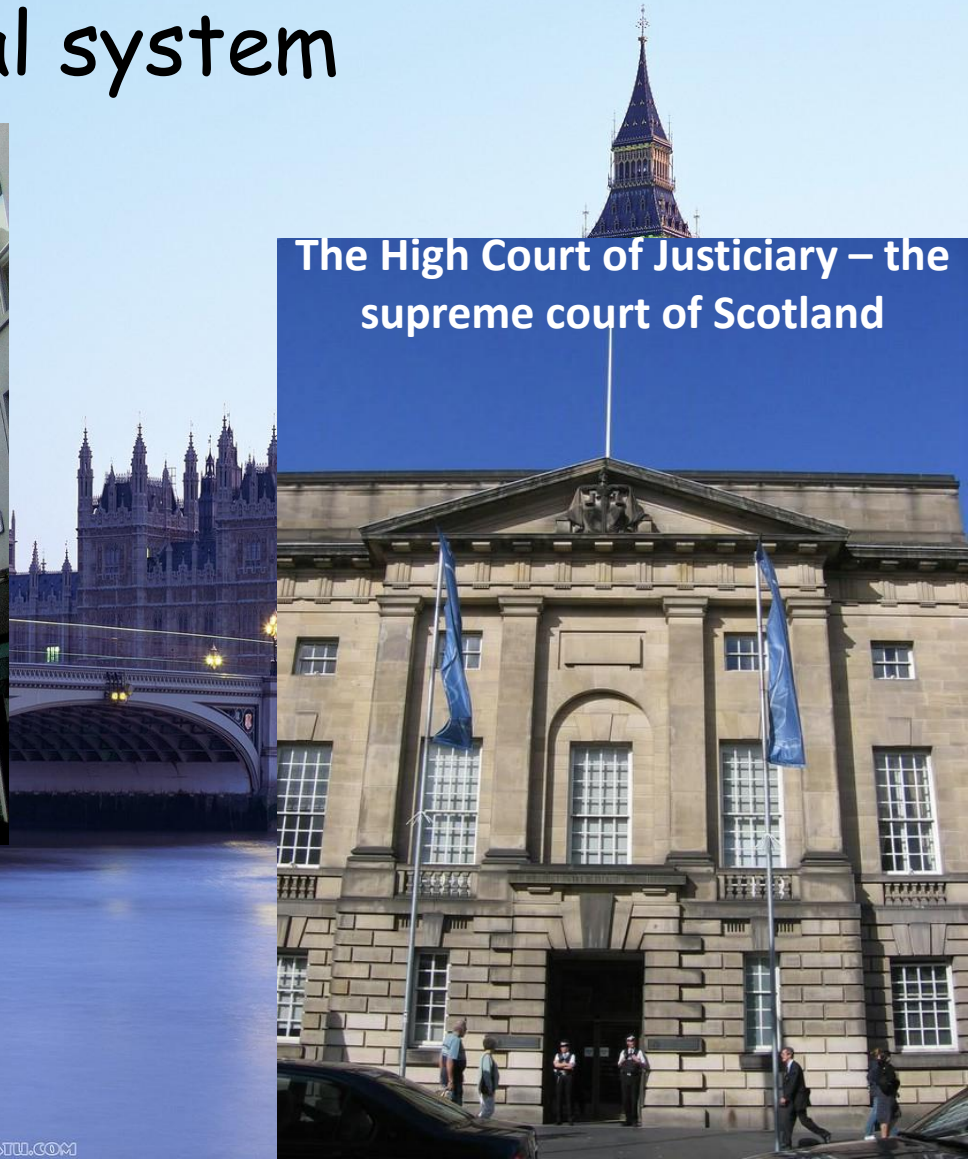

The High Court of Justiciary – the
supreme court of Scotland