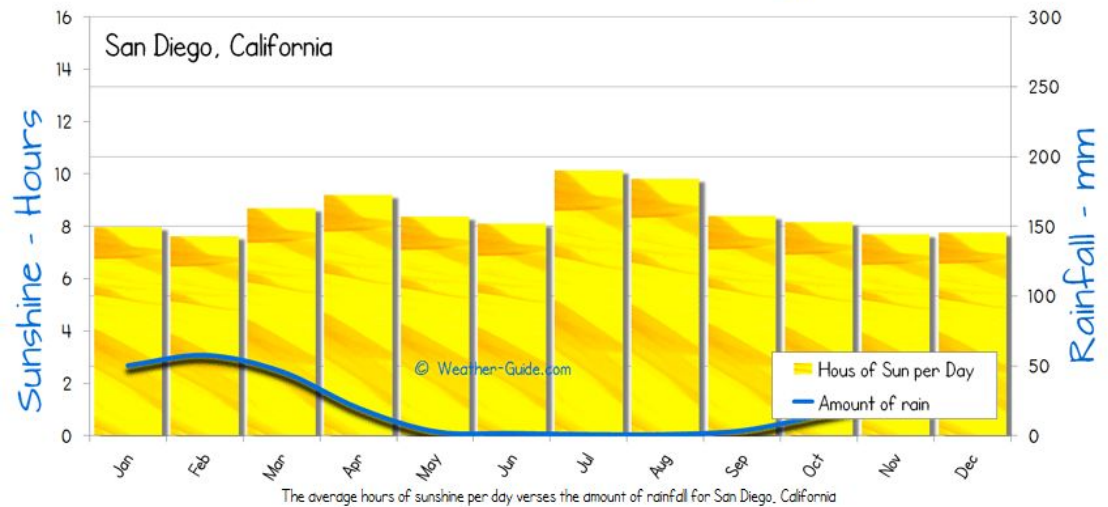

# **EUROCENTRES**

*San Diego*

	High °C	Low °C
January	18	9
February	18	10
March	19	12
April	20	13
May	20	15
June	22	17
July	24	19
August	25	19
September	24	18
October	23	16
November	21	12
December	18	9

### Sunshine and Rainfall for San Diego