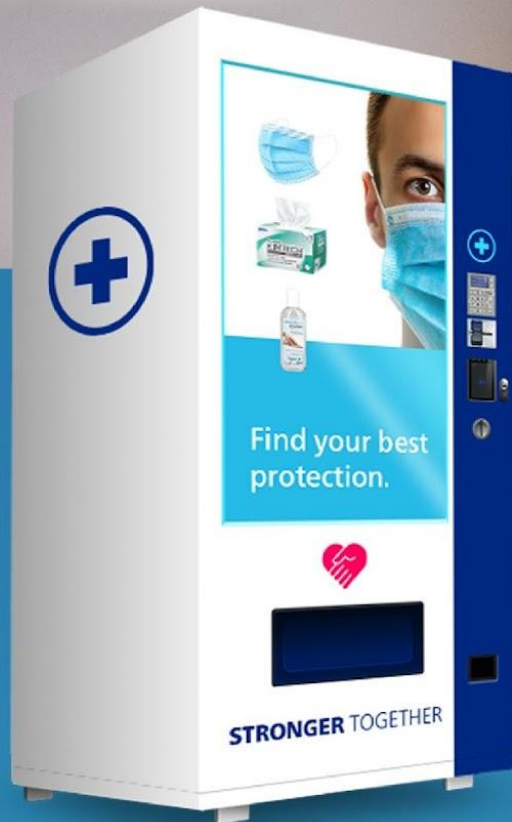

invenda
intelligent vending
solutions

Find your best protection.

COMBO SPECIAL COVID19

01 | 1.30
SURGICAL MASKS
ALCOHOLIC GEL
DISPOSABLE GLOVES

02 | 1.30
SURGICAL MASKS
3 Disposable Plams
x03

03 | 10.60
SURGICAL MASKS
3 Disposable Plams
x50