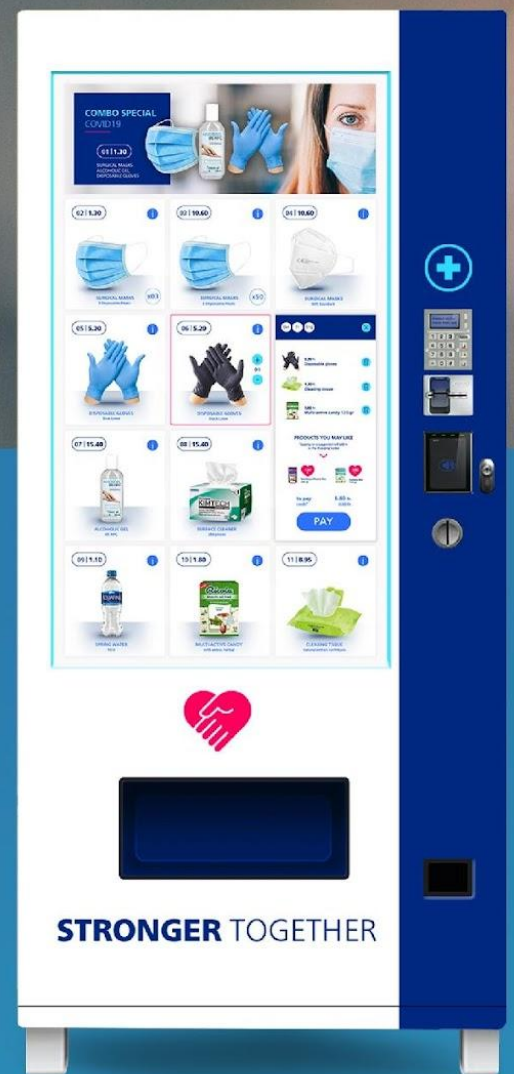

invenda
intelligent vending
solutions

Find your best protection.

COMBO SPECIAL COVID19

01 | 1.30
SURGICAL MASKS
ALCOHOLIC GEL
DISPOSABLE GLOVES

02 | 1.30
SURGICAL MASKS
3 Disposable Plams
x03

03 | 10.60
SURGICAL MASKS
3 Disposable Plams
x50

04 | 10.60
SURGICAL MASKS
N95 Standard

05 | 5.20
DISPOSABLE GLOVES
Blue Latex

06 | 5.20
DISPOSABLE GLOVES
Black Latex

07 | 15.40
ALCOHOLIC GEL
85 NPC

08 | 15.40
SURFACE CLEANER
280 pieces

09 | 1.10
SPRING WATER
50 cl